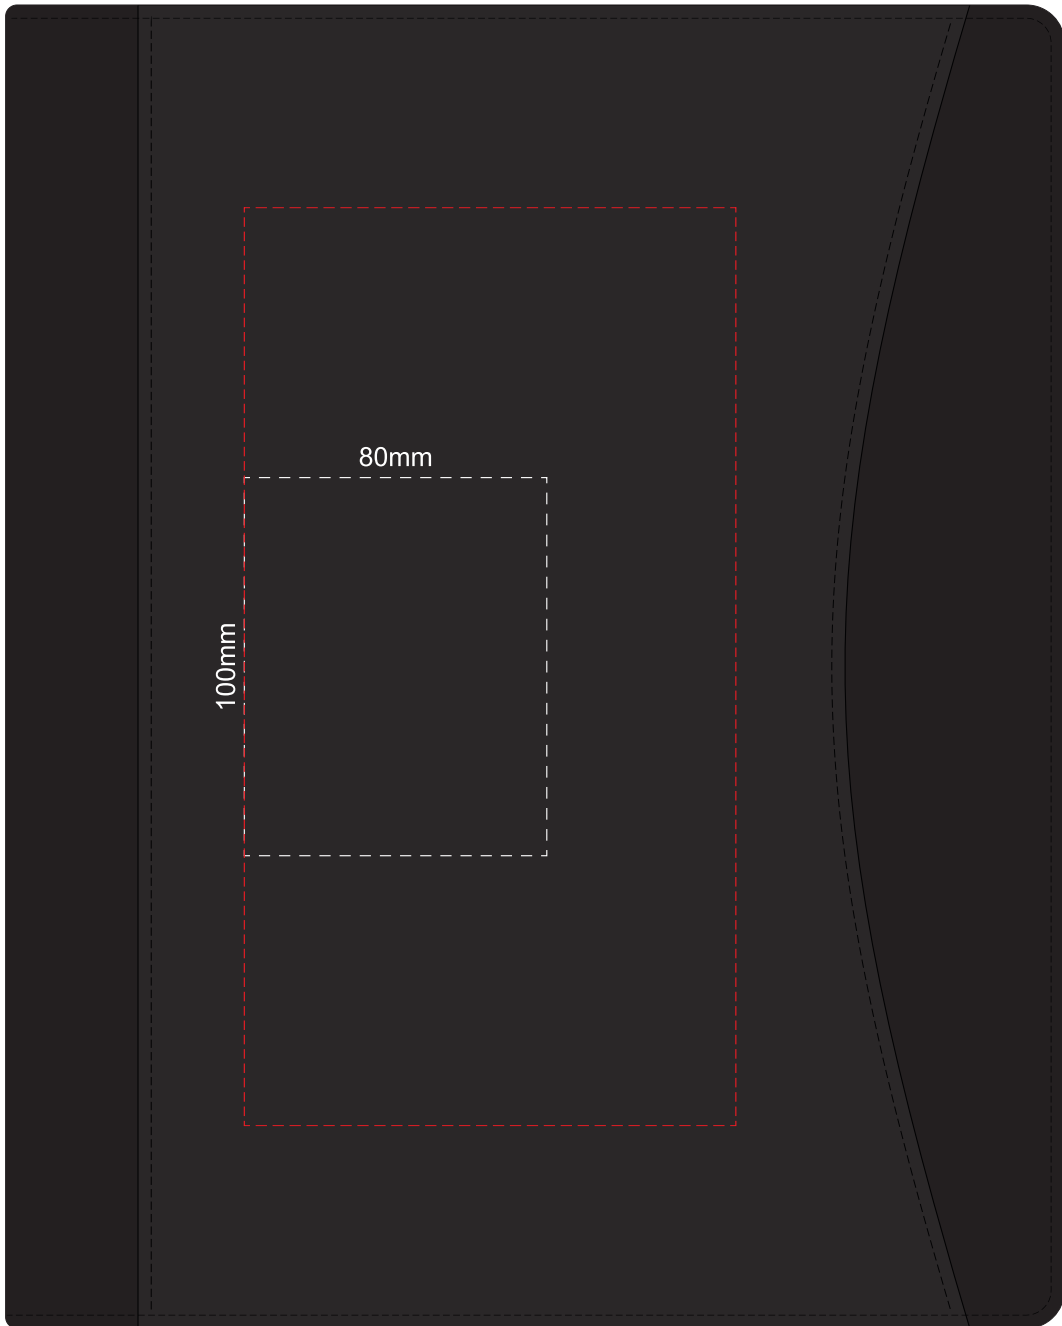

50% of Actual Size
Laser Engraving

Branding area can be moved **anywhere within the red line.**

Engraves to natural etch finish

50% of Actual Size
Colourflex Transfer

Branding area can be moved anywhere within the red line.