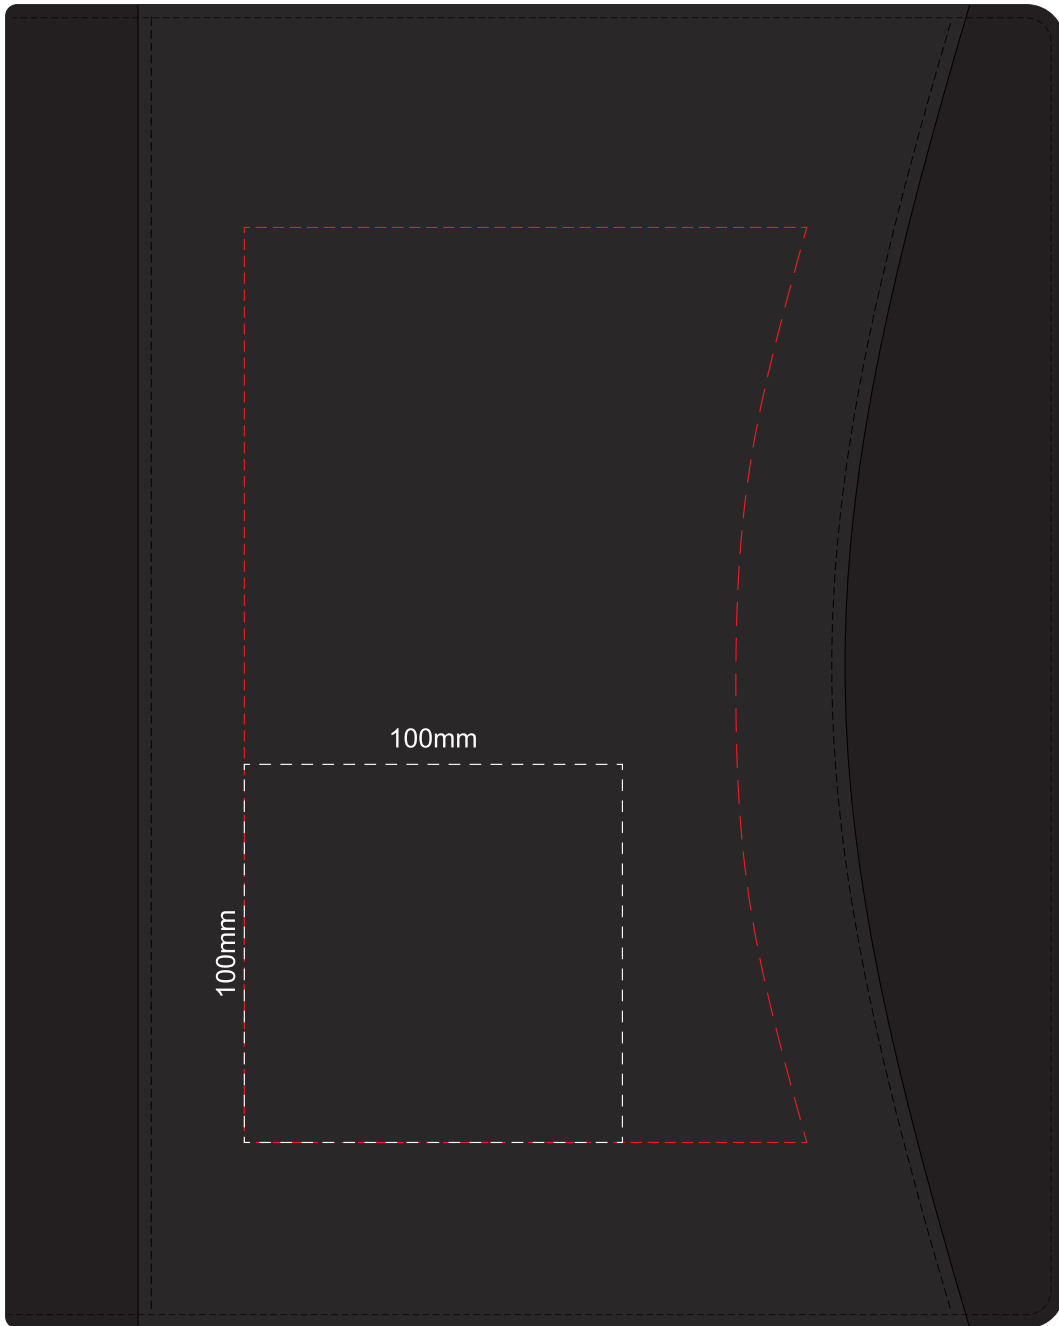

50% of Actual Size
Laser Engraving

Branding area can be moved **anywhere within the red line.**

Engraves to natural etch finish

50% of Actual Size
Colourflex Transfer

Branding area can be moved anywhere within the red line.