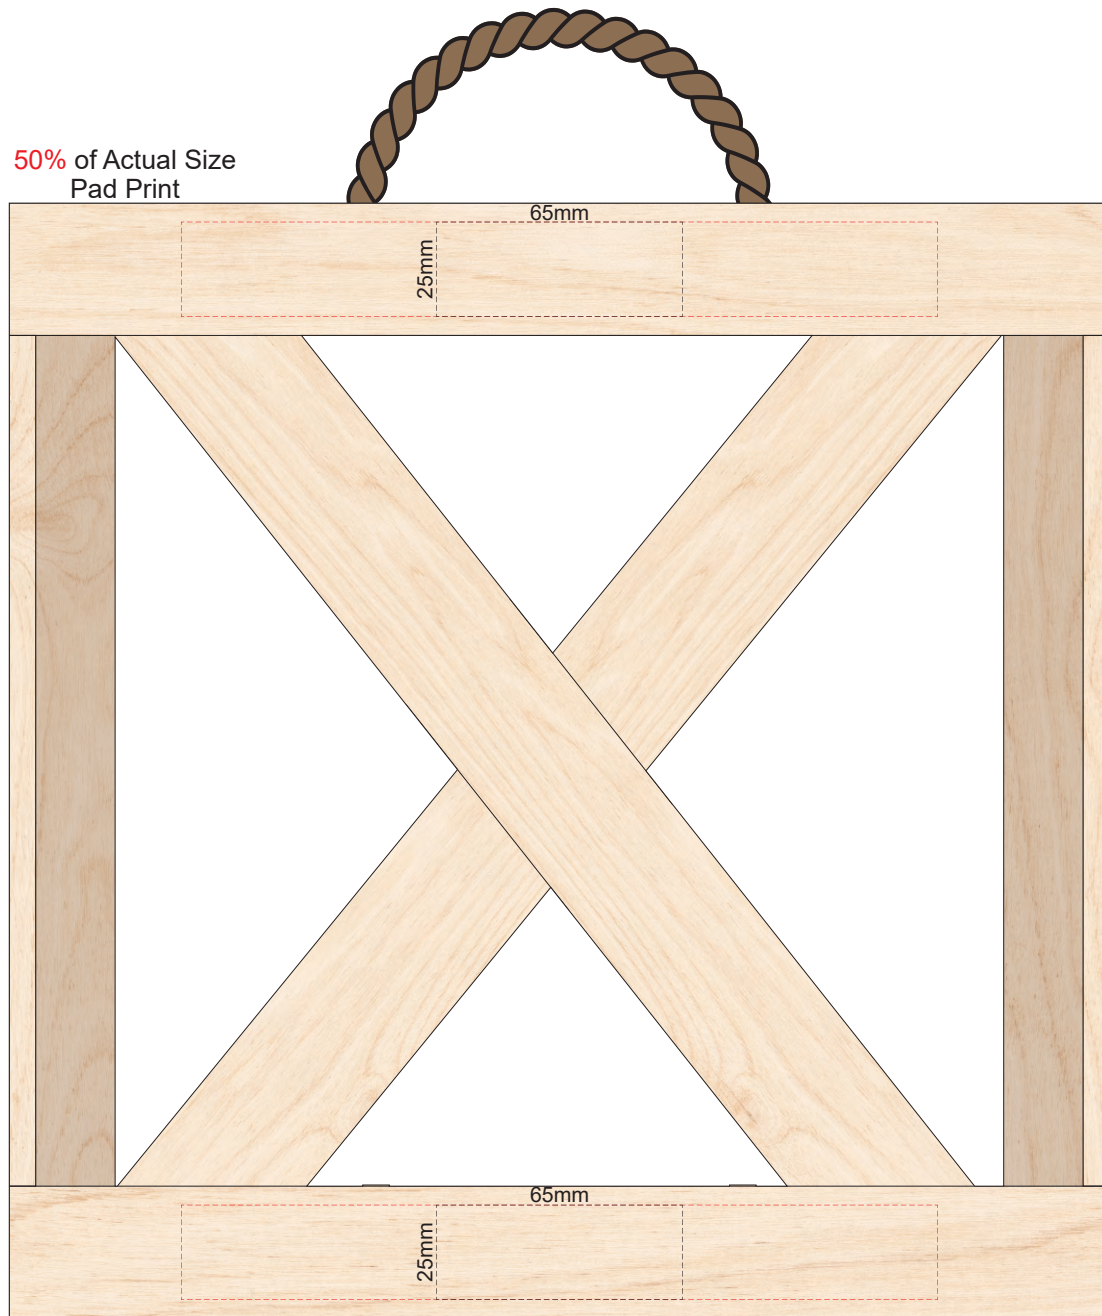

50% of Actual Size
Pad Print

Branding area can be moved **anywhere within the red line.**

50% of Actual Size
Laser Engraving

Branding area can be moved **anywhere within the red line.**

This product is a natural material, please allow for variances in grain pattern and branding.

 Laser engraves to a natural etch