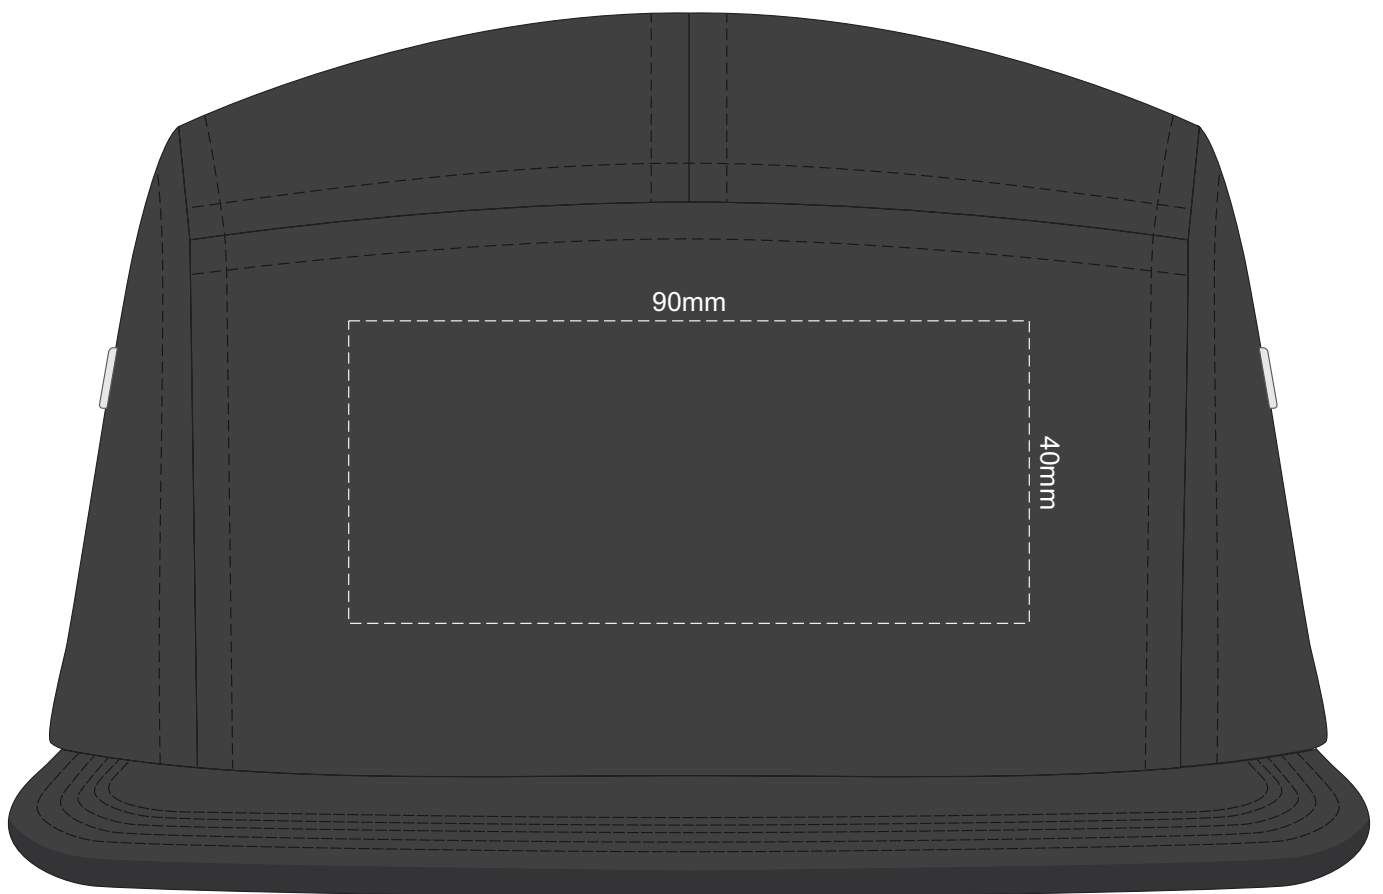

100% of Actual Size  
Screen Print (one colour)

100% of Actual Size  
Colourflex Transfer

100% of Actual Size  
Colourflex Transfer  
Back

100% of Actual Size  
Embroidery