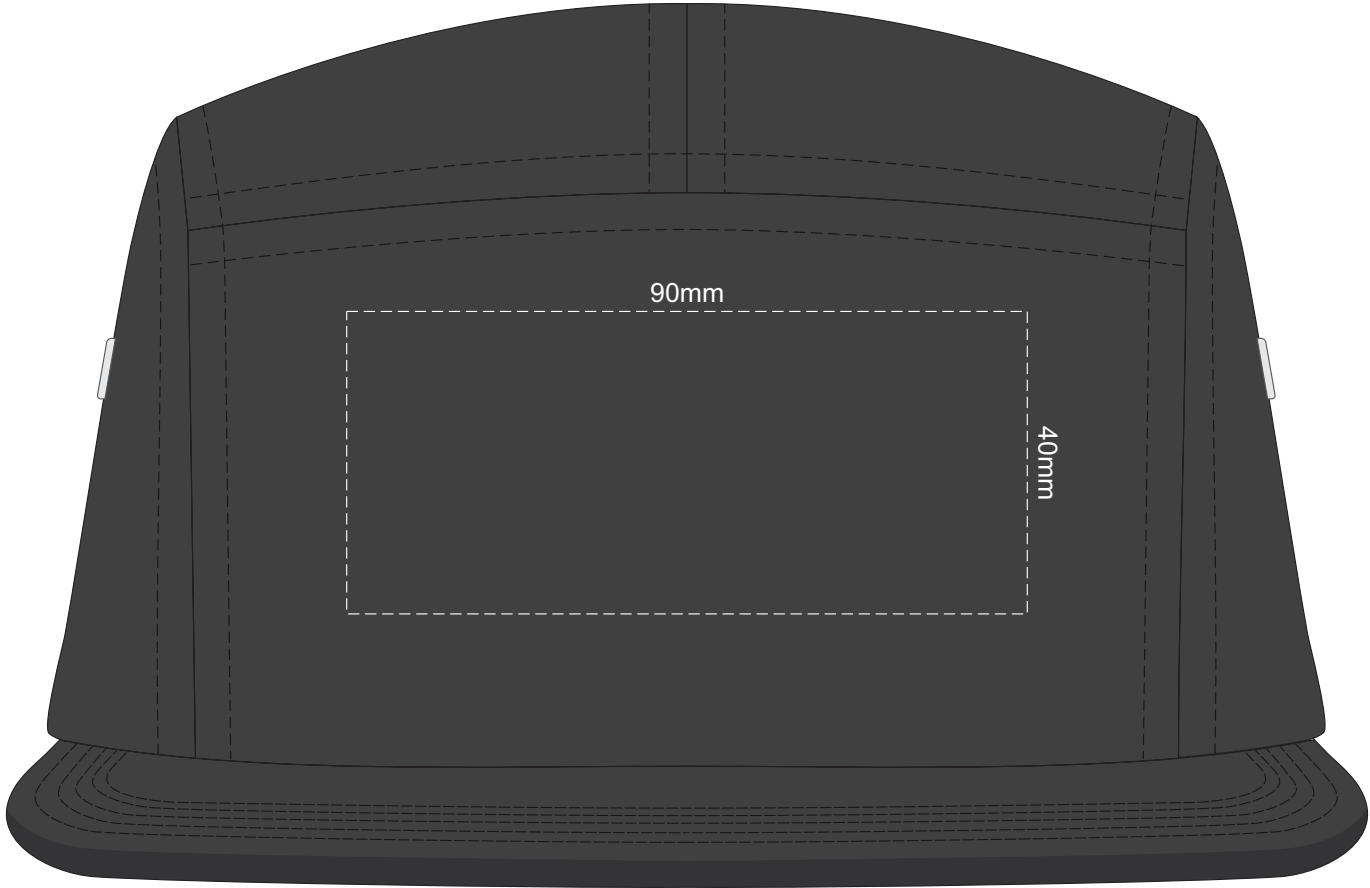

100% of Actual Size  
Screen Print (one colour)

100% of Actual Size  
Colourflex Transfer

100% of Actual Size  
Colourflex Transfer  
Back

100% of Actual Size  
Embroidery