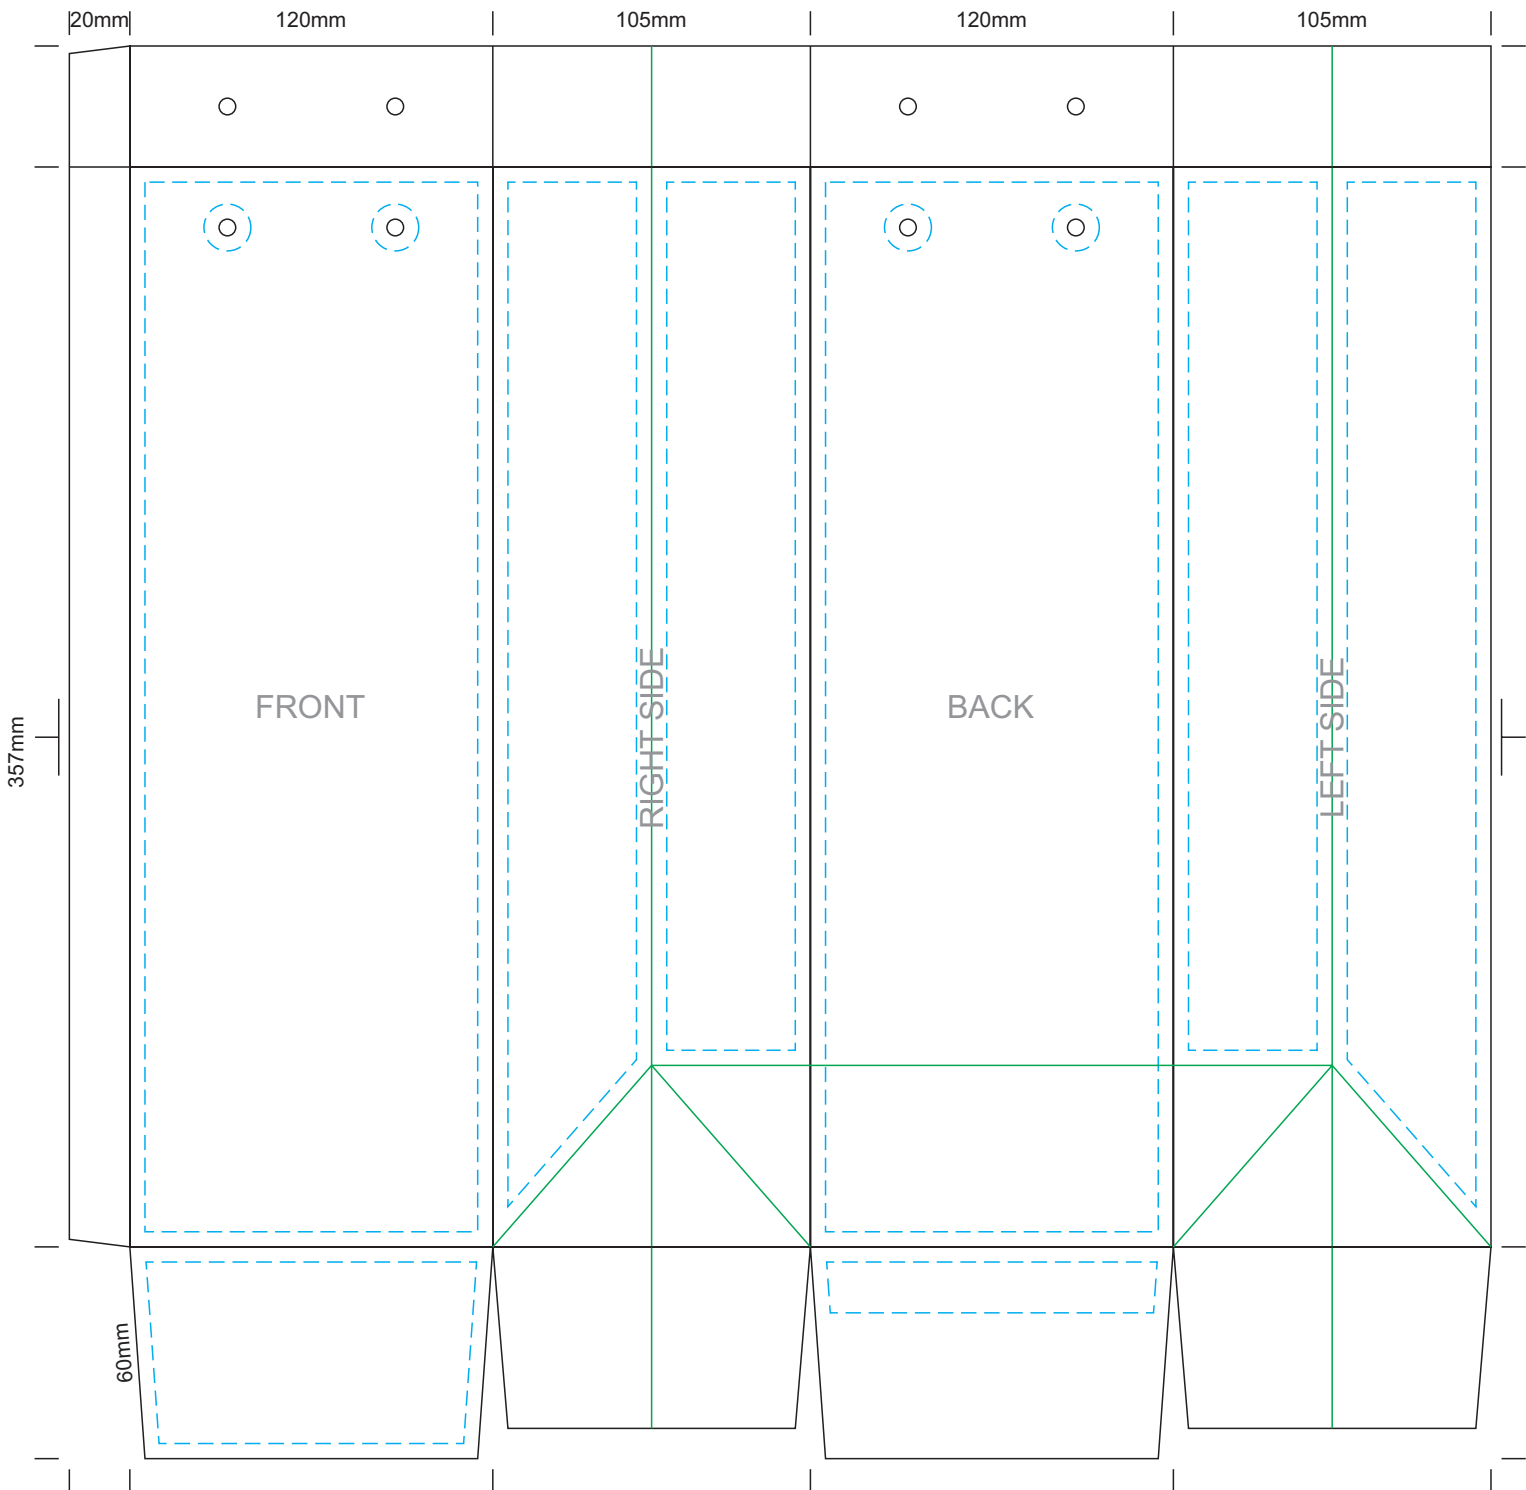

40% of Actual Size
Full Colour Template

Blue Line = The SIGNIFICANT PRINT AREA
(Keep all critical images & text within this box)
Black Line = Maximum print area
Green Line = Fold Lines