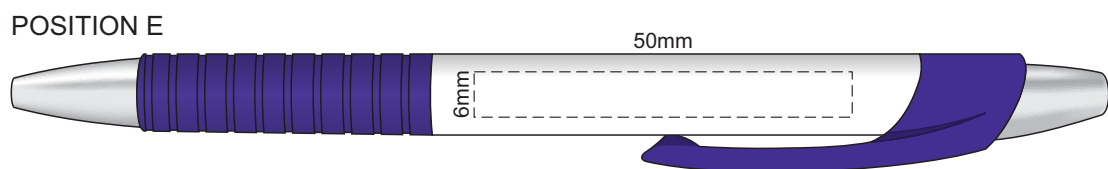

100% of Actual Size
Screen Print

POSITION A

100% of Actual Size
Pad Print

POSITION D

POSITION E

100% of Actual Size
Direct Digital

POSITION D

POSITION E

100% of Actual Size
Pad Print (one side only)

100% of Actual Size
Digital Packaging Print
(one side only)

Digital Print is only available for natural option
Artwork will be printed directly onto the product via CMYK printing (no white),
colours will not be vibrant due to white ink not being available for this process.