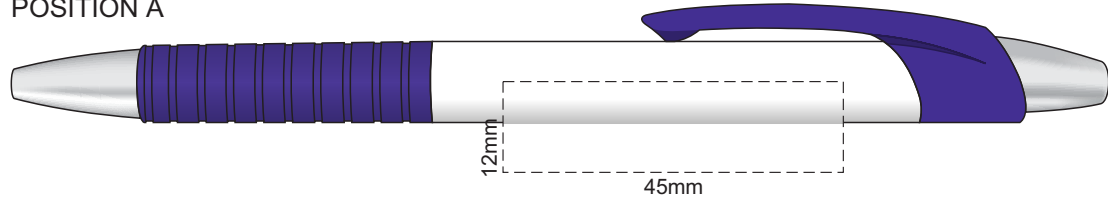

100% of Actual Size
Screen Print

POSITION A

100% of Actual Size
Pad Print

POSITION D

POSITION E

100% of Actual Size
Direct Digital

POSITION D

POSITION E

100% of Actual Size
Pad Print (one side only)

100% of Actual Size
Digital Packaging Print
(one side only)

Digital Print is only available for natural option
Artwork will be printed directly onto the product via CMYK printing (no white),
colours will not be vibrant due to white ink not being available for this process.