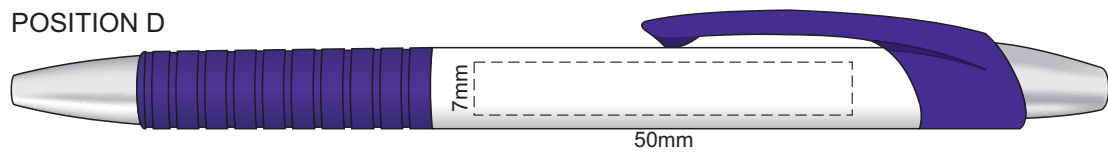

100% of Actual Size
Screen Print

POSITION A

100% of Actual Size
Pad Print

POSITION D

POSITION E

100% of Actual Size
Direct Digital

POSITION D

POSITION E

100% of Actual Size
Pad Print (one side only)

100% of Actual Size
Digital Packaging Print
(one side only)

Digital Print is only available for natural option
Artwork will be printed directly onto the product via CMYK printing (no white),
colours will not be vibrant due to white ink not being available for this process.