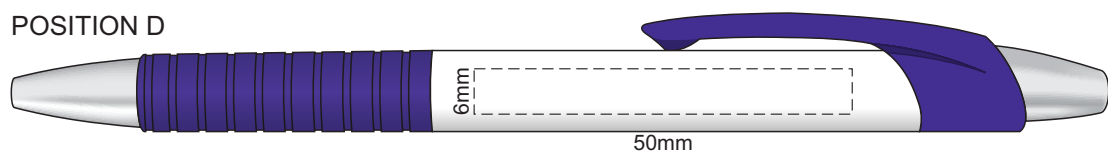

100% of Actual Size
Screen Print

POSITION A

100% of Actual Size
Pad Print

POSITION D

POSITION E

100% of Actual Size
Direct Digital

POSITION D

POSITION E

100% of Actual Size
Pad Print (one side only)

100% of Actual Size
Digital Packaging Print
(one side only)

Digital Print is only available for natural option
Artwork will be printed directly onto the product via CMYK printing (no white),
colours will not be vibrant due to white ink not being available for this process.