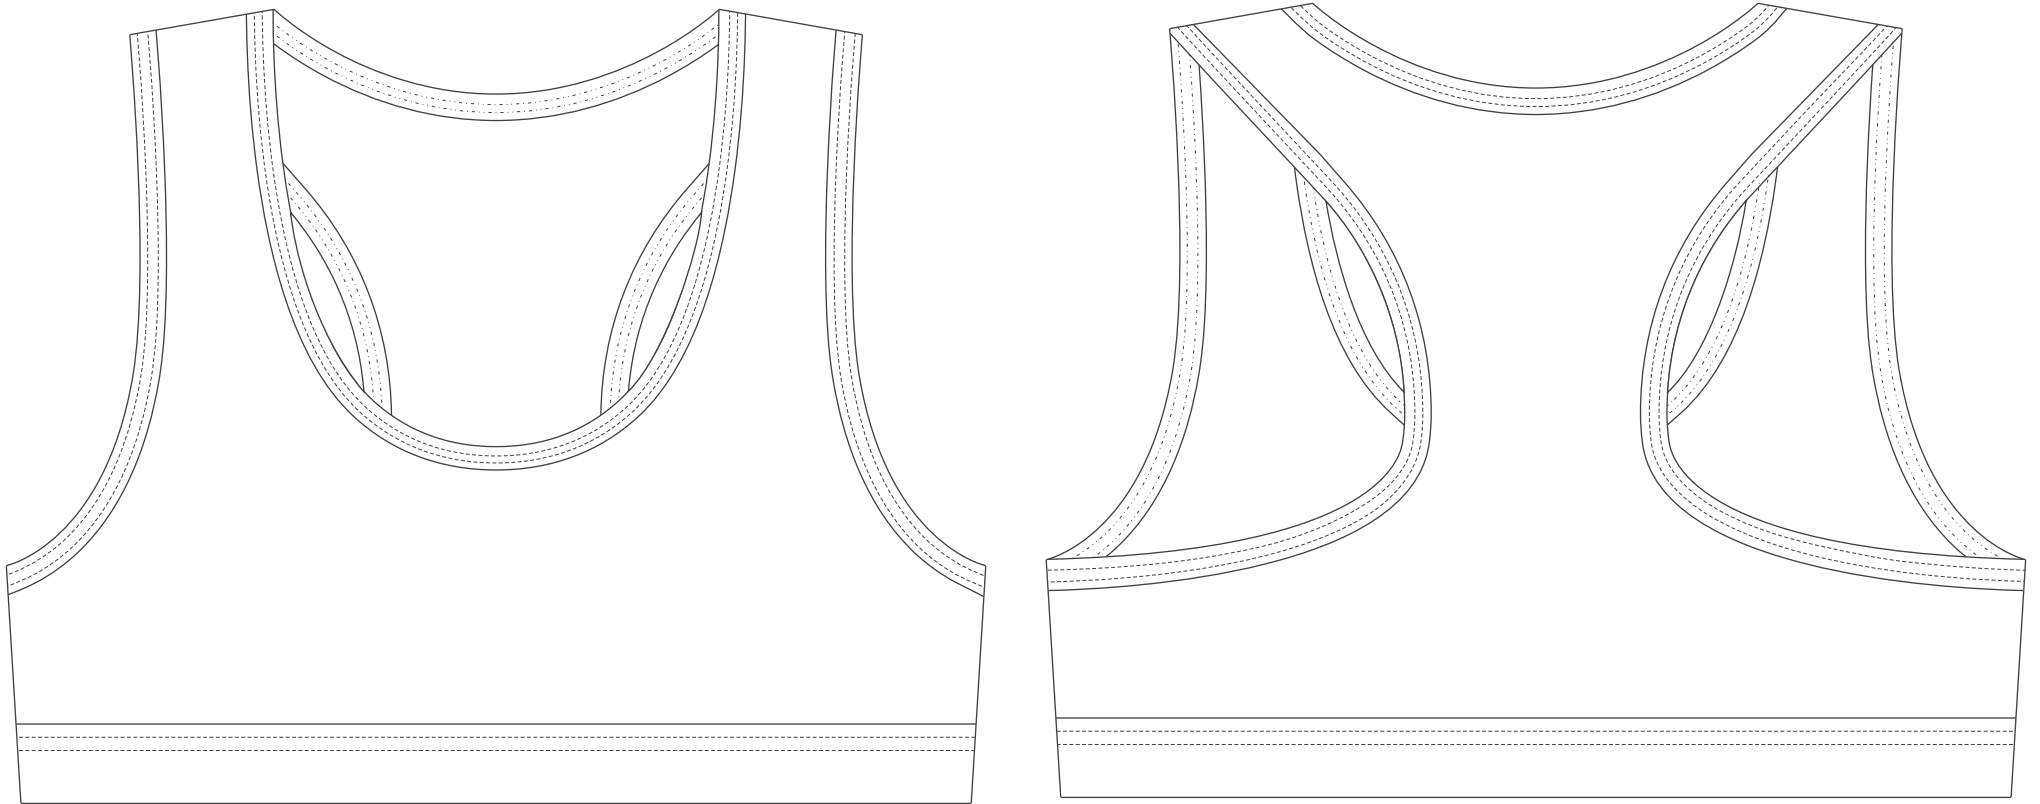

35% of actual size  
Sublimation

**BRANDING SPECIFICATIONS** - Custom Womens Athletics Crop - 125985

The garments come with a mandatory size label and care label.  
Bias tape collar and armhole are to be solid colour.  
Close match Pantone colours. Metallic, neon or pastel colours are not available.

100% of Actual Size  
Sublimation custom tag

Dotted line = Stitch line

**BRANDING SPECIFICATIONS** - Custom Womens Athletics Crop - 125985

Default is to have no tag, please confirm in your order if you require a custom tag (free of charge).  
Material is 100% polyester satin.  
Printing via sublimation, due to the nature of sublimation, artwork particularly fine detail/text may experience minor colour bleed across adjacent design elements.  
Metallic, neon or pastel colours are not available.