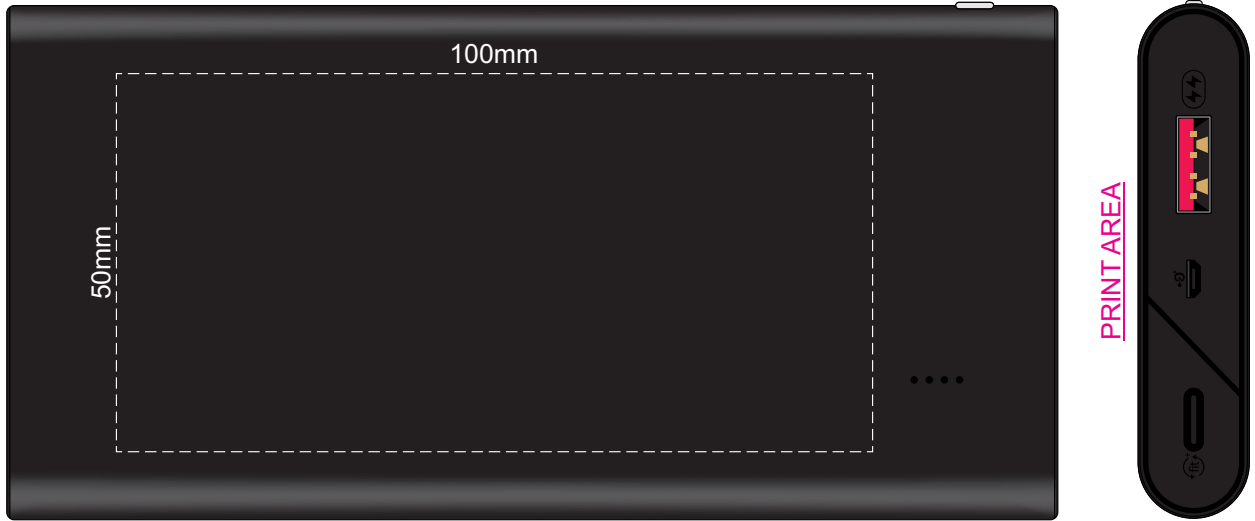

100% of Actual Size
Laser Engraving
Direct Digital

FRONT