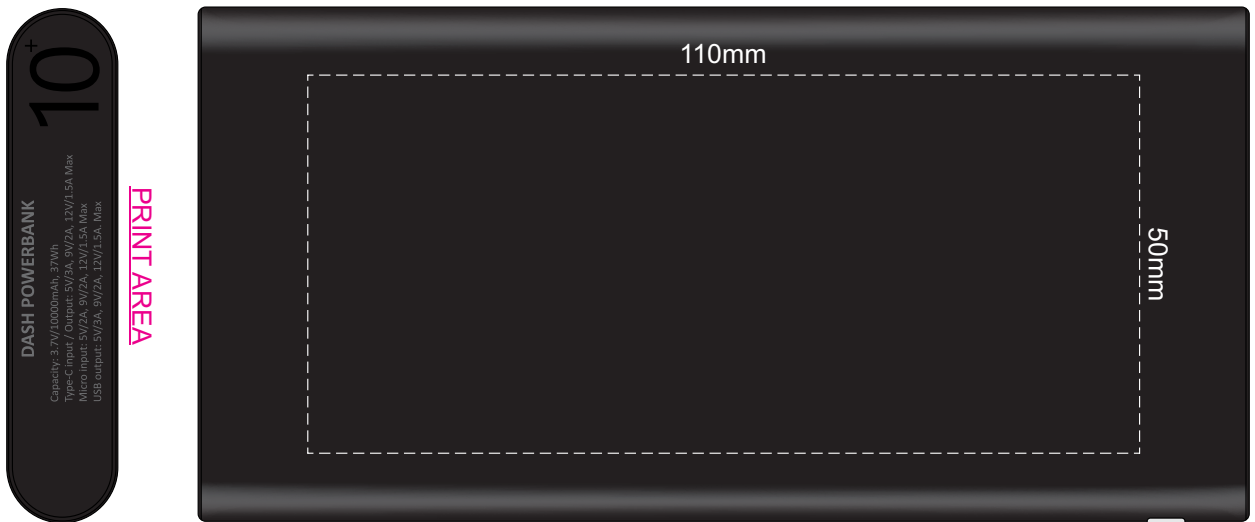

BACK

DASH POWERBANK

PRINT AREA

Laser engraves to an oxidised white