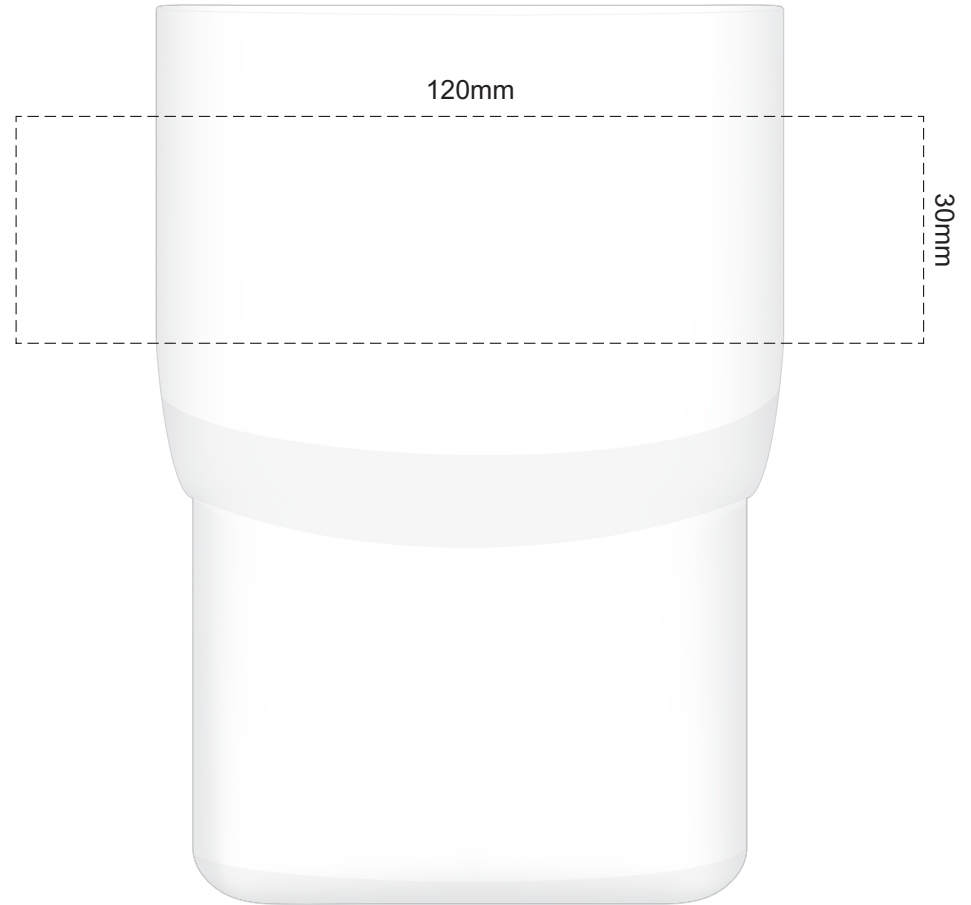

100% of Actual Size  
Pad Print  
Imitation Etch  
Laser Engraving

100% of Actual Size  
Screen Print  
(One Colour Only)  
Imitation Etch

 Laser engraves to a natural etch

100% of Actual Size  
Digital Packaging Print  
FRONT