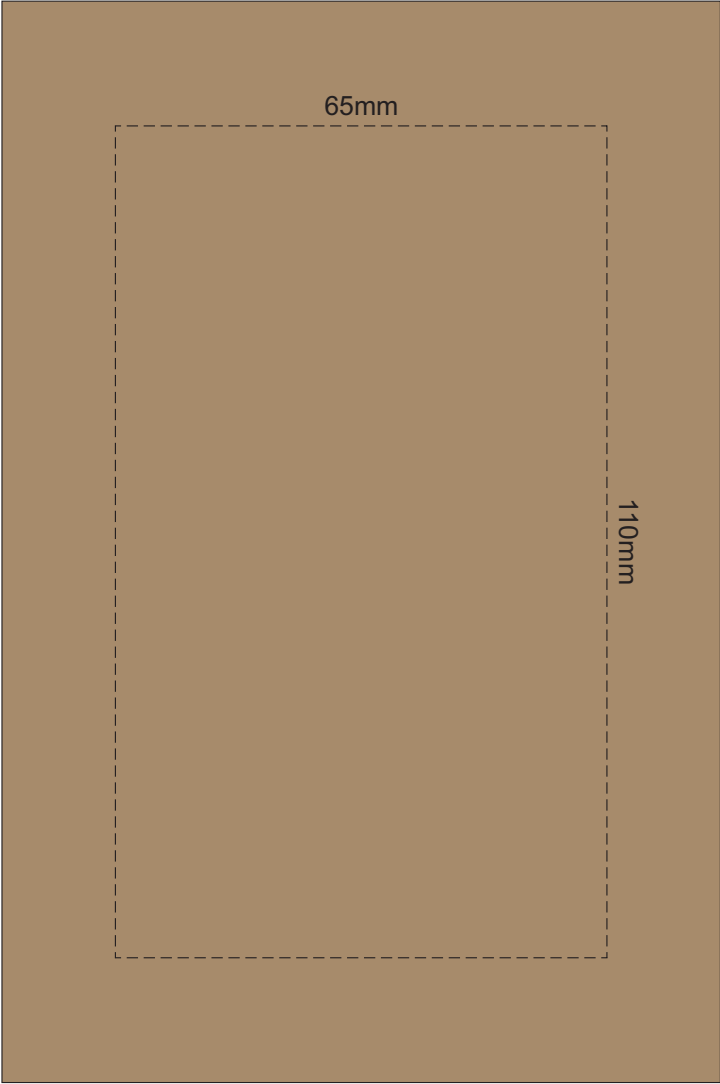

100% of Actual Size  
Pad Print  
Imitation Etch  
Laser Engraving

100% of Actual Size  
Screen Print  
(One Colour Only)  
Imitation Etch

 Laser engraves to a natural etch

100% of Actual Size  
Digital Packaging Print  
FRONT