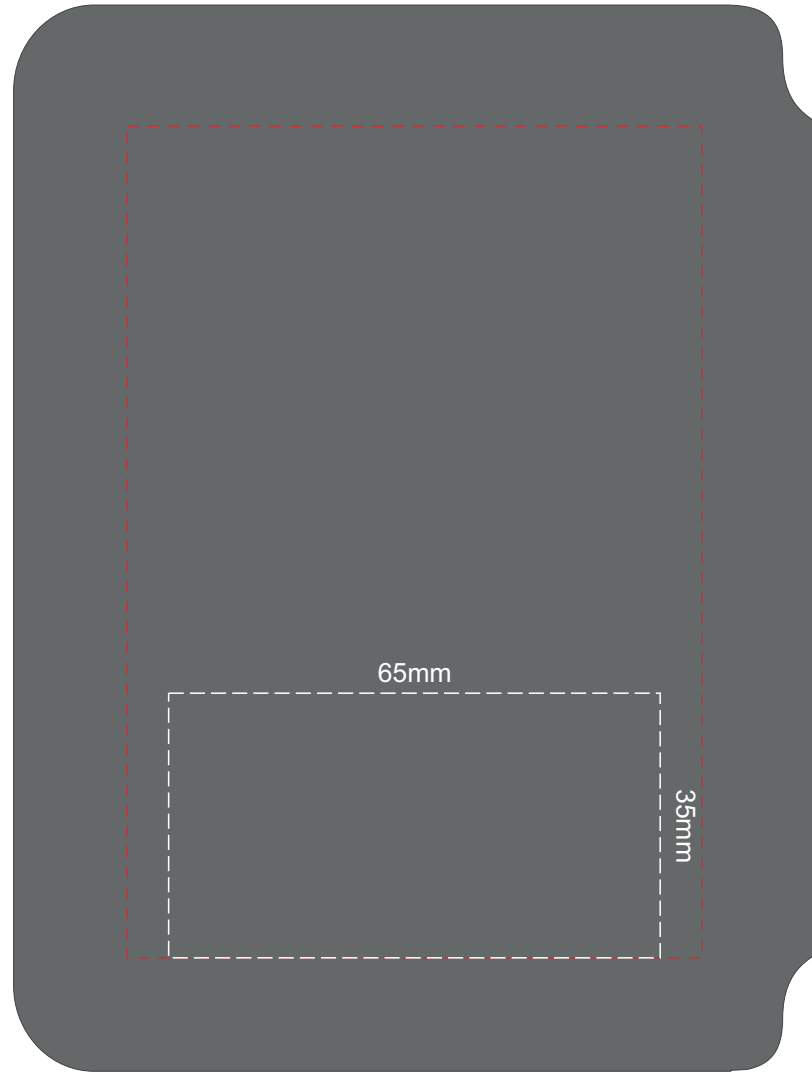

100% of Actual Size
Pad Print

Branding area can be moved **anywhere within the red line.**

100% of Actual Size
Pad Print (Back)

Branding area can be moved **anywhere within the red line.**

100% of Actual Size
Pad Print

Branding area can be moved **anywhere within the red line.**

100% of Actual Size
Pad Print (Back)

Branding area can be moved **anywhere within the red line.**

100% of Actual Size
Screen Print (One Colour)

100% of Actual Size
Screen Print (One Colour)
(Back)

100% of Actual Size
Direct Digital

100% of Actual Size
Direct Digital (Back)

100% of Actual Size
Thermo Debossing

100% of Actual Size
Thermo Debossing (Back)