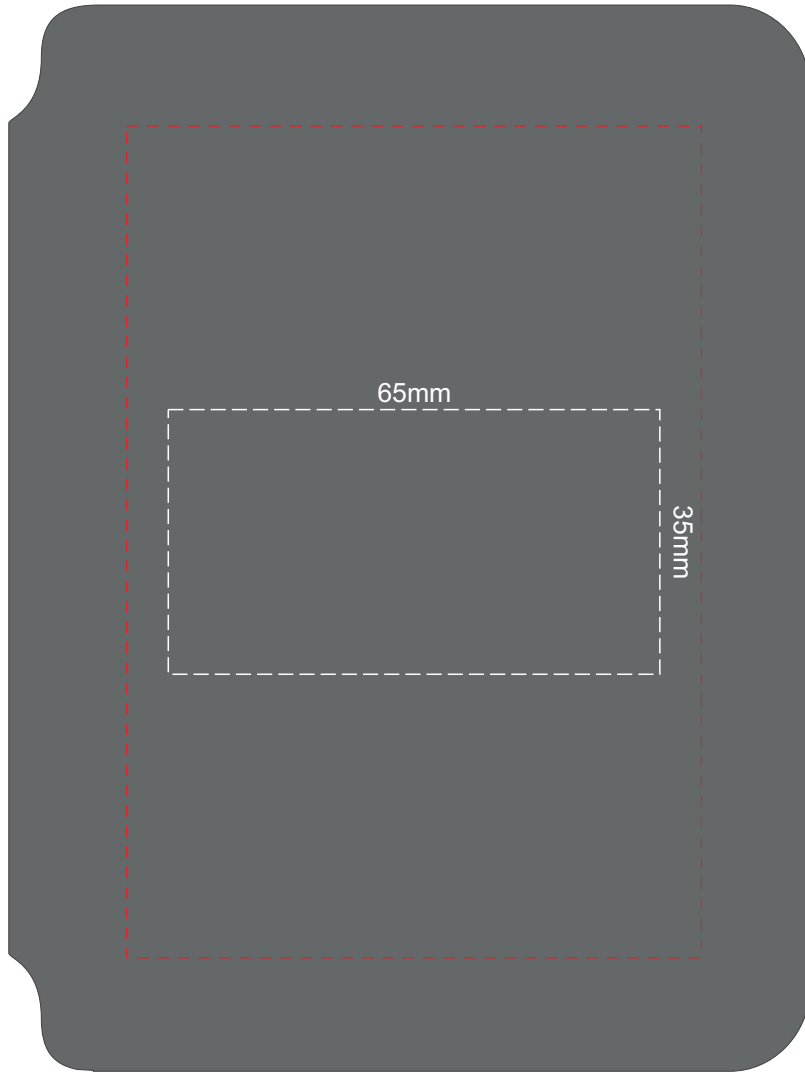

100% of Actual Size
Pad Print

Branding area can be moved **anywhere within the red line.**

100% of Actual Size
Pad Print (Back)

Branding area can be moved **anywhere within the red line.**

100% of Actual Size
Pad Print

Branding area can be moved **anywhere within the red line.**

100% of Actual Size
Pad Print (Back)

Branding area can be moved **anywhere within the red line.**

100% of Actual Size
Screen Print (One Colour)

100% of Actual Size
Screen Print (One Colour)
(Back)

100% of Actual Size
Direct Digital

100% of Actual Size
Direct Digital (Back)

100% of Actual Size
Thermo Debossing

100% of Actual Size
Thermo Debossing (Back)