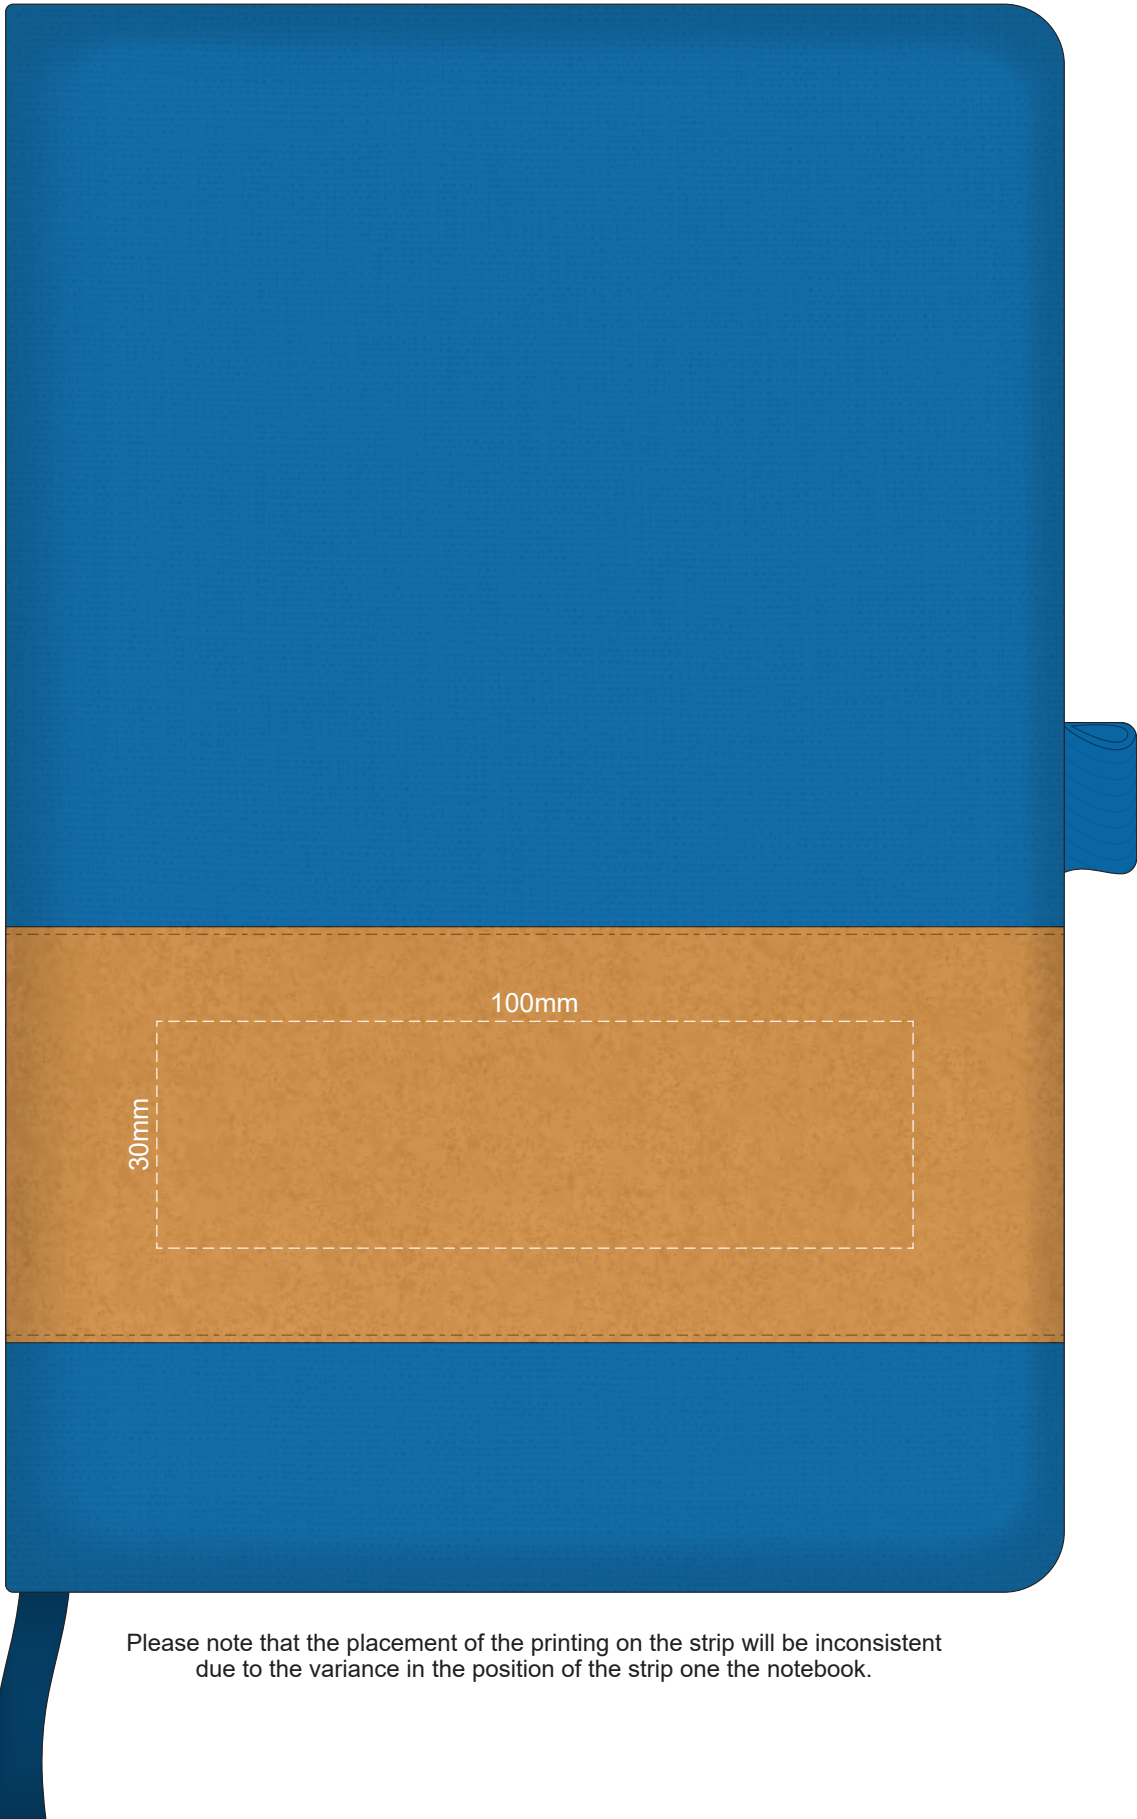

100% of Actual Size
Pad Print
FRONT

100% of Actual Size
Pad Print
BACK

Branding area can be moved **anywhere within the red line.**

100% of Actual Size
Screen Print
FRONT

100% of Actual Size
Screen Print
BACK

100% of Actual Size
Colourflex Transfer
FRONT

Branding area can be moved anywhere within the red line.

100% of Actual Size
Colourflex Transfer
BACK

Branding area can be moved anywhere within the red line.

100% of Actual Size
Debossing
FRONT

Please note that the placement of the printing on the strip will be inconsistent due to the variance in the position of the strip on the notebook.

100% of Actual Size
Debossing
BACK

Please note: Print area 70mm x 45mm is **moveable within the red dotted area**, the print area cannot be rotated.
The printing will inherit the texture of the substrate which may affect the legibility of small text or appearance of fine detail.