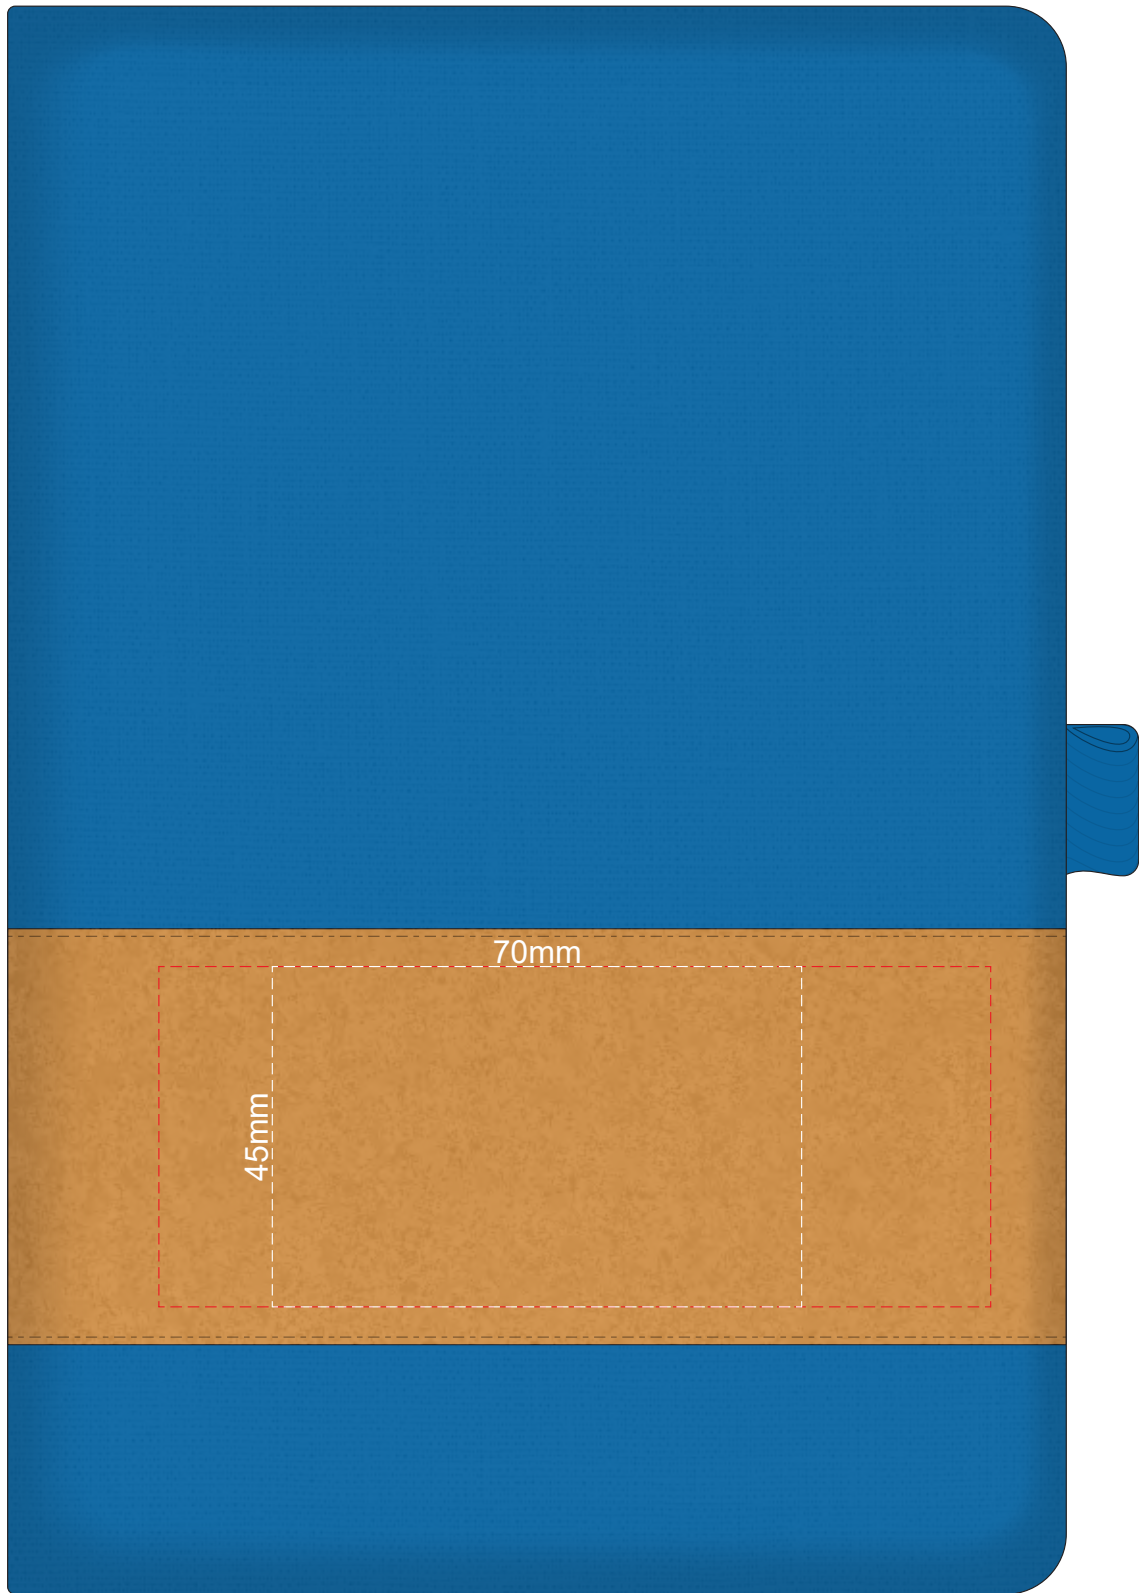

100% of Actual Size
Pad Print
FRONT

100% of Actual Size
Pad Print
BACK

Branding area can be moved **anywhere within the red line.**

100% of Actual Size
Screen Print
FRONT

100% of Actual Size
Screen Print
BACK

100% of Actual Size
Colourflex Transfer
FRONT

Branding area can be moved anywhere within the red line.

100% of Actual Size
Colourflex Transfer
BACK

Branding area can be moved anywhere within the red line.

100% of Actual Size
Debossing
FRONT

Please note that the placement of the printing on the strip will be inconsistent due to the variance in the position of the strip on the notebook.

100% of Actual Size
Debossing
BACK

Please note: Print area 70mm x 45mm is **moveable within the red dotted area**, the print area cannot be rotated.
The printing will inherit the texture of the substrate which may affect the legibility of small text or appearance of fine detail.