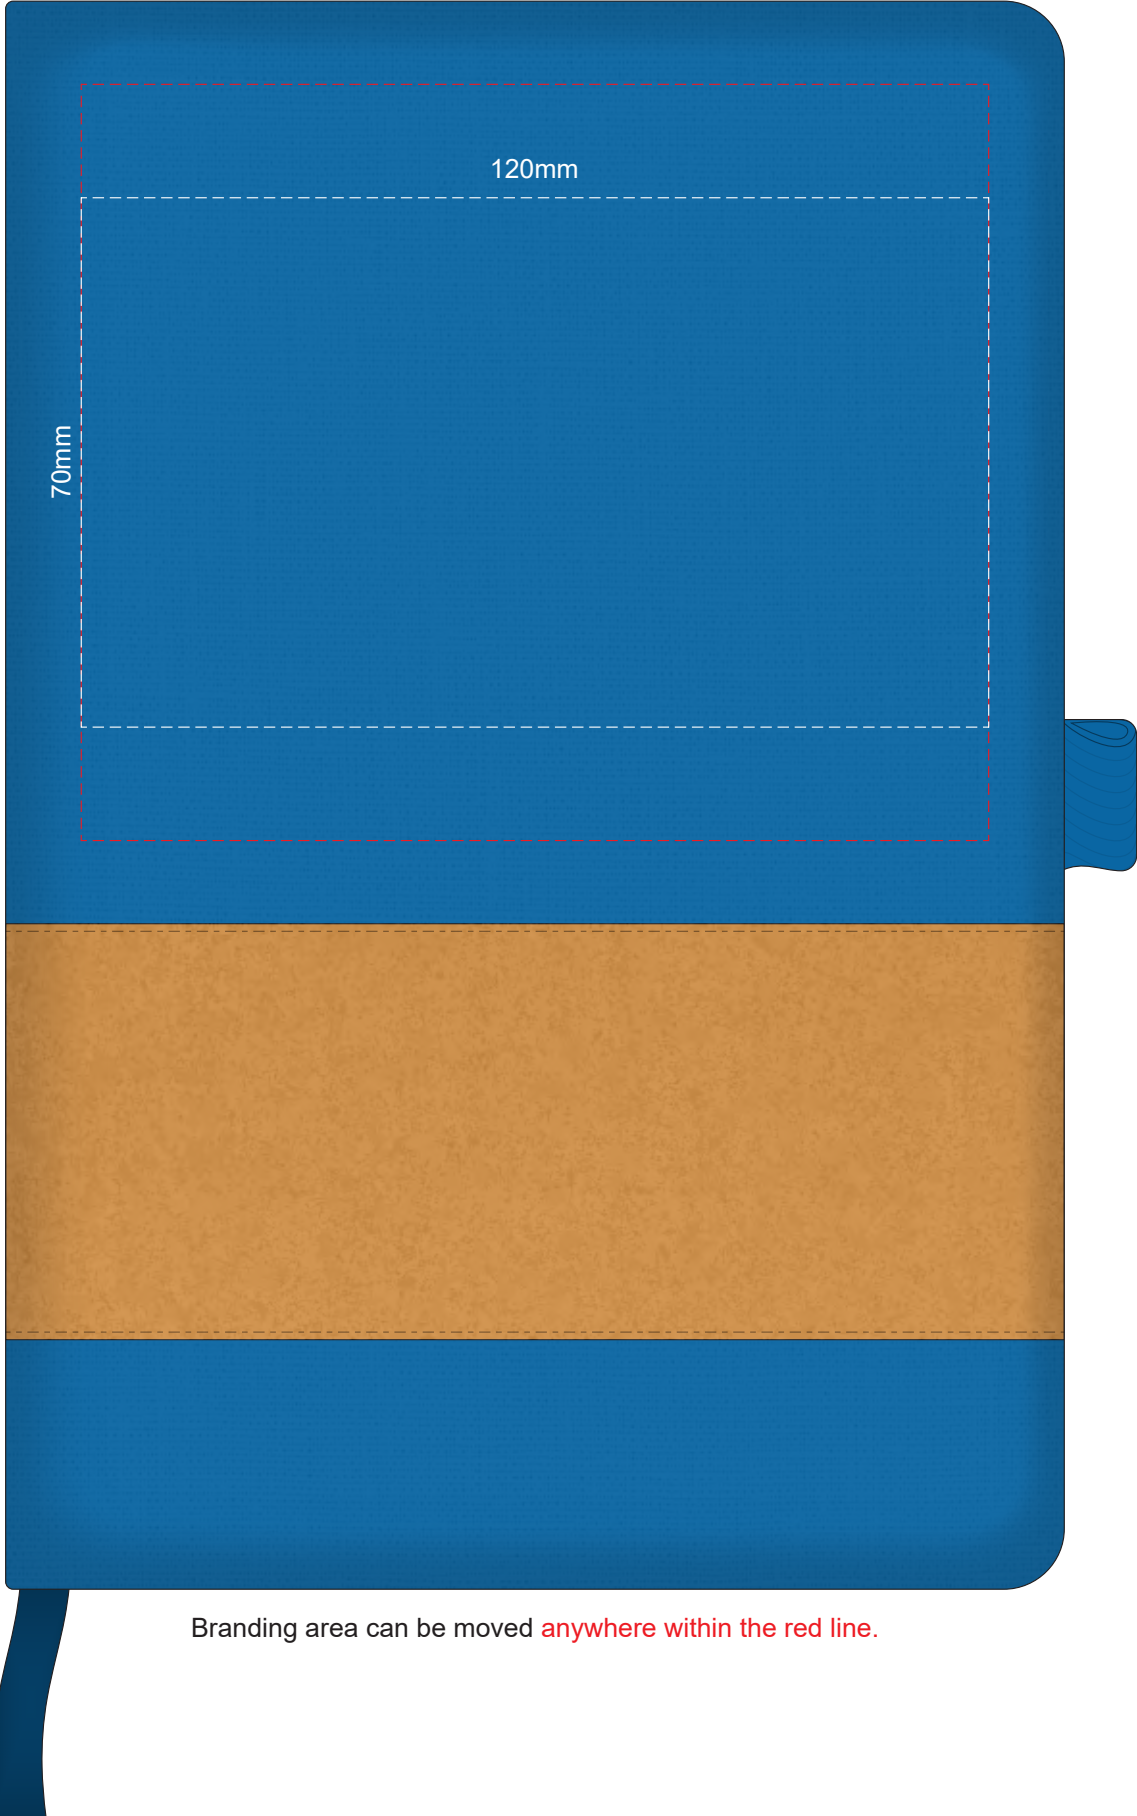

100% of Actual Size
Pad Print
FRONT

100% of Actual Size
Pad Print
BACK

Branding area can be moved **anywhere within the red line.**

100% of Actual Size
Screen Print
FRONT

100% of Actual Size
Screen Print
BACK

100% of Actual Size
Colourflex Transfer
FRONT

Branding area can be moved anywhere within the red line.

100% of Actual Size
Colourflex Transfer
BACK

Branding area can be moved anywhere within the red line.

100% of Actual Size
Debossing
FRONT

Please note that the placement of the printing on the strip will be inconsistent due to the variance in the position of the strip on the notebook.

100% of Actual Size
Debossing
BACK

Please note: Print area 70mm x 45mm is **moveable within the red dotted area**, the print area cannot be rotated.
The printing will inherit the texture of the substrate which may affect the legibility of small text or appearance of fine detail.