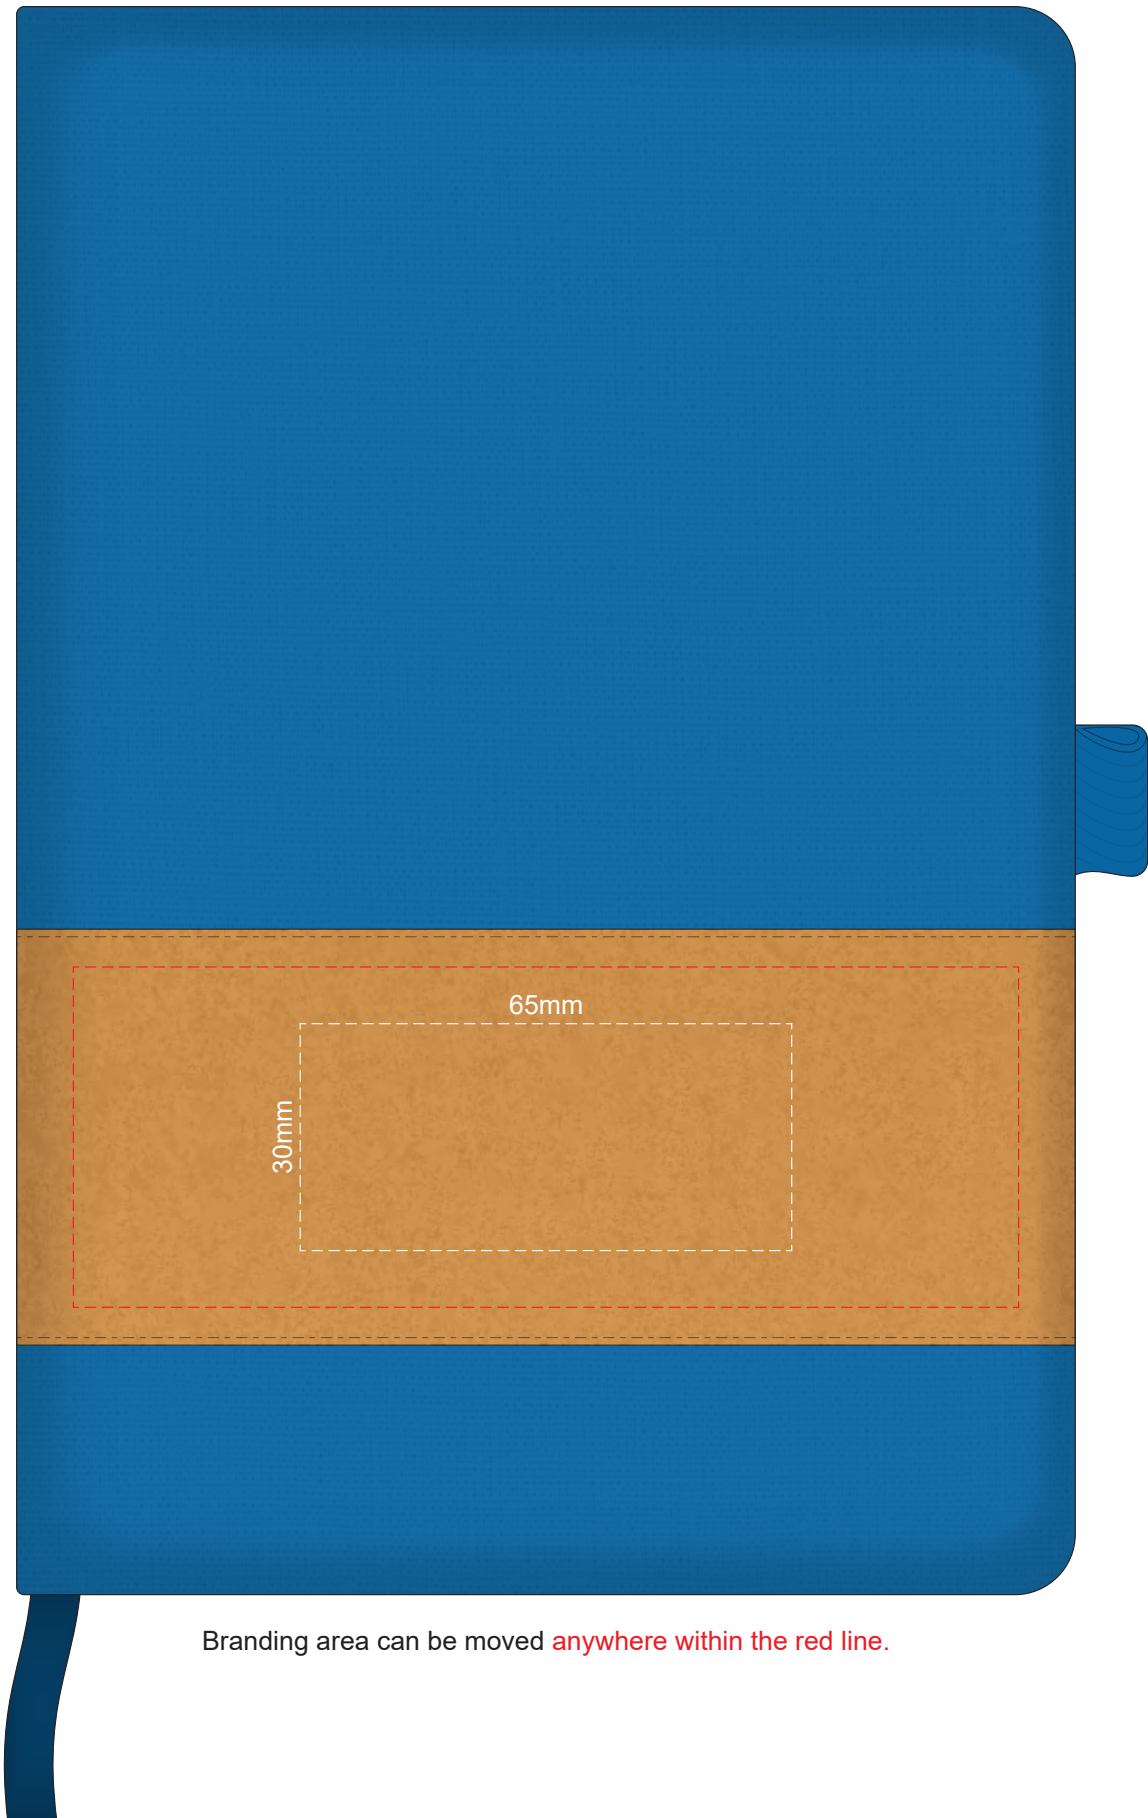

100% of Actual Size
Pad Print
FRONT

100% of Actual Size
Pad Print
BACK

Branding area can be moved **anywhere within the red line.**

100% of Actual Size
Screen Print
FRONT

100% of Actual Size
Screen Print
BACK

100% of Actual Size
Colourflex Transfer
FRONT

Branding area can be moved anywhere within the red line.

100% of Actual Size
Colourflex Transfer
BACK

Branding area can be moved anywhere within the red line.

100% of Actual Size
Debossing
FRONT

Please note that the placement of the printing on the strip will be inconsistent due to the variance in the position of the strip on the notebook.

100% of Actual Size
Debossing
BACK

Please note: Print area 70mm x 45mm is **moveable within the red dotted area**, the print area cannot be rotated.
The printing will inherit the texture of the substrate which may affect the legibility of small text or appearance of fine detail.