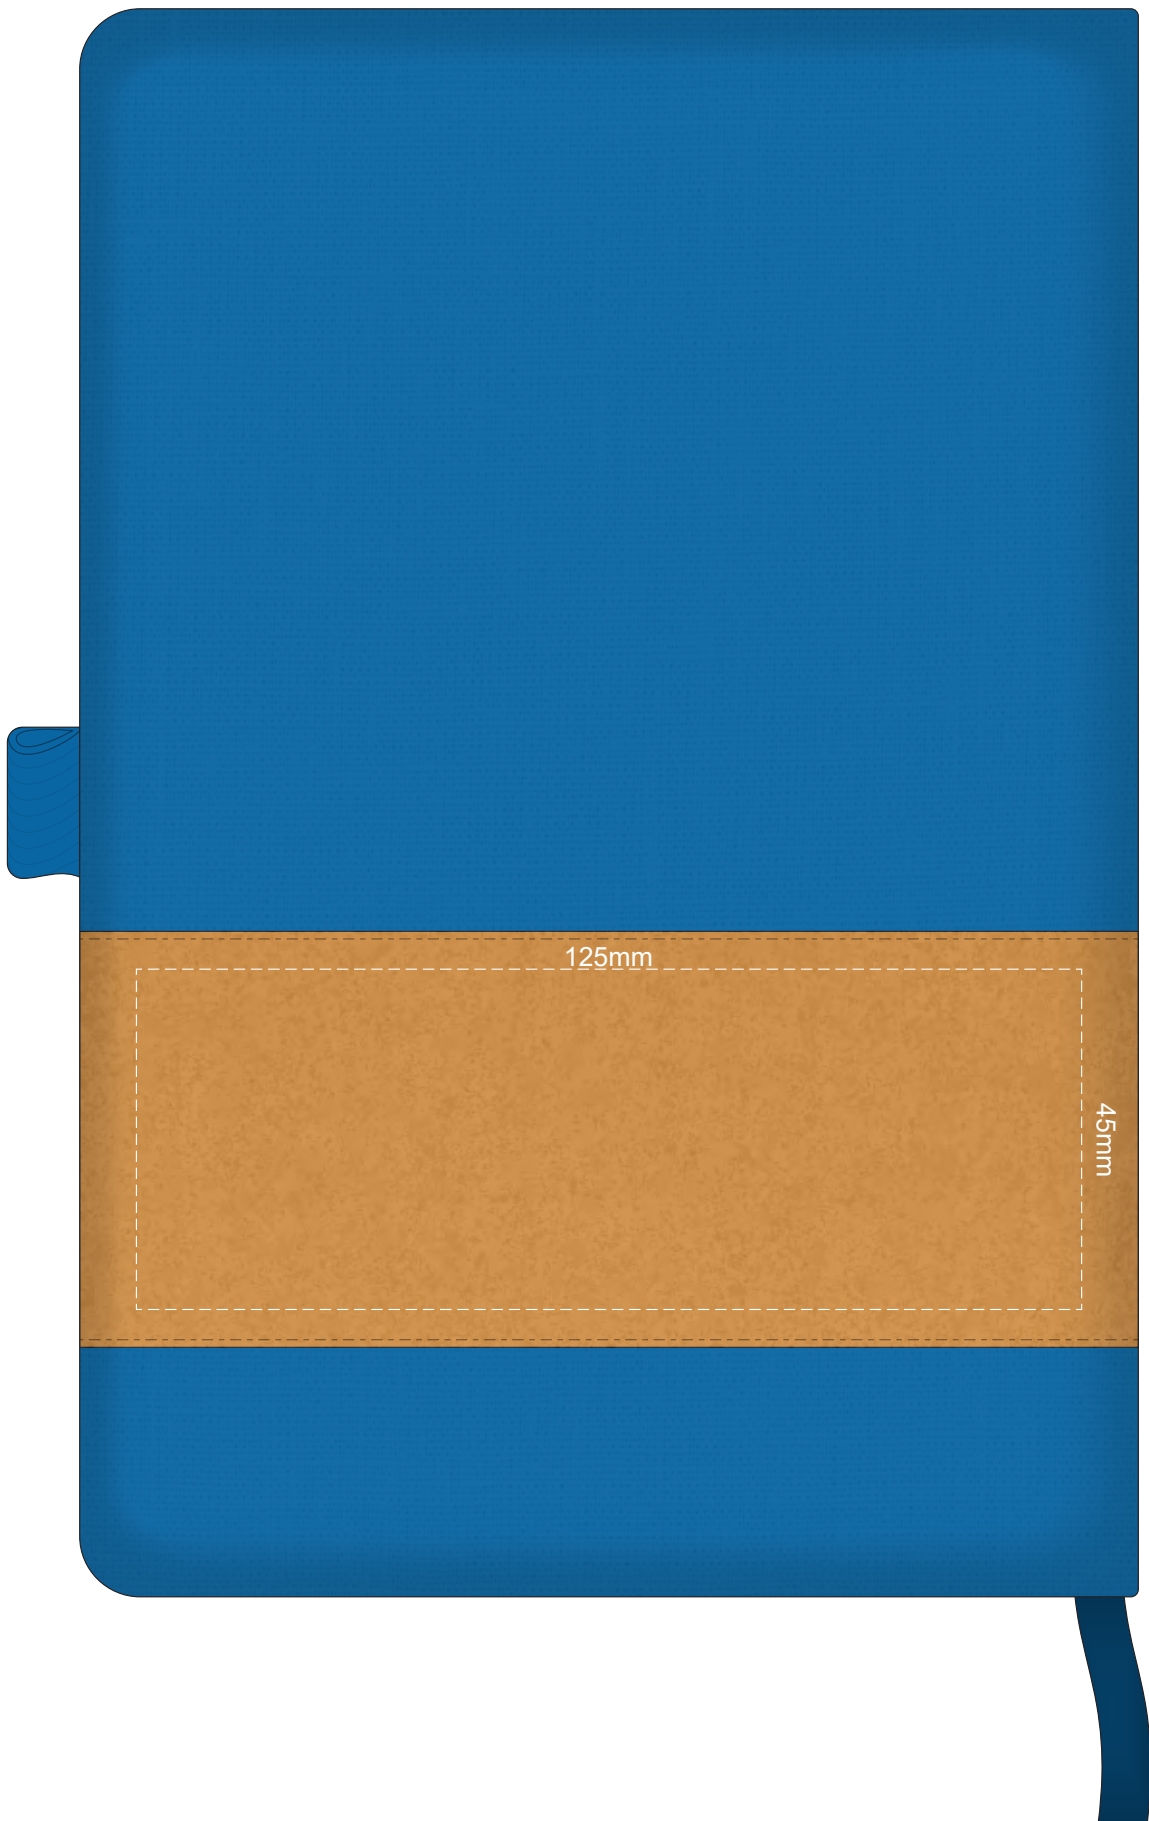

100% of Actual Size
Pad Print
FRONT

100% of Actual Size
Pad Print
BACK

Branding area can be moved **anywhere within the red line.**

100% of Actual Size
Screen Print
FRONT

100% of Actual Size
Screen Print
BACK

100% of Actual Size
Colourflex Transfer
FRONT

Branding area can be moved anywhere within the red line.

100% of Actual Size
Colourflex Transfer
BACK

Branding area can be moved anywhere within the red line.

Please note: Print area 70mm x 45mm is **moveable within the red dotted area**, the print area cannot be rotated.
The printing will inherit the texture of the substrate which may affect the legibility of small text or appearance of fine detail.

-  Copper Foil Print Colour
-  Silver Foil Print Colour
-  Gold Foil Print Colour

70% of Actual Size
Digital Print - Belly Band Template

Artwork will be printed directly onto the product via CMYK printing (no white), colours will not be vibrant due to white ink not being available for this process