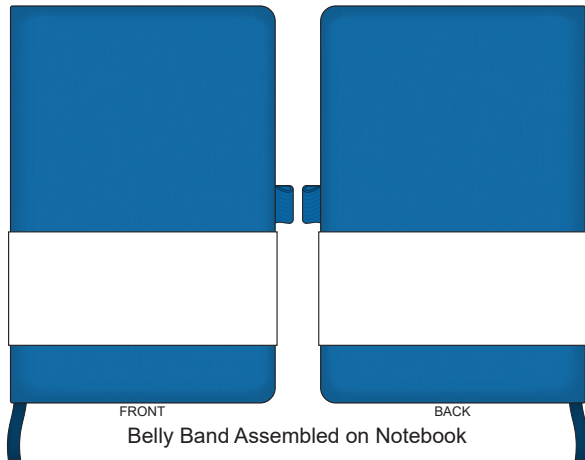

100% of Actual Size
Pad Print
FRONT

100% of Actual Size
Pad Print
BACK

Branding area can be moved **anywhere within the red line.**

100% of Actual Size
Screen Print
FRONT

100% of Actual Size
Screen Print
BACK

-  Copper Foil Print Colour
-  Silver Foil Print Colour
-  Gold Foil Print Colour

70% of Actual Size
Digital Print - Belly Band Template

Artwork will be printed directly onto the product via CMYK printing (no white), colours will not be vibrant due to white ink not being available for this process

Green Line = Fold Lines when assembled on notebook

Blue Line = The SIGNIFICANT PRINT AREA

(Keep all critical images & text within this box)

Black Line = Maximum print area

Pink Line = Bleed off to here

25% of Actual Size

Belly Band Assembled on Notebook