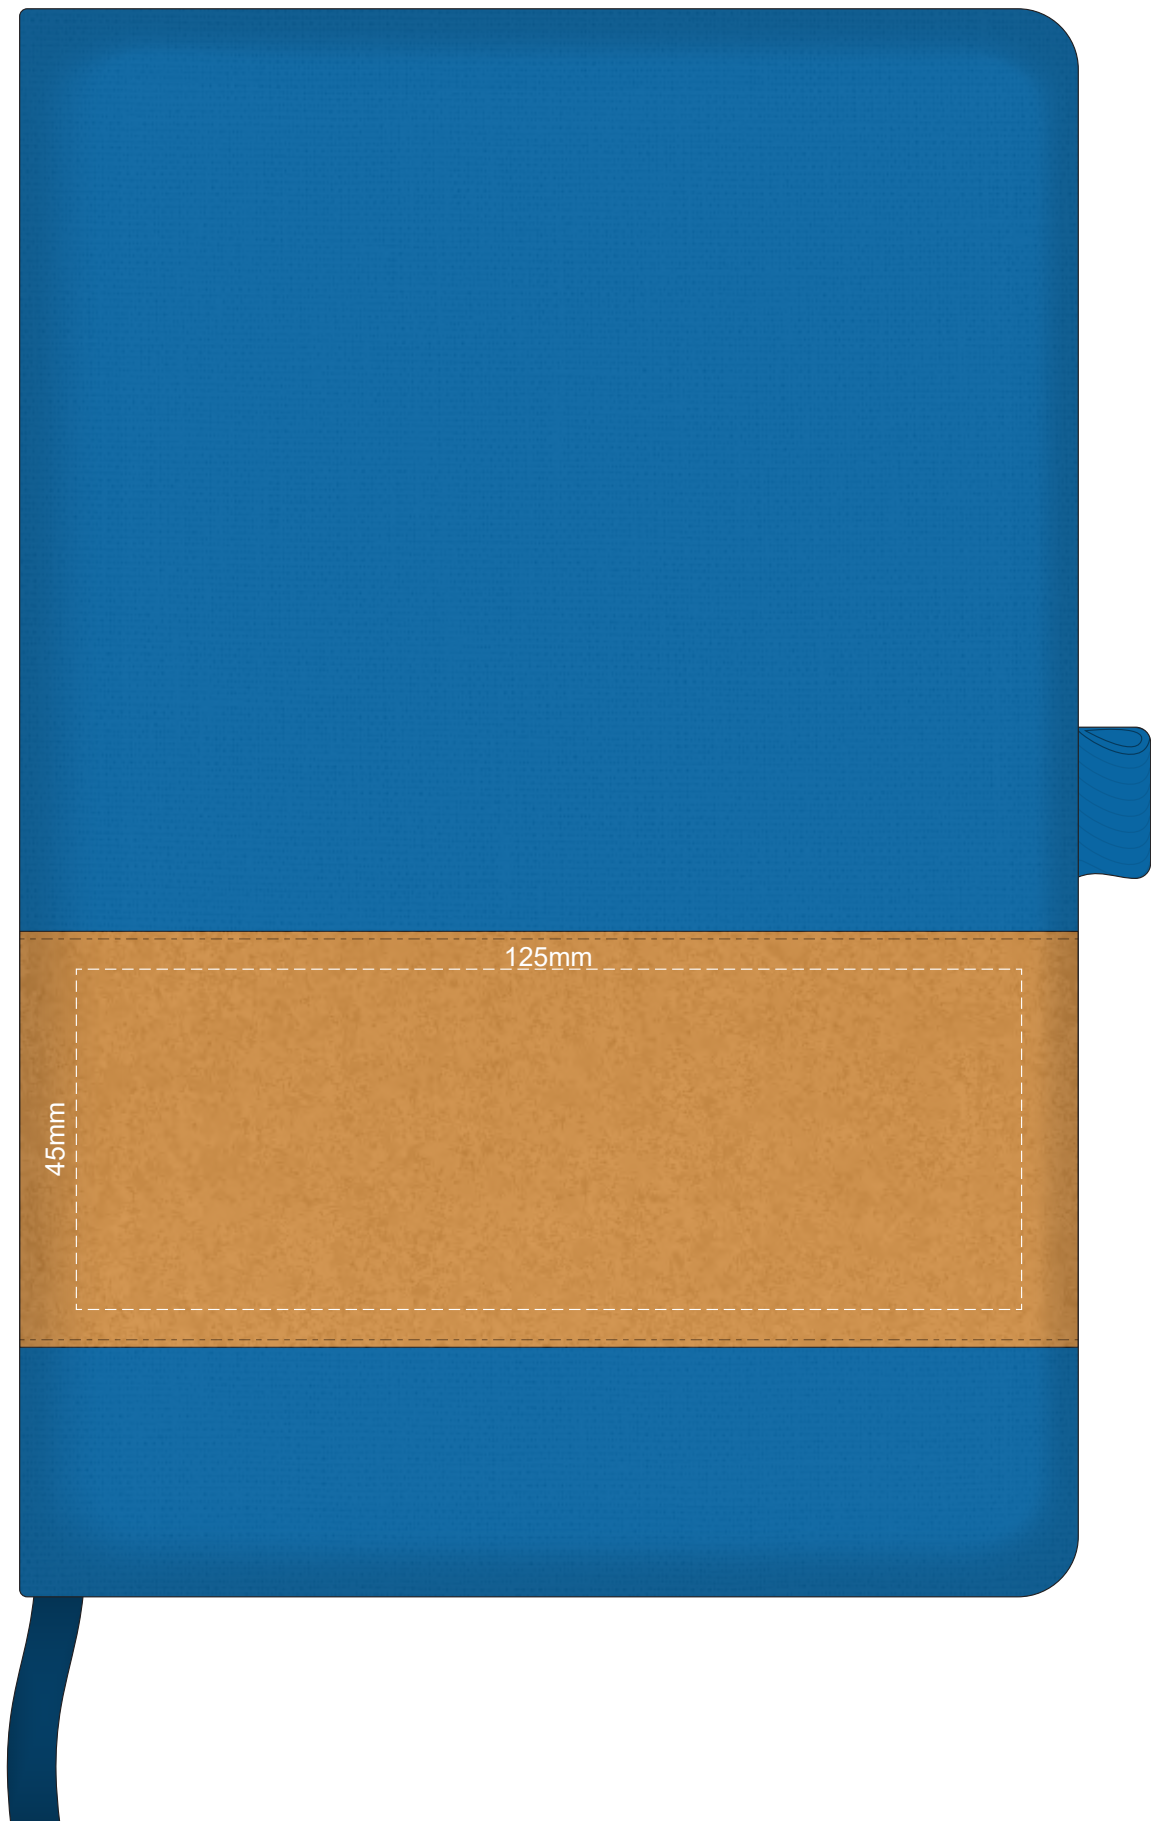

100% of Actual Size
Pad Print
FRONT

100% of Actual Size
Pad Print
BACK

Branding area can be moved **anywhere within the red line.**

100% of Actual Size
Screen Print
FRONT

100% of Actual Size
Screen Print
BACK

100% of Actual Size
Colourflex Transfer
FRONT

Branding area can be moved anywhere within the red line.

100% of Actual Size
Colourflex Transfer
BACK

Branding area can be moved anywhere within the red line.

Please note: Print area 70mm x 45mm is **moveable within the red dotted area**, the print area cannot be rotated.
The printing will inherit the texture of the substrate which may affect the legibility of small text or appearance of fine detail.

-  Copper Foil Print Colour
-  Silver Foil Print Colour
-  Gold Foil Print Colour

70% of Actual Size
Digital Print - Belly Band Template

Artwork will be printed directly onto the product via CMYK printing (no white), colours will not be vibrant due to white ink not being available for this process