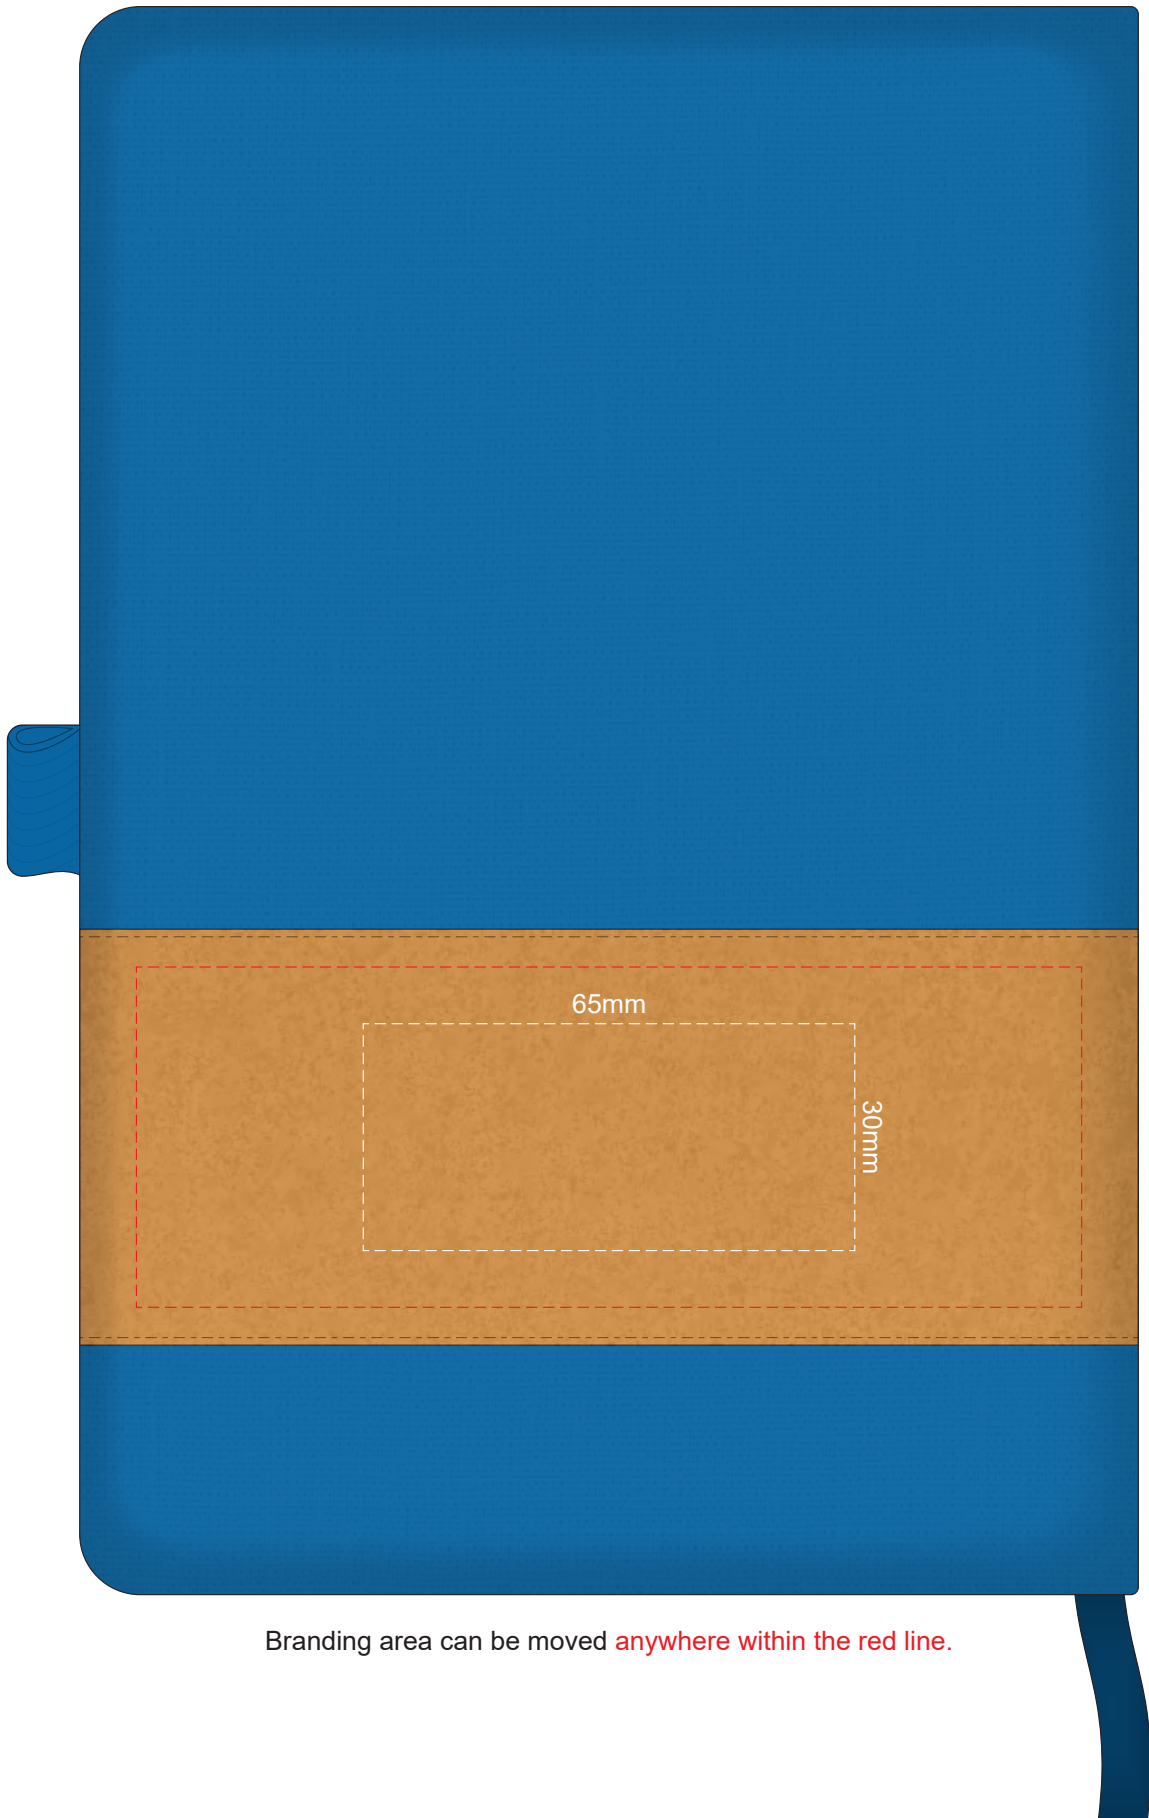

100% of Actual Size
Pad Print
FRONT

100% of Actual Size
Pad Print
BACK

Branding area can be moved **anywhere within the red line.**

100% of Actual Size
Screen Print
FRONT

100% of Actual Size
Screen Print
BACK

100% of Actual Size
Colourflex Transfer
FRONT

Branding area can be moved anywhere within the red line.

100% of Actual Size
Colourflex Transfer
BACK

Branding area can be moved anywhere within the red line.

100% of Actual Size
Debossing
FRONT

Please note that the placement of the printing on the strip will be inconsistent due to the variance in the position of the strip on the notebook.

100% of Actual Size
Debossing
BACK

Please note: Print area 70mm x 45mm is **moveable within the red dotted area**, the print area cannot be rotated.
The printing will inherit the texture of the substrate which may affect the legibility of small text or appearance of fine detail.