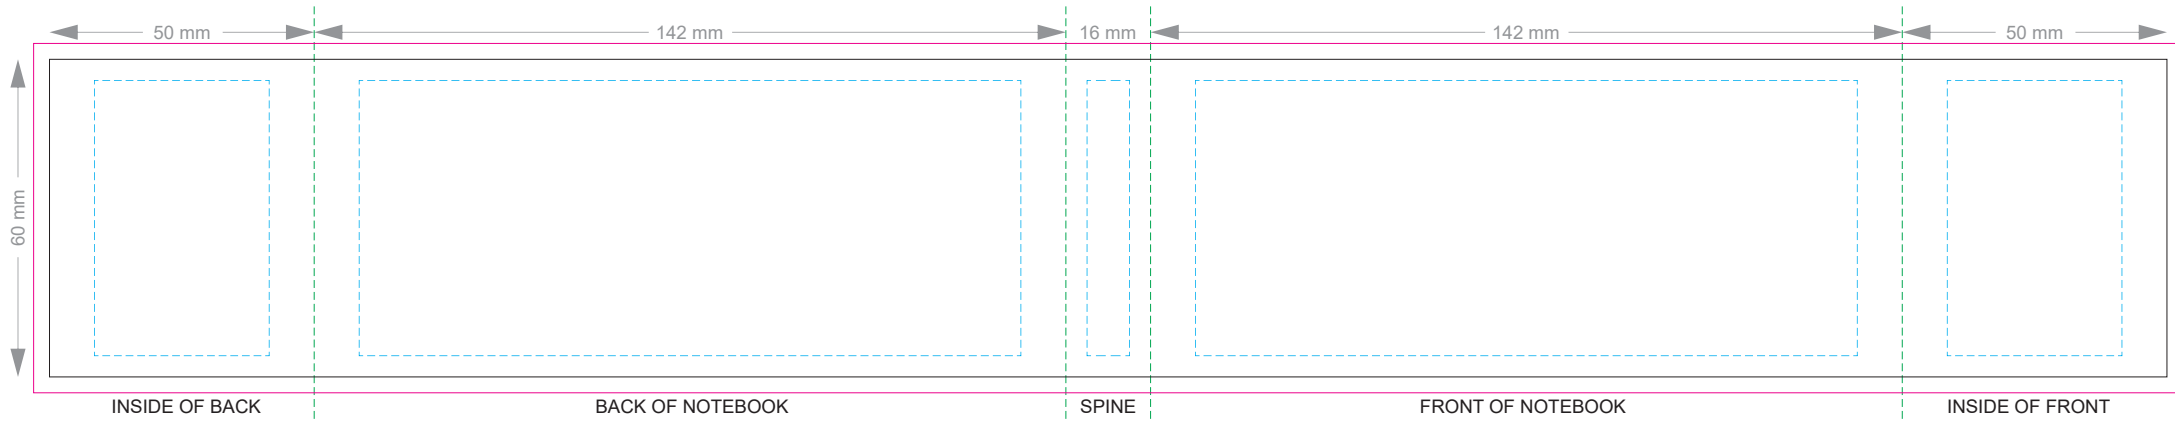

70% of Actual Size
Digital Print - Belly Band Template

Artwork will be printed directly onto the product via CMYK printing (no white), colours will not be vibrant due to white ink not being available for this process

Green Line = Fold Lines when assembled on notebook

Blue Line = The SIGNIFICANT PRINT AREA

(Keep all critical images & text within this box)

Black Line = Maximum print area

Pink Line = Bleed off to here

25% of Actual Size