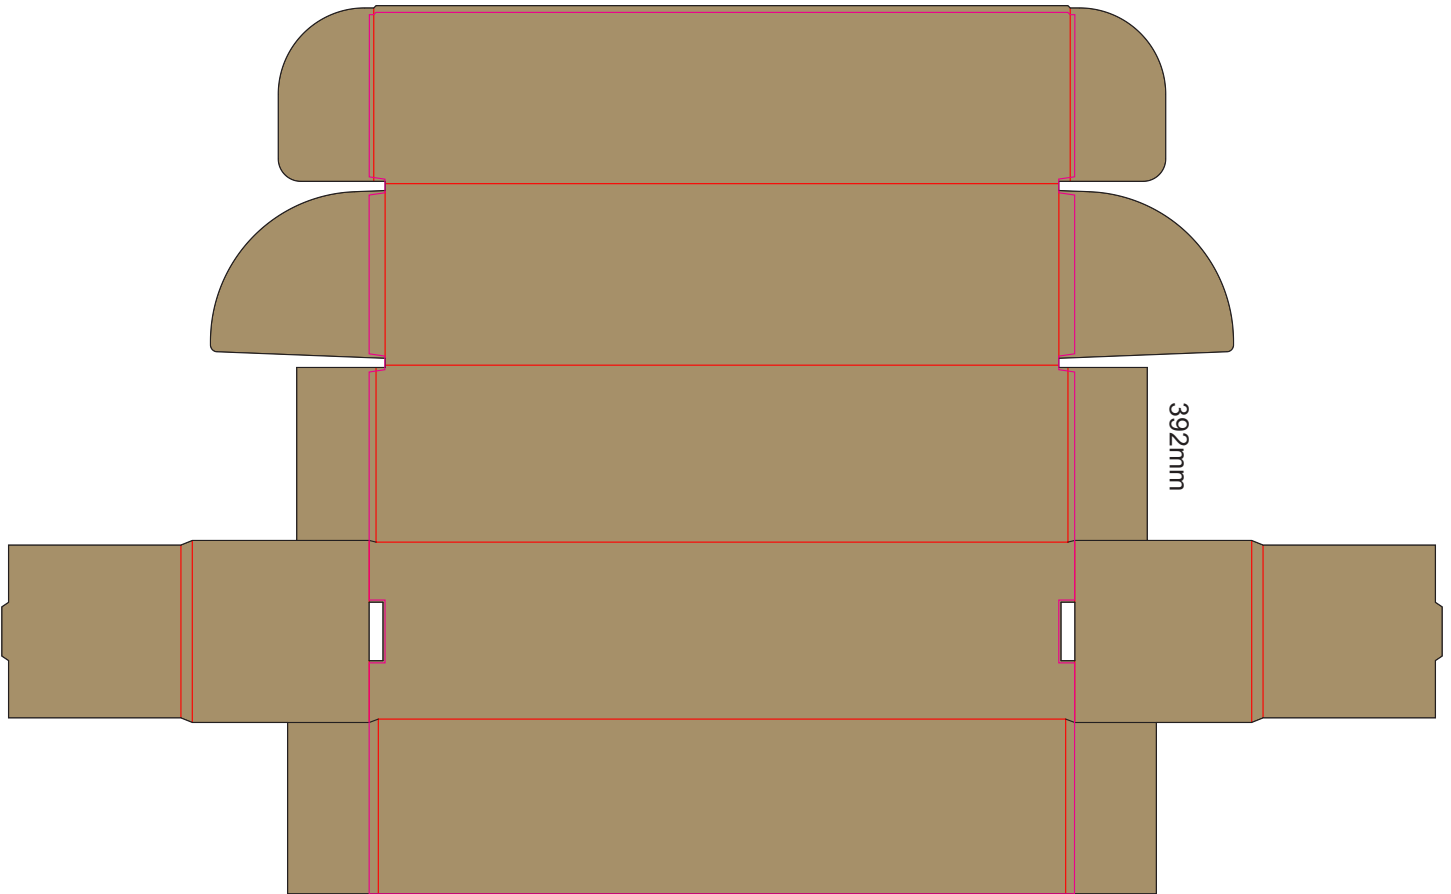

30% of Actual Size  
Digital Packaging Print

635mm

392mm

**SIDE 1 - OUTSIDE**

Black Lines - Cut Marks or Edges

Red Line - Fold Marks

Pink Line = Bleed off to here

There will be no bleed on the leading edge

Artwork will be printed onto a natural corrugated substrate via CYMK printing (no white), some colour variation and corrugation lines should be considered acceptable. Block colour artwork exceeding 50% coverage per panel cannot be achieved.

30% of Actual Size  
Digital Packaging Print

635mm

SIDE 2 - INSIDE

Black Lines - Cut Marks or Edges

Red Line - Fold Marks

Pink Line = Bleed off to here

There will be no bleed on the leading edge

Artwork will be printed onto a natural corrugated substrate via CMYK printing (no white), some colour variation and corrugation lines should be considered acceptable. Block colour artwork exceeding 50% coverage per panel cannot be achieved.