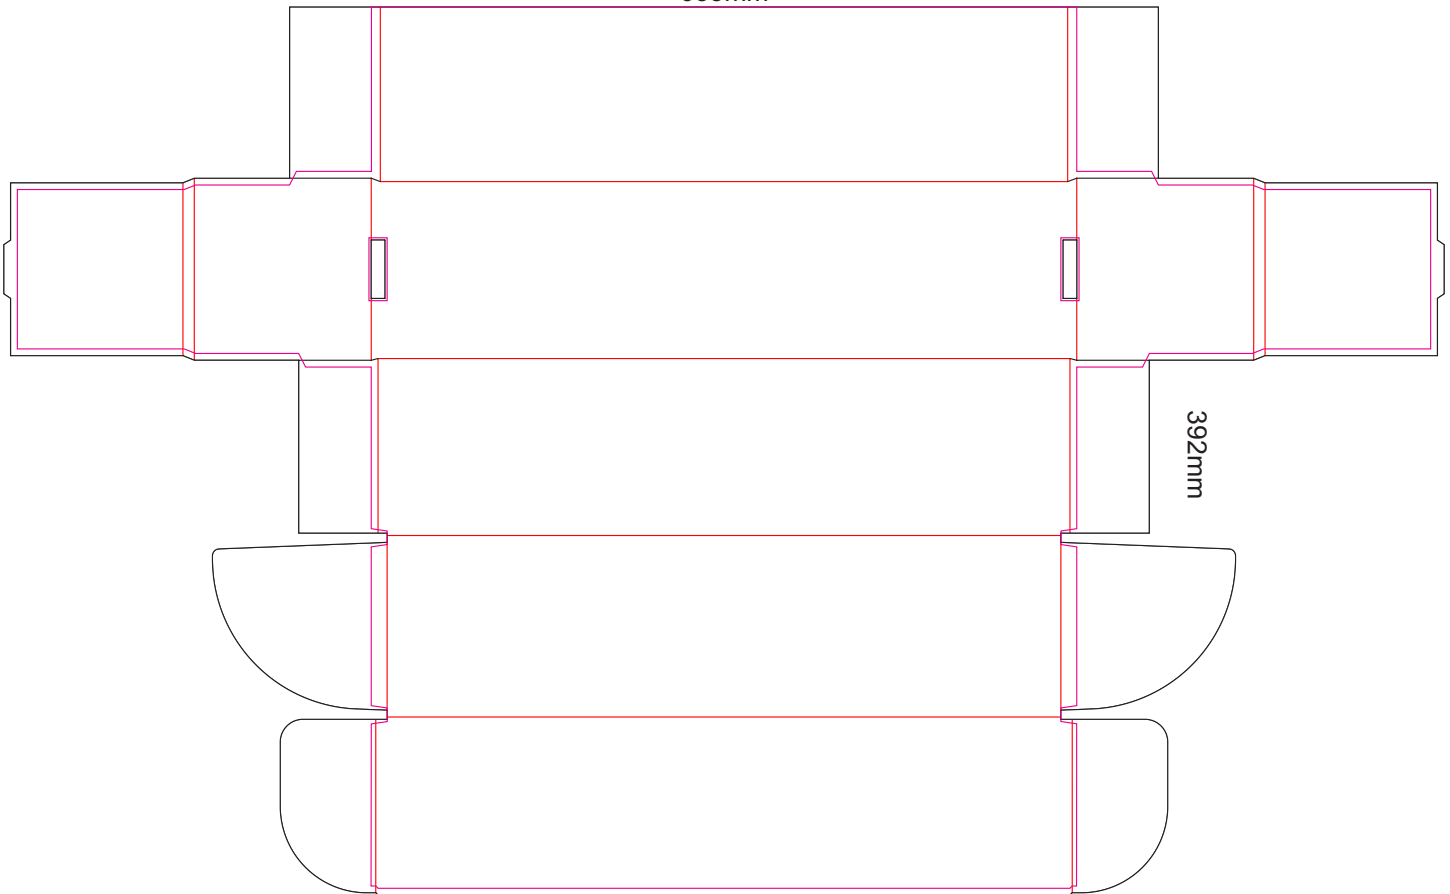

30% of Actual Size  
Digital Packaging Print

635mm

392mm

**SIDE 1 - OUTSIDE**

Black Lines - Cut Marks or Edges

Red Line - Fold Marks

Pink Line = Bleed off to here

There will be no bleed on the leading edge

Artwork will be printed onto a natural corrugated substrate via CYMK printing (no white), some colour variation and corrugation lines should be considered acceptable. Block colour artwork exceeding 50% coverage per panel cannot be achieved.

30% of Actual Size  
Digital Packaging Print

635mm

SIDE 2 - INSIDE

Black Lines - Cut Marks or Edges

Red Line - Fold Marks

Pink Line = Bleed off to here

There will be no bleed on the leading edge

Artwork will be printed onto a natural corrugated substrate via CMYK printing (no white), some colour variation and corrugation lines should be considered acceptable. Block colour artwork exceeding 50% coverage per panel cannot be achieved.