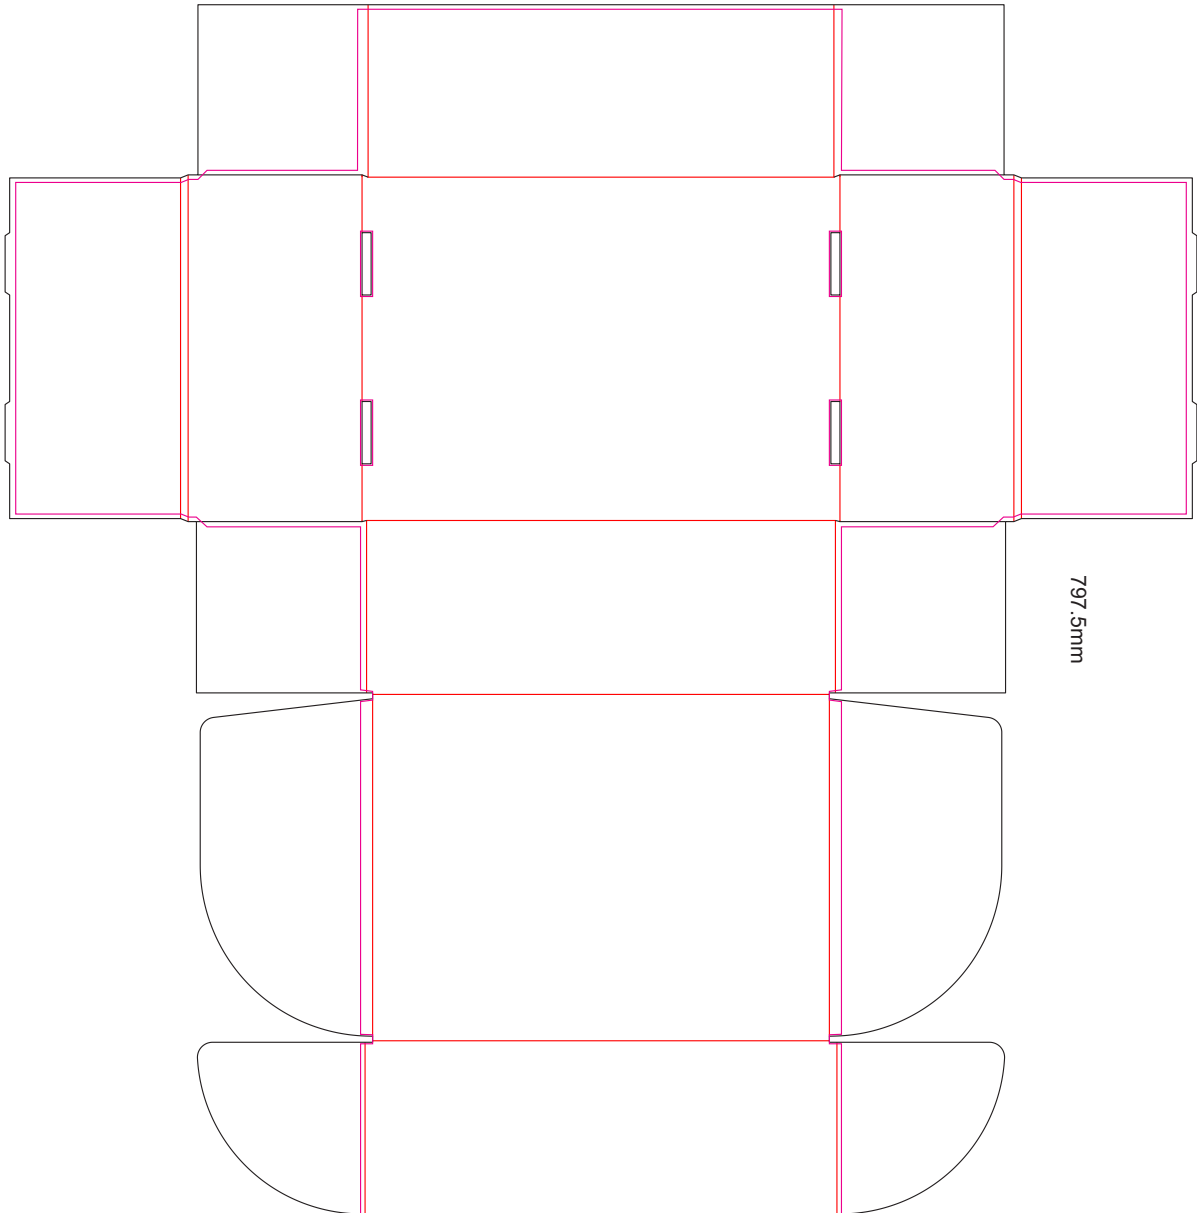

20% of Actual Size
 Digital Packaging Print
 773mm

Artwork will be printed onto a natural corrugated substrate via CMYK printing (no white), some colour variation and corrugation lines should be considered acceptable. Block colour artwork exceeding 50% coverage per panel cannot be achieved.

SIDE 1 - OUTSIDE

Black Lines - Cut Marks or Edges

Red Line - Fold Marks

Pink Line = Bleed off to here

There will be no bleed on the leading edge

20% of Actual Size
 Digital Packaging Print
 773mm

Artwork will be printed onto a natural corrugated substrate via CMYK printing (no white), some colour variation and corrugation lines should be considered acceptable. Block colour artwork exceeding 50% coverage per panel cannot be achieved.

SIDE 2 - INSIDE

Black Lines - Cut Marks or Edges

Red Line - Fold Marks

Pink Line = Bleed off to here

There will be no bleed on the leading edge