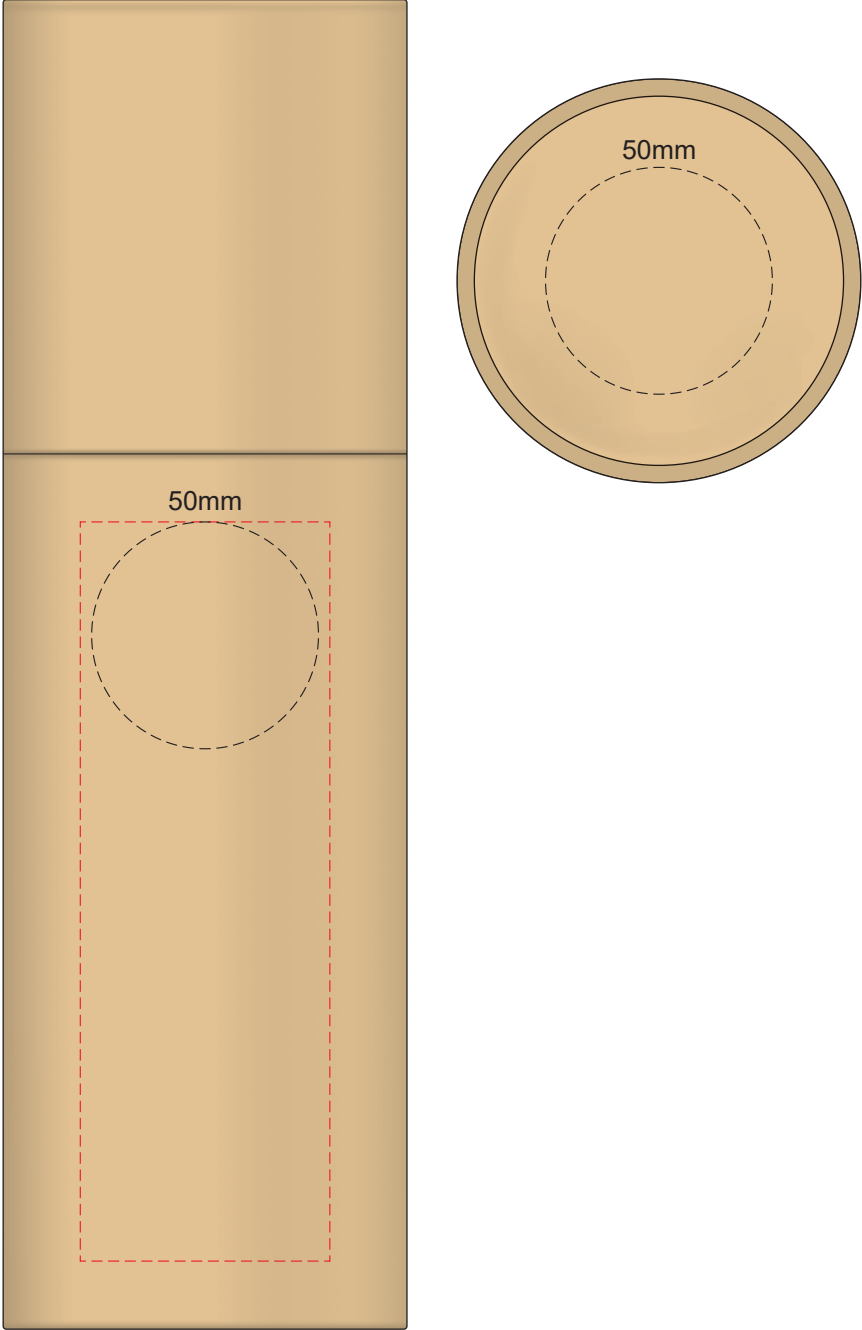

100% of Actual Size
Colourflex Transfer
(One side only)

100% of Actual Size
Engraving

Engraved Finish

This product is a natural material, please allow for variances in grain pattern and engraving colour.

100% of Actual Size
Engraving

Engraved Finish

This product is a natural material, please allow for variances in grain pattern and engraving colour.

60% of Actual Size
Pad Print (one colour)

Branding area can be moved anywhere within the red line.