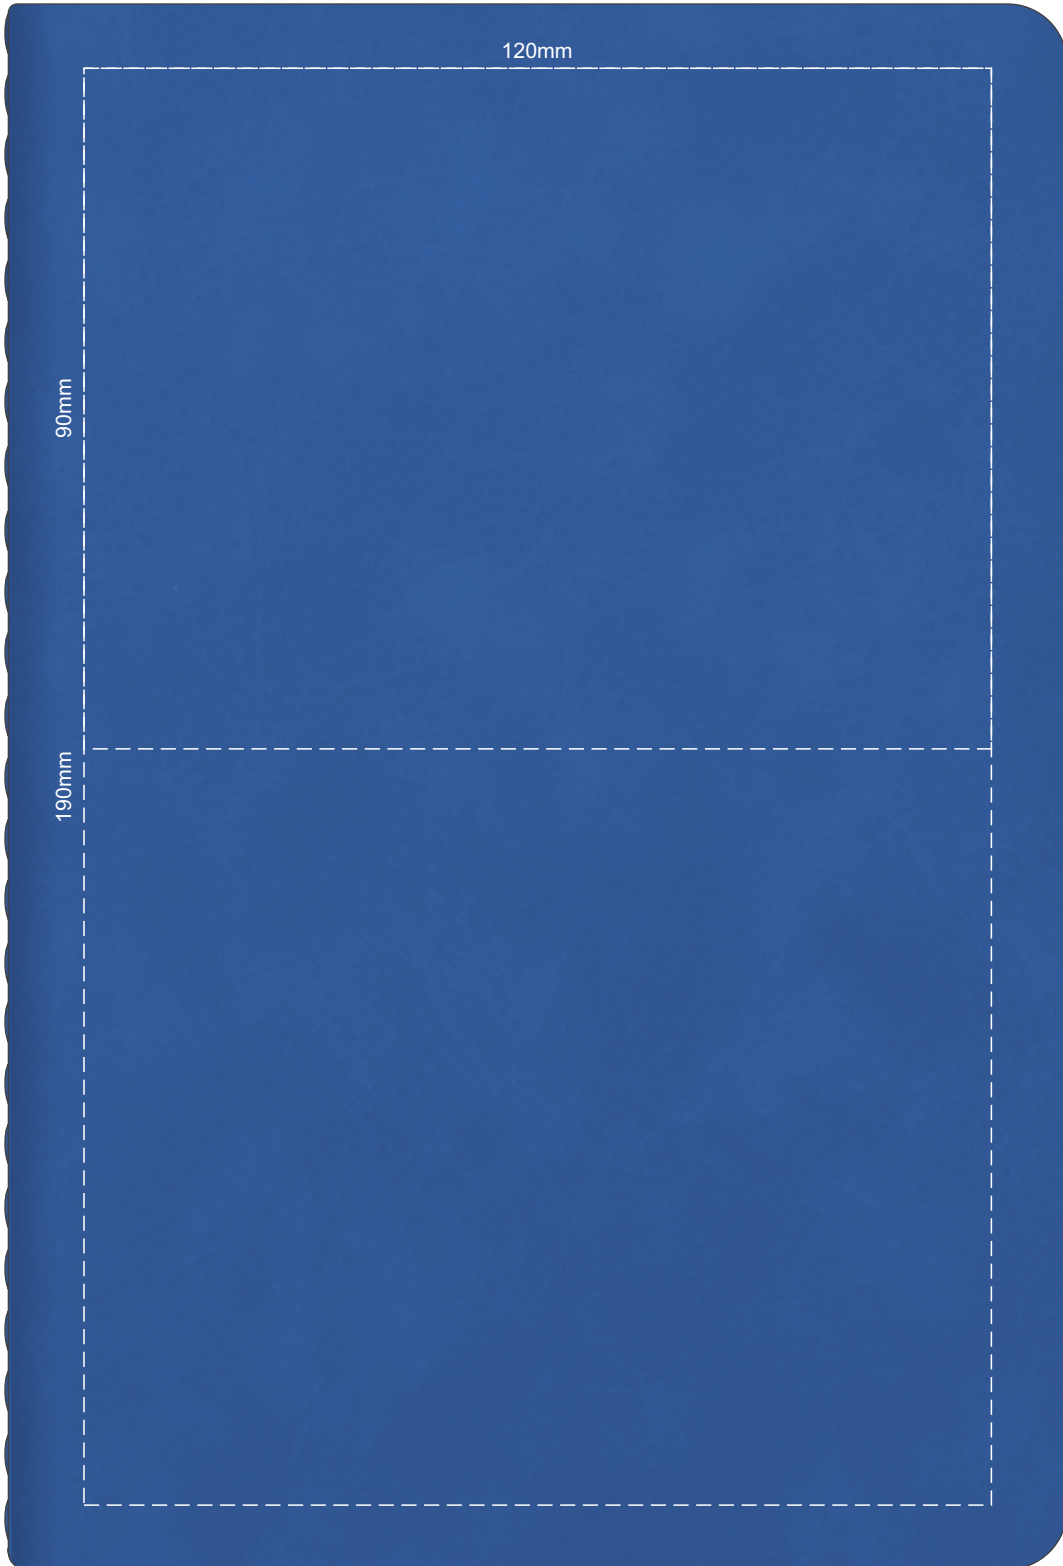

100% of Actual Size
Screen Print (one colour)

100% of Actual Size
Debossing
Debossing XL

Print area 120 x 90mm is moveable within the XL deboss area and can rotate to suit.

100% of Actual Size
Foil Printing Front Cover
FRONT ONLY

Please note: Print area 70mm x 55mm is **moveable within the red dotted area**, the print area cannot be rotated. The printing will inherit the texture of the substrate which may affect the legibility of small text or appearance of fine detail.

-  Copper Foil Print Colour
-  Silver Foil Print Colour
-  Gold Foil Print Colour