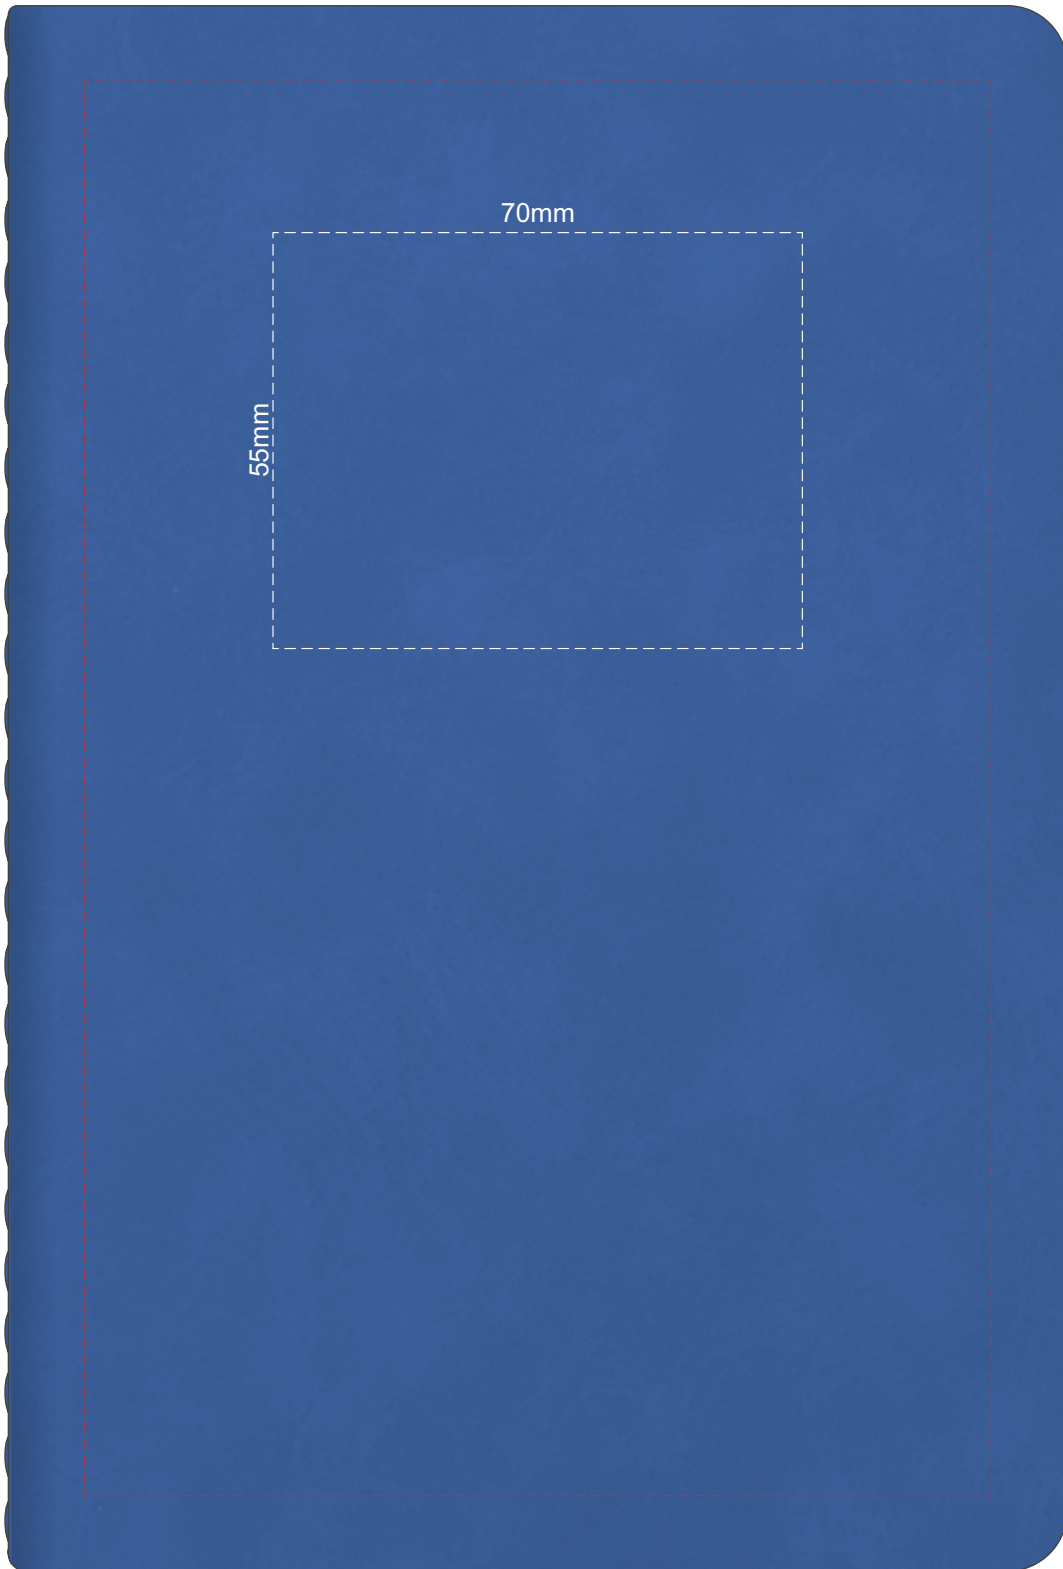

100% of Actual Size
Screen Print (one colour)

100% of Actual Size
Debossing
Debossing XL

Print area 120 x 90mm is moveable within the XL deboss area and can rotate to suit.

100% of Actual Size
Foil Printing Front Cover
FRONT ONLY

Please note: Print area 70mm x 55mm is **moveable within the red dotted area**, the print area cannot be rotated. The printing will inherit the texture of the substrate which may affect the legibility of small text or appearance of fine detail.

-  Copper Foil Print Colour
-  Silver Foil Print Colour
-  Gold Foil Print Colour