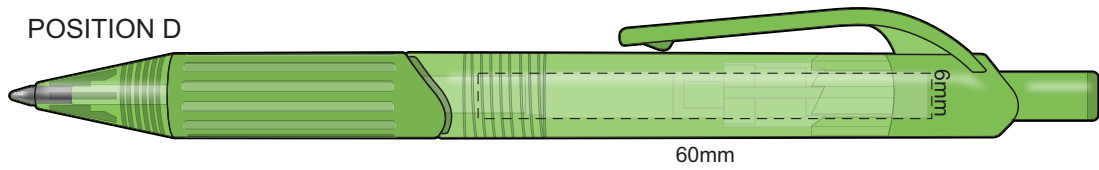

100% of Actual Size
Pad Print

100% of Actual Size
Direct Digital

100% of Actual Size
Pad Print (one side only)

100% of Actual Size
Digital Packaging Print
(one side only)

Digital Print is only available for natural option
Artwork will be printed directly onto the product via CMYK printing (no white),
colours will not be vibrant due to white ink not being available for this process.