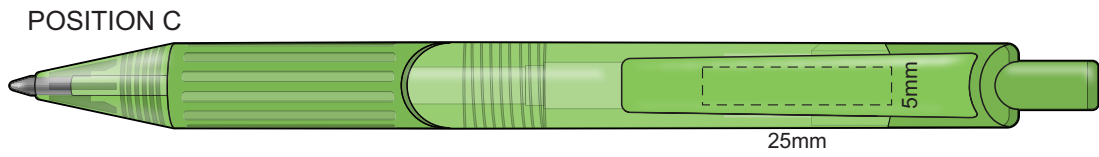

100% of Actual Size
Pad Print

100% of Actual Size
Direct Digital

100% of Actual Size
Pad Print (one side only)

100% of Actual Size
Digital Packaging Print
(one side only)

Digital Print is only available for natural option
Artwork will be printed directly onto the product via CMYK printing (no white),
colours will not be vibrant due to white ink not being available for this process.