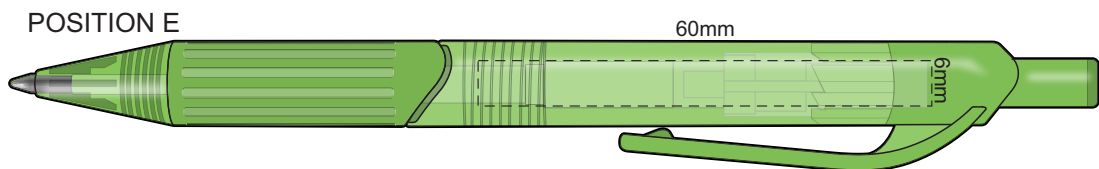

100% of Actual Size
Pad Print

100% of Actual Size
Direct Digital

100% of Actual Size
Pad Print (one side only)

100% of Actual Size
Digital Packaging Print
(one side only)

Digital Print is only available for natural option
Artwork will be printed directly onto the product via CMYK printing (no white),
colours will not be vibrant due to white ink not being available for this process.