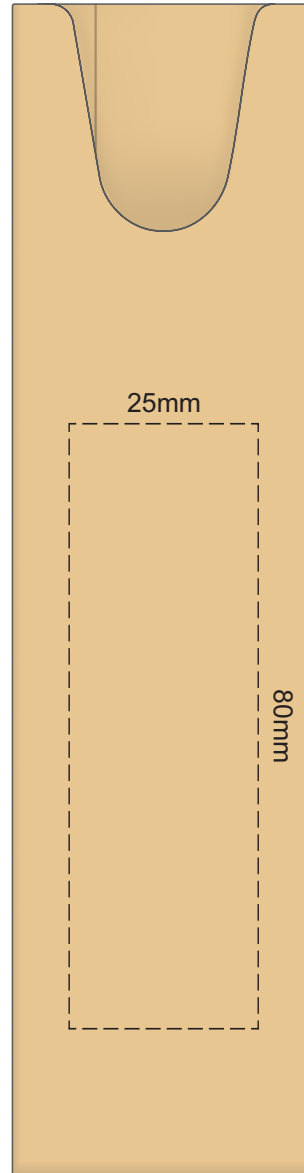

100% of Actual Size
Pad Print

100% of Actual Size
Direct Digital

100% of Actual Size
Pad Print (one side only)

100% of Actual Size
Digital Packaging Print
(one side only)

Digital Print is only available for natural option
Artwork will be printed directly onto the product via CMYK printing (no white),
colours will not be vibrant due to white ink not being available for this process.