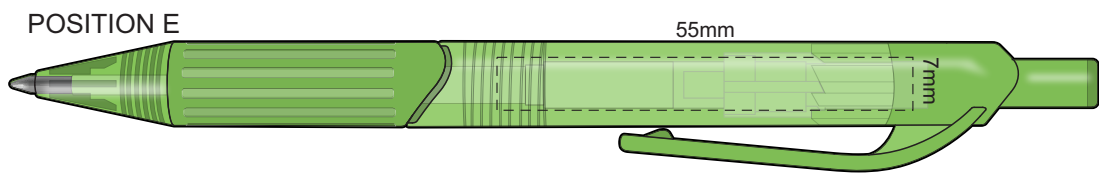

100% of Actual Size
Pad Print

100% of Actual Size
Direct Digital

100% of Actual Size
Pad Print (one side only)

100% of Actual Size
Digital Packaging Print
(one side only)

Digital Print is only available for natural option
Artwork will be printed directly onto the product via CMYK printing (no white),
colours will not be vibrant due to white ink not being available for this process.