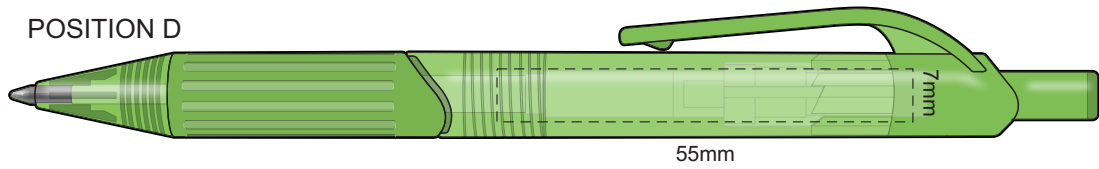

100% of Actual Size
Pad Print

100% of Actual Size
Direct Digital

100% of Actual Size
Pad Print (one side only)

100% of Actual Size
Digital Packaging Print
(one side only)

Digital Print is only available for natural option
Artwork will be printed directly onto the product via CMYK printing (no white),
colours will not be vibrant due to white ink not being available for this process.