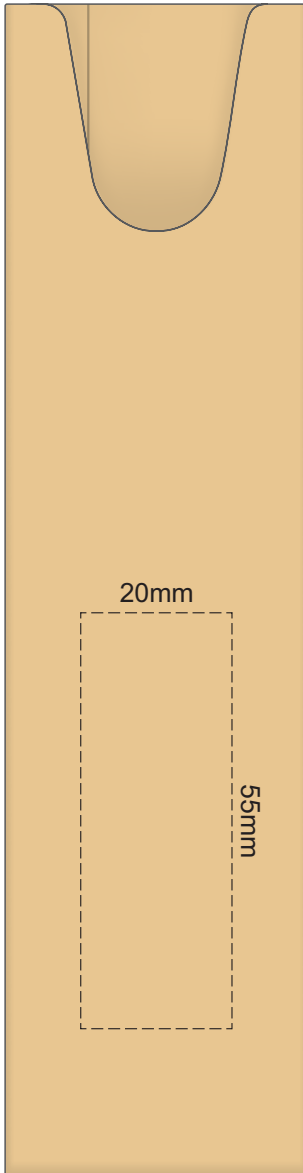

100% of Actual Size
Pad Print

100% of Actual Size
Direct Digital

100% of Actual Size
Pad Print (one side only)

100% of Actual Size
Digital Packaging Print
(one side only)

Digital Print is only available for natural option
Artwork will be printed directly onto the product via CMYK printing (no white),
colours will not be vibrant due to white ink not being available for this process.