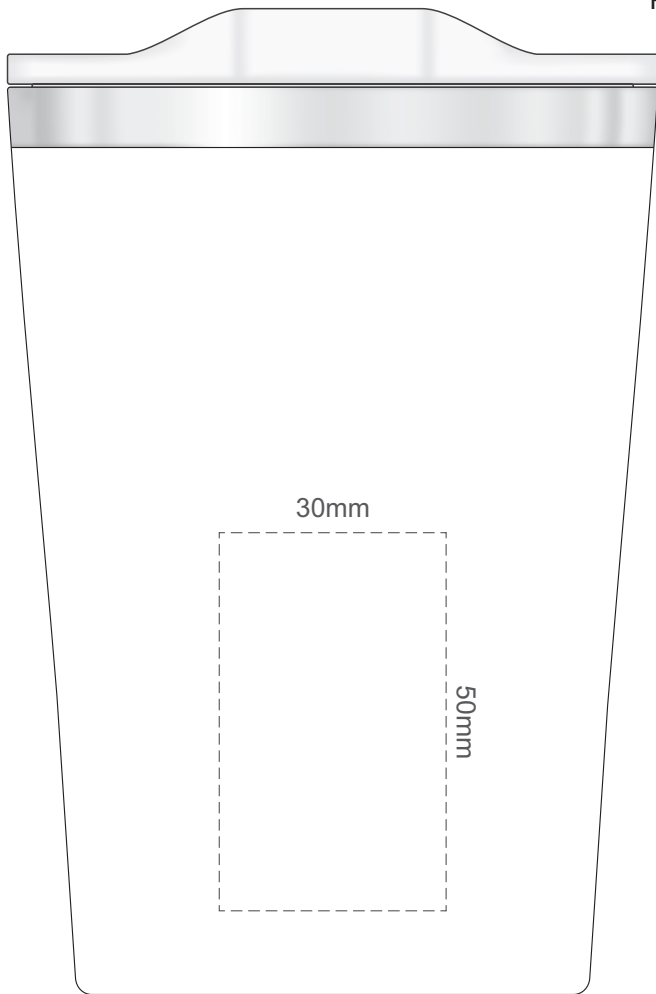

SIDE 1

100% of Actual Size
Pad Print

SIDE 2

SIDE 1

100% of Actual Size
Pad Print

SIDE 2

Please be aware that artwork will adhere to the shape of the product. Therefore, linear shapes that utilise the full print area may appear skewed from the side perspective due to the tapered nature of the product.

 Engraves to a Shiny Steel Finish

100% of Actual Size
Digital Rotary
(Gloss Finish)

238mm

Approximately 3mm unprintable area

100mm

Red Line = Exact opposites of the product
(centre artwork to the red line)