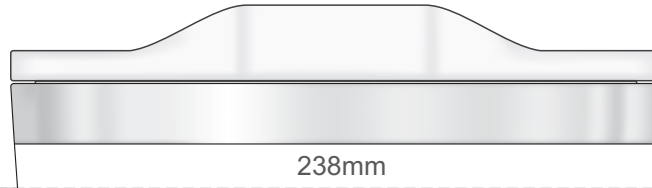

SIDE 1

100% of Actual Size
Pad Print

SIDE 2

SIDE 1

100% of Actual Size
Pad Print

SIDE 2

Please be aware that artwork will adhere to the shape of the product. Therefore, linear shapes that utilise the full print area may appear skewed from the side perspective due to the tapered nature of the product.

 Engraves to a Shiny Steel Finish

100% of Actual Size
Digital Rotary
(Gloss Finish)

238mm

Approximately 3mm unprintable area

100mm

Red Line = Exact opposites of the product
(centre artwork to the red line)