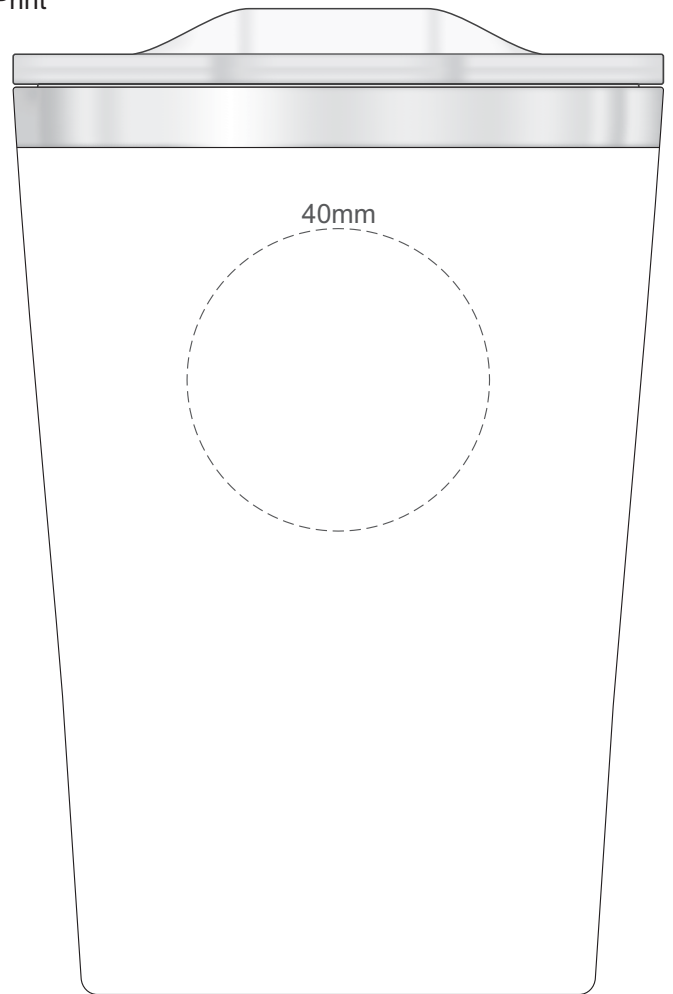

SIDE 1

100% of Actual Size
Pad Print

SIDE 2

SIDE 1

100% of Actual Size
Pad Print

SIDE 2

Please be aware that artwork will adhere to the shape of the product. Therefore, linear shapes that utilise the full print area may appear skewed from the side perspective due to the tapered nature of the product.

 Engraves to a Shiny Steel Finish

100% of Actual Size
Digital Rotary
(Gloss Finish)

238mm

Approximately 3mm unprintable area

100mm

Red Line = Exact opposites of the product
(centre artwork to the red line)