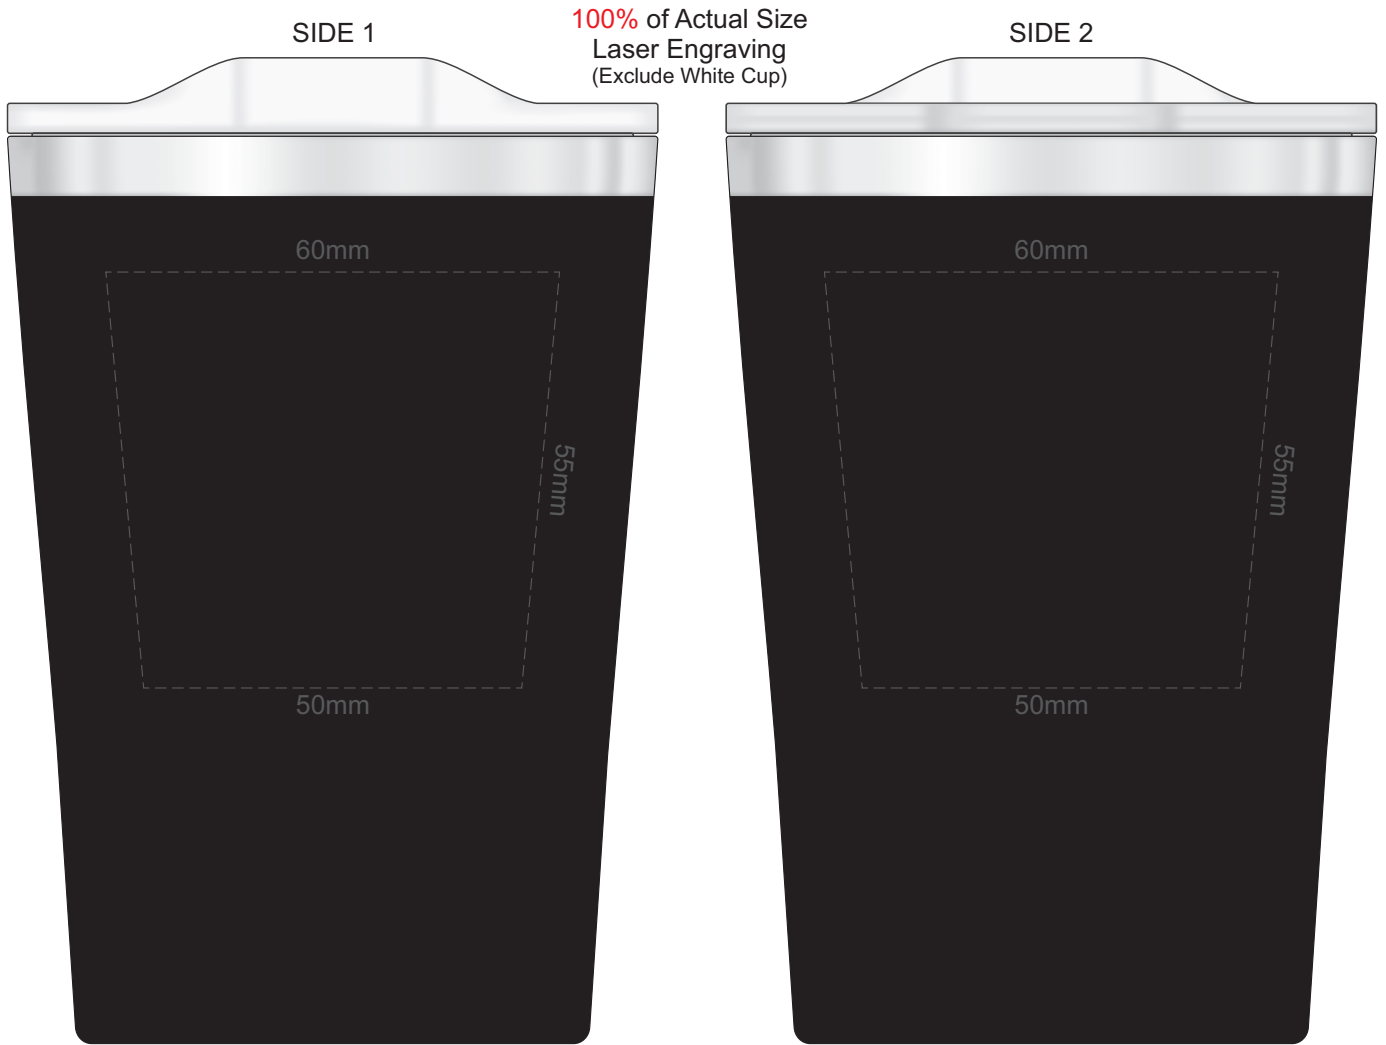

SIDE 1

100% of Actual Size
Pad Print

SIDE 2

SIDE 1

100% of Actual Size
Pad Print

SIDE 2

Please be aware that artwork will adhere to the shape of the product. Therefore, linear shapes that utilise the full print area may appear skewed from the side perspective due to the tapered nature of the product.

 Engraves to a Shiny Steel Finish

100% of Actual Size
Digital Rotary
(Gloss Finish)

238mm

Approximately 3mm unprintable area

100mm

Red Line = Exact opposites of the product
(centre artwork to the red line)

100% of Actual Size
Digital Packaging Print
FRONT

Artwork will be printed directly onto the product via CMYK printing (no white), colours will not be vibrant due to white ink not being available for this process.