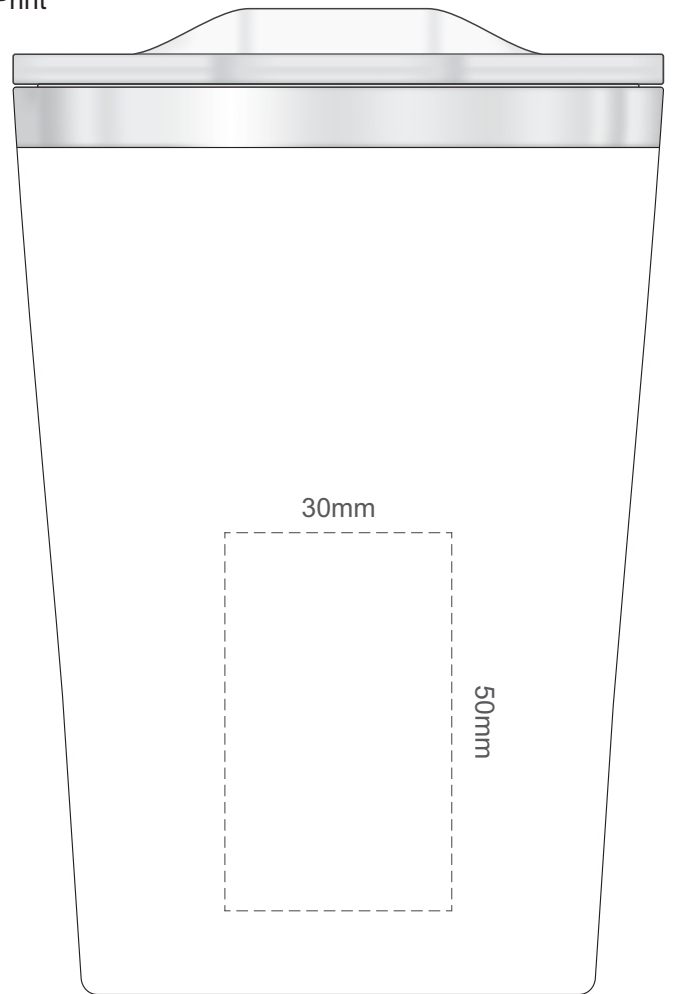

SIDE 1

100% of Actual Size
Pad Print

SIDE 2

SIDE 1

100% of Actual Size
Pad Print

SIDE 2

Please be aware that artwork will adhere to the shape of the product. Therefore, linear shapes that utilise the full print area may appear skewed from the side perspective due to the tapered nature of the product.

 Engraves to a Shiny Steel Finish

100% of Actual Size
Digital Rotary
(Gloss Finish)

238mm

Approximately 3mm unprintable area

100mm

Red Line = Exact opposites of the product
(centre artwork to the red line)