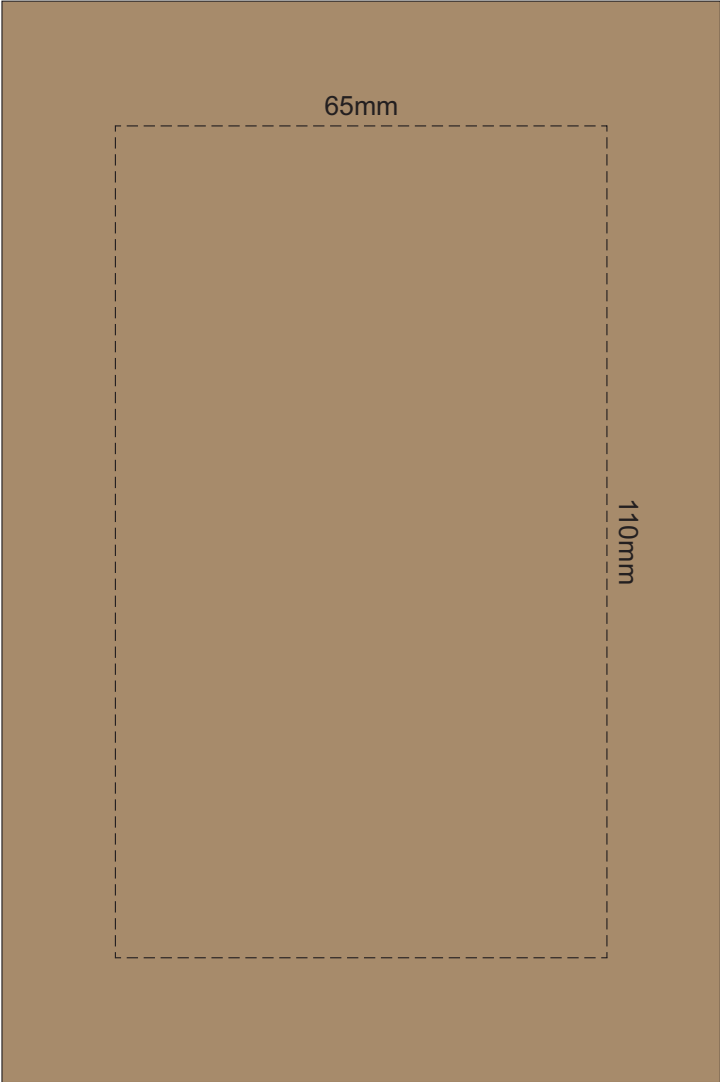

100% of Actual Size
Digital Packaging Print
FRONT

Artwork will be printed directly onto the product via CMYK printing (no white), colours will not be vibrant due to white ink not being available for this process.