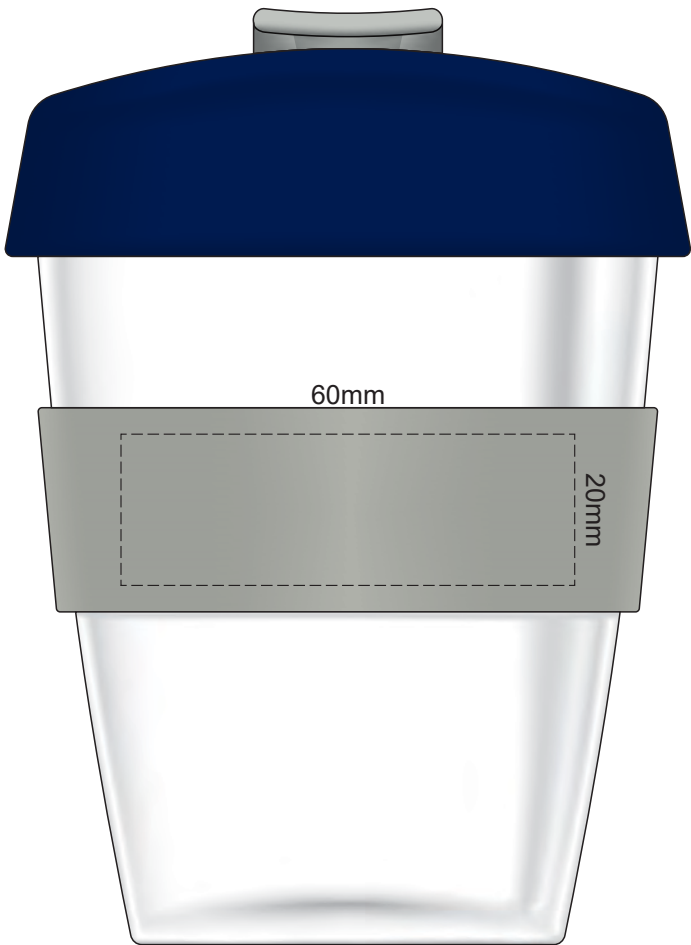

Flip Colour	Lid Colour	Band Colour
Grey	Grey	Grey
White	White	White
Yellow	Yellow	Yellow
Orange	Orange	Orange
Pink	Pink	Pink
Red	Red	Red
Light Green	Light Green	Light Green
Green	Green	Green
Cyan	Cyan	Cyan
Blue	Blue	Blue
Dark Blue	Dark Blue	Dark Blue
Purple	Purple	Purple
Dark Grey	Dark Grey	Dark Grey

100% of Actual Size
Pad Print

100% of Actual Size
Pad Print

SIDE 1

SIDE 2

Flip Colour	Lid Colour	Band Colour
Grey	Grey	Grey
White	White	White
Yellow	Yellow	Yellow
Orange	Orange	Orange
Pink	Pink	Pink
Red	Red	Red
Light Green	Light Green	Light Green
Green	Green	Green
Cyan	Cyan	Cyan
Blue	Blue	Blue
Dark Blue	Dark Blue	Dark Blue
Dark Purple	Dark Purple	Dark Purple
Black	Black	Black

100% of Actual Size
Silicone Digital Print
Debossed

SIDE 1

SIDE 2

100% of Actual Size
Digital Packaging Print
FRONT

Artwork will be printed directly onto the product via CMYK printing (no white), colours will not be vibrant due to white ink not being available for this process.