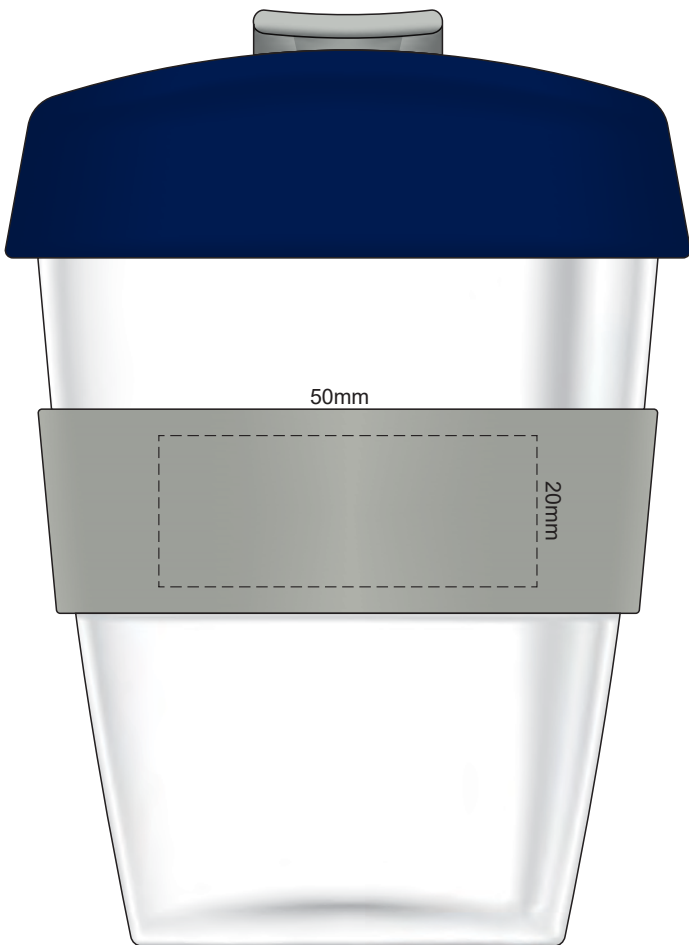

Flip Colour	Lid Colour	Band Colour
Grey	Grey	Grey
White	White	White
Yellow	Yellow	Yellow
Orange	Orange	Orange
Pink	Pink	Pink
Red	Red	Red
Light Green	Light Green	Light Green
Green	Green	Green
Cyan	Cyan	Cyan
Blue	Blue	Blue
Dark Blue	Dark Blue	Dark Blue
Purple	Purple	Purple
Dark Grey	Dark Grey	Dark Grey

100% of Actual Size
Pad Print

100% of Actual Size
Pad Print

SIDE 1

SIDE 2

Flip Colour	Lid Colour	Band Colour
Grey	Grey	Grey
White	White	White
Yellow	Yellow	Yellow
Orange	Orange	Orange
Pink	Pink	Pink
Red	Red	Red
Light Green	Light Green	Light Green
Green	Green	Green
Cyan	Cyan	Cyan
Blue	Blue	Blue
Dark Blue	Dark Blue	Dark Blue
Dark Purple	Dark Purple	Dark Purple
Black	Black	Black

100% of Actual Size
Silicone Digital Print
Debossed

SIDE 1

SIDE 2

100% of Actual Size
Digital Packaging Print
FRONT

Artwork will be printed directly onto the product via CMYK printing (no white), colours will not be vibrant due to white ink not being available for this process.