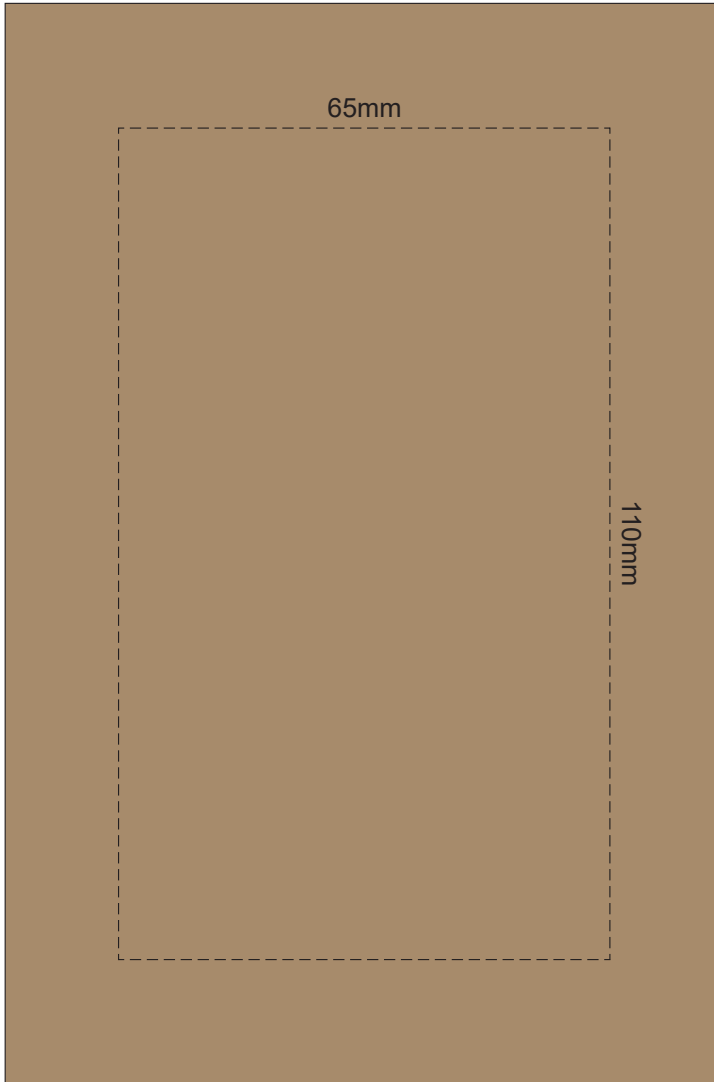

100% of Actual Size
Pad Print

100% of Actual Size
Pad Print

SIDE 1

SIDE 2

Flip Colour	Lid Colour	Band Colour
Grey	Grey	Grey
White	White	White
Yellow	Yellow	Yellow
Orange	Orange	Orange
Pink	Pink	Pink
Red	Red	Red
Light Green	Light Green	Light Green
Green	Green	Green
Cyan	Cyan	Cyan
Blue	Blue	Blue
Dark Blue	Dark Blue	Dark Blue
Dark Purple	Dark Purple	Dark Purple
Black	Black	Black

100% of Actual Size
Silicone Digital Print
Debossed

SIDE 1

SIDE 2

100% of Actual Size
Digital Packaging Print
FRONT

Artwork will be printed directly onto the product via CMYK printing (no white), colours will not be vibrant due to white ink not being available for this process.