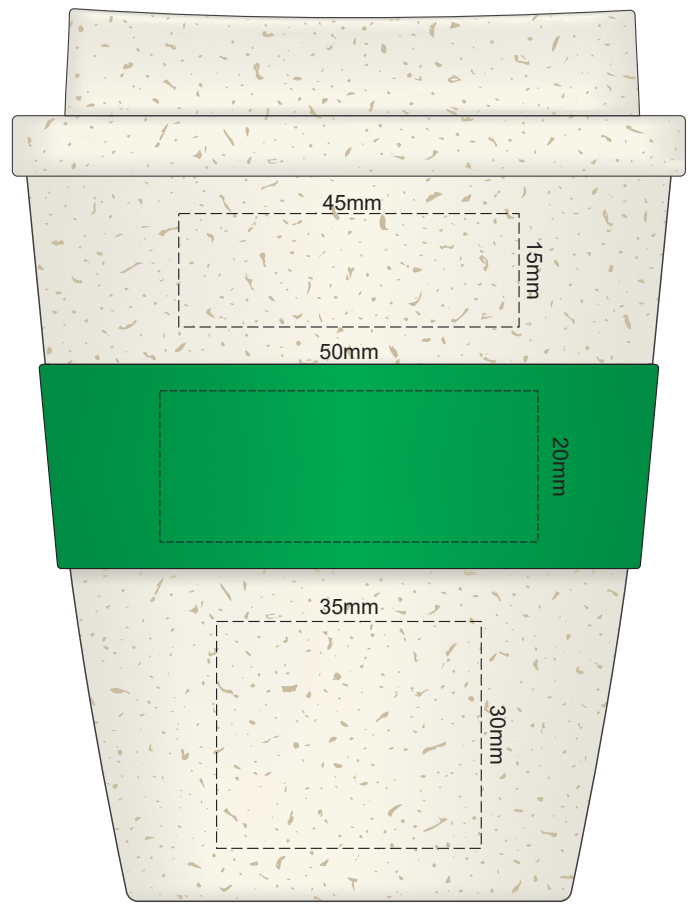

100% of Actual Size
Pad Print

SIDE 1

SIDE 2

100% of Actual Size
Screen Print (one colour)

100% of Actual Size
Screen Print (one colour)
Double sided template Front & Back

Red Line = Exact opposites of the product
(centre artwork to the red line)

100% of Actual Size
Silicone Digital Print
Debossed

SIDE 1

SIDE 2

100% of Actual Size
Digital Packaging Print
FRONT

Artwork will be printed directly onto the product via CMYK printing (no white), colours will not be vibrant due to white ink not being available for this process.