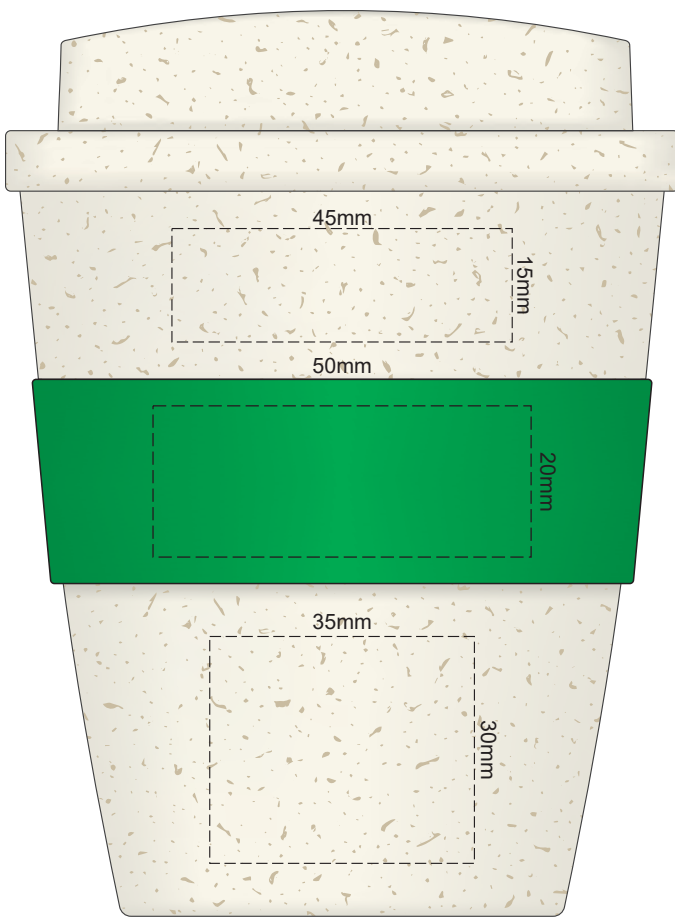

100% of Actual Size
Pad Print

SIDE 1

SIDE 2

100% of Actual Size
Screen Print (one colour)

100% of Actual Size
Screen Print (one colour)
Double sided template Front & Back

Red Line = Exact opposites of the product
(centre artwork to the red line)

100% of Actual Size
Silicone Digital Print
Debossed

SIDE 1

SIDE 2

100% of Actual Size
Digital Packaging Print
FRONT

Artwork will be printed directly onto the product via CMYK printing (no white), colours will not be vibrant due to white ink not being available for this process.