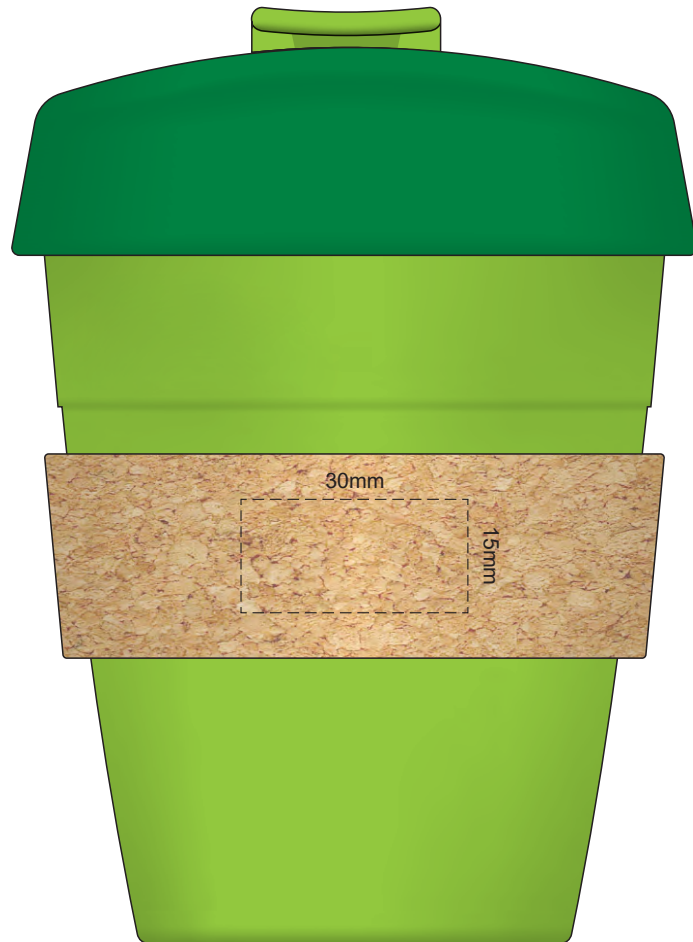

100% of Actual Size
Pad Print

+Natura has speckles

100% of Actual Size
Laser Engraving

This band is a natural material with variances in texture and colour which may effect the finished result

This band is a natural material with variances in texture and colour which may effect the finished result

 Engraved Finish

100% of Actual Size
Digital Packaging Print
FRONT

Artwork will be printed directly onto the product via CMYK printing (no white), colours will not be vibrant due to white ink not being available for this process.