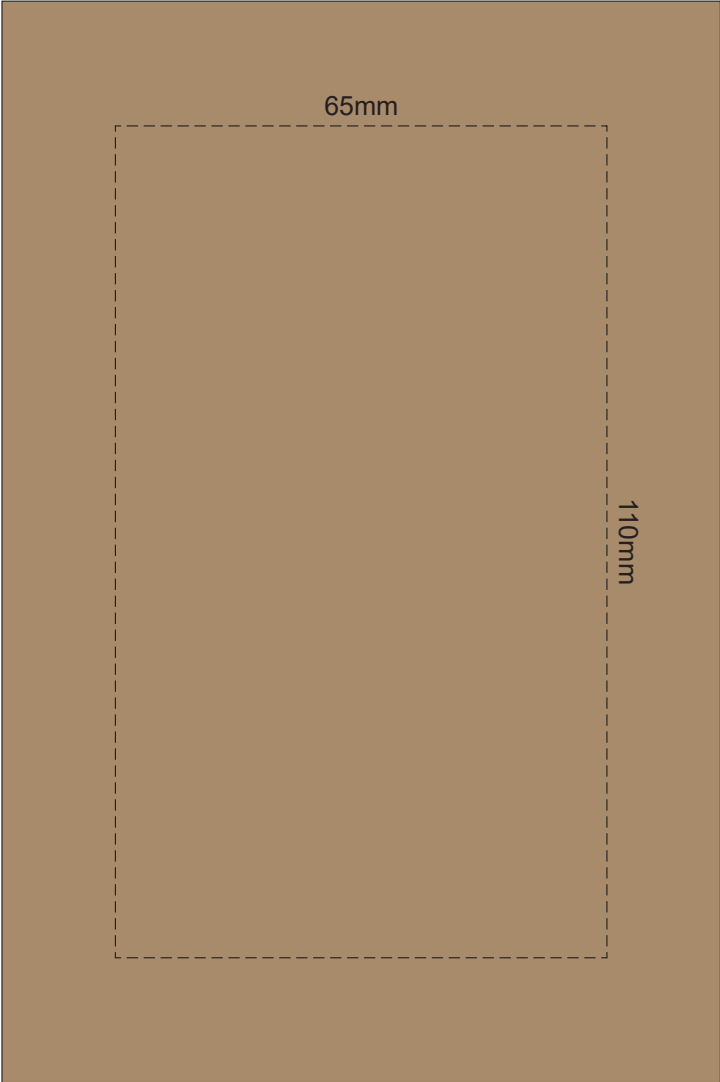

100% of Actual Size
Digital Packaging Print
FRONT