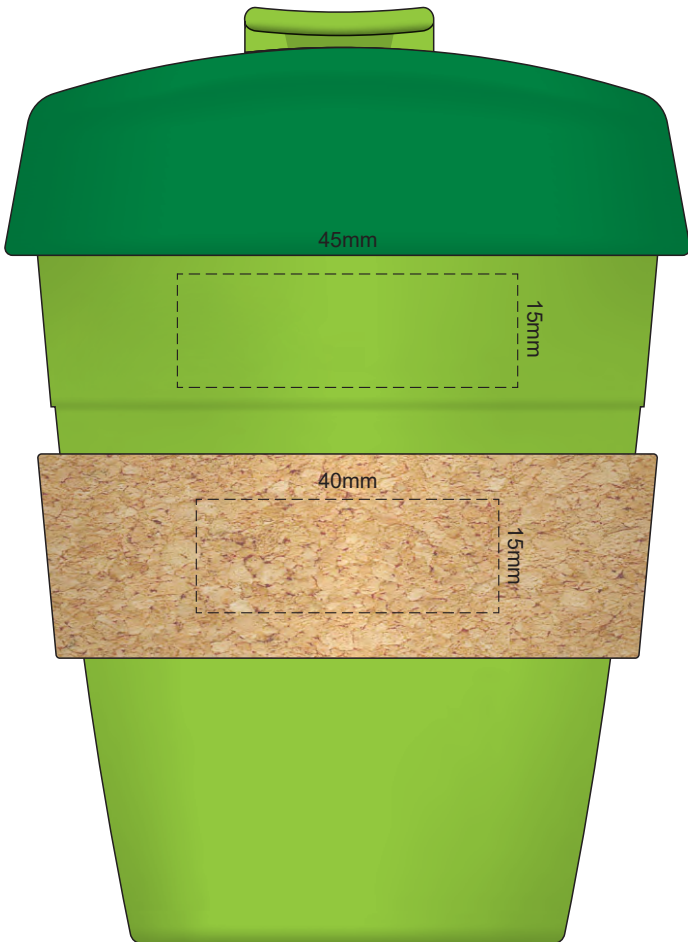

100% of Actual Size
Pad Print

+Natura has speckles

100% of Actual Size
Laser Engraving

This band is a natural material with variances in texture and colour which may effect the finished result

This band is a natural material with variances in texture and colour which may effect the finished result

 Engraved Finish

100% of Actual Size
Digital Packaging Print
FRONT

Artwork will be printed directly onto the product via CMYK printing (no white), colours will not be vibrant due to white ink not being available for this process.