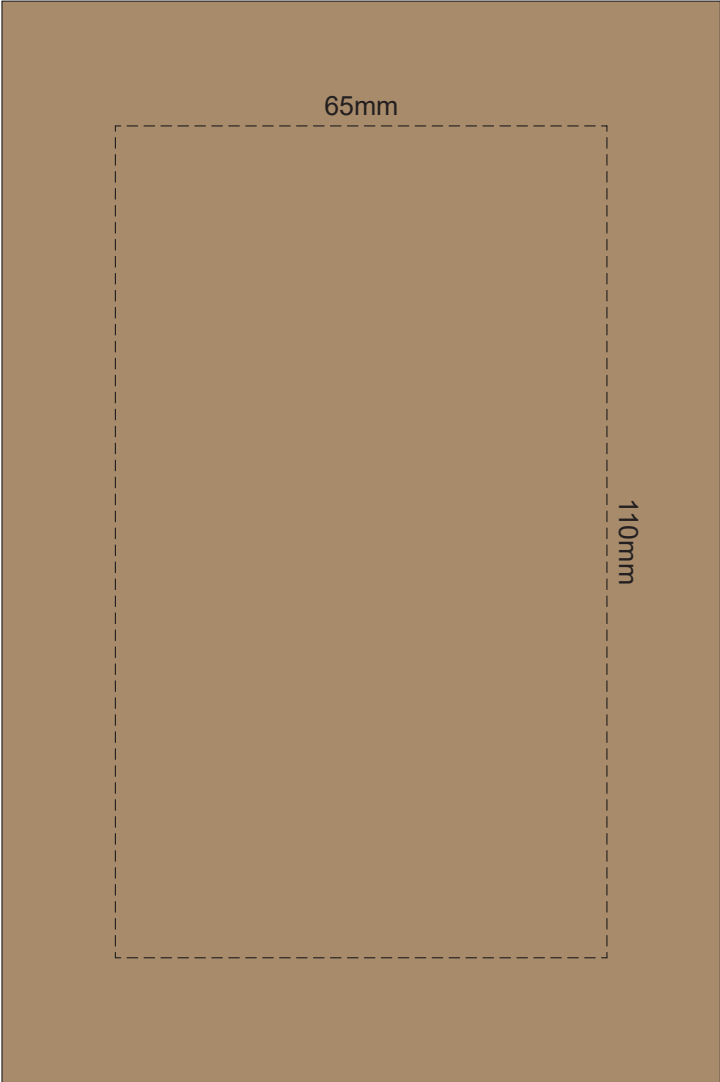

100% of Actual Size
Pad Print

100% of Actual Size
Pad Print

SIDE 1

SIDE 2

Flip Colour	Lid Colour	Band Colour
Grey	Grey	Grey
White	White	White
Yellow	Yellow	Yellow
Orange	Orange	Orange
Pink	Pink	Pink
Red	Red	Red
Light Green	Light Green	Light Green
Green	Green	Green
Cyan	Cyan	Cyan
Blue	Blue	Blue
Dark Blue	Dark Blue	Dark Blue
Purple	Purple	Purple
Dark Grey	Dark Grey	Dark Grey

100% of Actual Size
Screen Print (one colour)

100% of Actual Size
Screen Print (one colour)
Double Sided Template Front & Back

Red Line = Exact opposites of the product
(centre artwork to the red line)

Flip Colour	Lid Colour	Band Colour
Grey	Grey	Grey
White	White	White
Yellow	Yellow	Yellow
Orange	Orange	Orange
Pink	Pink	Pink
Red	Red	Red
Light Green	Light Green	Light Green
Green	Green	Green
Cyan	Cyan	Cyan
Blue	Blue	Blue
Dark Blue	Dark Blue	Dark Blue
Purple	Purple	Purple
Black	Black	Black

100% of Actual Size
Silicone Digital Print
Debossed

SIDE 1

SIDE 2

100% of Actual Size
Digital Packaging Print
FRONT

Artwork will be printed directly onto the product via CMYK printing (no white), colours will not be vibrant due to white ink not being available for this process.