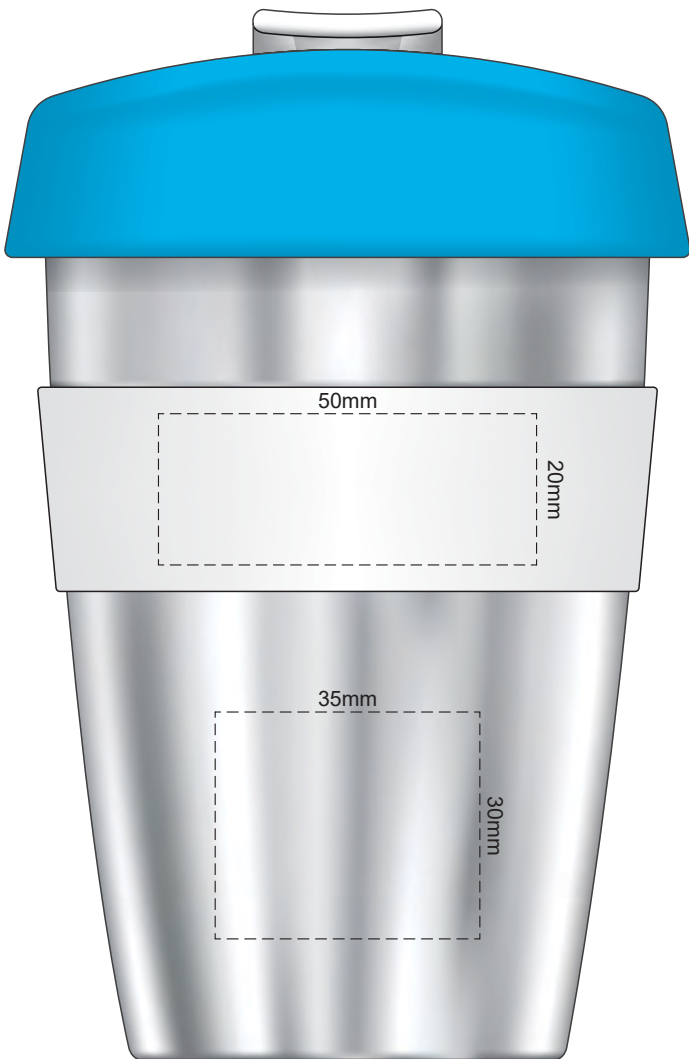

Flip Colour	Lid Colour	Band Colour
White	White	White
Yellow	Yellow	Yellow
Orange	Orange	Orange
Pink	Pink	Pink
Red	Red	Red
Light Green	Light Green	Light Green
Green	Green	Green
Teal	Teal	Teal
Blue	Blue	Blue
Dark Blue	Dark Blue	Dark Blue
Purple	Purple	Purple
Grey	Grey	Grey

100% of Actual Size
Pad Print

100% of Actual Size
Pad Print

SIDE 1

SIDE 2

Flip Colour	Lid Colour	Band Colour
Grey	Grey	Grey
White	White	White
Yellow	Yellow	Yellow
Orange	Orange	Orange
Pink	Pink	Pink
Red	Red	Red
Light Green	Light Green	Light Green
Green	Green	Green
Cyan	Cyan	Cyan
Blue	Blue	Blue
Dark Blue	Dark Blue	Dark Blue
Purple	Purple	Purple
Dark Grey	Dark Grey	Dark Grey

100% of Actual Size
Screen Print (one colour)

100% of Actual Size
Screen Print (one colour)
Double Sided Template Front & Back

Red Line = Exact opposites of the product
(centre artwork to the red line)

Flip Colour	Lid Colour	Band Colour
Grey	Grey	Grey
White	White	White
Yellow	Yellow	Yellow
Orange	Orange	Orange
Pink	Pink	Pink
Red	Red	Red
Light Green	Light Green	Light Green
Green	Green	Green
Cyan	Cyan	Cyan
Blue	Blue	Blue
Dark Blue	Dark Blue	Dark Blue
Purple	Purple	Purple
Black	Black	Black

100% of Actual Size
Silicone Digital Print
Debossed

SIDE 1

SIDE 2

100% of Actual Size
Digital Packaging Print
FRONT

Artwork will be printed directly onto the product via CMYK printing (no white), colours will not be vibrant due to white ink not being available for this process.