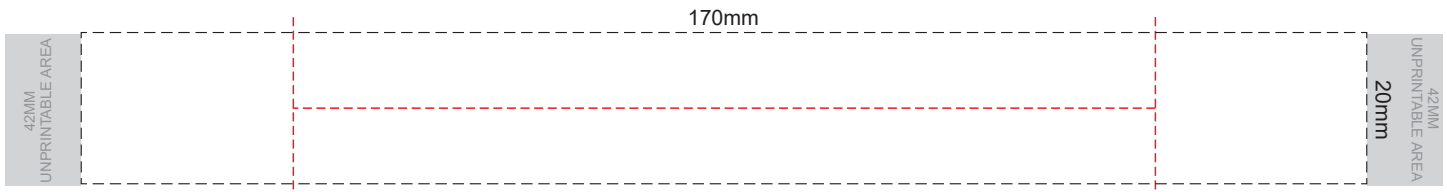

100% of Actual Size
Pad Print

100% of Actual Size
Pad Print

SIDE 1

SIDE 2

Flip Colour	Lid Colour	Band Colour
Grey	Grey	Grey
White	White	White
Yellow	Yellow	Yellow
Orange	Orange	Orange
Pink	Pink	Pink
Red	Red	Red
Light Green	Light Green	Light Green
Green	Green	Green
Cyan	Cyan	Cyan
Blue	Blue	Blue
Dark Blue	Dark Blue	Dark Blue
Purple	Purple	Purple
Dark Grey	Dark Grey	Dark Grey

100% of Actual Size
Screen Print (one colour)

100% of Actual Size
Screen Print (one colour)
Double Sided Template Front & Back

Red Line = Exact opposites of the product
(centre artwork to the red line)

Flip Colour	Lid Colour	Band Colour
Grey	Grey	Grey
White	White	White
Yellow	Yellow	Yellow
Orange	Orange	Orange
Pink	Pink	Pink
Red	Red	Red
Light Green	Light Green	Light Green
Green	Green	Green
Cyan	Cyan	Cyan
Blue	Blue	Blue
Dark Blue	Dark Blue	Dark Blue
Purple	Purple	Purple
Black	Black	Black