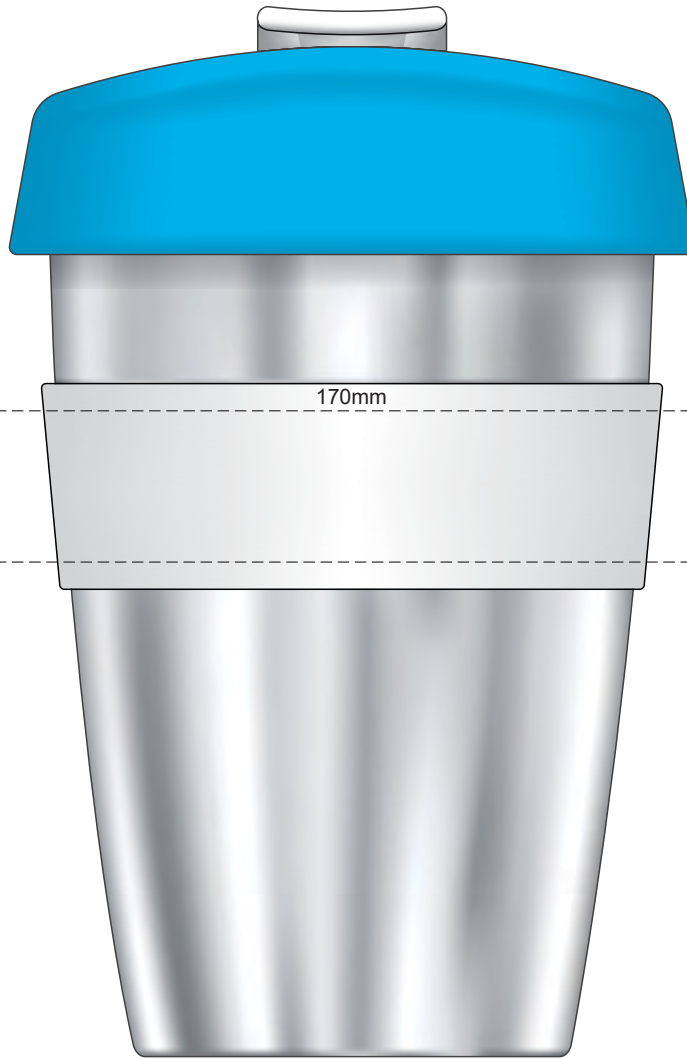

100% of Actual Size
Pad Print

100% of Actual Size
Pad Print

SIDE 1

SIDE 2

Flip Colour	Lid Colour	Band Colour
Grey	Grey	Grey
White	White	White
Yellow	Yellow	Yellow
Orange	Orange	Orange
Pink	Pink	Pink
Red	Red	Red
Light Green	Light Green	Light Green
Green	Green	Green
Cyan	Cyan	Cyan
Blue	Blue	Blue
Dark Blue	Dark Blue	Dark Blue
Purple	Purple	Purple
Dark Grey	Dark Grey	Dark Grey

100% of Actual Size
Screen Print (one colour)

100% of Actual Size
Screen Print (one colour)
Double Sided Template Front & Back

Red Line = Exact opposites of the product
(centre artwork to the red line)

Flip Colour	Lid Colour	Band Colour
Grey	Grey	Grey
White	White	White
Yellow	Yellow	Yellow
Orange	Orange	Orange
Pink	Pink	Pink
Red	Red	Red
Light Green	Light Green	Light Green
Green	Green	Green
Cyan	Cyan	Cyan
Blue	Blue	Blue
Dark Blue	Dark Blue	Dark Blue
Purple	Purple	Purple
Black	Black	Black

100% of Actual Size
Silicone Digital Print
Debossed

SIDE 1

SIDE 2

100% of Actual Size
Digital Packaging Print
FRONT

Artwork will be printed directly onto the product via CMYK printing (no white), colours will not be vibrant due to white ink not being available for this process.