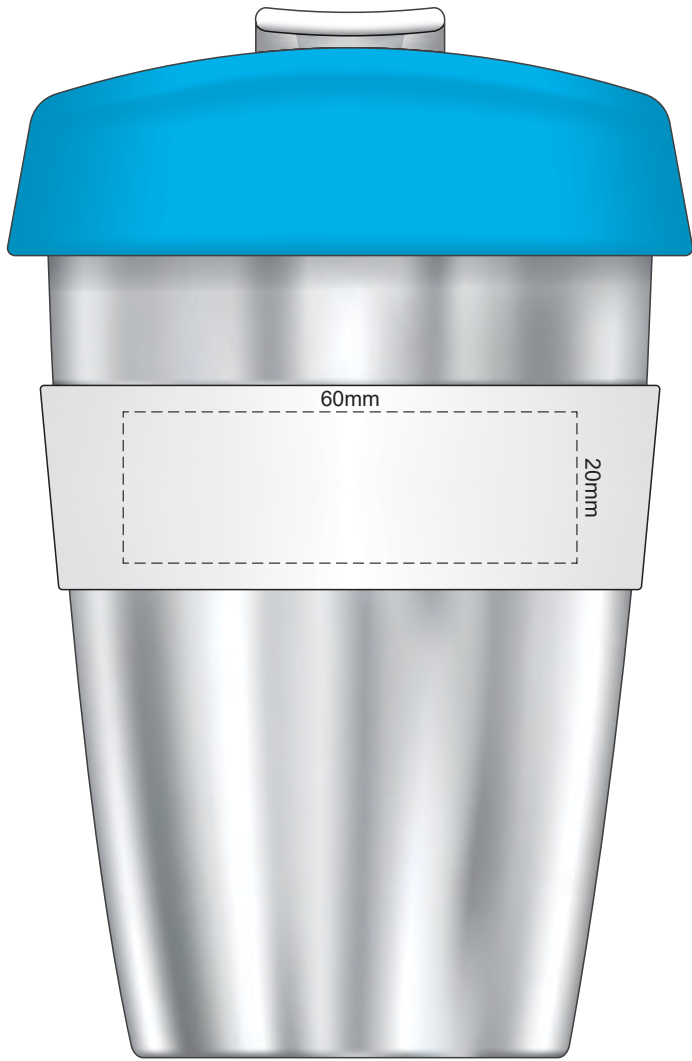

100% of Actual Size
Pad Print

100% of Actual Size
Pad Print

SIDE 1

SIDE 2

Flip Colour	Lid Colour	Band Colour
Grey	Grey	Grey
White	White	White
Yellow	Yellow	Yellow
Orange	Orange	Orange
Pink	Pink	Pink
Red	Red	Red
Light Green	Light Green	Light Green
Green	Green	Green
Cyan	Cyan	Cyan
Blue	Blue	Blue
Dark Blue	Dark Blue	Dark Blue
Purple	Purple	Purple
Dark Grey	Dark Grey	Dark Grey

100% of Actual Size
Screen Print (one colour)

100% of Actual Size
Screen Print (one colour)
Double Sided Template Front & Back

Red Line = Exact opposites of the product
(centre artwork to the red line)

Flip Colour	Lid Colour	Band Colour
Grey	Grey	Grey
White	White	White
Yellow	Yellow	Yellow
Orange	Orange	Orange
Pink	Pink	Pink
Red	Red	Red
Light Green	Light Green	Light Green
Green	Green	Green
Cyan	Cyan	Cyan
Blue	Blue	Blue
Dark Blue	Dark Blue	Dark Blue
Purple	Purple	Purple
Black	Black	Black

100% of Actual Size
Silicone Digital Print
Debossed

SIDE 1

SIDE 2

100% of Actual Size
Digital Packaging Print
FRONT

Artwork will be printed directly onto the product via CMYK printing (no white), colours will not be vibrant due to white ink not being available for this process.