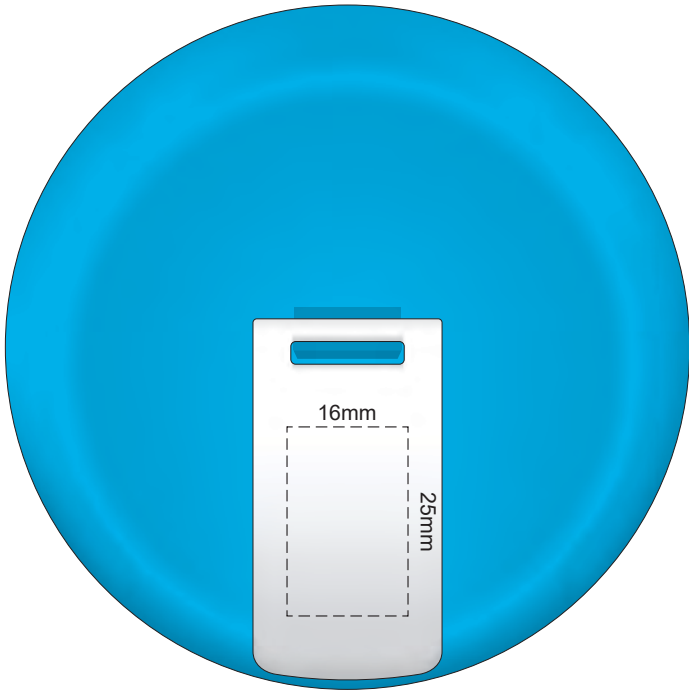

Flip Colour	Lid Colour	Band Colour
White	White	White
Yellow	Yellow	Yellow
Orange	Orange	Orange
Pink	Pink	Pink
Red	Red	Red
Light Green	Light Green	Light Green
Green	Green	Green
Teal	Teal	Teal
Blue	Blue	Blue
Dark Blue	Dark Blue	Dark Blue
Purple	Purple	Purple
Grey	Grey	Grey

100% of Actual Size
Pad Print

100% of Actual Size
Pad Print

SIDE 1

SIDE 2

Flip Colour	Lid Colour	Band Colour
Grey	Grey	Grey
White	White	White
Yellow	Yellow	Yellow
Orange	Orange	Orange
Pink	Pink	Pink
Red	Red	Red
Light Green	Light Green	Light Green
Green	Green	Green
Cyan	Cyan	Cyan
Blue	Blue	Blue
Dark Blue	Dark Blue	Dark Blue
Purple	Purple	Purple
Dark Grey	Dark Grey	Dark Grey

100% of Actual Size
Screen Print (one colour)

100% of Actual Size
Screen Print (one colour)
Double Sided Template Front & Back

Red Line = Exact opposites of the product
(centre artwork to the red line)

Flip Colour	Lid Colour	Band Colour
Grey	Grey	Grey
White	White	White
Yellow	Yellow	Yellow
Orange	Orange	Orange
Pink	Pink	Pink
Red	Red	Red
Light Green	Light Green	Light Green
Green	Green	Green
Cyan	Cyan	Cyan
Blue	Blue	Blue
Dark Blue	Dark Blue	Dark Blue
Purple	Purple	Purple
Black	Black	Black

100% of Actual Size
Silicone Digital Print
Debossed

SIDE 1

SIDE 2

100% of Actual Size
Digital Packaging Print
FRONT

Artwork will be printed directly onto the product via CMYK printing (no white), colours will not be vibrant due to white ink not being available for this process.