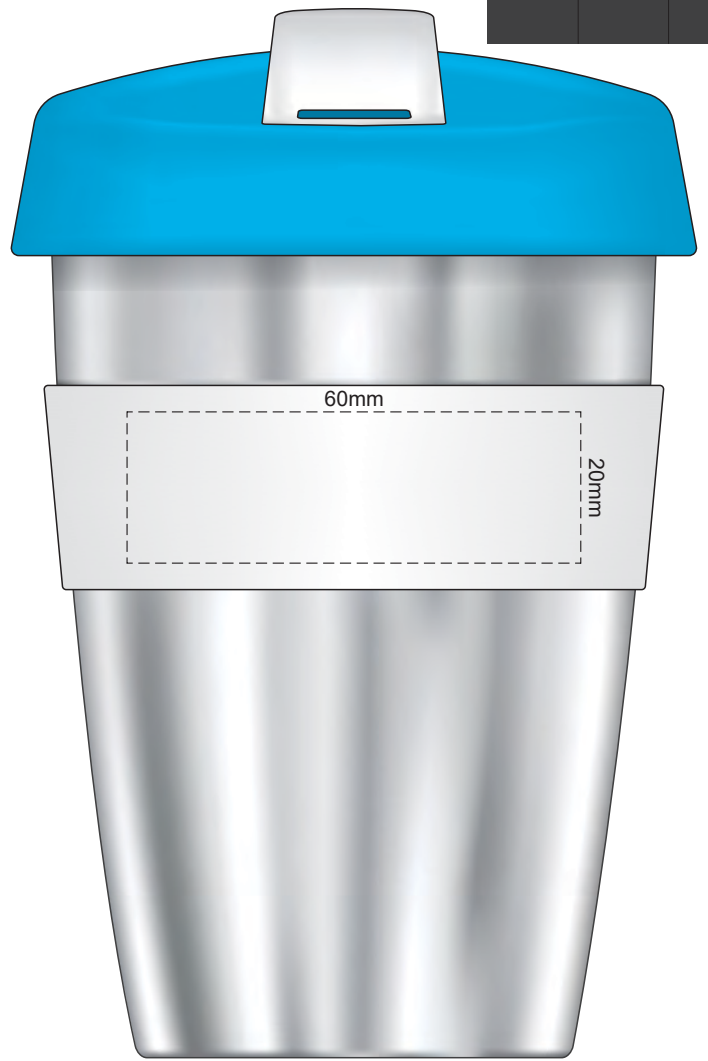

100% of Actual Size
Pad Print

100% of Actual Size
Pad Print

SIDE 1

SIDE 2

Flip Colour	Lid Colour	Band Colour
Grey	Grey	Grey
White	White	White
Yellow	Yellow	Yellow
Orange	Orange	Orange
Pink	Pink	Pink
Red	Red	Red
Light Green	Light Green	Light Green
Green	Green	Green
Cyan	Cyan	Cyan
Blue	Blue	Blue
Dark Blue	Dark Blue	Dark Blue
Purple	Purple	Purple
Dark Grey	Dark Grey	Dark Grey

100% of Actual Size
Screen Print (one colour)

100% of Actual Size
Screen Print (one colour)
Double Sided Template Front & Back

Red Line = Exact opposites of the product
(centre artwork to the red line)

Flip Colour	Lid Colour	Band Colour
Grey	Grey	Grey
White	White	White
Yellow	Yellow	Yellow
Orange	Orange	Orange
Pink	Pink	Pink
Red	Red	Red
Light Green	Light Green	Light Green
Green	Green	Green
Cyan	Cyan	Cyan
Blue	Blue	Blue
Dark Blue	Dark Blue	Dark Blue
Purple	Purple	Purple
Black	Black	Black

100% of Actual Size
Silicone Digital Print
Debossed

SIDE 1

SIDE 2

100% of Actual Size
Digital Packaging Print
FRONT

Artwork will be printed directly onto the product via CMYK printing (no white), colours will not be vibrant due to white ink not being available for this process.