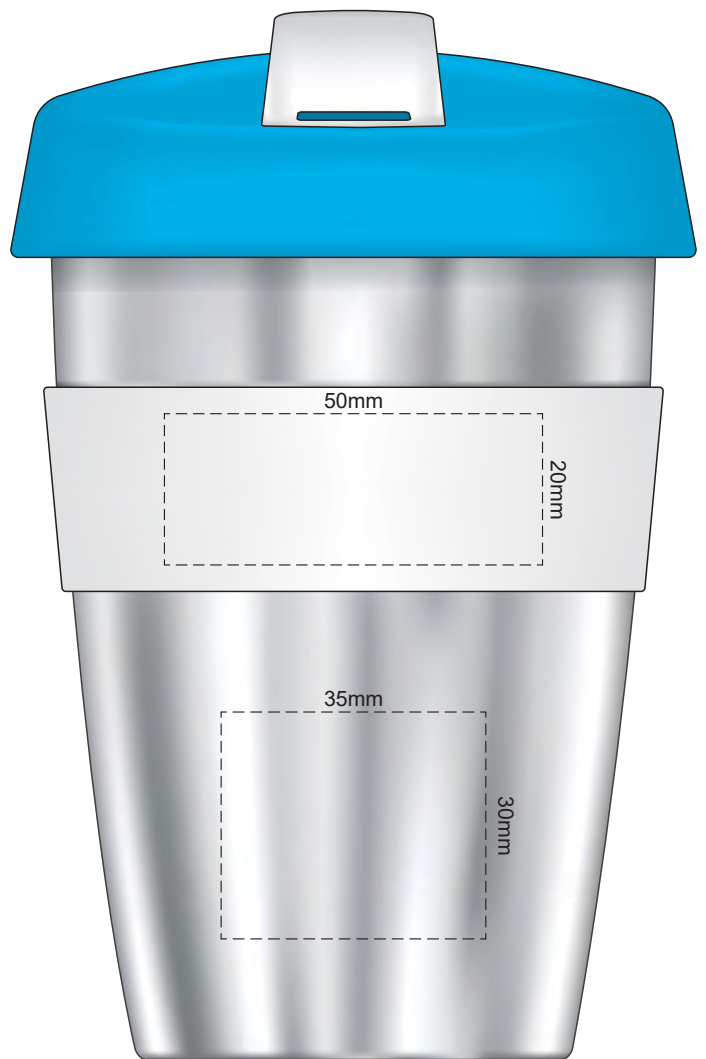

Flip Colour	Lid Colour	Band Colour
White	White	White
Yellow	Yellow	Yellow
Orange	Orange	Orange
Pink	Pink	Pink
Red	Red	Red
Light Green	Light Green	Light Green
Green	Green	Green
Teal	Teal	Teal
Blue	Blue	Blue
Dark Blue	Dark Blue	Dark Blue
Purple	Purple	Purple
Grey	Grey	Grey

100% of Actual Size
Pad Print

100% of Actual Size
Pad Print

SIDE 1

SIDE 2

Flip Colour	Lid Colour	Band Colour
Grey	Grey	Grey
White	White	White
Yellow	Yellow	Yellow
Orange	Orange	Orange
Pink	Pink	Pink
Red	Red	Red
Light Green	Light Green	Light Green
Green	Green	Green
Cyan	Cyan	Cyan
Blue	Blue	Blue
Dark Blue	Dark Blue	Dark Blue
Purple	Purple	Purple
Dark Grey	Dark Grey	Dark Grey

100% of Actual Size
Screen Print (one colour)

100% of Actual Size
Screen Print (one colour)
Double Sided Template Front & Back

Red Line = Exact opposites of the product
(centre artwork to the red line)

Flip Colour	Lid Colour	Band Colour
Grey	Grey	Grey
White	White	White
Yellow	Yellow	Yellow
Orange	Orange	Orange
Pink	Pink	Pink
Red	Red	Red
Light Green	Light Green	Light Green
Green	Green	Green
Cyan	Cyan	Cyan
Blue	Blue	Blue
Dark Blue	Dark Blue	Dark Blue
Purple	Purple	Purple
Black	Black	Black

100% of Actual Size
Silicone Digital Print
Debossed

SIDE 1

SIDE 2

100% of Actual Size
Digital Packaging Print
FRONT

Artwork will be printed directly onto the product via CMYK printing (no white), colours will not be vibrant due to white ink not being available for this process.