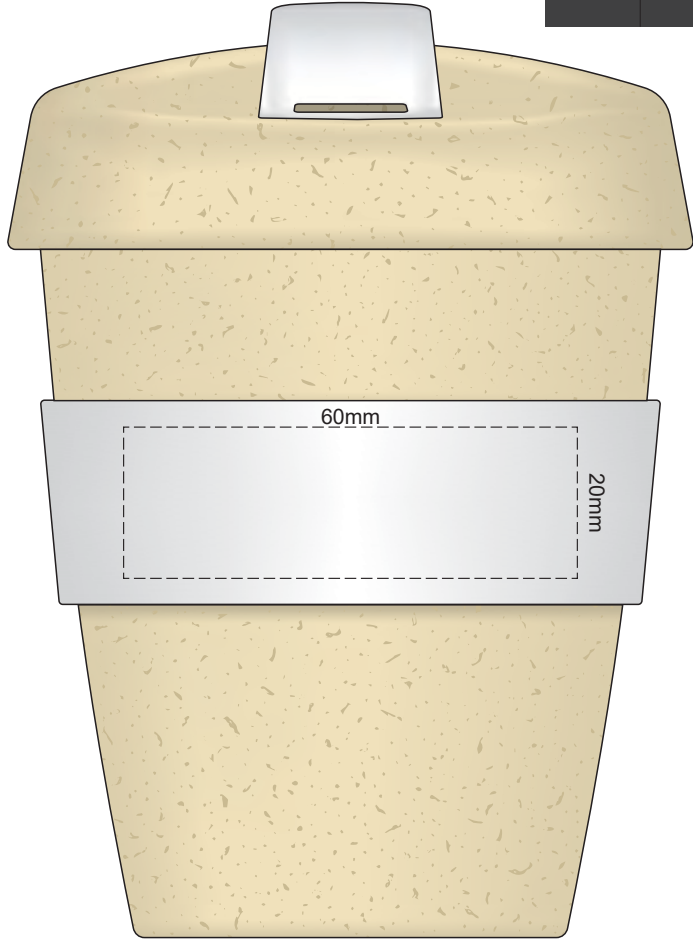

100% of Actual Size  
Pad Print

100% of Actual Size  
Pad Print

SIDE 1

SIDE 2

Flip Colour	Band Colour
Light Tan	Light Tan
Grey	Grey
White	White
Yellow	Yellow
Orange	Orange
Pink	Pink
Red	Red
Light Green	Light Green
Green	Green
Cyan	Cyan
Blue	Blue
Dark Blue	Dark Blue
Purple	Purple
Black	Black

100% of Actual Size  
Screen Print (one colour)

100% of Actual Size  
Screen Print (one colour)  
Double sided template front & back

Red Line = Exact opposites of the product  
(centre artwork to the red line)

Flip Colour	Band Colour
Light Tan	Light Tan
Grey	Grey
White	White
Yellow	Yellow
Orange	Orange
Pink	Pink
Red	Red
Light Green	Light Green
Green	Green
Teal	Teal
Blue	Blue
Dark Blue	Dark Blue
Purple	Purple
Black	Black

100% of Actual Size  
Silicone Digital Print  
Debossed

SIDE 1

SIDE 2

100% of Actual Size  
Digital Packaging Print  
FRONT

Artwork will be printed directly onto the product via CMYK printing (no white), colours will not be vibrant due to white ink not being available for this process.