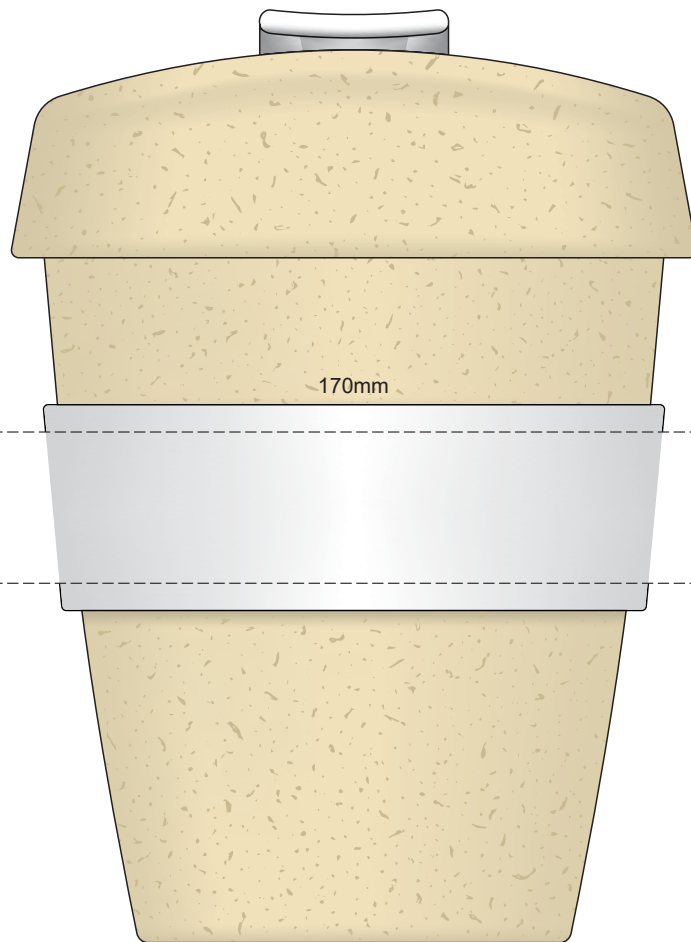

100% of Actual Size  
Pad Print

100% of Actual Size  
Pad Print

SIDE 1

SIDE 2

Flip Colour	Band Colour
Light Tan	Light Tan
Grey	Grey
White	White
Yellow	Yellow
Orange	Orange
Pink	Pink
Red	Red
Light Green	Light Green
Green	Green
Cyan	Cyan
Blue	Blue
Dark Blue	Dark Blue
Purple	Purple
Black	Black

100% of Actual Size  
Screen Print (one colour)

100% of Actual Size  
Screen Print (one colour)  
Double sided template front & back

Red Line = Exact opposites of the product  
(centre artwork to the red line)

100% of Actual Size  
Silicone Digital Print  
Debossed

SIDE 1

SIDE 2

100% of Actual Size  
Digital Packaging Print  
FRONT

Artwork will be printed directly onto the product via CMYK printing (no white), colours will not be vibrant due to white ink not being available for this process.