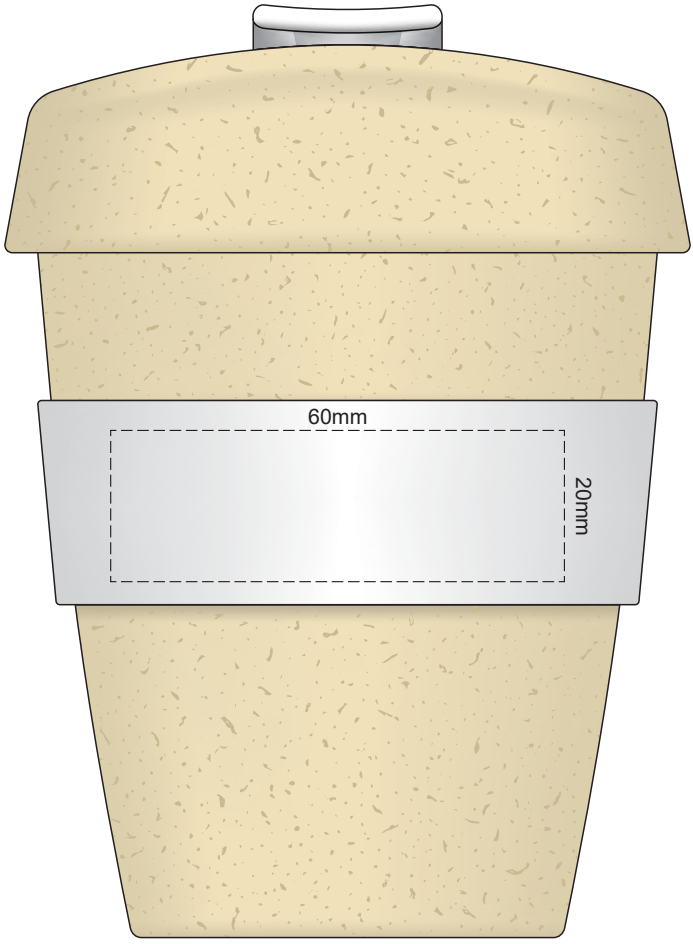

100% of Actual Size  
Pad Print

100% of Actual Size  
Pad Print

SIDE 1

SIDE 2

Flip Colour	Band Colour
Light Tan	Light Tan
Grey	Grey
White	White
Yellow	Yellow
Orange	Orange
Pink	Pink
Red	Red
Light Green	Light Green
Green	Green
Cyan	Cyan
Blue	Blue
Dark Blue	Dark Blue
Purple	Purple
Black	Black

100% of Actual Size  
Screen Print (one colour)

100% of Actual Size  
Screen Print (one colour)  
Double sided template front & back

Red Line = Exact opposites of the product  
(centre artwork to the red line)

Flip Colour	Band Colour
Light Tan	Light Tan
Grey	Grey
White	White
Yellow	Yellow
Orange	Orange
Pink	Pink
Red	Red
Light Green	Light Green
Green	Green
Teal	Teal
Blue	Blue
Dark Blue	Dark Blue
Purple	Purple
Black	Black

100% of Actual Size  
Silicone Digital Print  
Debossed

SIDE 1

SIDE 2

100% of Actual Size  
Digital Packaging Print  
FRONT

Artwork will be printed directly onto the product via CMYK printing (no white), colours will not be vibrant due to white ink not being available for this process.