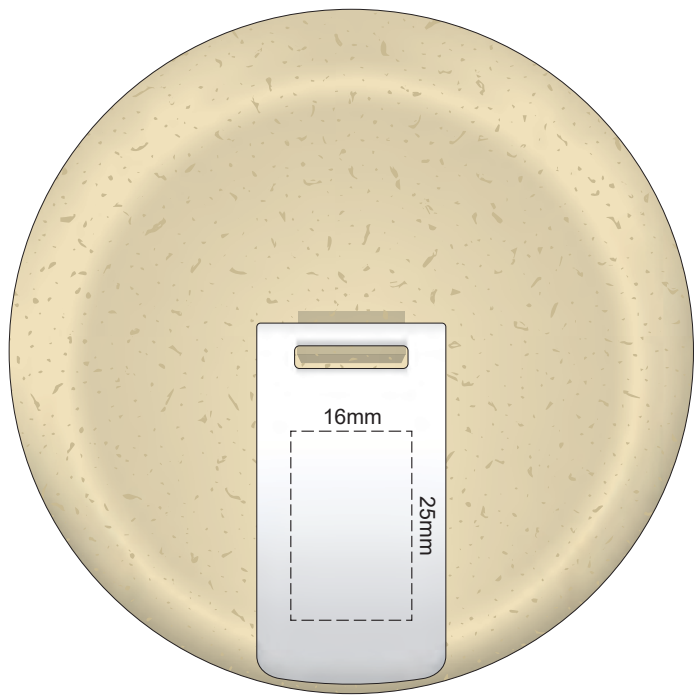

Flip Colour	Band Colour
Light Tan	Light Tan
Grey	Grey
White	White
Yellow	Yellow
Orange	Orange
Pink	Pink
Red	Red
Light Green	Light Green
Green	Green
Teal	Teal
Blue	Blue
Dark Blue	Dark Blue
Purple	Purple
Black	Black

100% of Actual Size  
Pad Print

100% of Actual Size  
Pad Print

SIDE 1

SIDE 2

Flip Colour	Band Colour
Light Tan	Light Tan
Grey	Grey
White	White
Yellow	Yellow
Orange	Orange
Pink	Pink
Red	Red
Light Green	Light Green
Green	Green
Cyan	Cyan
Blue	Blue
Dark Blue	Dark Blue
Purple	Purple
Black	Black

100% of Actual Size  
Screen Print (one colour)

100% of Actual Size  
Screen Print (one colour)  
Double sided template front & back

Red Line = Exact opposites of the product  
(centre artwork to the red line)