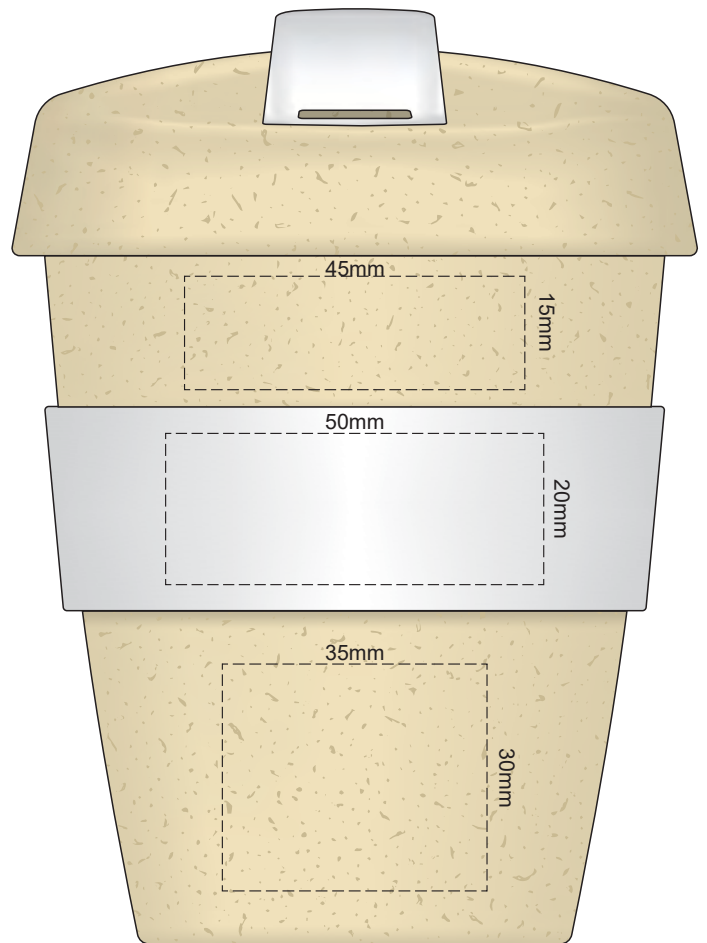

Flip Colour	Band Colour
Light Tan	Light Tan
Grey	Grey
White	White
Yellow	Yellow
Orange	Orange
Pink	Pink
Red	Red
Light Green	Light Green
Green	Green
Teal	Teal
Blue	Blue
Dark Blue	Dark Blue
Purple	Purple
Black	Black

100% of Actual Size  
Pad Print

100% of Actual Size  
Pad Print

SIDE 1

SIDE 2

Flip Colour	Band Colour
Light Tan	Light Tan
Grey	Grey
White	White
Yellow	Yellow
Orange	Orange
Pink	Pink
Red	Red
Light Green	Light Green
Green	Green
Cyan	Cyan
Blue	Blue
Dark Blue	Dark Blue
Purple	Purple
Black	Black

100% of Actual Size  
Screen Print (one colour)

100% of Actual Size  
Screen Print (one colour)  
Double sided template front & back

Red Line = Exact opposites of the product  
(centre artwork to the red line)

100% of Actual Size  
Silicone Digital Print  
Debossed

SIDE 1

SIDE 2

100% of Actual Size  
Digital Packaging Print  
FRONT

Artwork will be printed directly onto the product via CMYK printing (no white), colours will not be vibrant due to white ink not being available for this process.