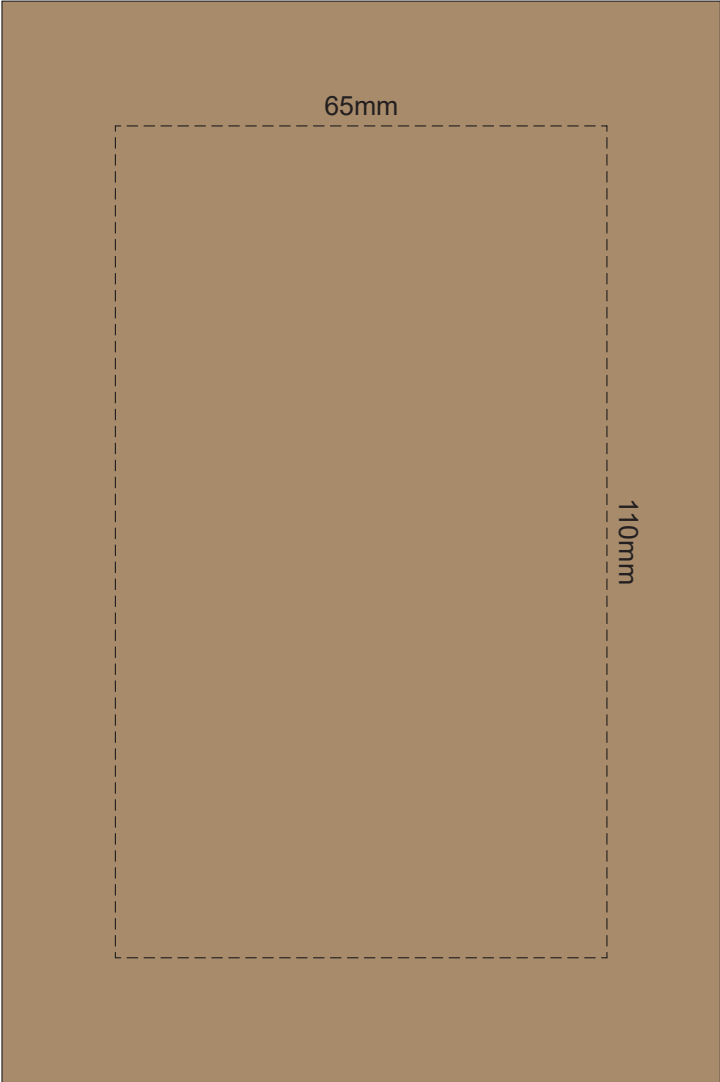

100% of Actual Size  
Pad Print

100% of Actual Size  
Pad Print

SIDE 1

SIDE 2

Flip Colour	Band Colour
Light Tan	Light Tan
Grey	Grey
White	White
Yellow	Yellow
Orange	Orange
Pink	Pink
Red	Red
Light Green	Light Green
Green	Green
Cyan	Cyan
Blue	Blue
Dark Blue	Dark Blue
Purple	Purple
Black	Black

100% of Actual Size  
Screen Print (one colour)

100% of Actual Size  
Screen Print (one colour)  
Double sided template front & back

Red Line = Exact opposites of the product  
(centre artwork to the red line)

100% of Actual Size  
Silicone Digital Print  
Debossed

SIDE 1

SIDE 2

100% of Actual Size  
Digital Packaging Print  
FRONT

Artwork will be printed directly onto the product via CMYK printing (no white), colours will not be vibrant due to white ink not being available for this process.