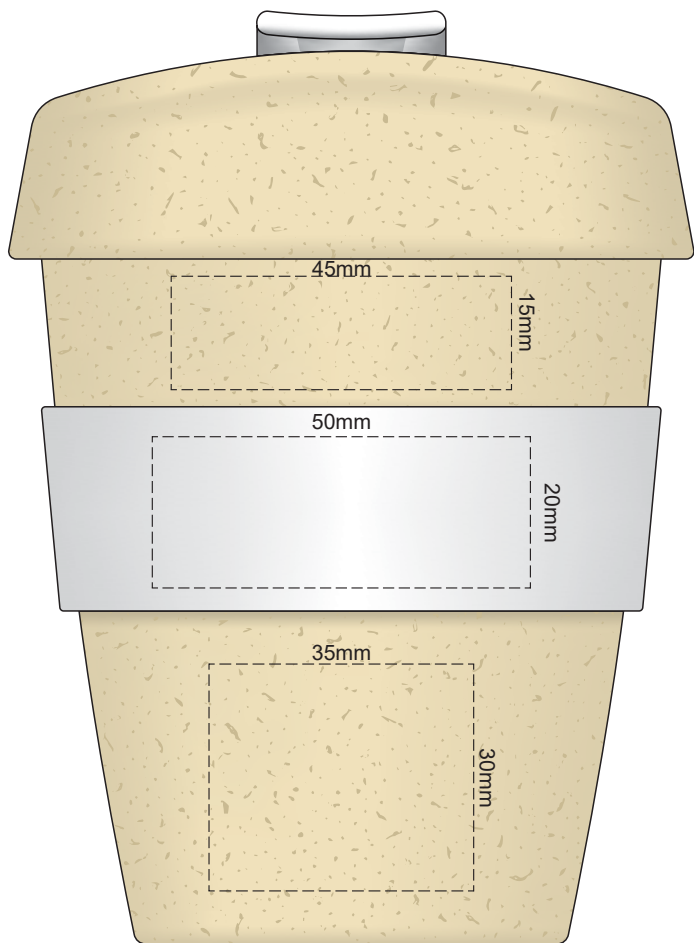

Flip Colour	Band Colour
Light Tan	Light Tan
Grey	Grey
White	White
Yellow	Yellow
Orange	Orange
Pink	Pink
Red	Red
Light Green	Light Green
Green	Green
Teal	Teal
Blue	Blue
Dark Blue	Dark Blue
Purple	Purple
Black	Black

100% of Actual Size  
Pad Print

100% of Actual Size  
Pad Print

SIDE 1

SIDE 2

Flip Colour	Band Colour
Light Tan	Light Tan
Grey	Grey
White	White
Yellow	Yellow
Orange	Orange
Pink	Pink
Red	Red
Light Green	Light Green
Green	Green
Cyan	Cyan
Blue	Blue
Dark Blue	Dark Blue
Purple	Purple
Black	Black

100% of Actual Size  
Screen Print (one colour)

100% of Actual Size  
Screen Print (one colour)  
Double sided template front & back

Red Line = Exact opposites of the product  
(centre artwork to the red line)

100% of Actual Size  
Silicone Digital Print  
Debossed

SIDE 1

SIDE 2

100% of Actual Size  
Digital Packaging Print  
FRONT

Artwork will be printed directly onto the product via CMYK printing (no white), colours will not be vibrant due to white ink not being available for this process.