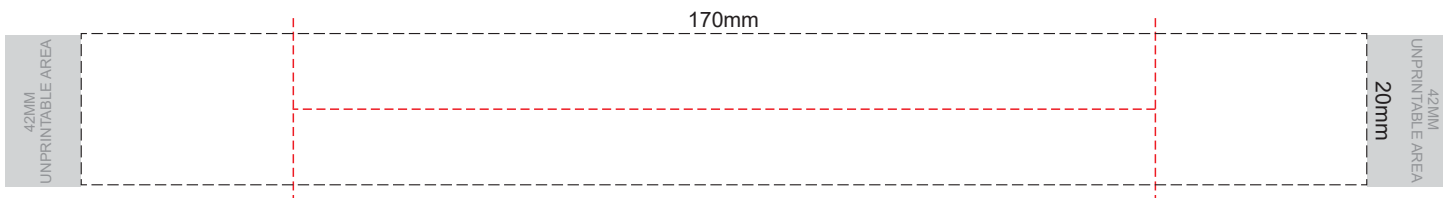

100% of Actual Size  
Pad Print

100% of Actual Size  
Pad Print

SIDE 1

SIDE 2

Flip Colour	Band Colour
Light Tan	Light Tan
Grey	Grey
White	White
Yellow	Yellow
Orange	Orange
Pink	Pink
Red	Red
Light Green	Light Green
Green	Green
Cyan	Cyan
Blue	Blue
Dark Blue	Dark Blue
Purple	Purple
Black	Black

100% of Actual Size  
Screen Print (one colour)

100% of Actual Size  
Screen Print (one colour)  
Double sided template front & back

Red Line = Exact opposites of the product  
(centre artwork to the red line)