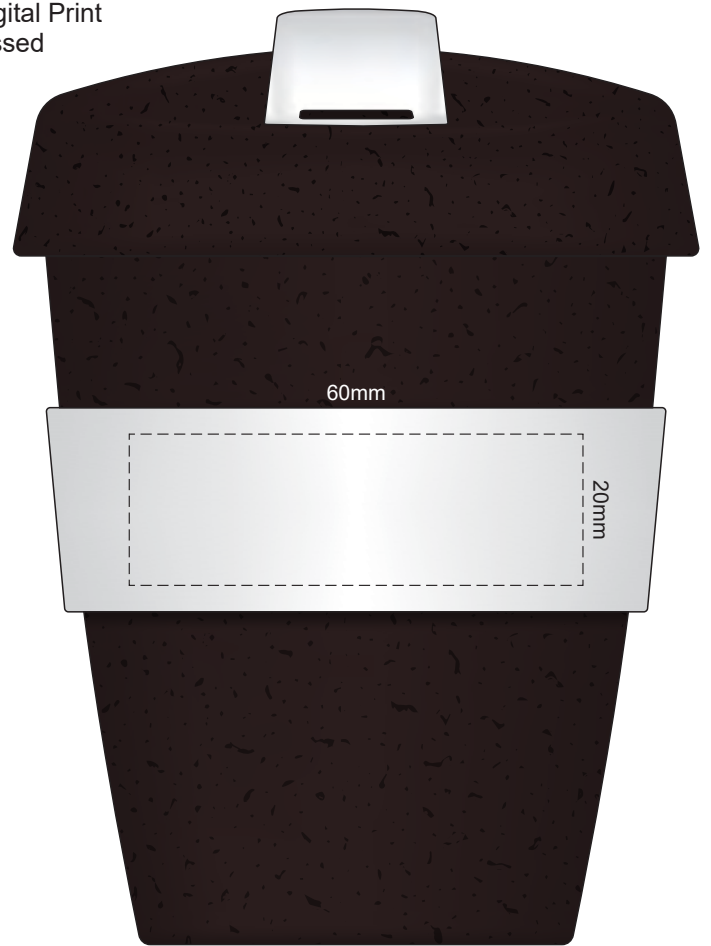

100% of Actual Size  
Pad Print

+Brown has speckles

100% of Actual Size  
Pad Print

SIDE 1

SIDE 2

Flip colour Band colour

100% of Actual Size  
Screen Print (one colour)

+Brown has speckles

100% of Actual Size  
Screen Print (one colour)  
Double sided template front & back  
170mm

Red Line = Exact opposites of the product  
(centre artwork to the red line)

Flip colour	Band colour
White	White
Yellow	Yellow
Orange	Orange
Pink	Pink
Red	Red
Light Green	Light Green
Green	Green
Cyan	Cyan
Blue	Blue
Dark Blue	Dark Blue
Purple	Purple
Grey	Grey

+Brown has speckles

100% of Actual Size  
Silicone Digital Print  
Debossed

SIDE 1

SIDE 2

100% of Actual Size  
Digital Packaging Print  
FRONT

Artwork will be printed directly onto the product via CMYK printing (no white), colours will not be vibrant due to white ink not being available for this process.