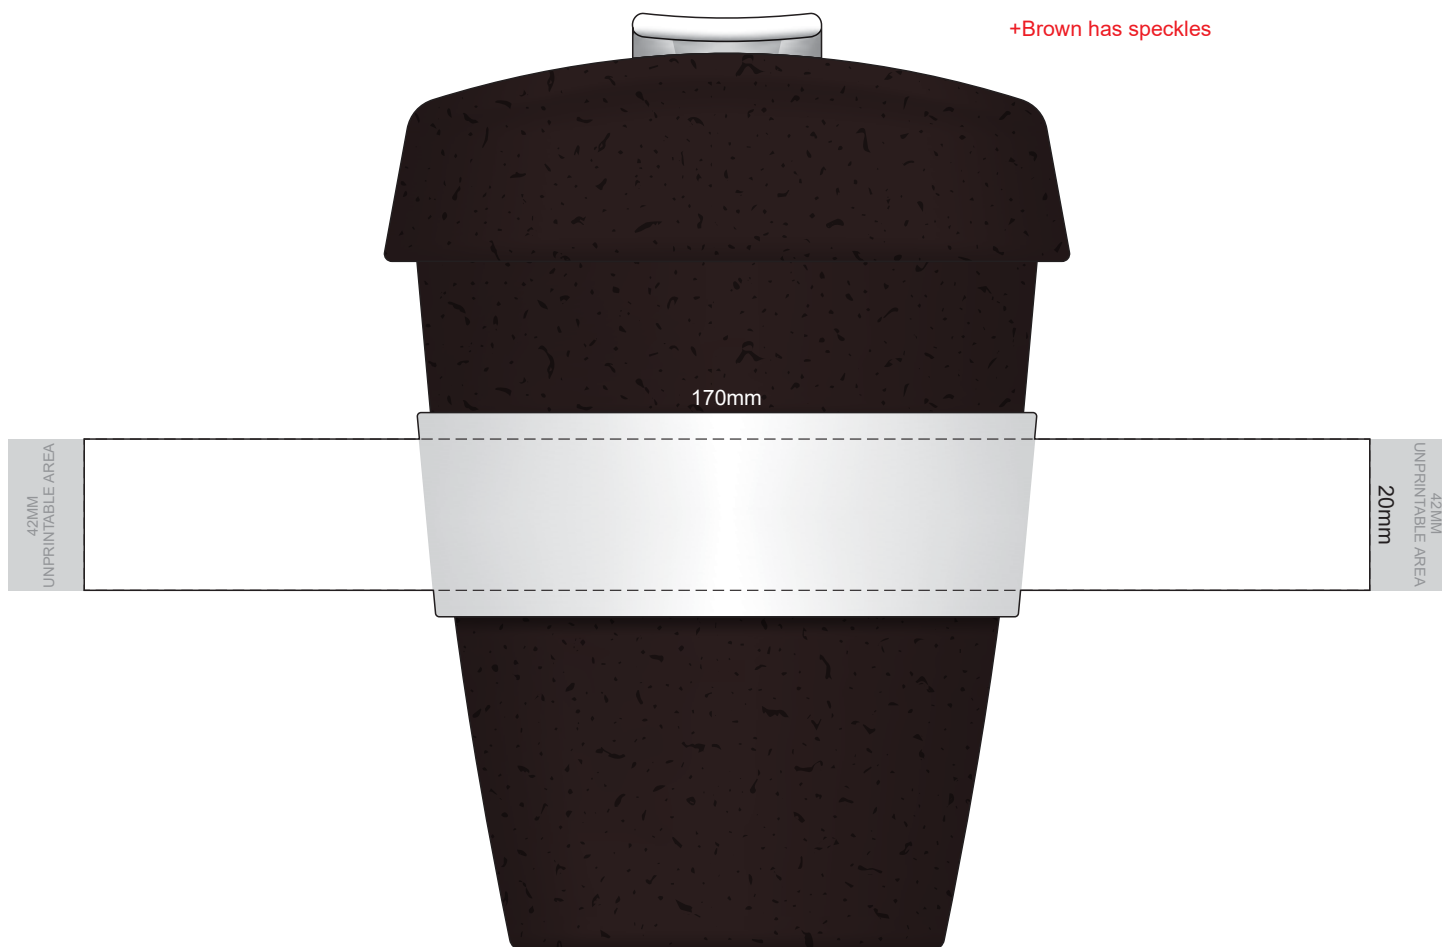

100% of Actual Size  
Pad Print

+Brown has speckles

100% of Actual Size  
Pad Print

SIDE 1

SIDE 2

Flip colour Band colour

100% of Actual Size  
Screen Print (one colour)

+Brown has speckles

100% of Actual Size  
Screen Print (one colour)  
Double sided template front & back  
170mm

Red Line = Exact opposites of the product  
(centre artwork to the red line)

Flip colour	Band colour
White	White
Yellow	Yellow
Orange	Orange
Pink	Pink
Red	Red
Light Green	Light Green
Green	Green
Cyan	Cyan
Blue	Blue
Dark Blue	Dark Blue
Purple	Purple
Grey	Grey

+Brown has speckles

100% of Actual Size  
Silicone Digital Print  
Debossed

SIDE 1

SIDE 2

100% of Actual Size  
Digital Packaging Print  
FRONT

Artwork will be printed directly onto the product via CMYK printing (no white), colours will not be vibrant due to white ink not being available for this process.