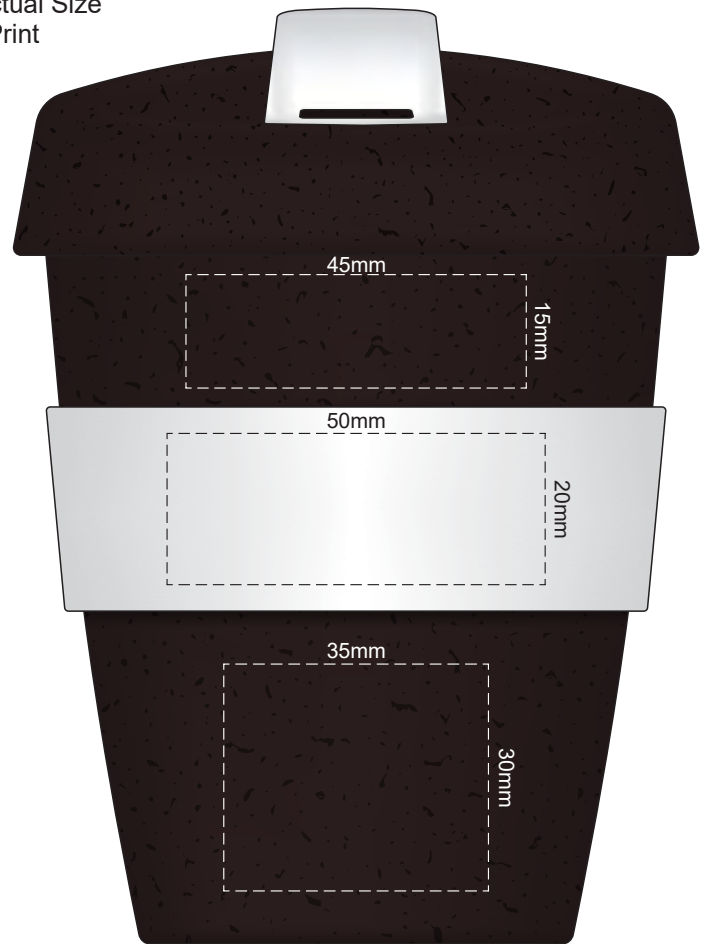

100% of Actual Size  
Pad Print

+Brown has speckles

100% of Actual Size  
Pad Print

SIDE 1

SIDE 2

Flip colour Band colour

100% of Actual Size  
Screen Print (one colour)

+Brown has speckles

100% of Actual Size  
Screen Print (one colour)  
Double sided template front & back  
170mm

Red Line = Exact opposites of the product  
(centre artwork to the red line)

Flip colour	Band colour
White	White
Yellow	Yellow
Orange	Orange
Pink	Pink
Red	Red
Light Green	Light Green
Green	Green
Cyan	Cyan
Blue	Blue
Dark Blue	Dark Blue
Purple	Purple
Grey	Grey

+Brown has speckles

100% of Actual Size  
Silicone Digital Print  
Debossed

SIDE 1

SIDE 2

100% of Actual Size  
Digital Packaging Print  
FRONT

Artwork will be printed directly onto the product via CMYK printing (no white), colours will not be vibrant due to white ink not being available for this process.