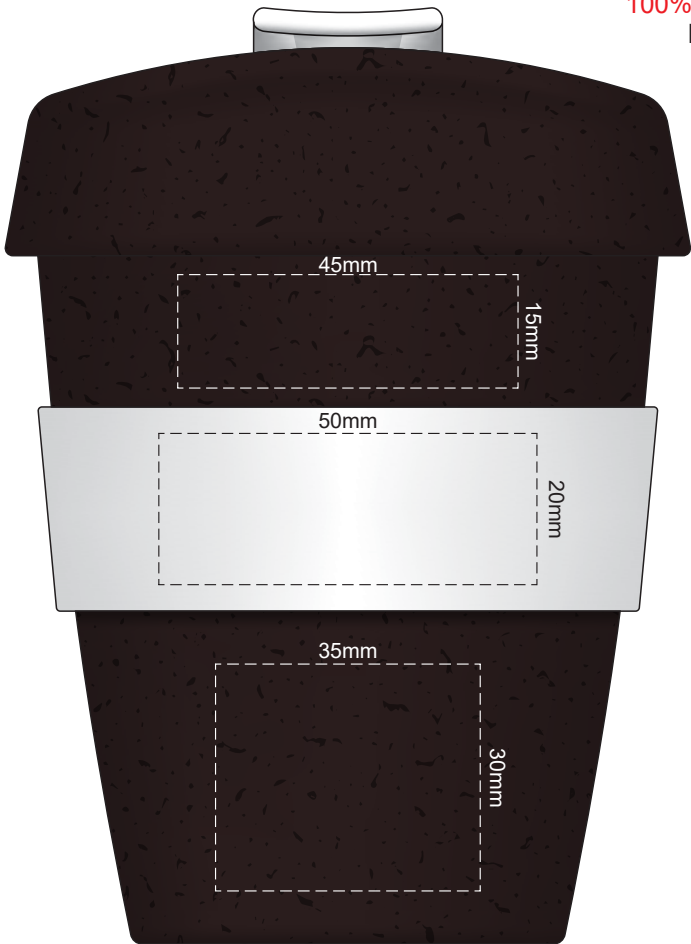

100% of Actual Size  
Pad Print

+Brown has speckles

100% of Actual Size  
Pad Print

SIDE 1

SIDE 2

Flip colour Band colour

100% of Actual Size  
Screen Print (one colour)

+Brown has speckles

100% of Actual Size  
Screen Print (one colour)  
Double sided template front & back  
170mm

Red Line = Exact opposites of the product  
(centre artwork to the red line)

Flip colour	Band colour
White	White
Yellow	Yellow
Orange	Orange
Pink	Pink
Red	Red
Light Green	Light Green
Green	Green
Cyan	Cyan
Blue	Blue
Dark Blue	Dark Blue
Purple	Purple
Grey	Grey

+Brown has speckles

100% of Actual Size  
Silicone Digital Print  
Debossed

SIDE 1

SIDE 2

100% of Actual Size  
Digital Packaging Print  
FRONT

Artwork will be printed directly onto the product via CMYK printing (no white), colours will not be vibrant due to white ink not being available for this process.