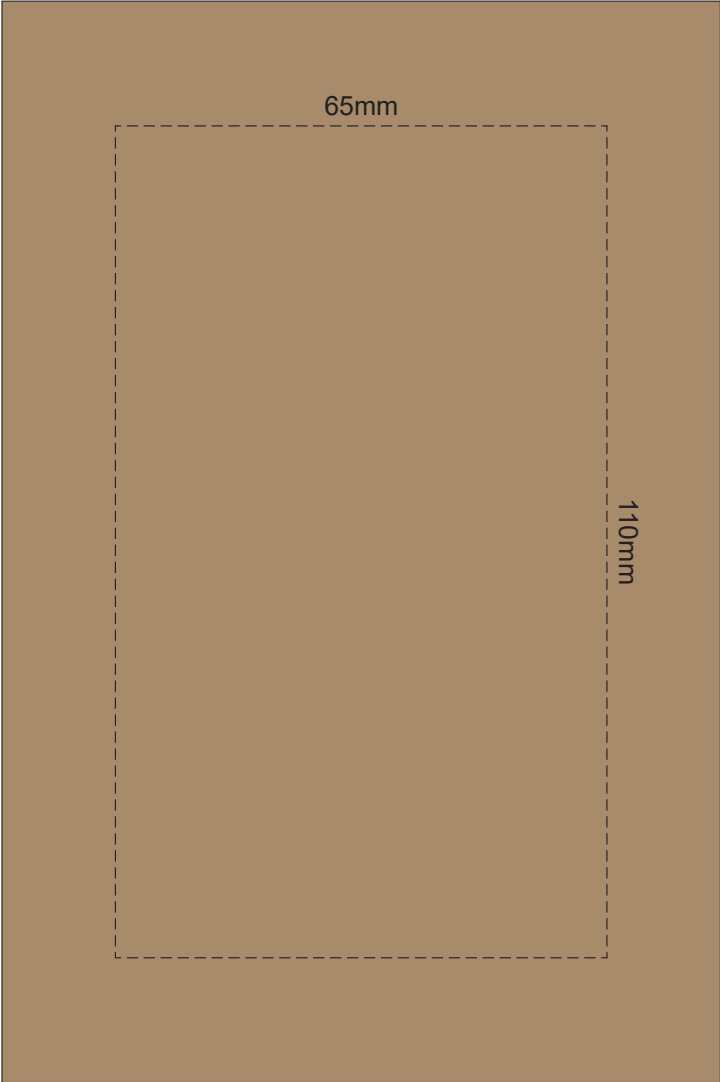

100% of Actual Size  
Pad Print

+Brown has speckles

100% of Actual Size  
Pad Print

SIDE 1

SIDE 2

Flip colour Band colour

100% of Actual Size  
Screen Print (one colour)

+Brown has speckles

100% of Actual Size  
Screen Print (one colour)  
Double sided template front & back  
170mm

Red Line = Exact opposites of the product  
(centre artwork to the red line)

Flip colour	Band colour
White	White
Yellow	Yellow
Orange	Orange
Pink	Pink
Red	Red
Light Green	Light Green
Green	Green
Cyan	Cyan
Blue	Blue
Dark Blue	Dark Blue
Purple	Purple
Grey	Grey

+Brown has speckles

100% of Actual Size  
Silicone Digital Print  
Debossed

SIDE 1

SIDE 2

100% of Actual Size  
Digital Packaging Print  
FRONT

Artwork will be printed directly onto the product via CMYK printing (no white), colours will not be vibrant due to white ink not being available for this process.