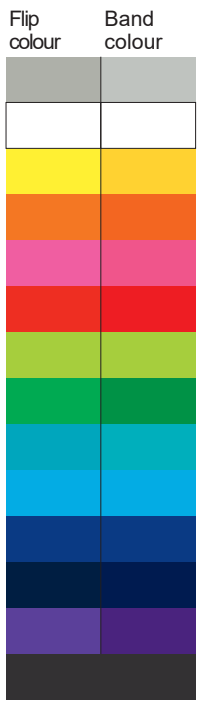

100% of Actual Size  
Pad Print

+Brown has speckles

100% of Actual Size  
Pad Print

SIDE 1

SIDE 2

Flip colour Band colour

100% of Actual Size  
Screen Print (one colour)

+Brown has speckles

100% of Actual Size  
Screen Print (one colour)  
Double sided template front & back  
170mm

Red Line = Exact opposites of the product  
(centre artwork to the red line)

Flip colour	Band colour
White	White
Yellow	Yellow
Orange	Orange
Pink	Pink
Red	Red
Light Green	Light Green
Green	Green
Cyan	Cyan
Blue	Blue
Dark Blue	Dark Blue
Purple	Purple
Grey	Grey

+Brown has speckles

100% of Actual Size  
Silicone Digital Print  
Debossed

SIDE 1

SIDE 2

100% of Actual Size  
Digital Packaging Print  
FRONT

Artwork will be printed directly onto the product via CMYK printing (no white), colours will not be vibrant due to white ink not being available for this process.