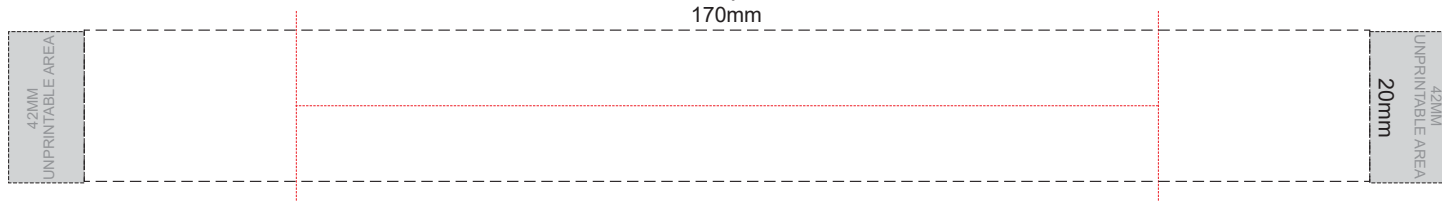

100% of Actual Size  
Pad Print

+Brown has speckles

100% of Actual Size  
Pad Print

SIDE 1

SIDE 2

Flip colour Band colour

100% of Actual Size  
Screen Print (one colour)

+Brown has speckles

100% of Actual Size  
Screen Print (one colour)  
Double sided template front & back  
170mm

Red Line = Exact opposites of the product  
(centre artwork to the red line)

Flip colour	Band colour
White	White
Yellow	Yellow
Orange	Orange
Pink	Pink
Red	Red
Light Green	Light Green
Green	Green
Cyan	Cyan
Blue	Blue
Dark Blue	Dark Blue
Purple	Purple
Grey	Grey

+Brown has speckles

100% of Actual Size  
Silicone Digital Print  
Debossed

SIDE 1

SIDE 2

100% of Actual Size  
Digital Packaging Print  
FRONT

Artwork will be printed directly onto the product via CMYK printing (no white), colours will not be vibrant due to white ink not being available for this process.