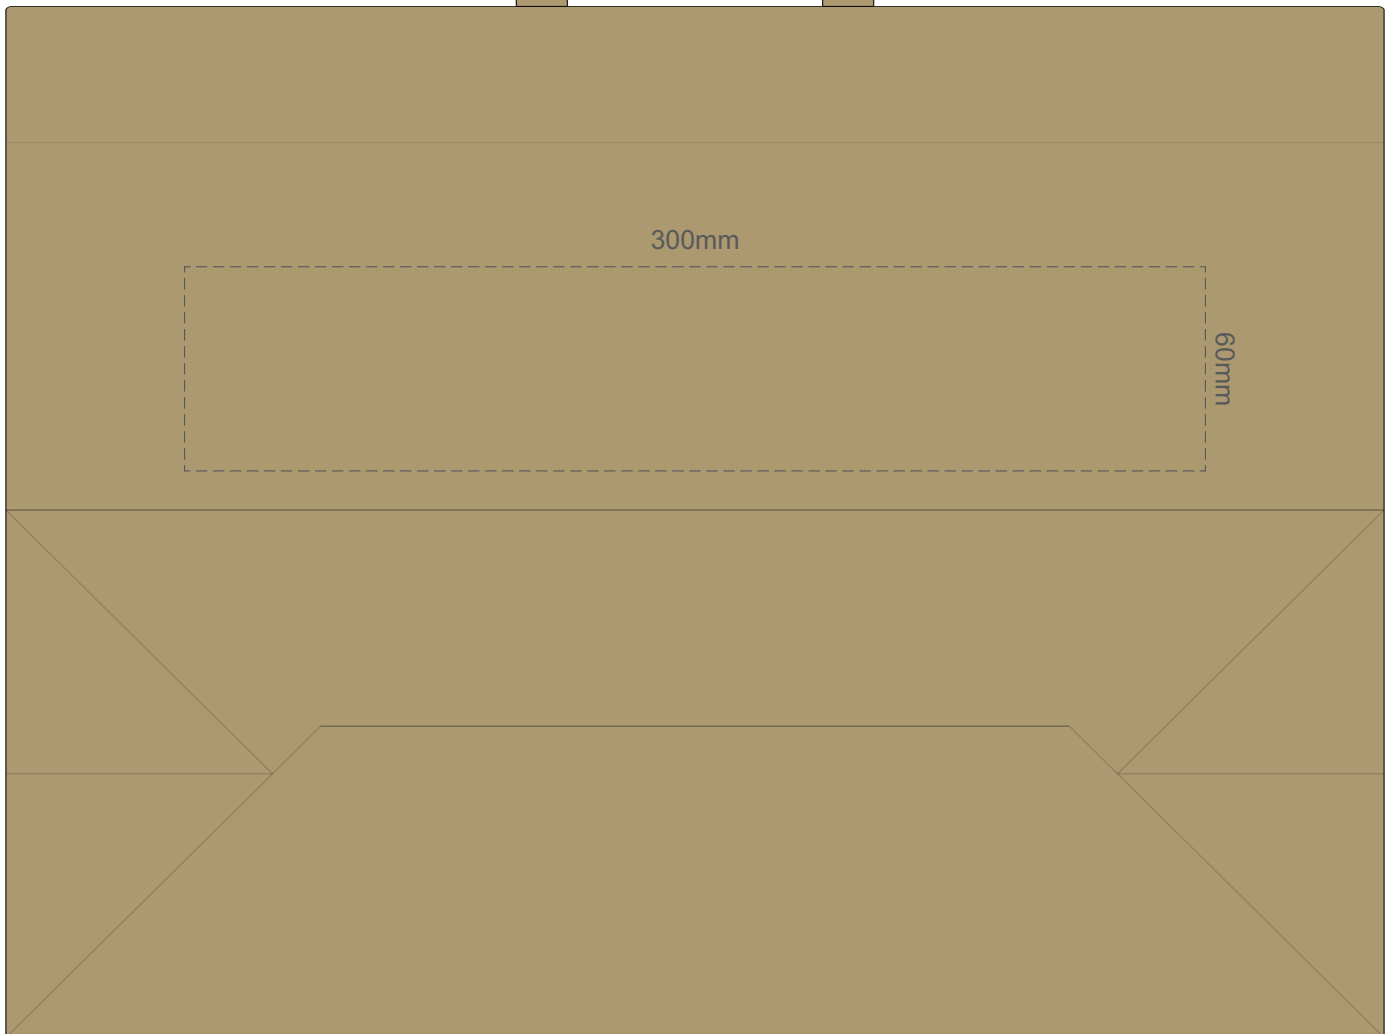

45% of Actual Size
Screen Print (one colour)

FRONT

45% of Actual Size
Screen Print (one colour)

BACK

45% of Actual Size
Digital Packaging Print

FRONT ONLY

Digital Packaging Print is only available on white and natural products.
As this is an uncoated substrate and artwork is printed directly onto the product via CMYK print with **no white** ink base, ink is absorbed into the product, giving the artwork a faded, vintage finish