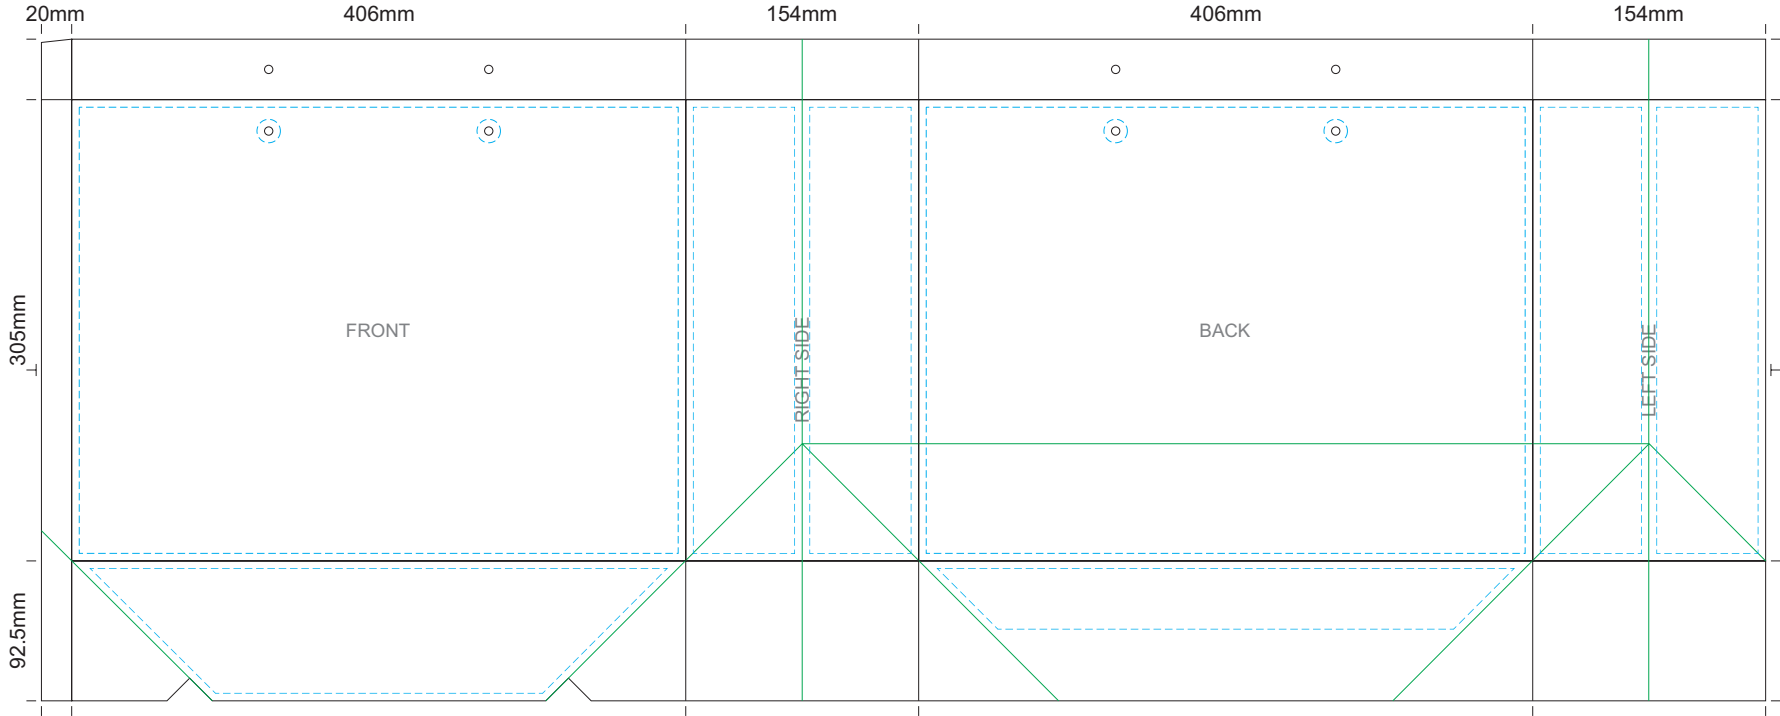

20% of Actual Size  
Full Colour Template

Blue Line = The SIGNIFICANT PRINT AREA  
(Keep all critical images & text within this box)  
Black Line = Maximum print area  
Green Line = Fold Lines