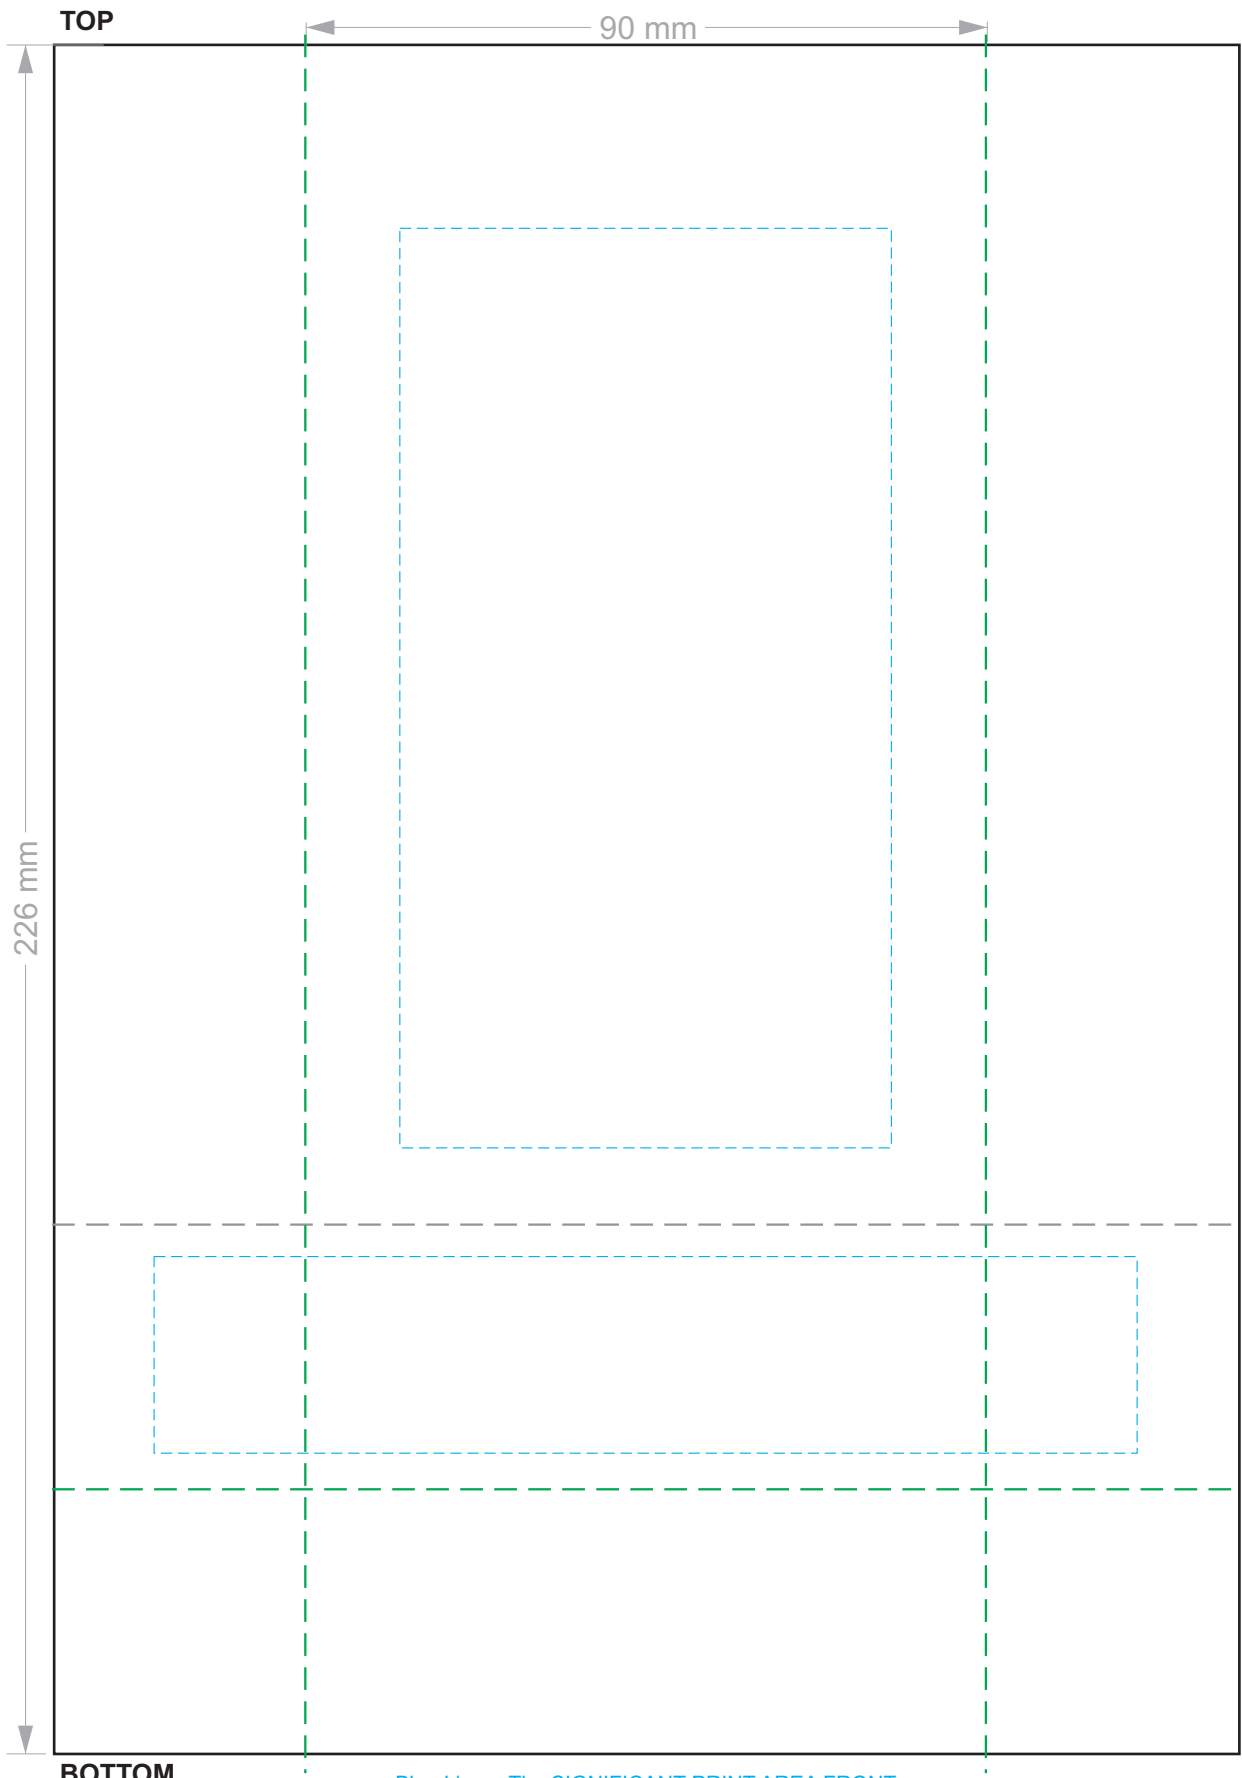

15% of Actual Size
Sublimation Umbrella

The umbrella tie can be located on any panel that suits the artwork.

90% of Actual Size
Sublimation Tie

100% of Actual Size
Sublimation Umbrella Sleeve

226 mm

90 mm

TOP

BOTTOM

Blue Line = The SIGNIFICANT PRINT AREA FRONT
(Keep all critical images & text within this box)
Black Line = Maximum print area
Grey Dotted Line: Stitch Line
Green Line = Fold Lines