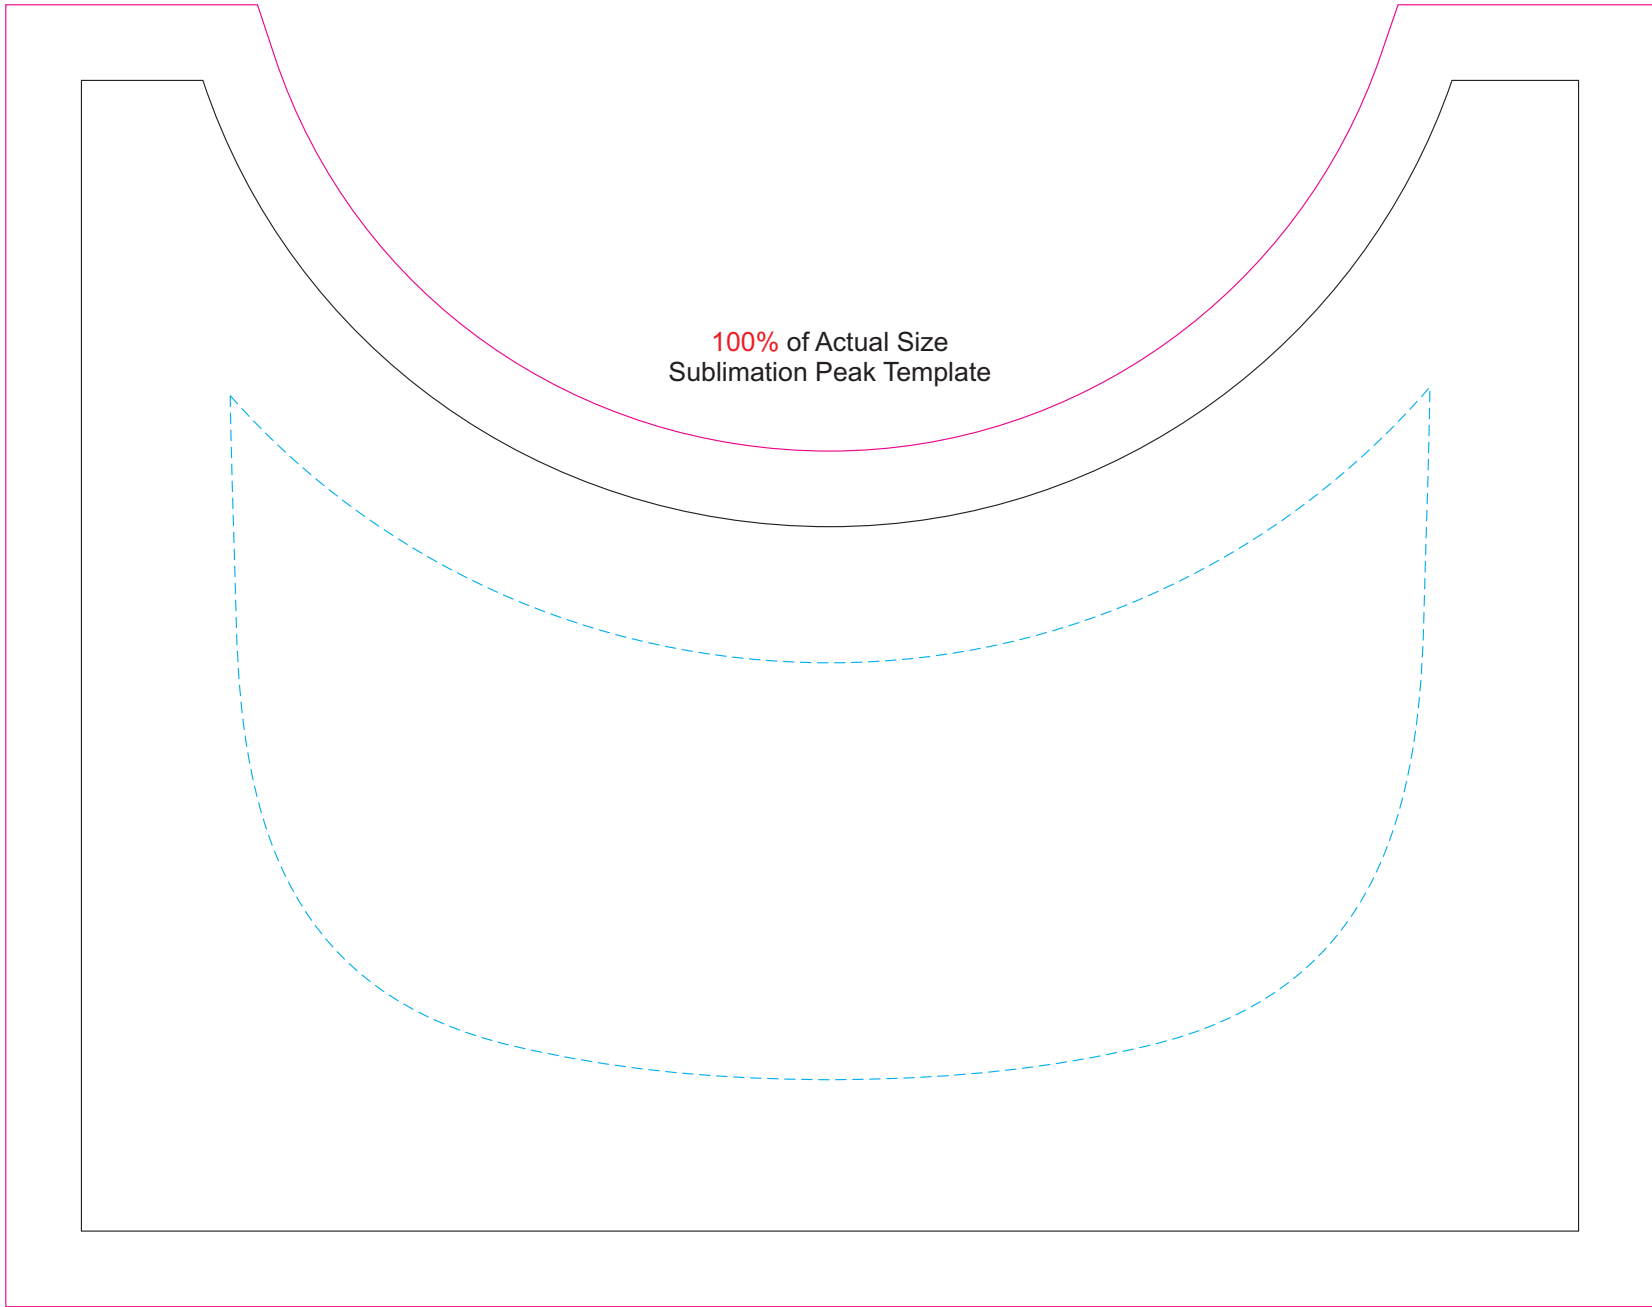

100% of Actual Size
Sublimation Peak

Button Colour

Eyelet Colour

Snapback Closure Colour

Black or White

100% of Actual Size
Sublimation Peak Template

Blue Line = The SIGNIFICANT PRINT AREA
(Keep all critical images & text within this box)
Black Line = Cut Line, Maximum print area
Pink Line = Bleed off to here

100% of Actual Size
Embroidery

100% of Actual Size
Embroidery Back