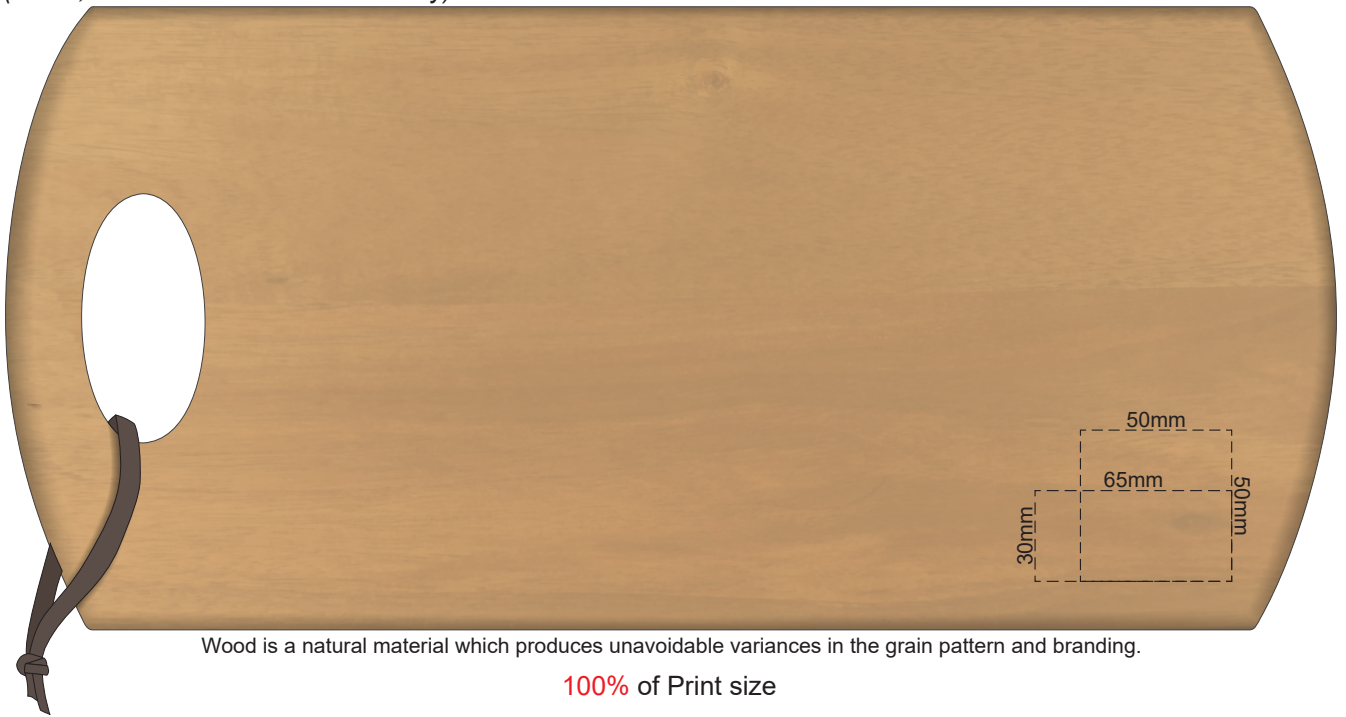

40% of Actual Size
Pad Print
(White, PMS 476C or Black Print Only)

100% of Print size
65mm

Wood is a natural material which produces unavoidable variances in the grain pattern.

40% of Actual Size
Pad Print
(White, PMS 476C or Black Print Only)

Wood is a natural material which produces unavoidable variances in the grain pattern and branding.

100% of Print size

40% of Actual Size
Laser Engraving
Hot Stamping

100% of Print size
70mm

Wood is a natural material which produces unavoidable variances in the grain pattern, colour and branding.

-  Engraves to a Natural Etch
-  Hot Stamping Natural Finish