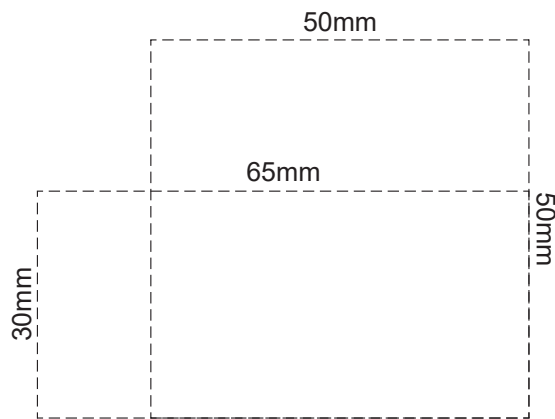

40% of Actual Size
Pad Print
(White, PMS 476C or Black Print Only)

100% of Print size
65mm

Wood is a natural material which produces unavoidable variances in the grain pattern.

40% of Actual Size
Pad Print
(White, PMS 476C or Black Print Only)

Wood is a natural material which produces unavoidable variances in the grain pattern and branding.

100% of Print size

40% of Actual Size
Laser Engraving
Hot Stamping

100% of Print size
70mm

Wood is a natural material which produces unavoidable variances in the grain pattern, colour and branding.