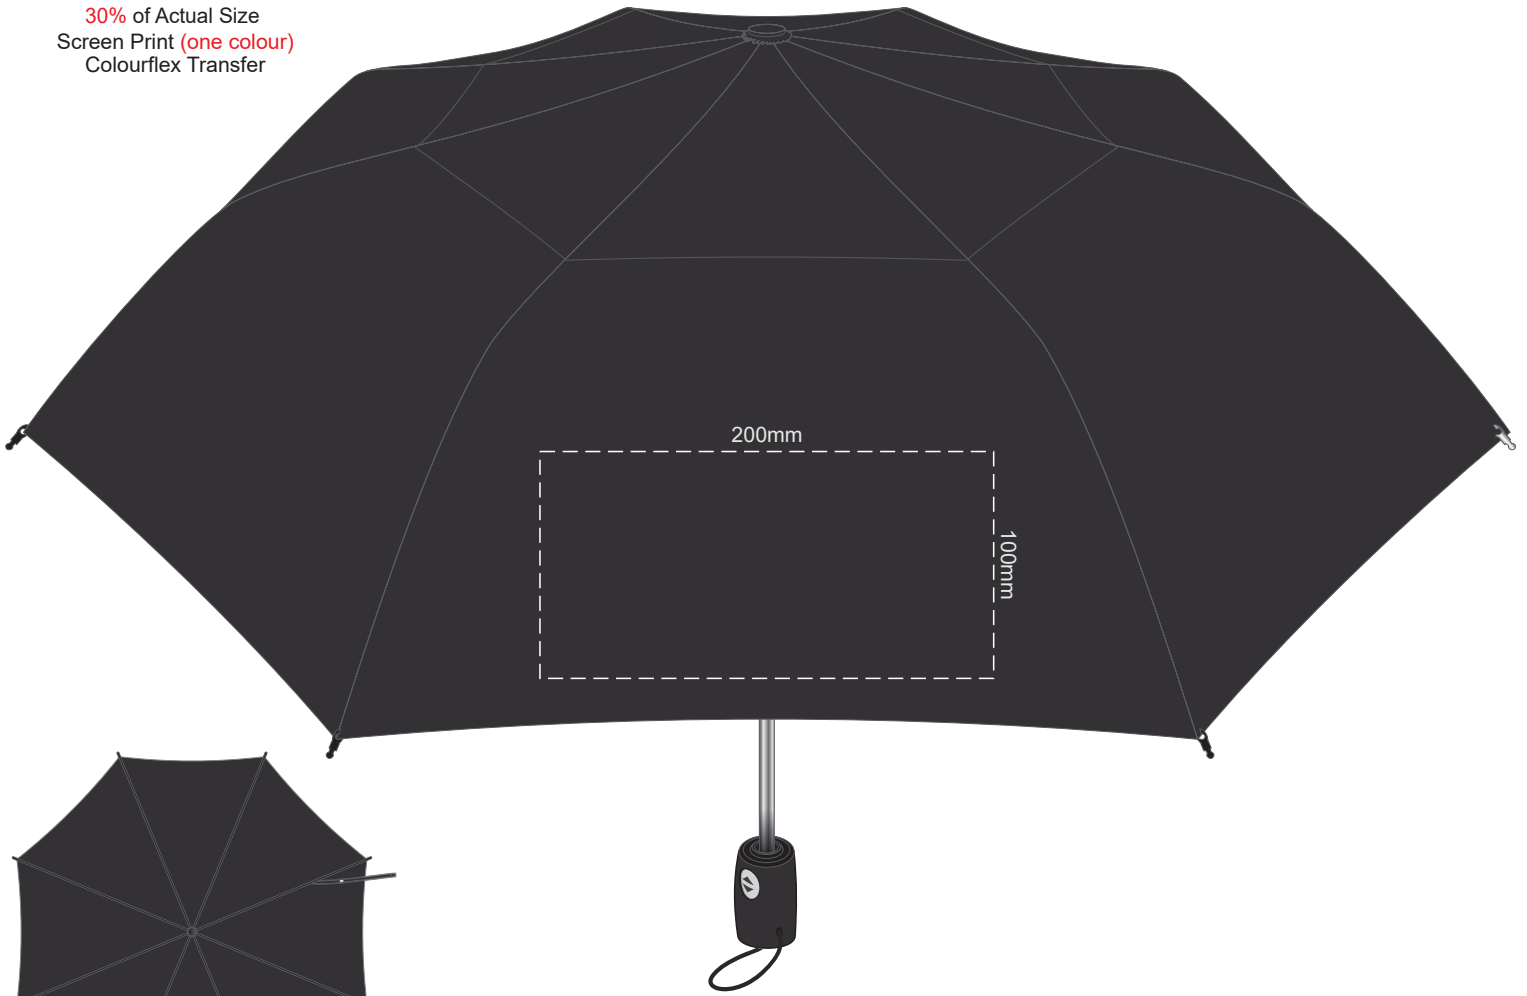

30% of Actual Size  
Screen Print (one colour)  
Colourflex Transfer

Top view at 5%  
to indicate which  
panel/s to be decorated.

30% of Actual Size  
Screen Print (one colour)  
Colourflex Transfer

Top view at 5%  
to indicate which  
panel/s to be decorated.