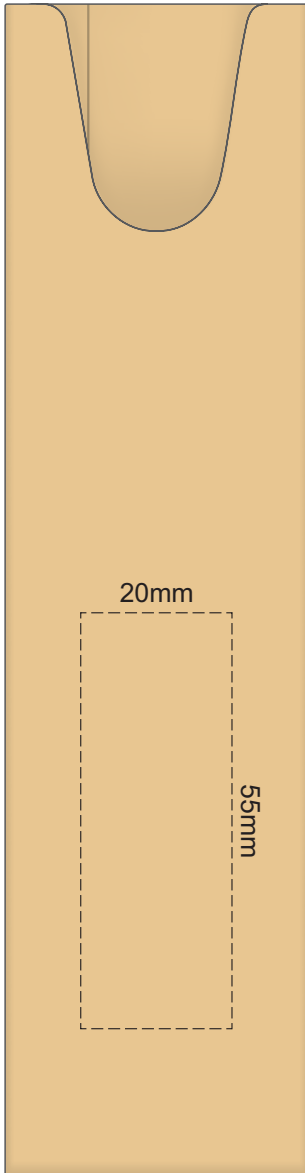

100% of Actual Size
Pad Print (one side only)

100% of Actual Size
Digital Packaging Print
(one side only)

Digital Print is only available for natural option
Artwork will be printed directly onto the product via CMYK printing (no white),
colours will not be vibrant due to white ink not being available for this process.