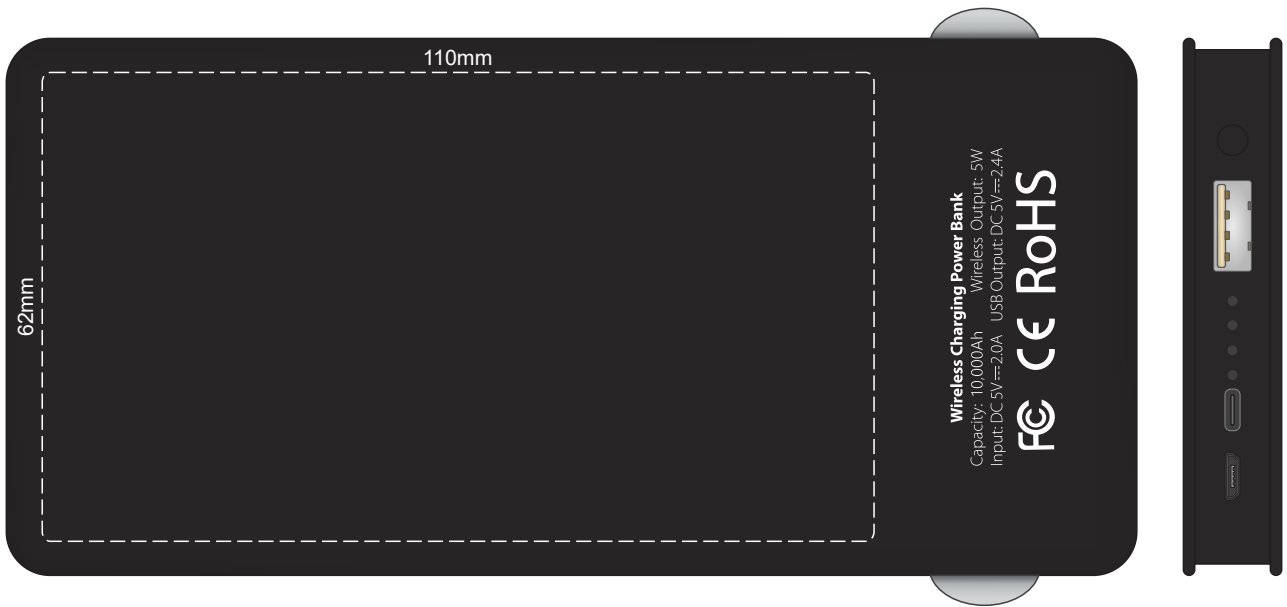

100% of Actual Size
Pad Print (printed both sides)

BACK

wireless function is not applicable

100% of Actual Size
Pad Print (printed both sides)

100% of Actual Size
Direct Digital (printed both sides)

BACK
wireless function is not applicable

100% of Actual Size
Direct Digital (printed both sides)

100% of Actual Size
Pad Print