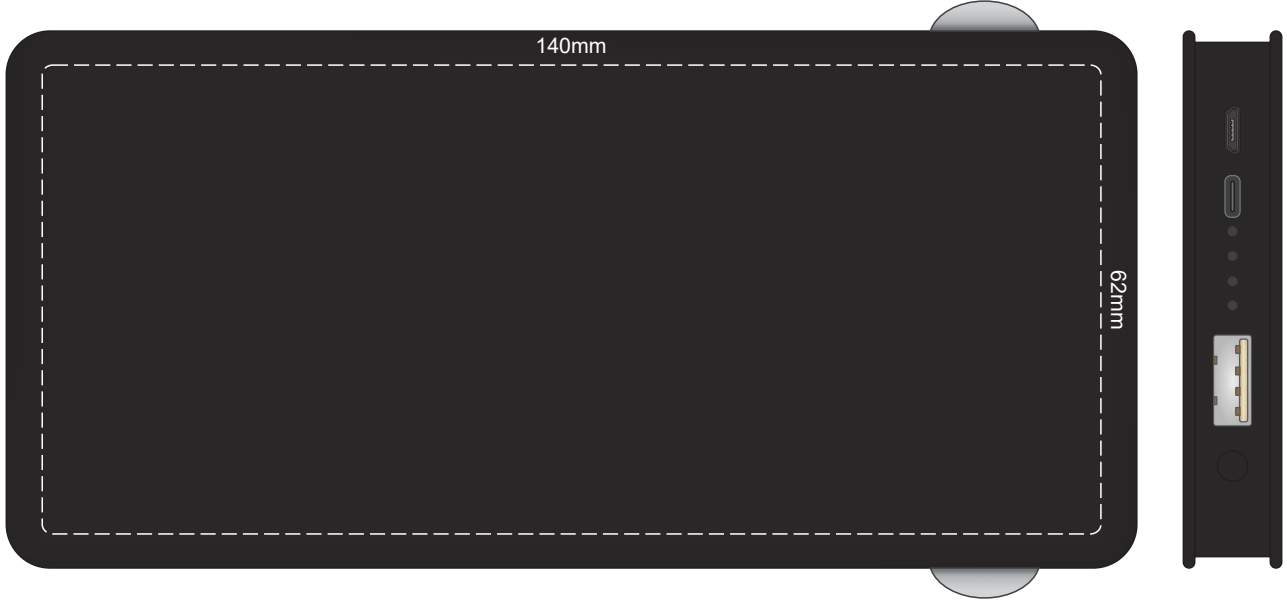

100% of Actual Size
Pad Print (printed both sides)

BACK

wireless function is not applicable

100% of Actual Size
Pad Print (printed both sides)

100% of Actual Size
Direct Digital (printed both sides)

BACK
wireless function is not applicable

100% of Actual Size
Direct Digital (printed both sides)

100% of Actual Size
Pad Print