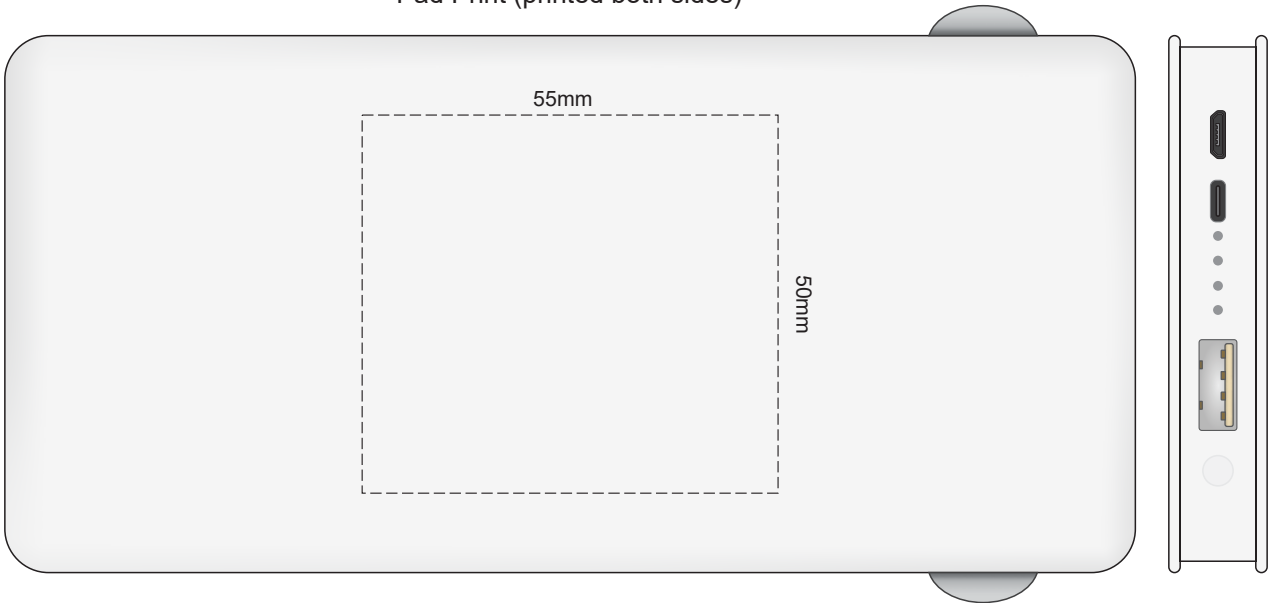

100% of Actual Size
Pad Print (printed both sides)

BACK

wireless function is not applicable

100% of Actual Size
Pad Print (printed both sides)

100% of Actual Size
Direct Digital (printed both sides)

BACK
wireless function is not applicable

100% of Actual Size
Direct Digital (printed both sides)

100% of Actual Size
Pad Print