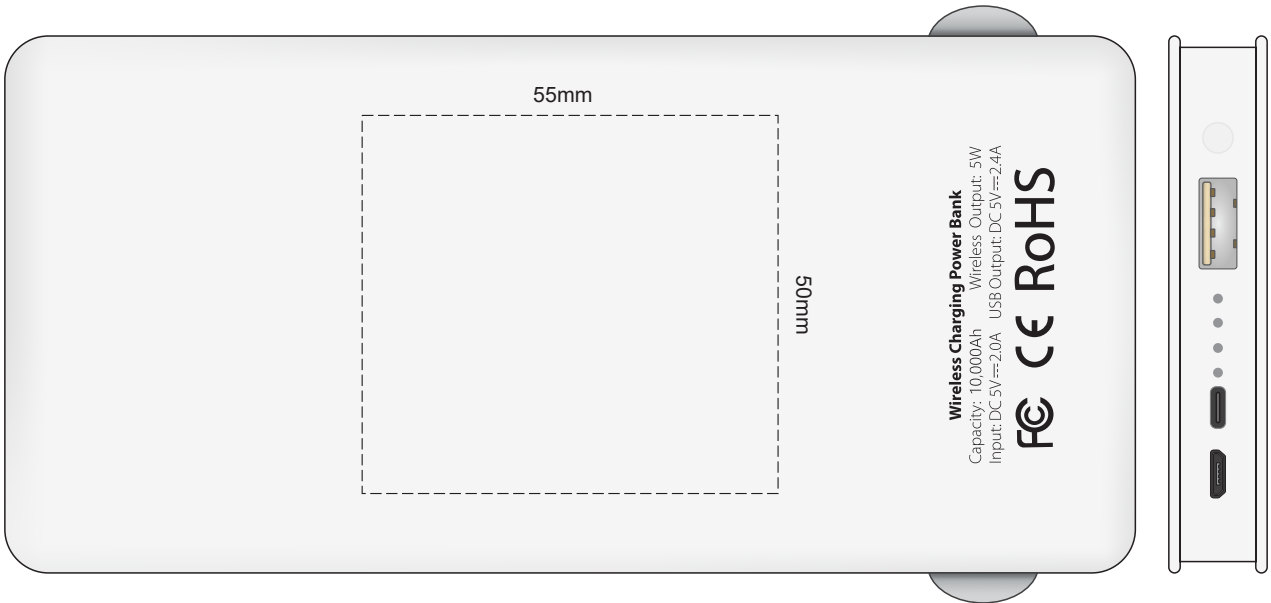

100% of Actual Size
Pad Print (printed both sides)

BACK

wireless function is not applicable

100% of Actual Size
Pad Print (printed both sides)

100% of Actual Size
Direct Digital (printed both sides)

BACK
wireless function is not applicable

100% of Actual Size
Direct Digital (printed both sides)

100% of Actual Size
Pad Print