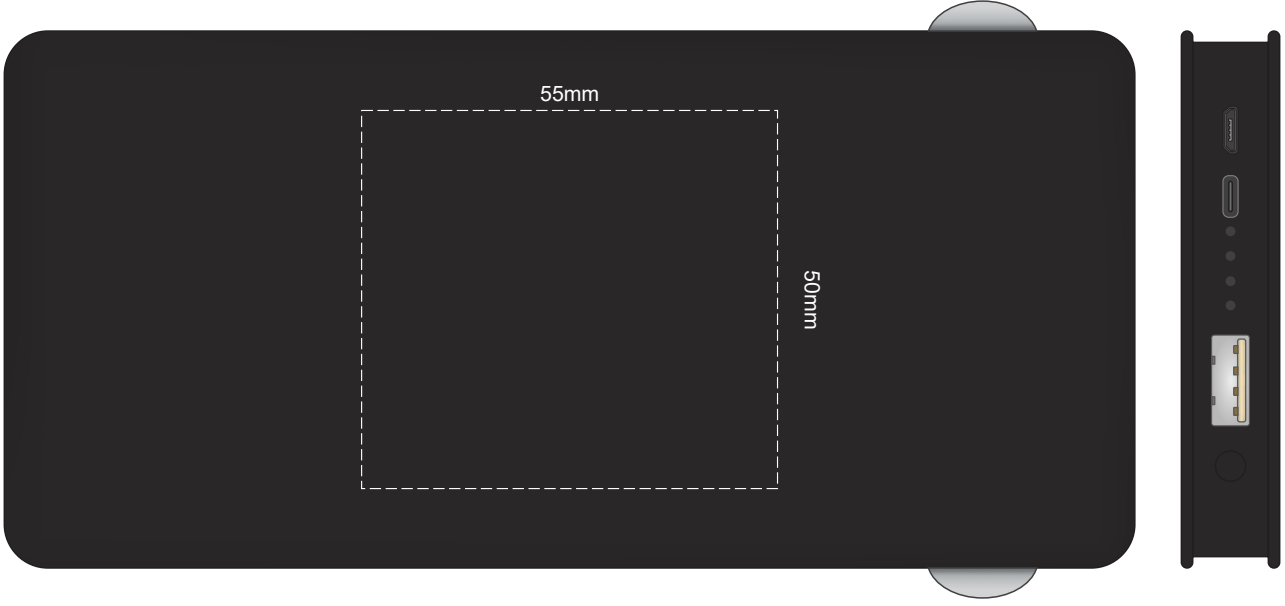

100% of Actual Size
Pad Print (printed both sides)

BACK

wireless function is not applicable

100% of Actual Size
Pad Print (printed both sides)

100% of Actual Size
Direct Digital (printed both sides)

BACK
wireless function is not applicable

100% of Actual Size
Direct Digital (printed both sides)

100% of Actual Size
Pad Print