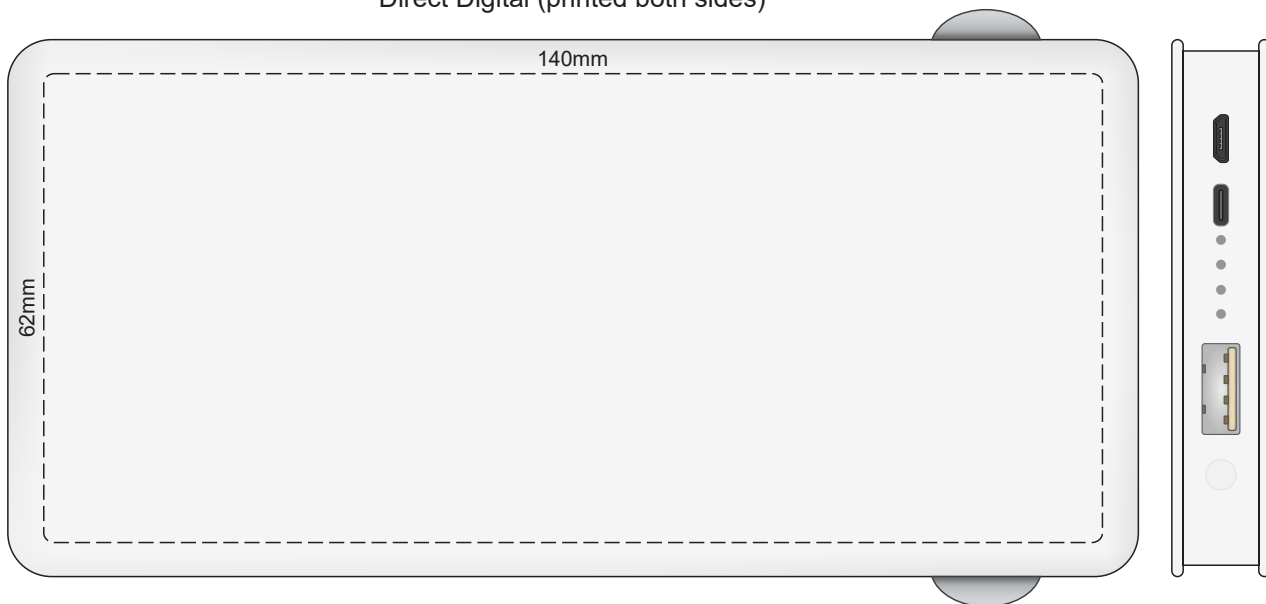

100% of Actual Size
Pad Print (printed both sides)

BACK

wireless function is not applicable

100% of Actual Size
Pad Print (printed both sides)

100% of Actual Size
Direct Digital (printed both sides)

BACK
wireless function is not applicable

100% of Actual Size
Direct Digital (printed both sides)

100% of Actual Size
Pad Print