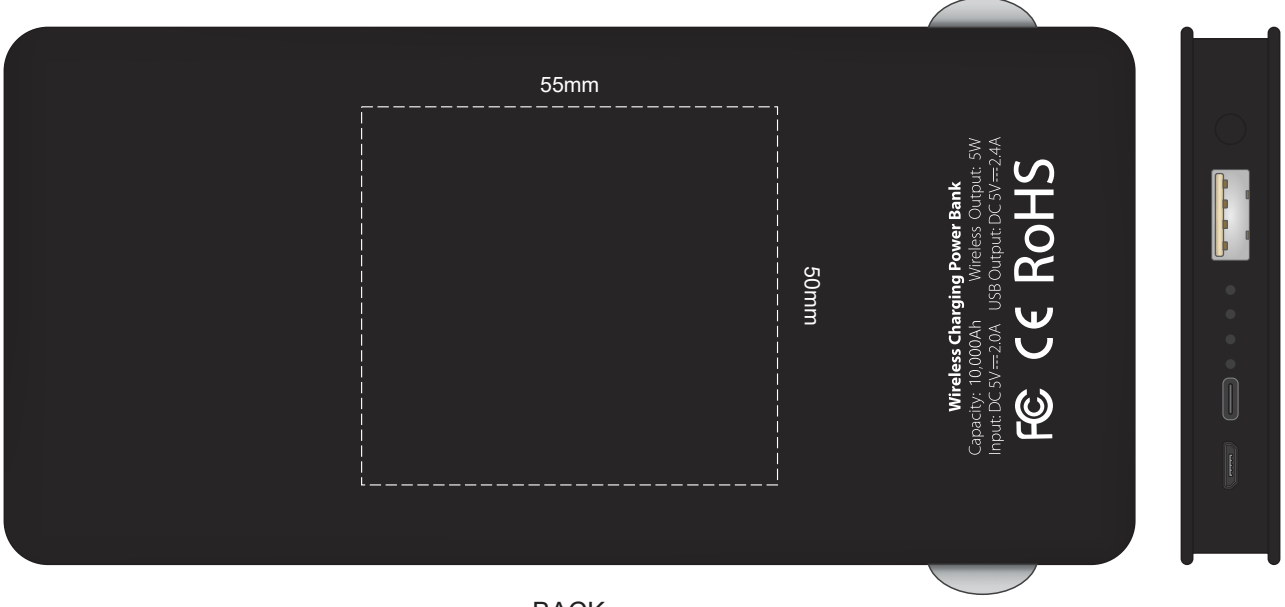

100% of Actual Size
Pad Print (printed both sides)

BACK

wireless function is not applicable

100% of Actual Size
Pad Print (printed both sides)

100% of Actual Size
Direct Digital (printed both sides)

BACK
wireless function is not applicable

100% of Actual Size
Direct Digital (printed both sides)

100% of Actual Size
Pad Print