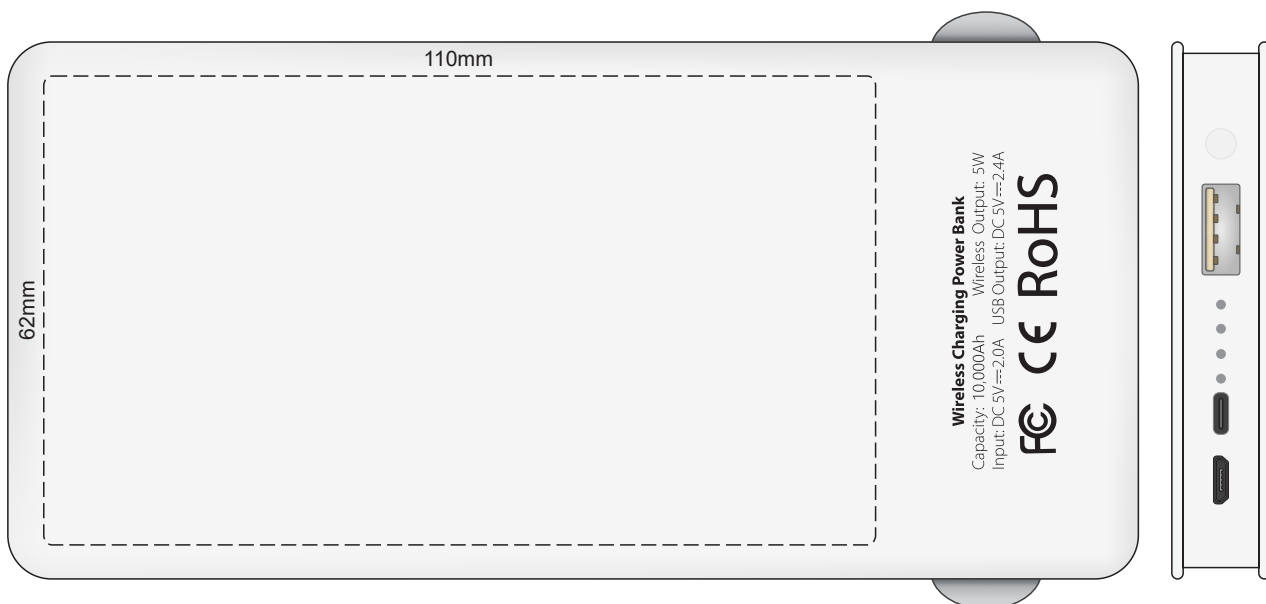

100% of Actual Size
Pad Print (printed both sides)

BACK

wireless function is not applicable

100% of Actual Size
Pad Print (printed both sides)

100% of Actual Size
Direct Digital (printed both sides)

BACK
wireless function is not applicable

100% of Actual Size
Direct Digital (printed both sides)

100% of Actual Size
Pad Print