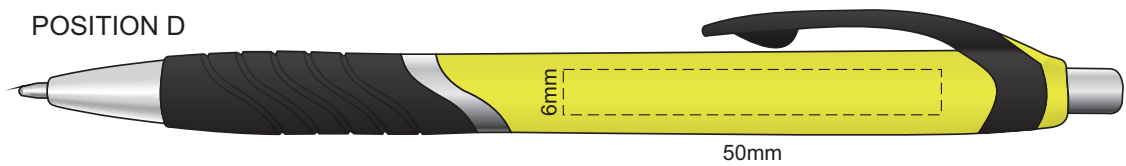

100% of Actual Size
Screen Print
(multi colour loose registration)

100% of Actual Size
Screen Print (one colour)

100% of Actual Size
Pad Print

100% of Actual Size
Direct Digital

100% of Actual Size
Pad Print (one side only)

100% of Actual Size
Digital Packaging Print
(one side only)

Digital Print is only available for natural option
Artwork will be printed directly onto the product via CMYK printing (no white),
colours will not be vibrant due to white ink not being available for this process.