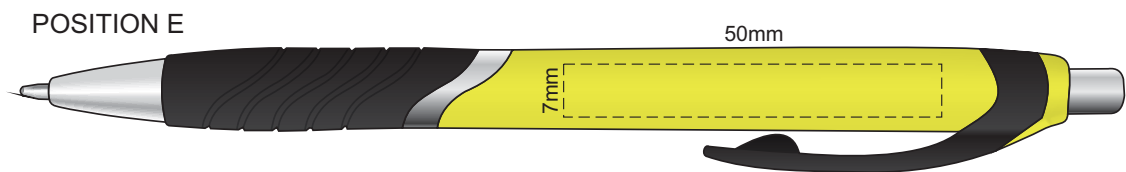

100% of Actual Size
Screen Print
(multi colour loose registration)

100% of Actual Size
Screen Print (one colour)

100% of Actual Size
Pad Print

100% of Actual Size
Direct Digital

100% of Actual Size
Pad Print (one side only)

100% of Actual Size
Digital Packaging Print
(one side only)

Digital Print is only available for natural option
Artwork will be printed directly onto the product via CMYK printing (no white),
colours will not be vibrant due to white ink not being available for this process.