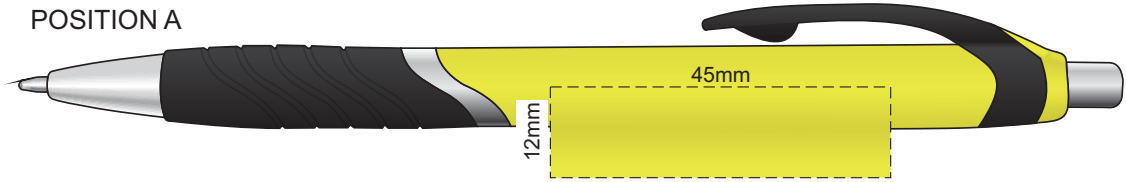

100% of Actual Size
Screen Print
(multi colour loose registration)

100% of Actual Size
Screen Print (one colour)

100% of Actual Size
Pad Print

100% of Actual Size
Direct Digital

100% of Actual Size
Pad Print (one side only)

100% of Actual Size
Digital Packaging Print
(one side only)

Digital Print is only available for natural option
Artwork will be printed directly onto the product via CMYK printing (no white),
colours will not be vibrant due to white ink not being available for this process.