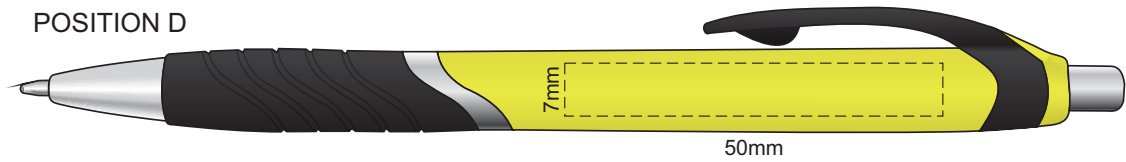

100% of Actual Size
Screen Print
(multi colour loose registration)

100% of Actual Size
Screen Print (one colour)

100% of Actual Size
Pad Print

100% of Actual Size
Direct Digital

100% of Actual Size
Pad Print (one side only)

100% of Actual Size
Digital Packaging Print
(one side only)

Digital Print is only available for natural option
Artwork will be printed directly onto the product via CMYK printing (no white),
colours will not be vibrant due to white ink not being available for this process.