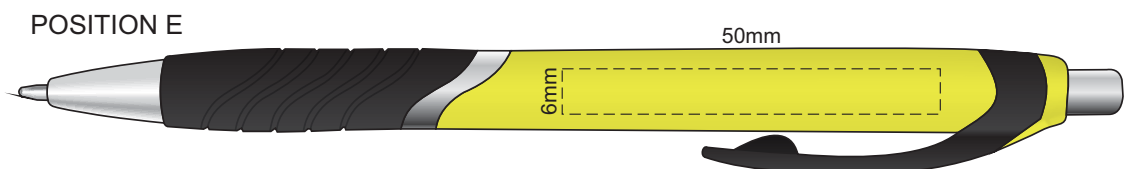

100% of Actual Size
Screen Print
(multi colour loose registration)

100% of Actual Size
Screen Print (one colour)

100% of Actual Size
Pad Print

100% of Actual Size
Direct Digital

100% of Actual Size
Pad Print (one side only)

100% of Actual Size
Digital Packaging Print
(one side only)

Digital Print is only available for natural option
Artwork will be printed directly onto the product via CMYK printing (no white),
colours will not be vibrant due to white ink not being available for this process.