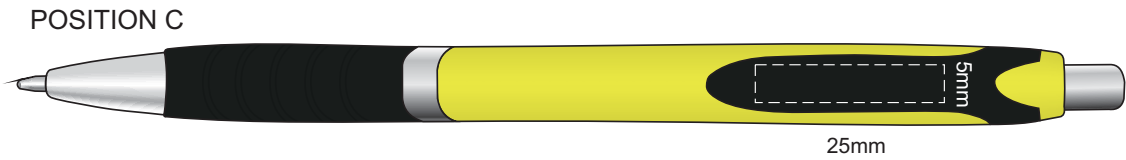

100% of Actual Size
Screen Print
(multi colour loose registration)

100% of Actual Size
Screen Print (one colour)

100% of Actual Size
Pad Print

100% of Actual Size
Direct Digital

100% of Actual Size
Pad Print (one side only)

100% of Actual Size
Digital Packaging Print
(one side only)

Digital Print is only available for natural option
Artwork will be printed directly onto the product via CMYK printing (no white),
colours will not be vibrant due to white ink not being available for this process.