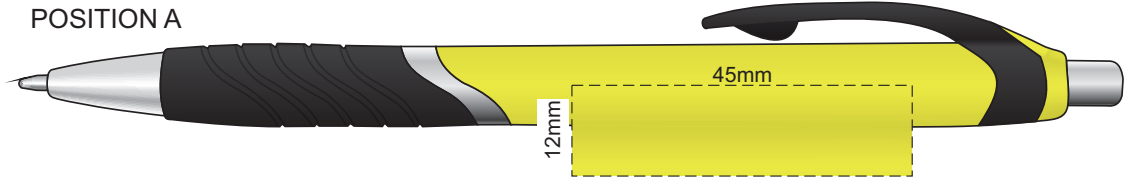

100% of Actual Size
Screen Print
(multi colour loose registration)

100% of Actual Size
Screen Print (one colour)

100% of Actual Size
Pad Print

100% of Actual Size
Direct Digital

100% of Actual Size
Pad Print (one side only)

100% of Actual Size
Digital Packaging Print
(one side only)

Digital Print is only available for natural option
Artwork will be printed directly onto the product via CMYK printing (no white),
colours will not be vibrant due to white ink not being available for this process.