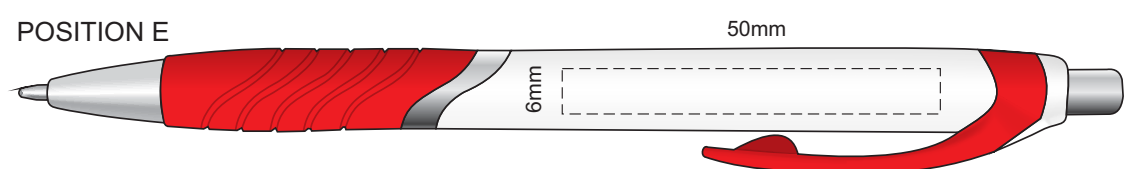

100% of Actual Size
Screen Print
(multi colour loose registration)

POSITION A

100% of Actual Size
Screen Print (one colour)

POSITION A

100% of Actual Size
Pad Print

POSITION C

POSITION D

POSITION E

100% of Actual Size
Direct Digital

POSITION D

POSITION E

100% of Actual Size
Pad Print (one side only)

100% of Actual Size
Digital Packaging Print
(one side only)

Digital Print is only available for natural option
Artwork will be printed directly onto the product via CMYK printing (no white),
colours will not be vibrant due to white ink not being available for this process.