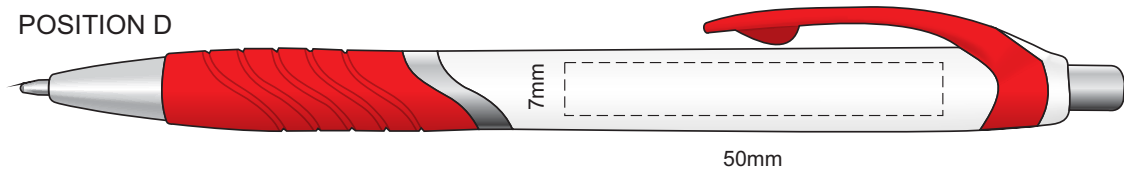

100% of Actual Size
Screen Print
(multi colour loose registration)

POSITION A

100% of Actual Size
Screen Print (one colour)

POSITION A

100% of Actual Size
Pad Print

POSITION C

POSITION D

POSITION E

100% of Actual Size
Direct Digital

POSITION D

POSITION E

100% of Actual Size
Pad Print (one side only)

100% of Actual Size
Digital Packaging Print
(one side only)

Digital Print is only available for natural option
Artwork will be printed directly onto the product via CMYK printing (no white),
colours will not be vibrant due to white ink not being available for this process.