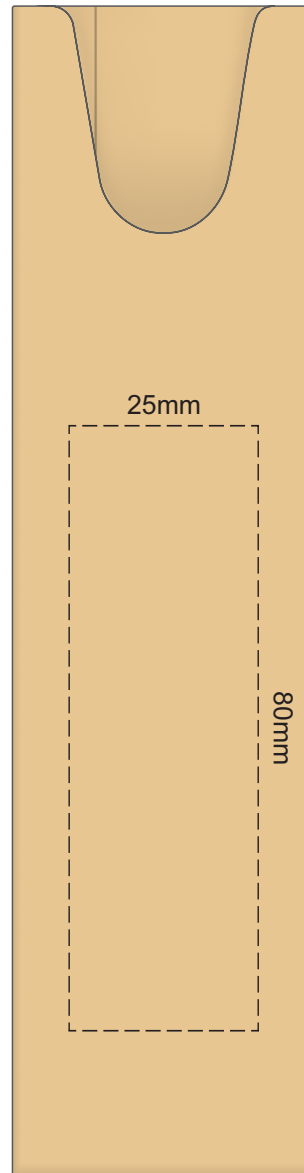

100% of Actual Size
Screen Print
(multi colour loose registration)

POSITION A

100% of Actual Size
Screen Print (one colour)

POSITION A

100% of Actual Size
Pad Print

POSITION C

POSITION D

POSITION E

100% of Actual Size
Direct Digital

POSITION D

POSITION E

100% of Actual Size
Pad Print (one side only)

100% of Actual Size
Digital Packaging Print
(one side only)

Digital Print is only available for natural option
Artwork will be printed directly onto the product via CMYK printing (no white),
colours will not be vibrant due to white ink not being available for this process.