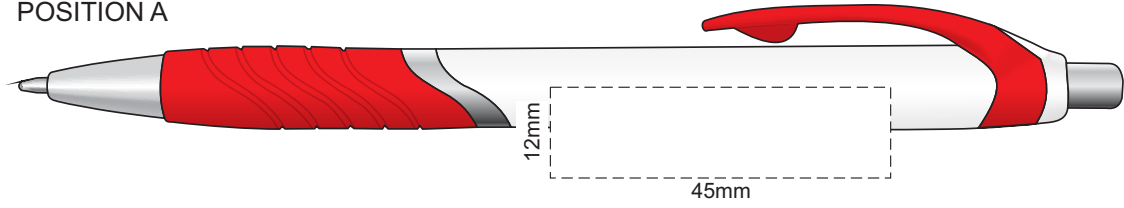

100% of Actual Size
Screen Print
(multi colour loose registration)

POSITION A

100% of Actual Size
Screen Print (one colour)

POSITION A

100% of Actual Size
Pad Print

POSITION C

POSITION D

POSITION E

100% of Actual Size
Direct Digital

POSITION D

POSITION E

100% of Actual Size
Pad Print (one side only)

100% of Actual Size
Digital Packaging Print
(one side only)

Digital Print is only available for natural option
Artwork will be printed directly onto the product via CMYK printing (no white),
colours will not be vibrant due to white ink not being available for this process.