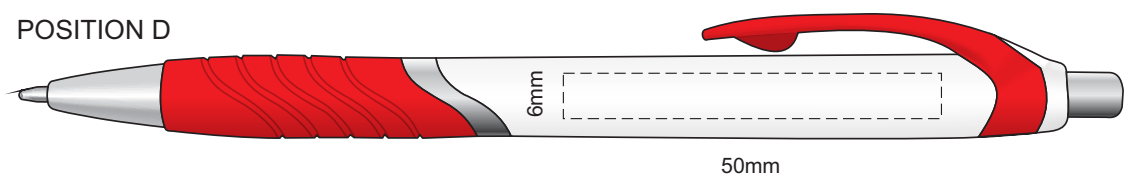

100% of Actual Size
Screen Print
(multi colour loose registration)

POSITION A

100% of Actual Size
Screen Print (one colour)

POSITION A

100% of Actual Size
Pad Print

POSITION C

POSITION D

POSITION E

100% of Actual Size
Direct Digital

POSITION D

POSITION E

100% of Actual Size
Pad Print (one side only)

100% of Actual Size
Digital Packaging Print
(one side only)

Digital Print is only available for natural option
Artwork will be printed directly onto the product via CMYK printing (no white),
colours will not be vibrant due to white ink not being available for this process.