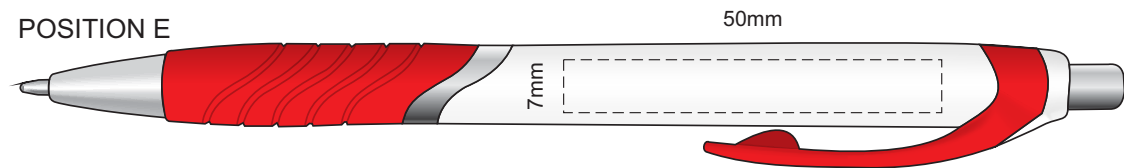

100% of Actual Size
Screen Print
(multi colour loose registration)

POSITION A

100% of Actual Size
Screen Print (one colour)

POSITION A

100% of Actual Size
Pad Print

POSITION C

POSITION D

POSITION E

100% of Actual Size
Direct Digital

POSITION D

POSITION E

100% of Actual Size
Pad Print (one side only)

100% of Actual Size
Digital Packaging Print
(one side only)

Digital Print is only available for natural option
Artwork will be printed directly onto the product via CMYK printing (no white),
colours will not be vibrant due to white ink not being available for this process.