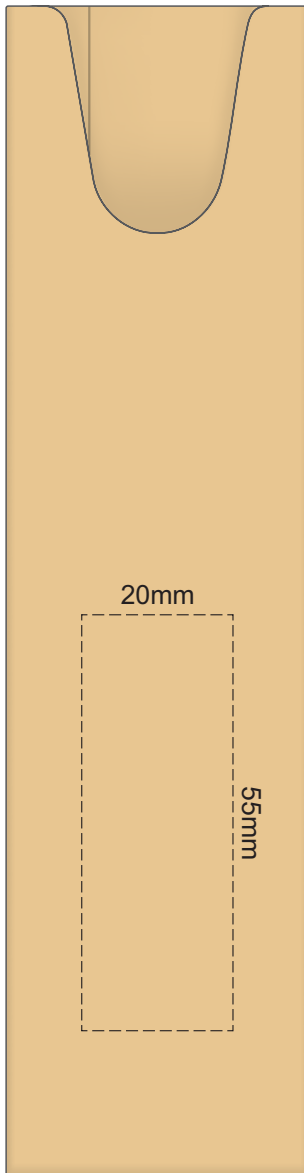

100% of Actual Size
Screen Print
(multi colour loose registration)

POSITION A

100% of Actual Size
Screen Print (one colour)

POSITION A

100% of Actual Size
Pad Print

POSITION C

POSITION D

POSITION E

100% of Actual Size
Direct Digital

POSITION D

POSITION E

100% of Actual Size
Pad Print (one side only)

100% of Actual Size
Digital Packaging Print
(one side only)

Digital Print is only available for natural option
Artwork will be printed directly onto the product via CMYK printing (no white),
colours will not be vibrant due to white ink not being available for this process.