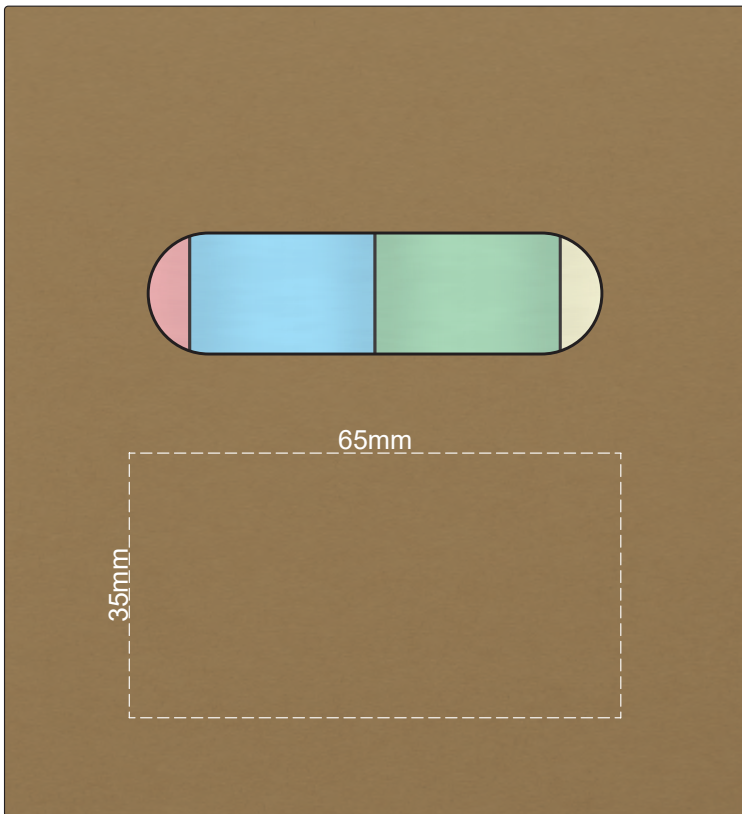

100% of Actual Size
Pad Print

FRONT

BACK

100% of Actual Size
Digital Packaging Print

FRONT

BACK

Artwork will be printed directly onto the product via CMYK printing (no white), colours will not be vibrant due to white ink not being available for this process