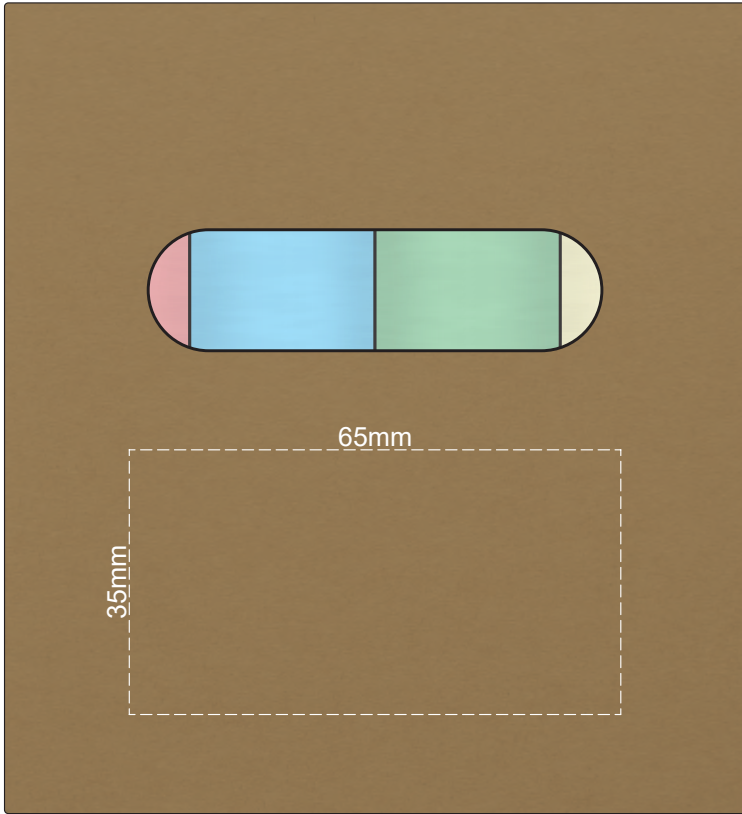

100% of Actual Size
Pad Print

FRONT

BACK

100% of Actual Size
Digital Packaging Print

FRONT

BACK

Artwork will be printed directly onto the product via CMYK printing (no white), colours will not be vibrant due to white ink not being available for this process