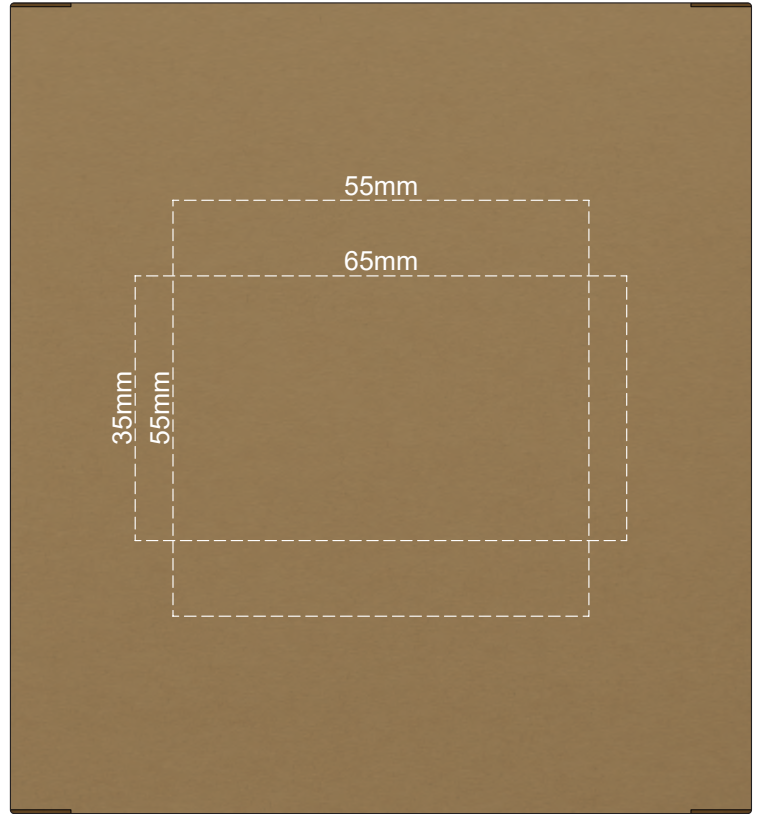

100% of Actual Size
Pad Print

FRONT

BACK

100% of Actual Size
Digital Packaging Print

FRONT

BACK

Artwork will be printed directly onto the product via CMYK printing (no white), colours will not be vibrant due to white ink not being available for this process