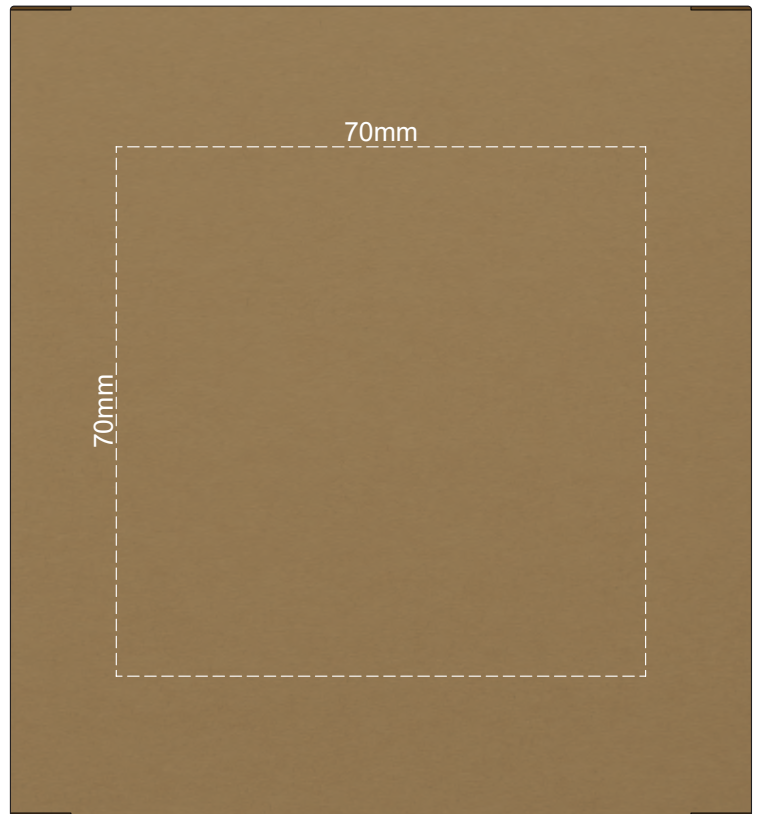

100% of Actual Size
Pad Print

FRONT

BACK

100% of Actual Size
Digital Packaging Print

FRONT

BACK

Artwork will be printed directly onto the product via CMYK printing (no white), colours will not be vibrant due to white ink not being available for this process