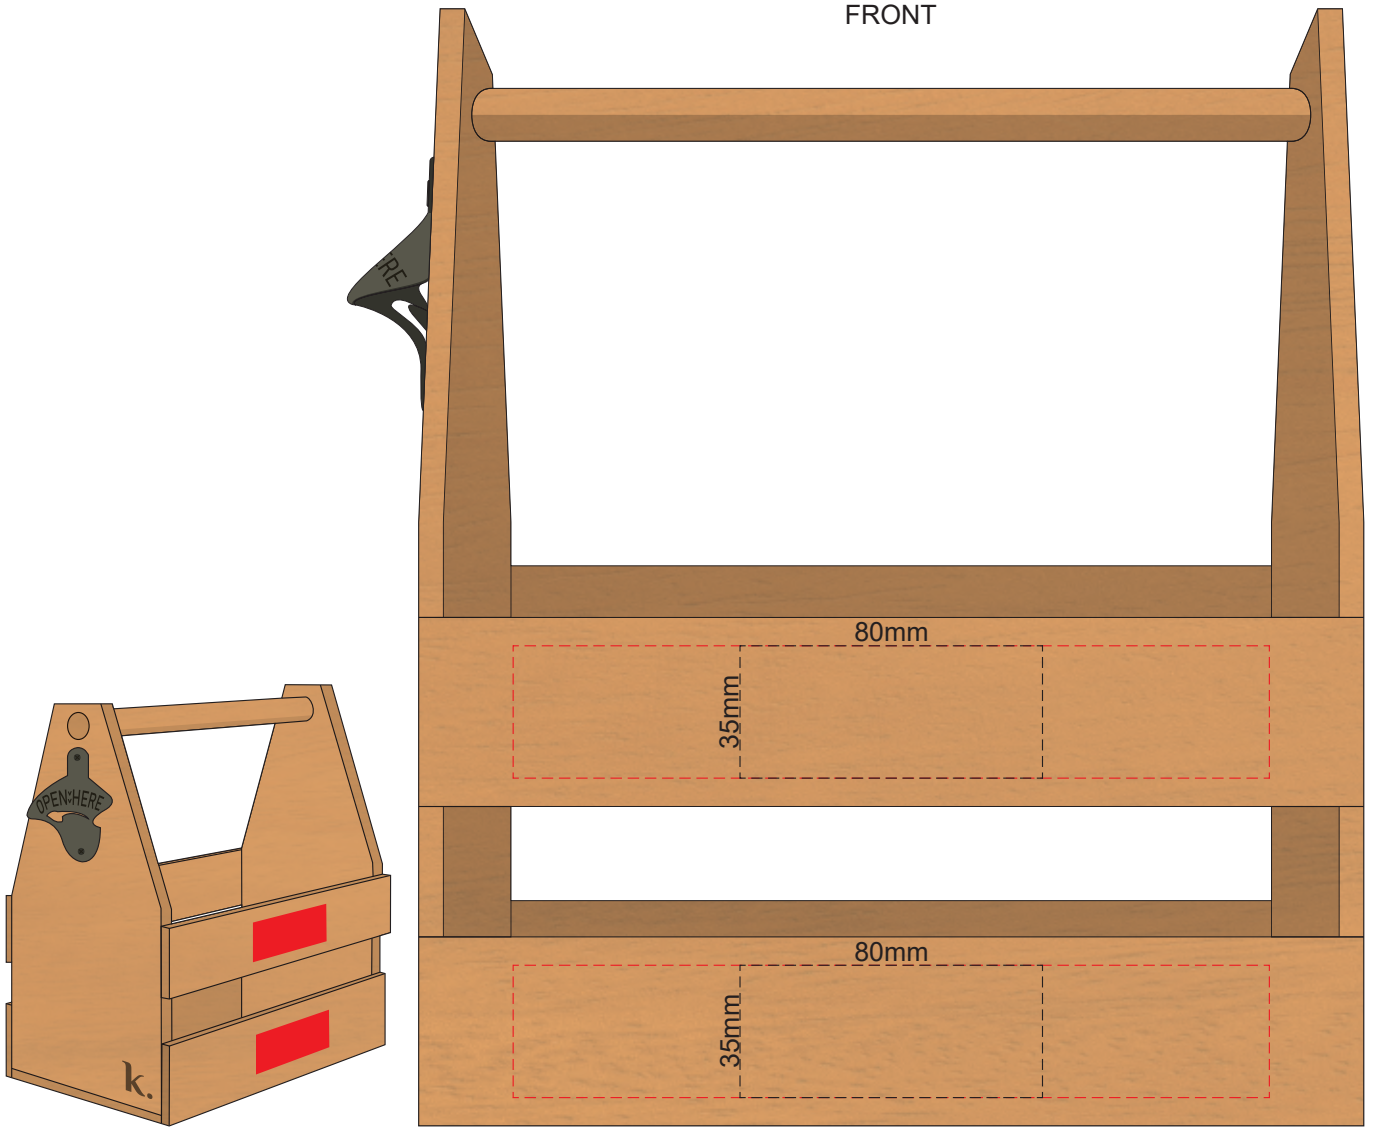

50% of Actual Size
Pad Print
FRONT

50% of Actual Size
Pad Print
BACK

50% of Actual Size
Laser Engraving
FRONT

Engraves to a natural etch

This product is a natural material, please allow for variances in grain pattern and branding.

50% of Actual Size
Laser Engraving
BACK

Engraves to a natural etch

This product is a natural material, please allow for variances in grain pattern and branding.