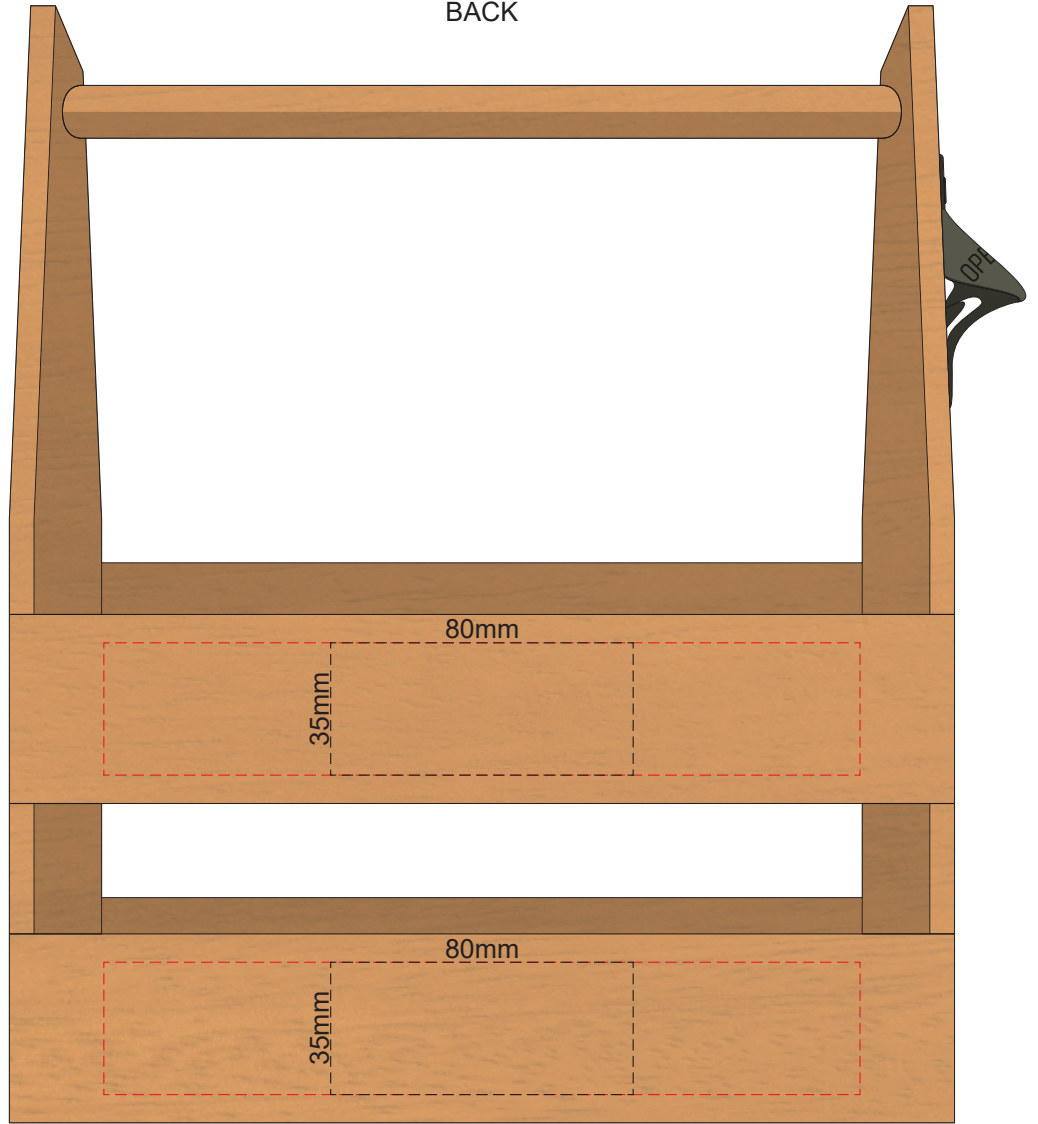

50% of Actual Size
Pad Print
FRONT

50% of Actual Size
Pad Print
BACK

50% of Actual Size
Laser Engraving
FRONT

Engraves to a natural etch

This product is a natural material, please allow for variances in grain pattern and branding.

50% of Actual Size
Laser Engraving
BACK

Engraves to a natural etch

This product is a natural material, please allow for variances in grain pattern and branding.