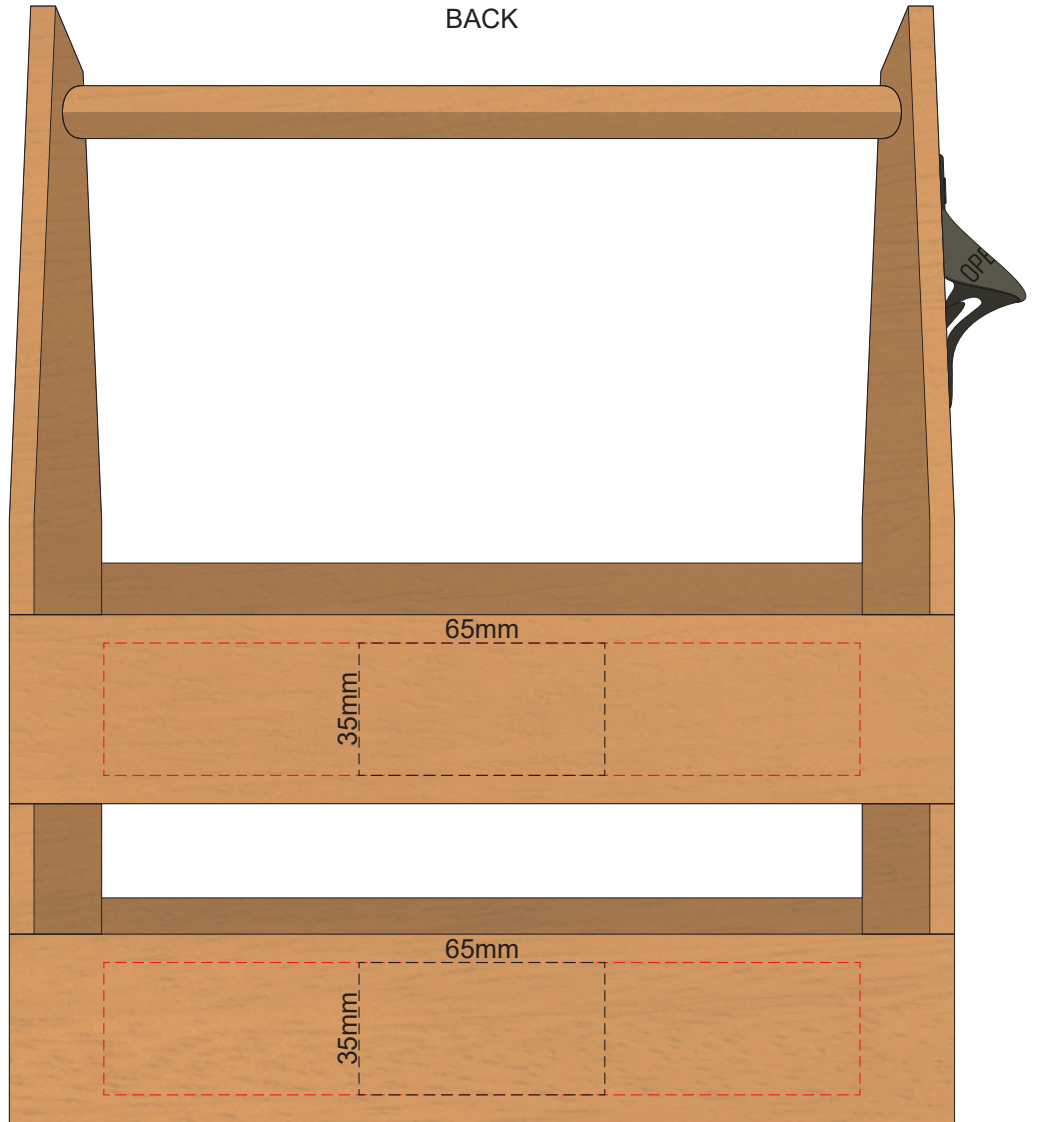

50% of Actual Size
Pad Print
FRONT

50% of Actual Size
Pad Print
BACK

50% of Actual Size
Laser Engraving
FRONT

Engraves to a natural etch

This product is a natural material, please allow for variances in grain pattern and branding.

50% of Actual Size
Laser Engraving
BACK

Engraves to a natural etch

This product is a natural material, please allow for variances in grain pattern and branding.