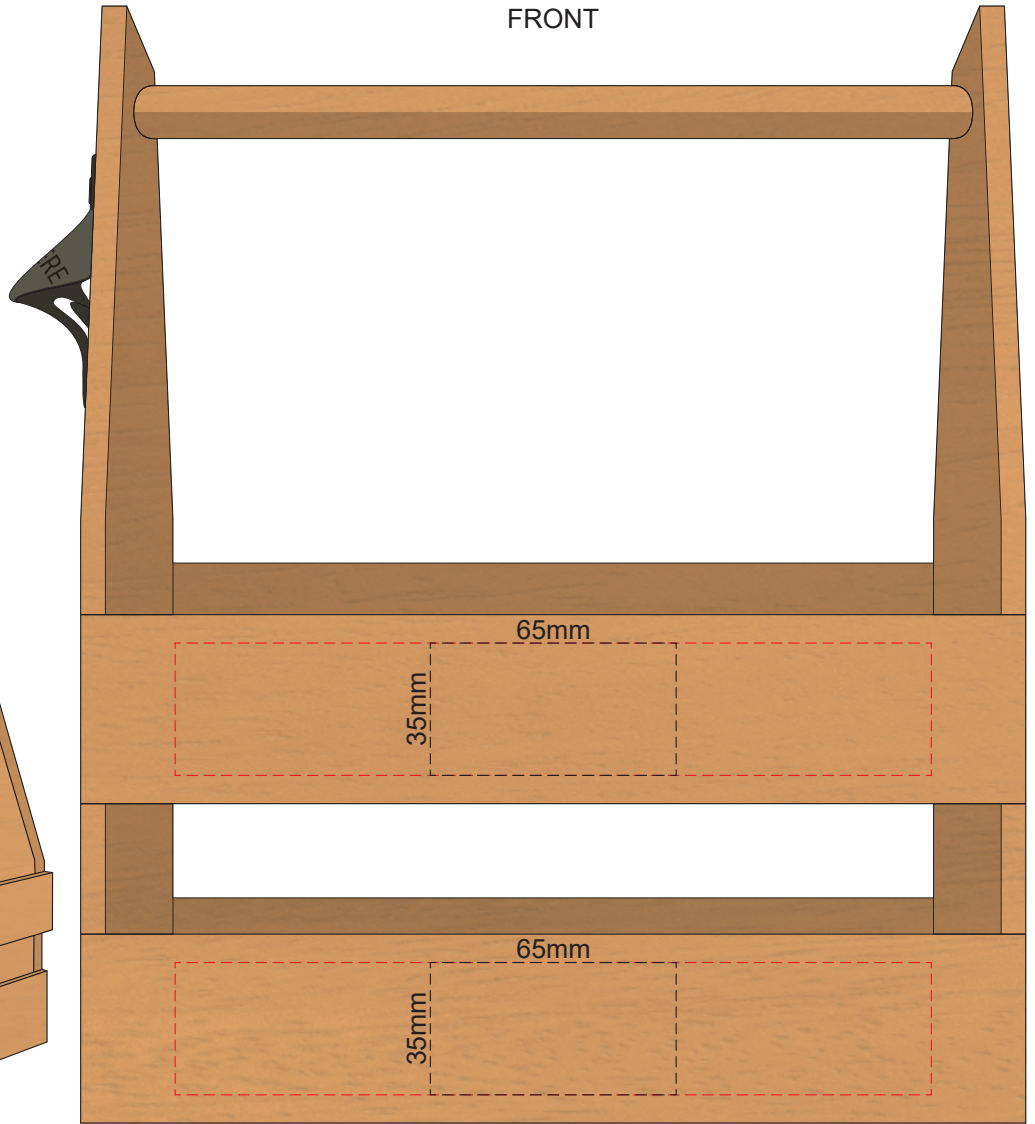

50% of Actual Size
Pad Print
FRONT

50% of Actual Size
Pad Print
BACK

50% of Actual Size
Laser Engraving
FRONT

Engraves to a natural etch

This product is a natural material, please allow for variances in grain pattern and branding.

50% of Actual Size
Laser Engraving
BACK

Engraves to a natural etch

This product is a natural material, please allow for variances in grain pattern and branding.