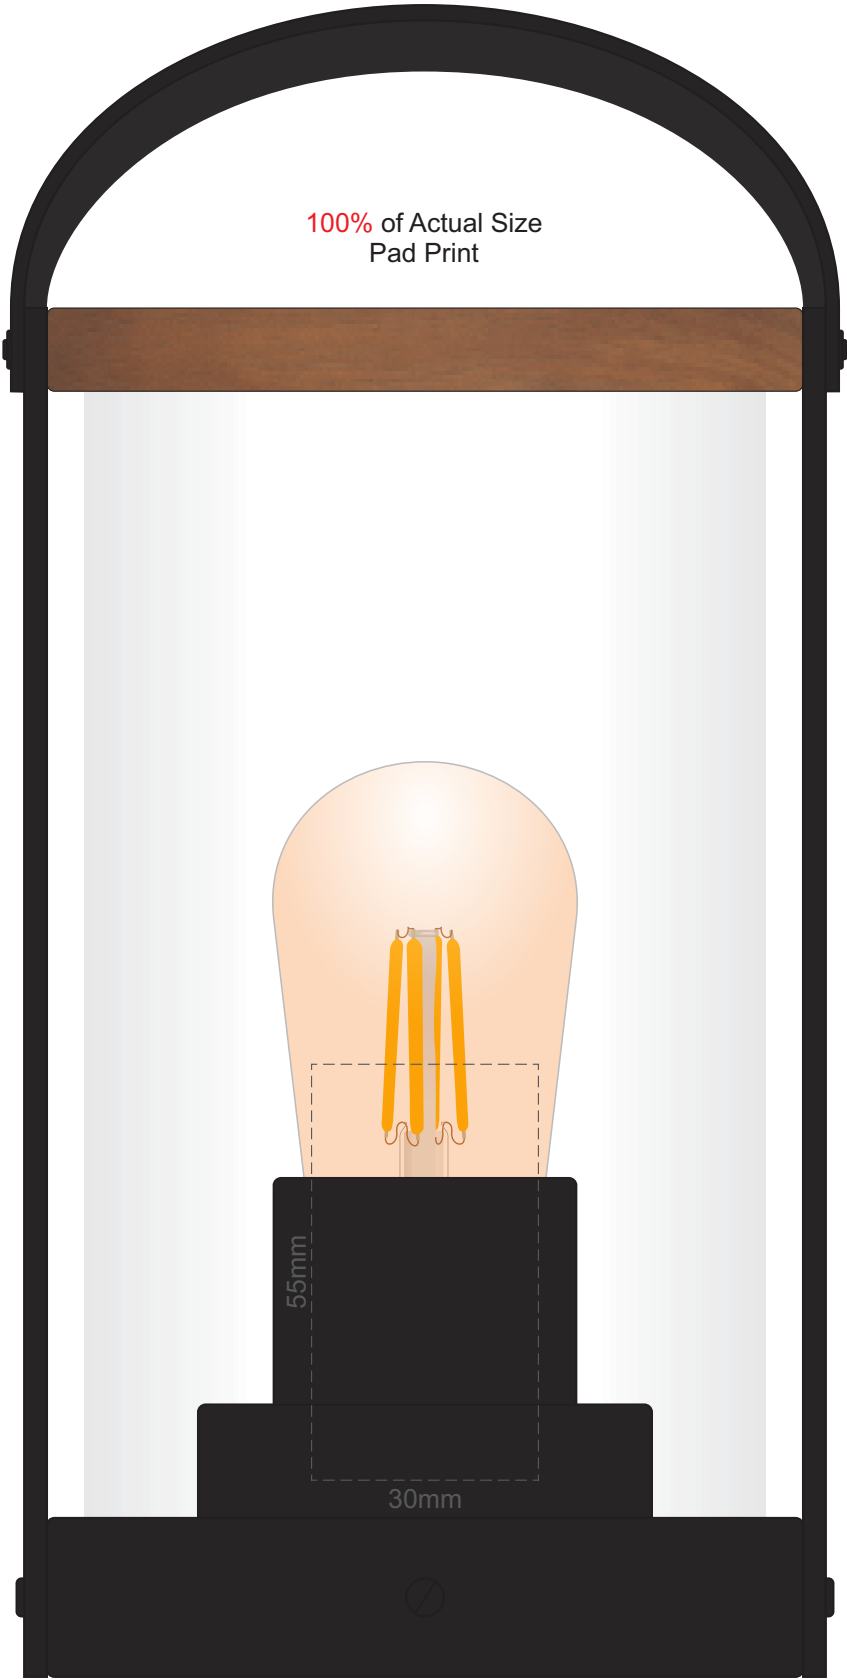

100% of Actual Size
Pad Print

100% of Actual Size
Laser Engraving

This product is a natural material,
please allow for variances in grain pattern and branding.

Engraves to a natural etch