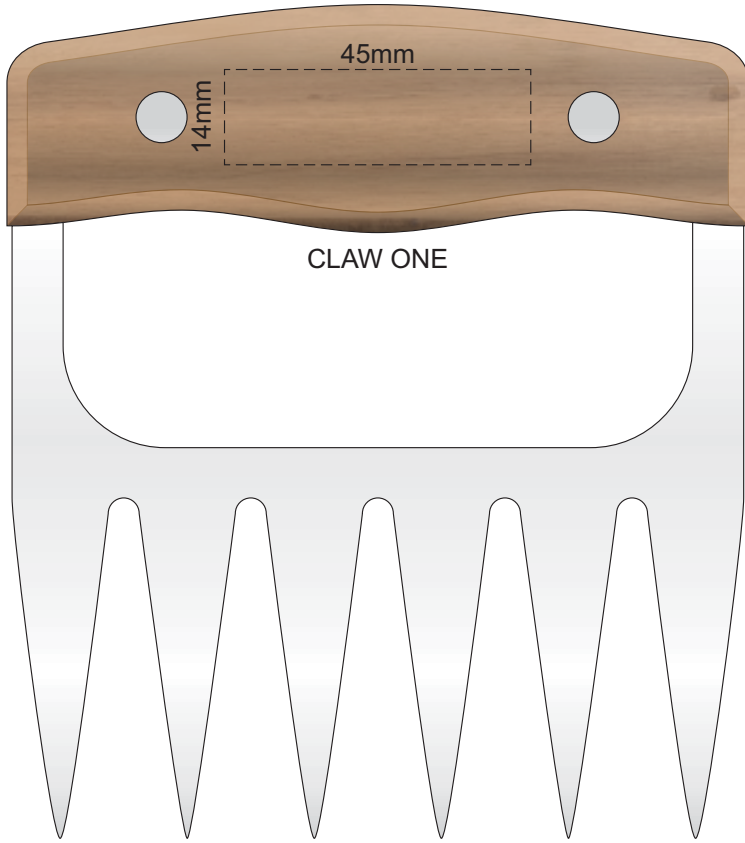

90% of Actual Size
Pad Print (one colour)
Laser Engraving

100% of Actual Size
Pad Print (one colour)
Laser Engraving

SIDE VIEW
OF PRINT AREA

This product is a natural material, please allow for variances in grain pattern and branding.

 Engraves to a natural etch