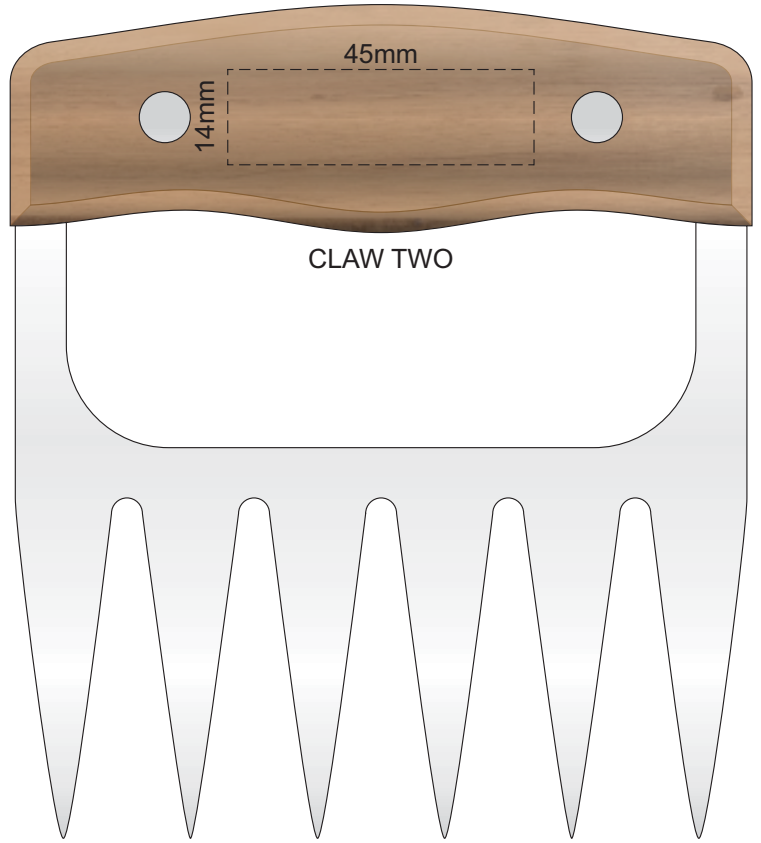

90% of Actual Size
Pad Print (one colour)
Laser Engraving

100% of Actual Size
Pad Print (one colour)
Laser Engraving

SIDE VIEW
OF PRINT AREA

This product is a natural material, please allow for variances in grain pattern and branding.

 Engraves to a natural etch