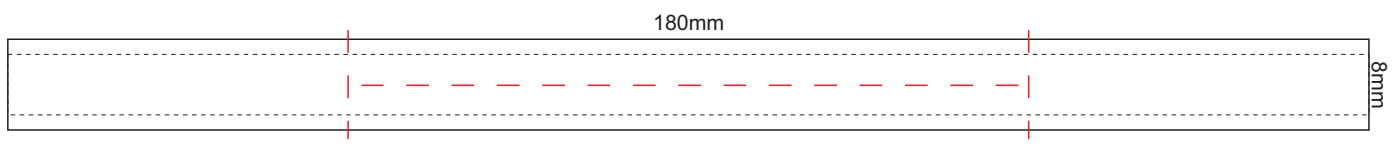

100% of Actual Size
Screen Print (three col max)

Red Line = Exact opposites of the product
(centre artwork to the red line)

Digital Label - Poly Bag

Blue Line = The SIGNIFICANT PRINT AREA
(Keep all critical images & text within this box)
Black Line = Maximum print area
Pink Line = Bleed off to here