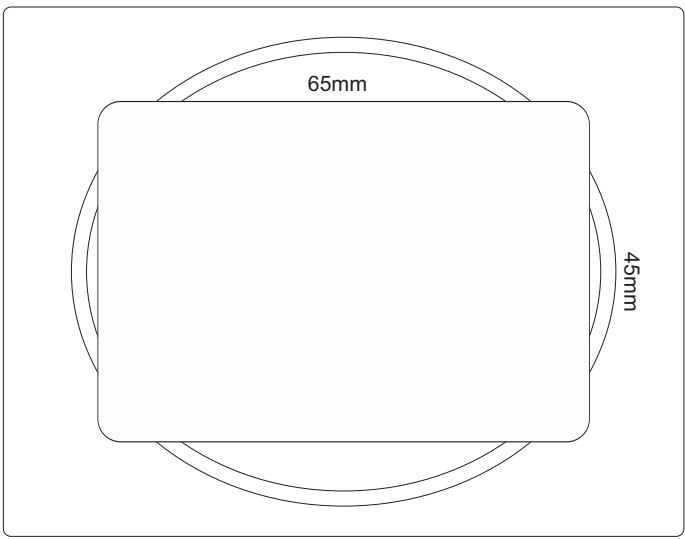

100% of Actual Size
Screen Print (three col max)

Red Line = Exact opposites of the product
(centre artwork to the red line)

Digital Label - Poly Bag

Blue Line = The SIGNIFICANT PRINT AREA
(Keep all critical images & text within this box)
Black Line = Maximum print area
Pink Line = Bleed off to here