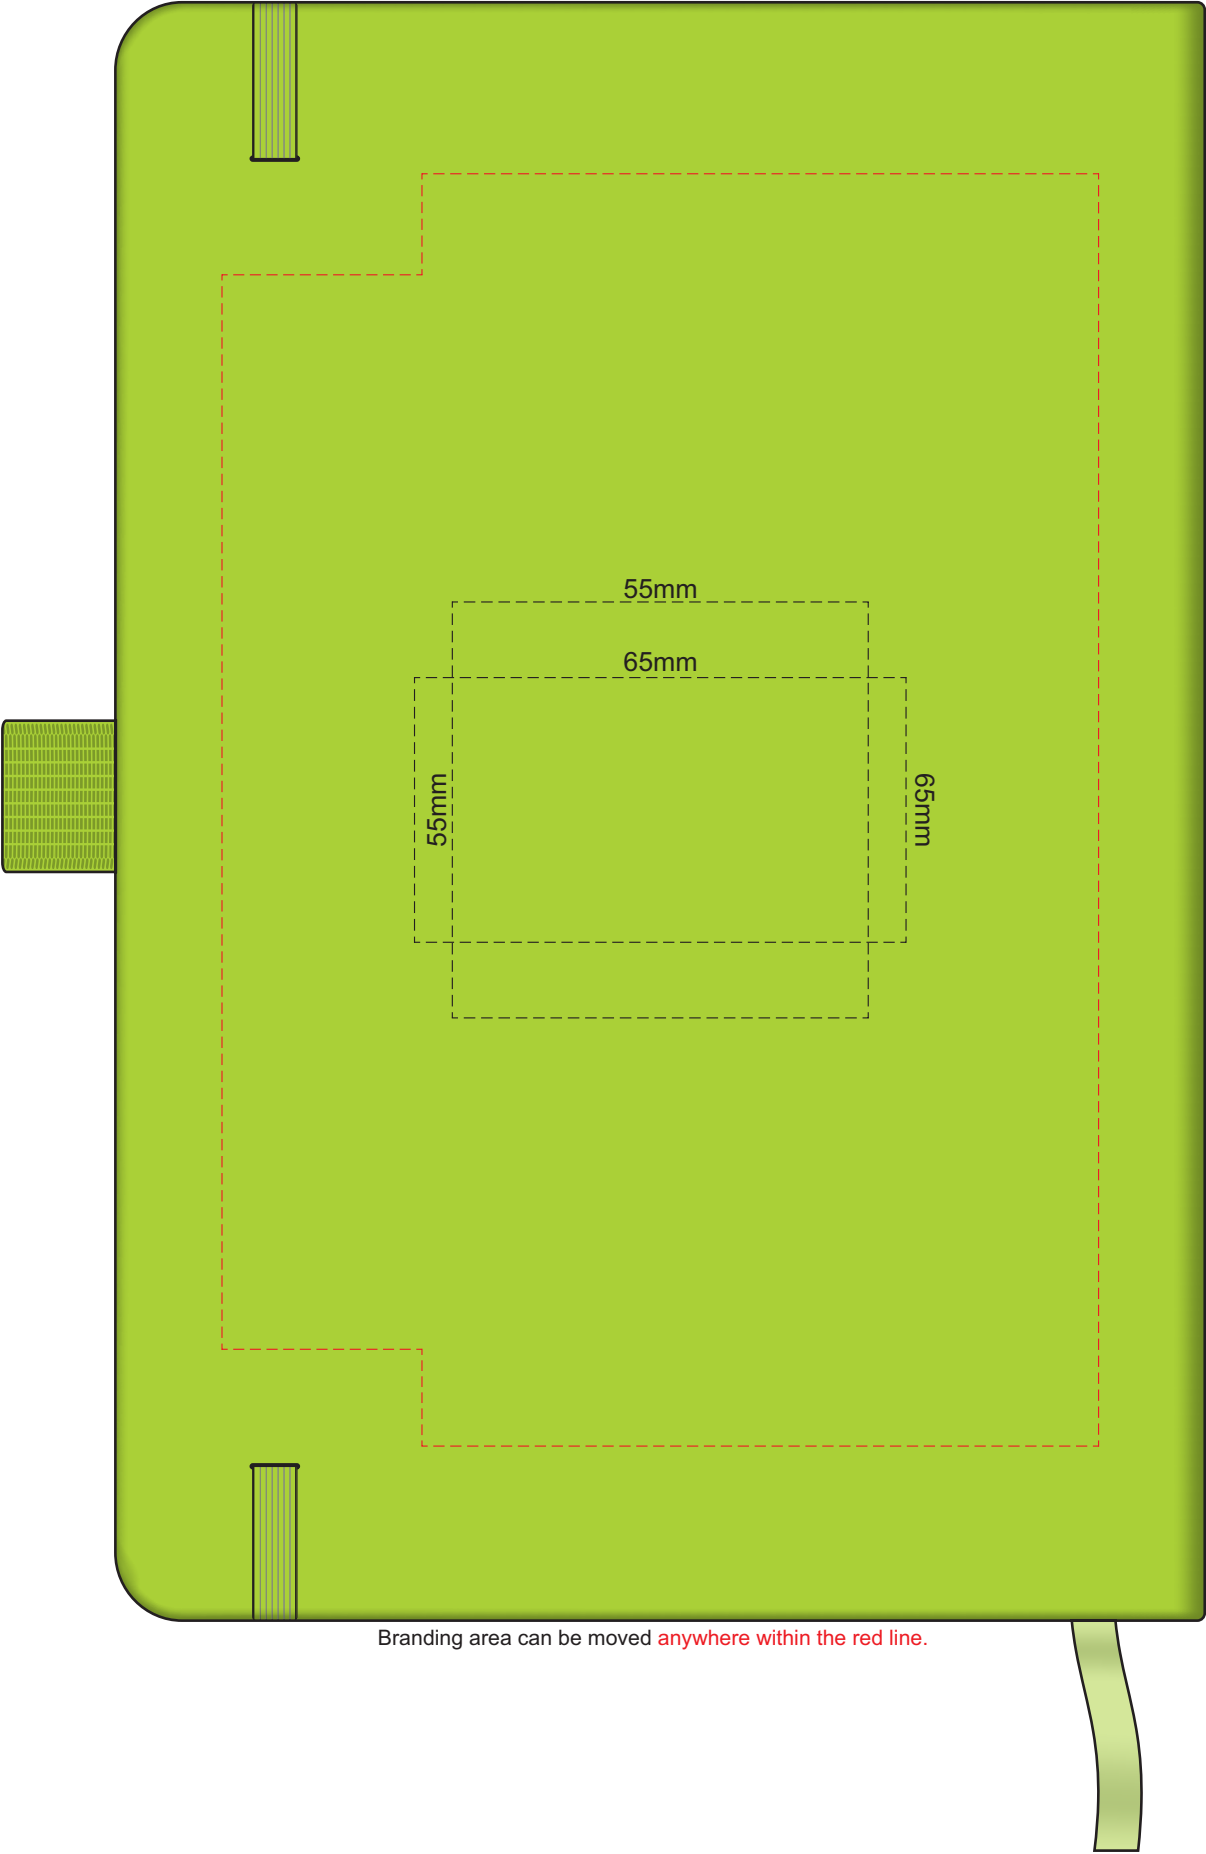

100% of Actual Size
Pad Print

100% of Actual Size
Pad Print (back)

Branding area can be moved anywhere within the red line.

100% of Actual Size
Screen Print (one colour)

100% of Actual Size
Direct Digital

100% of Actual Size
Debossing
Debossing XL

Print area 115 x 90mm is moveable within the XL deboss area and can rotate to suit.

100% of Actual Size
Debossing
Debossing XL

100% of Actual Size
Foil Printing Front Cover
FRONT ONLY

Please note: Print area 70mm x 55mm is **moveable within the red dotted area**, the print area cannot be rotated. The printing will inherit the texture of the substrate which may affect the legibility of small text or appearance of fine detail.

- Green Line = Fold Lines when assembled on notebook
- Blue Line = The SIGNIFICANT PRINT AREA
(Keep all critical images & text within this box)
- Black Line = Maximum print area
- Pink Line = Bleed off to here