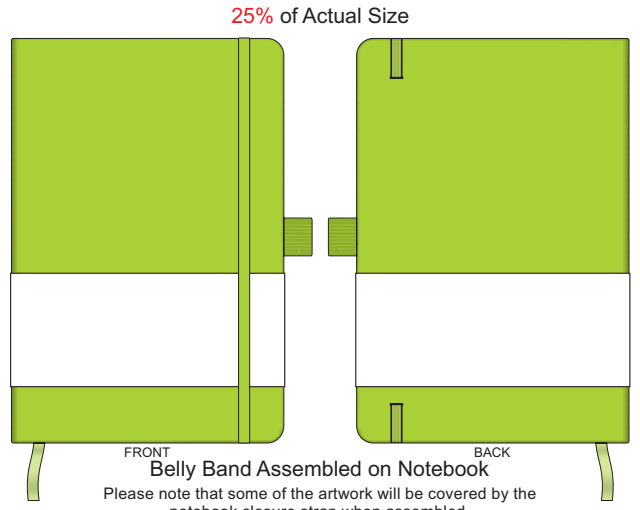

70% of Actual Size
Digital Print - Belly Band Template

Artwork will be printed directly onto the product via CMYK printing (no white), colours will not be vibrant due to white ink not being available for this process

- Green Line = Fold Lines when assembled on notebook
- Blue Line = The SIGNIFICANT PRINT AREA
  (Keep all critical images & text within this box)
- Black Line = Maximum print area
- Pink Line = Bleed off to here