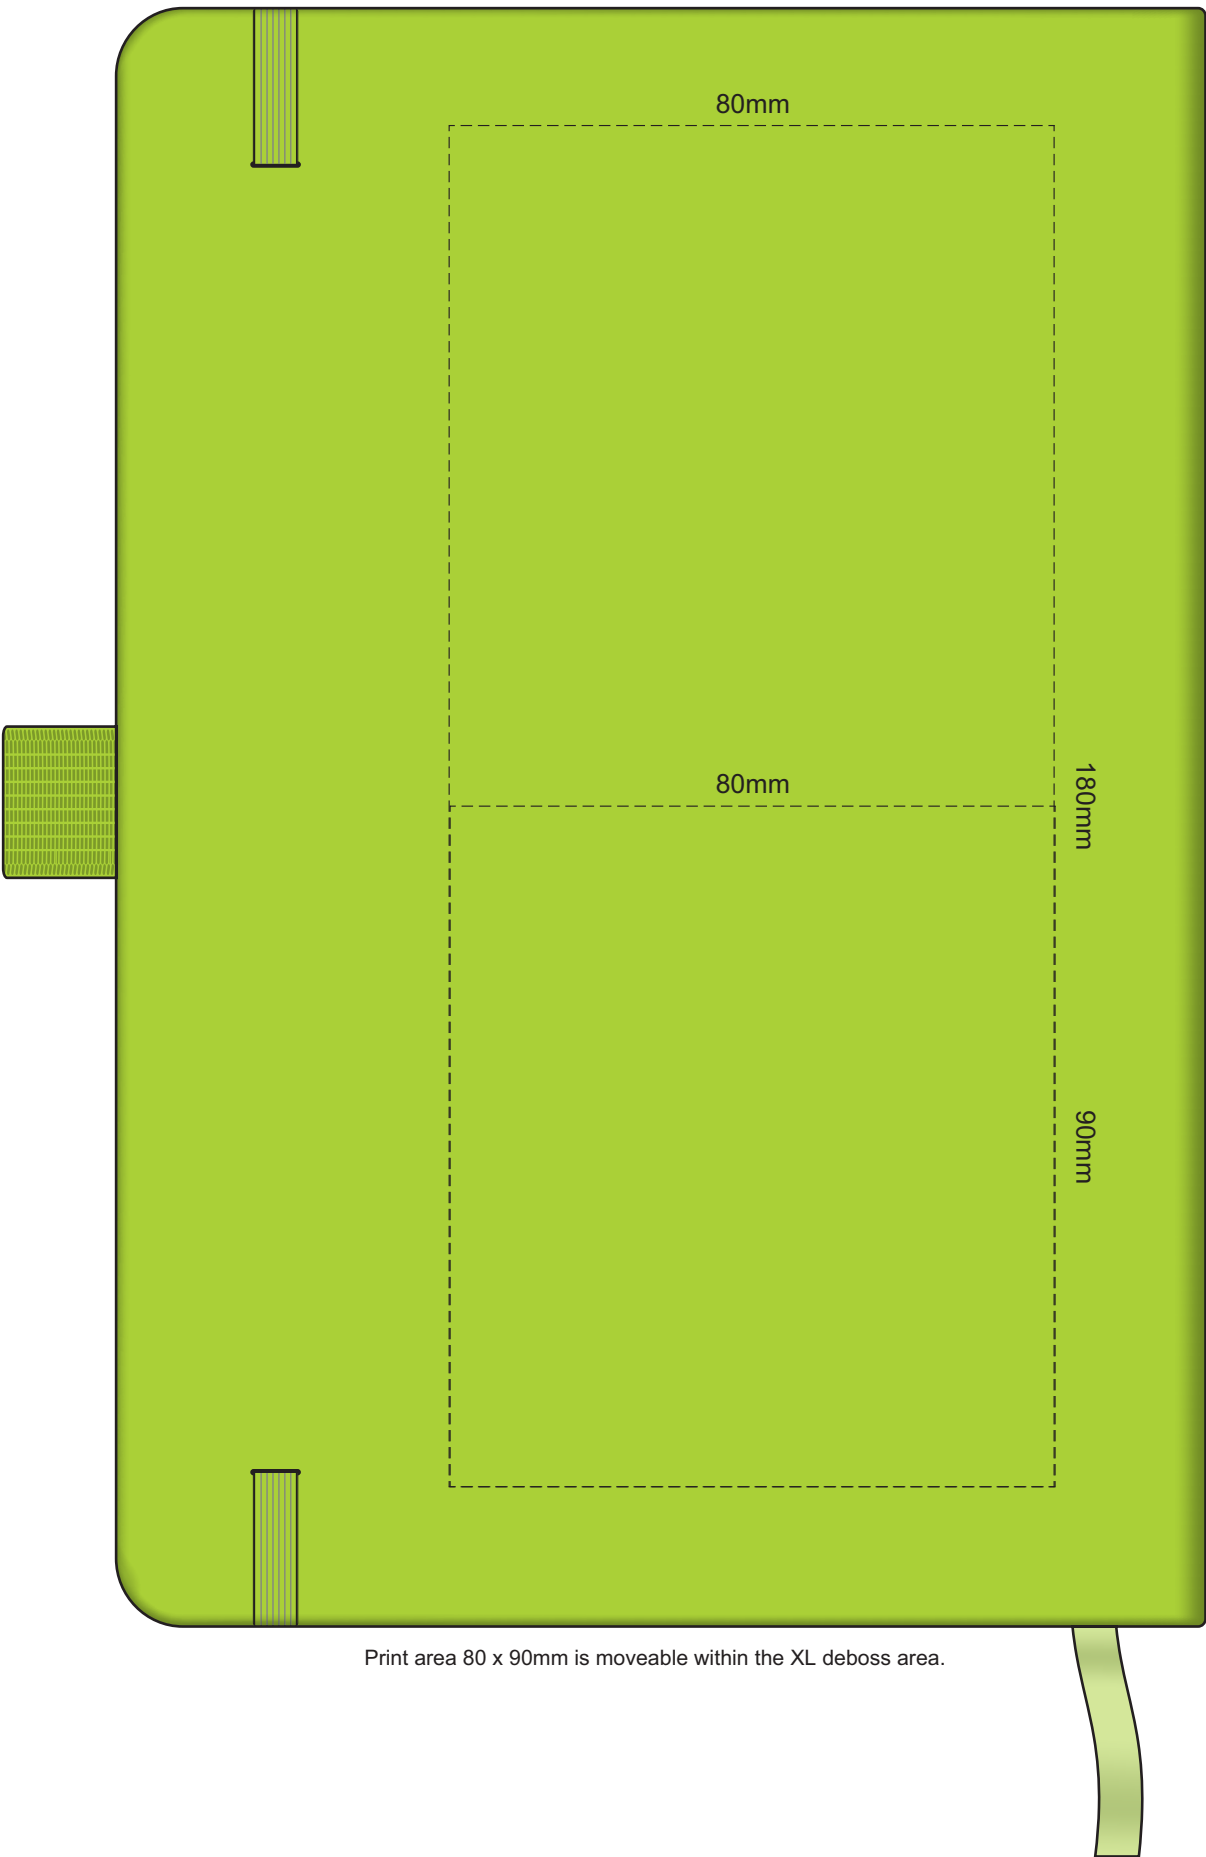

100% of Actual Size
Pad Print

100% of Actual Size
Pad Print (back)

Branding area can be moved anywhere within the red line.

100% of Actual Size
Screen Print (one colour)

100% of Actual Size
Direct Digital

100% of Actual Size
Debossing
Debossing XL

Print area 115 x 90mm is moveable within the XL deboss area and can rotate to suit.

100% of Actual Size
Debossing
Debossing XL

100% of Actual Size
Foil Printing Front Cover
FRONT ONLY

Please note: Print area 70mm x 55mm is **moveable within the red dotted area**, the print area cannot be rotated. The printing will inherit the texture of the substrate which may affect the legibility of small text or appearance of fine detail.

- Green Line = Fold Lines when assembled on notebook
- Blue Line = The SIGNIFICANT PRINT AREA
(Keep all critical images & text within this box)
- Black Line = Maximum print area
- Pink Line = Bleed off to here