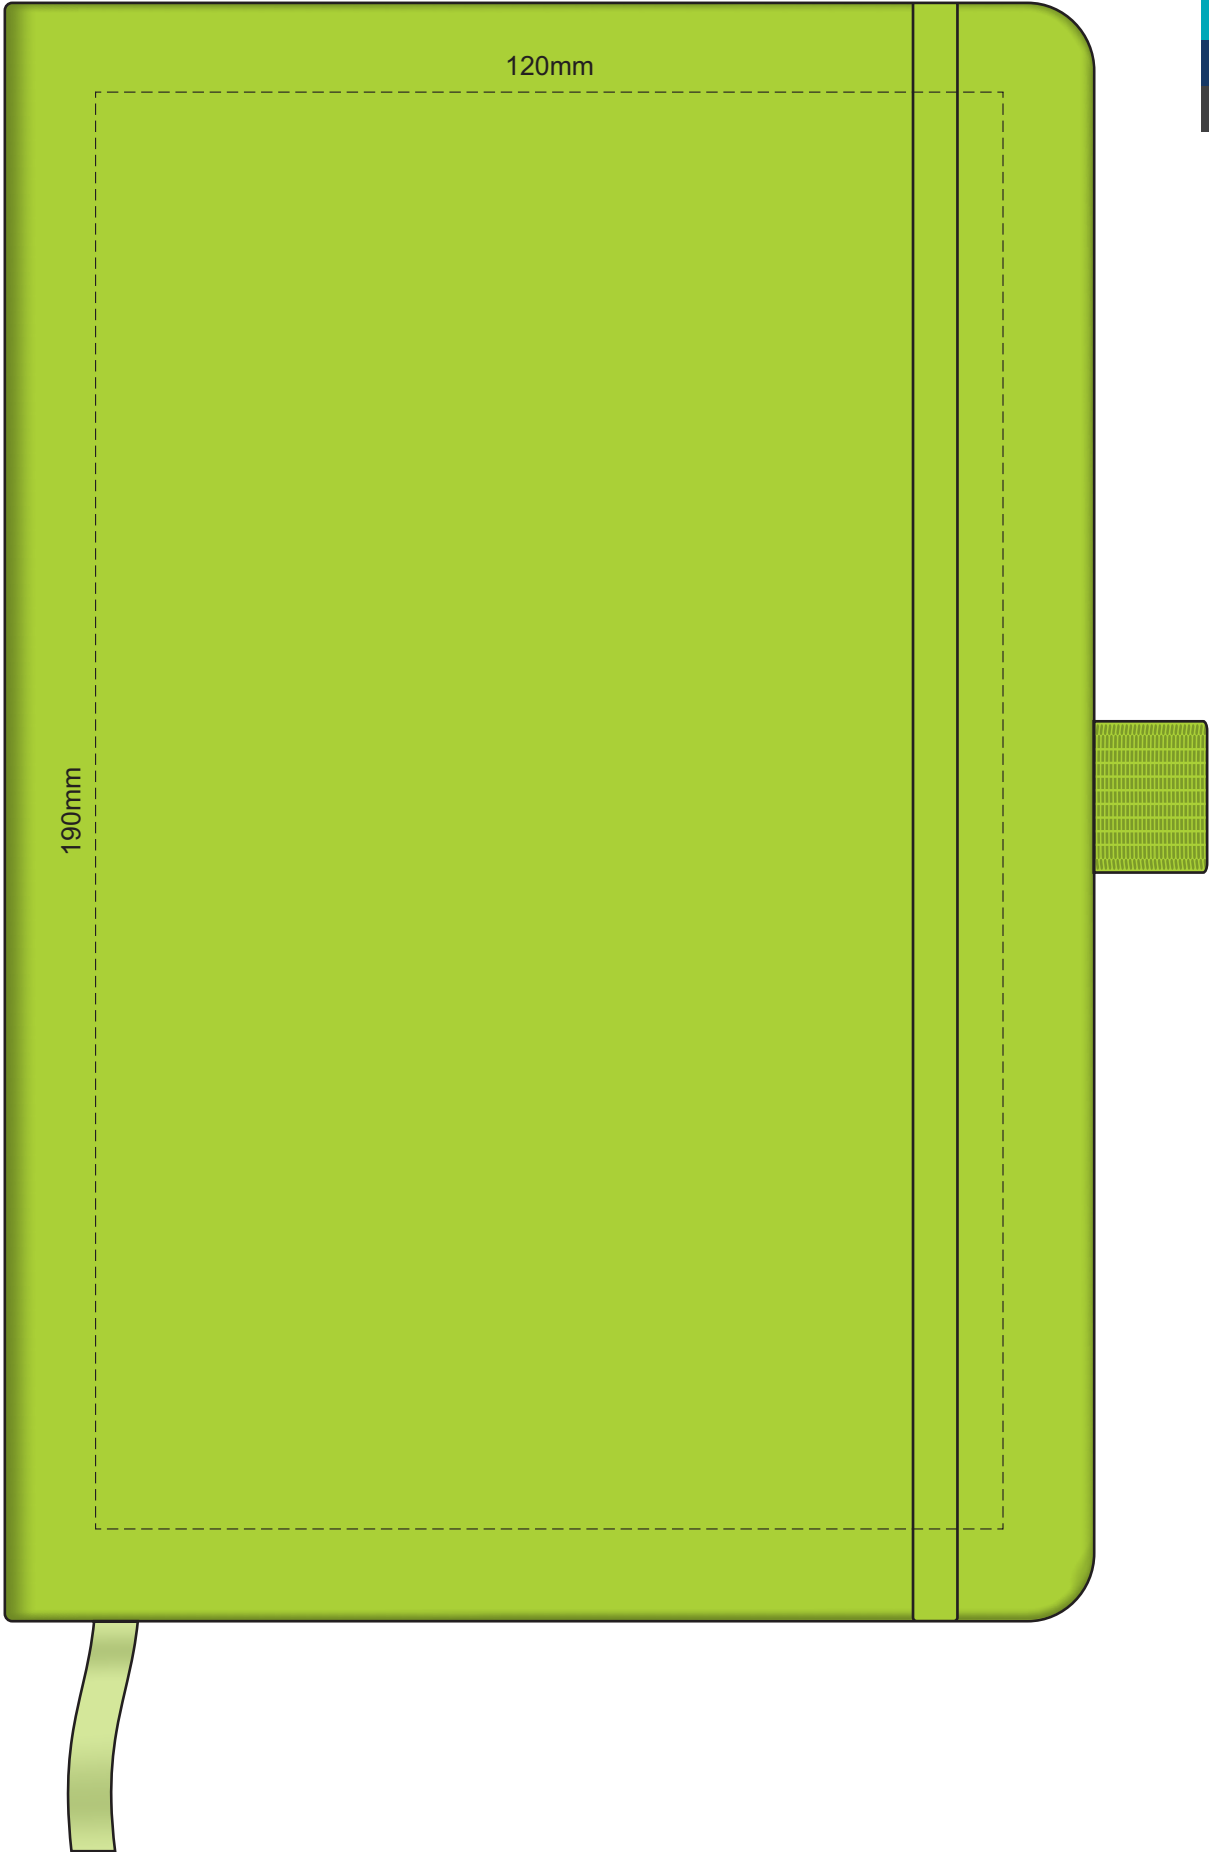

100% of Actual Size
Pad Print

100% of Actual Size
Pad Print (back)

Branding area can be moved anywhere within the red line.

100% of Actual Size
Screen Print (one colour)

100% of Actual Size
Direct Digital

100% of Actual Size
Debossing
Debossing XL

Print area 115 x 90mm is moveable within the XL deboss area and can rotate to suit.

100% of Actual Size
Debossing
Debossing XL

100% of Actual Size
Foil Printing Front Cover
FRONT ONLY

Please note: Print area 70mm x 55mm is **moveable within the red dotted area**, the print area cannot be rotated. The printing will inherit the texture of the substrate which may affect the legibility of small text or appearance of fine detail.

-  Copper Foil Print Colour
-  Silver Foil Print Colour
-  Gold Foil Print Colour

70% of Actual Size
Digital Print - Belly Band Template

Artwork will be printed directly onto the product via CMYK printing (no white), colours will not be vibrant due to white ink not being available for this process