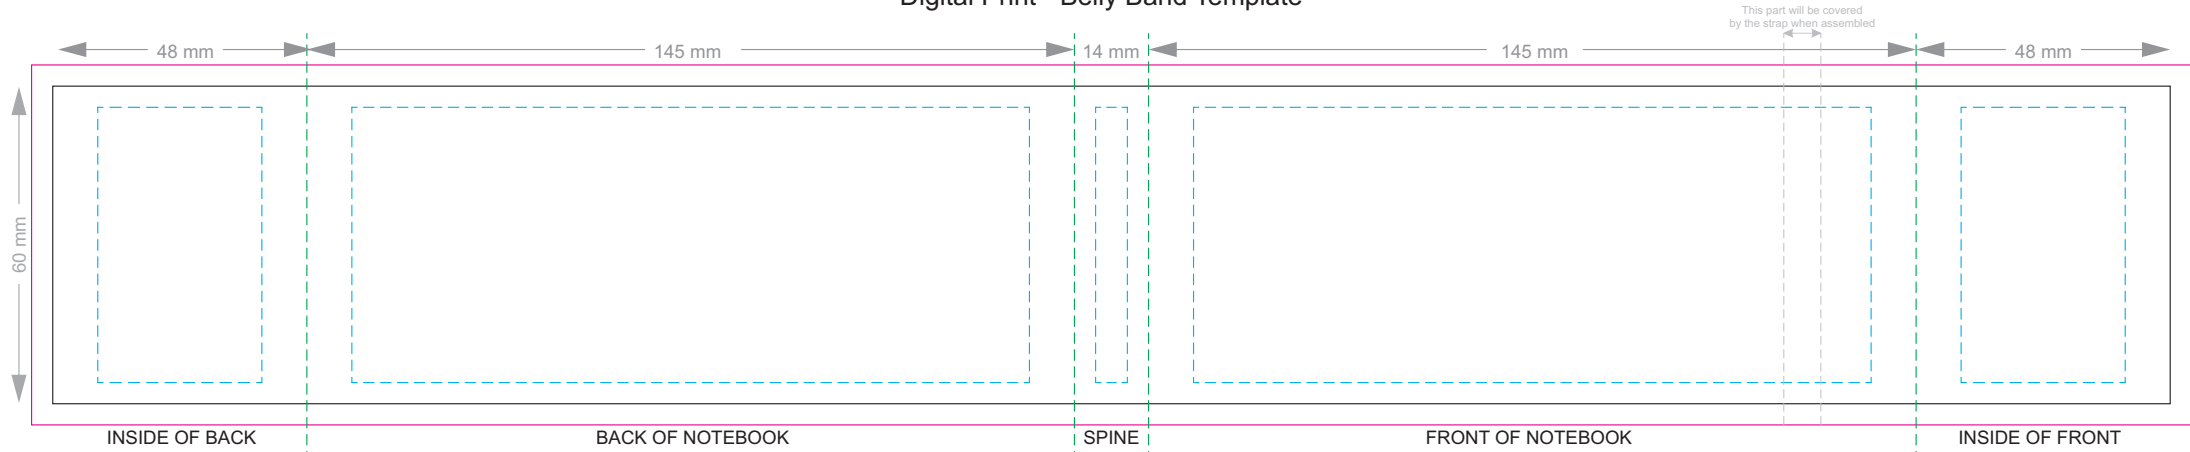

70% of Actual Size
Digital Print - Belly Band Template

Artwork will be printed directly onto the product via CMYK printing (no white), colours will not be vibrant due to white ink not being available for this process

- Green Line = Fold Lines when assembled on notebook
- Blue Line = The SIGNIFICANT PRINT AREA
  (Keep all critical images & text within this box)
- Black Line = Maximum print area
- Pink Line = Bleed off to here