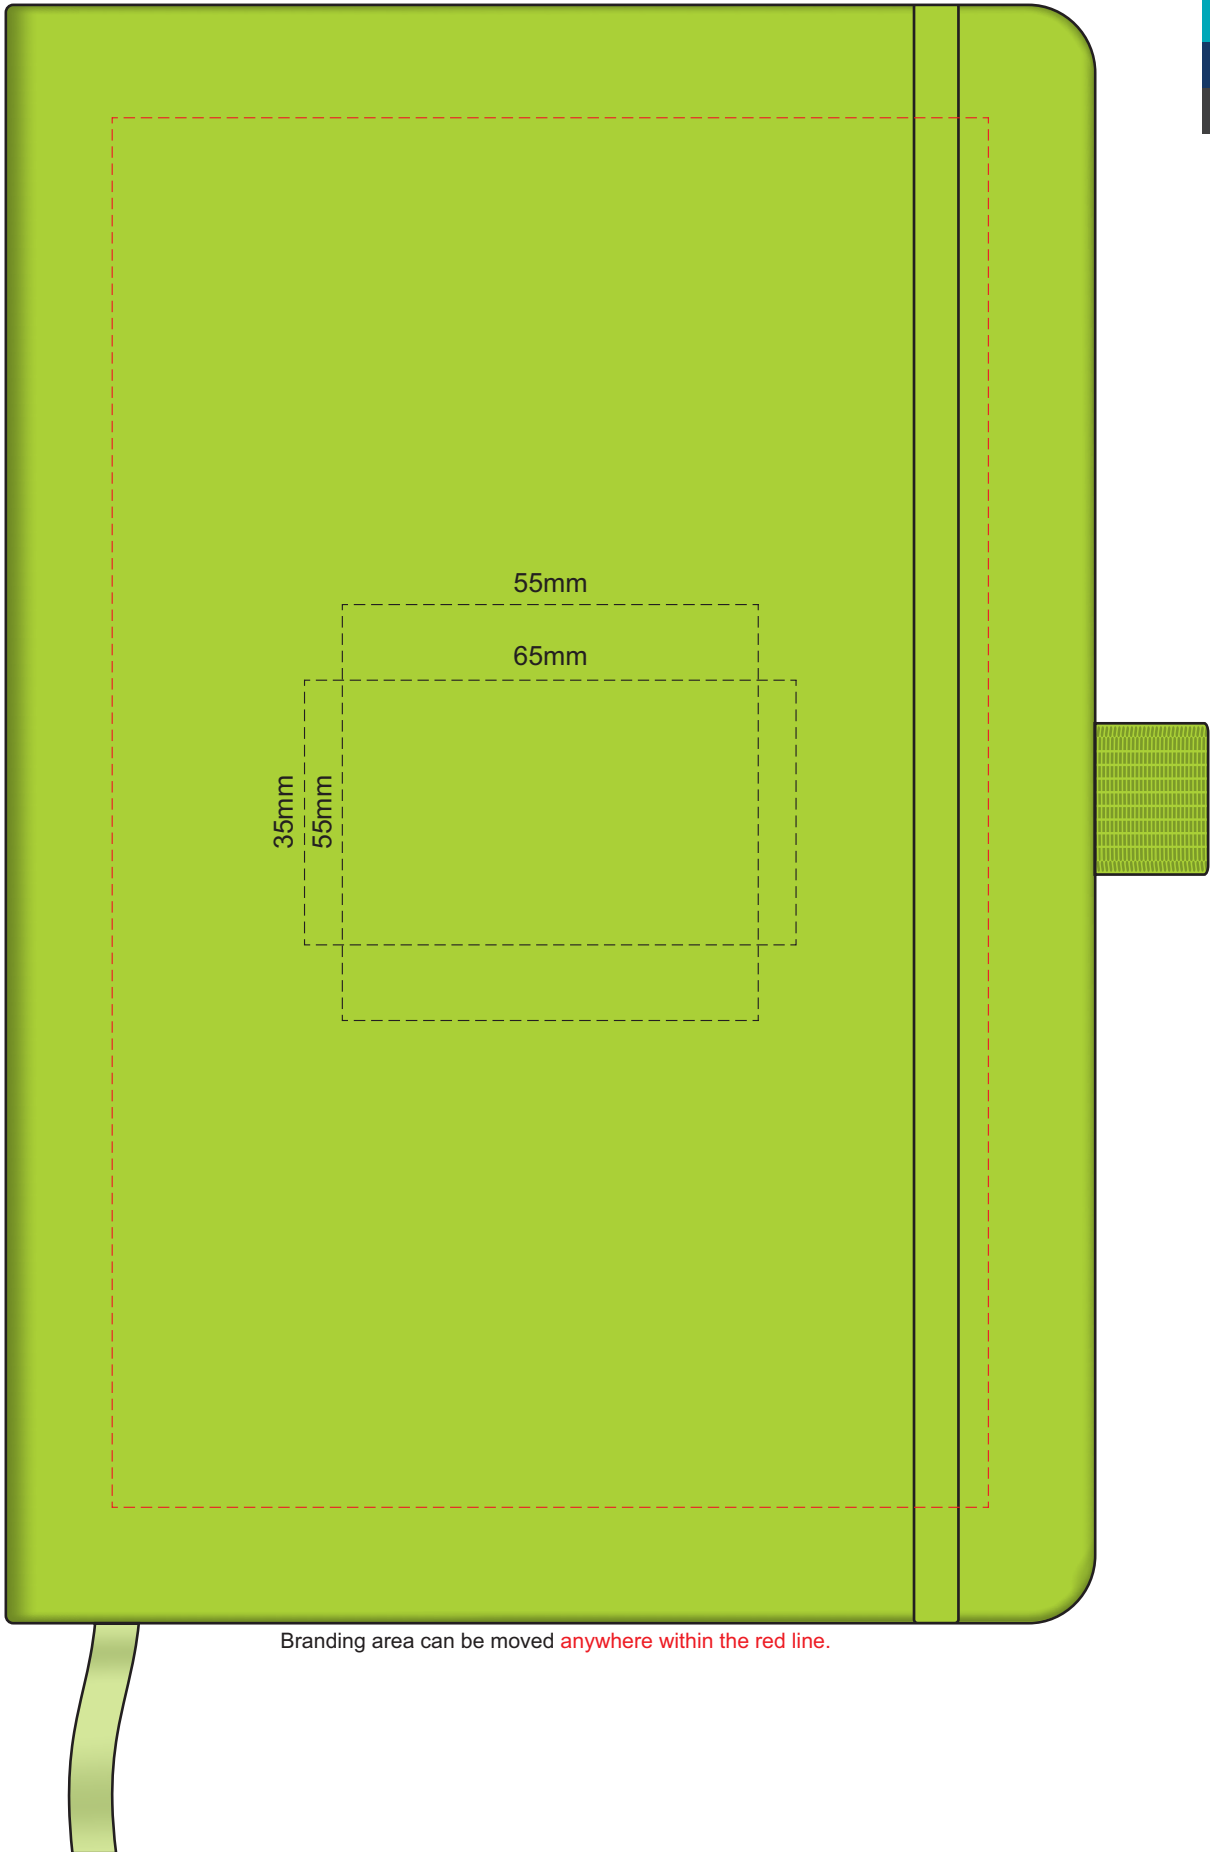

100% of Actual Size
Pad Print

100% of Actual Size
Pad Print (back)

Branding area can be moved anywhere within the red line.

100% of Actual Size
Screen Print (one colour)

100% of Actual Size
Direct Digital

100% of Actual Size
Debossing
Debossing XL

Print area 115 x 90mm is moveable within the XL deboss area and can rotate to suit.

100% of Actual Size
Debossing
Debossing XL

100% of Actual Size
Foil Printing Front Cover
FRONT ONLY

Please note: Print area 70mm x 55mm is **moveable within the red dotted area**, the print area cannot be rotated. The printing will inherit the texture of the substrate which may affect the legibility of small text or appearance of fine detail.

- Green Line = Fold Lines when assembled on notebook
- Blue Line = The SIGNIFICANT PRINT AREA
(Keep all critical images & text within this box)
- Black Line = Maximum print area
- Pink Line = Bleed off to here