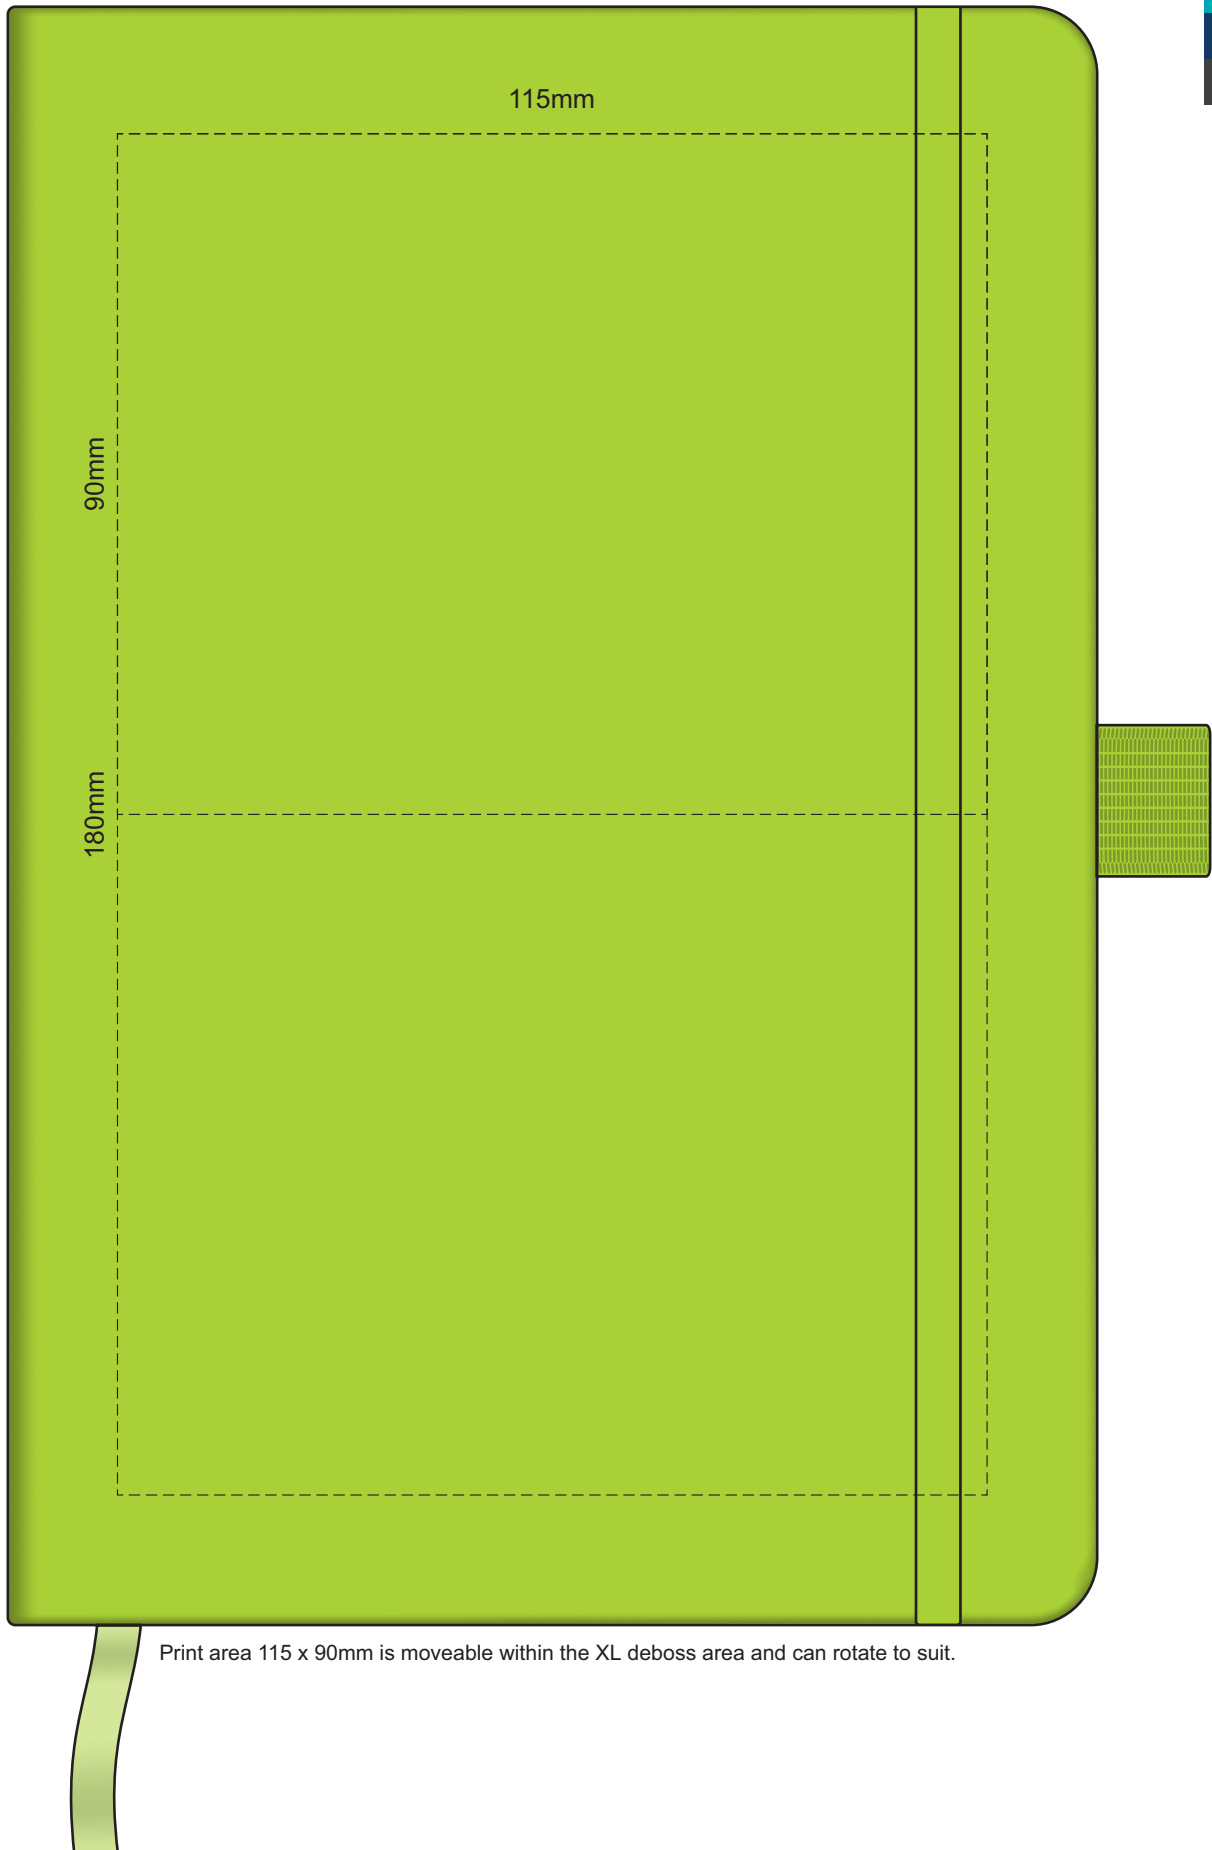

100% of Actual Size
Pad Print

100% of Actual Size
Pad Print (back)

Branding area can be moved anywhere within the red line.

100% of Actual Size
Screen Print (one colour)

100% of Actual Size
Direct Digital

100% of Actual Size
Debossing
Debossing XL

Print area 115 x 90mm is moveable within the XL deboss area and can rotate to suit.

100% of Actual Size
Debossing
Debossing XL

100% of Actual Size
Foil Printing Front Cover
FRONT ONLY

Please note: Print area 70mm x 55mm is **moveable within the red dotted area**, the print area cannot be rotated. The printing will inherit the texture of the substrate which may affect the legibility of small text or appearance of fine detail.

- Green Line = Fold Lines when assembled on notebook
- Blue Line = The SIGNIFICANT PRINT AREA
(Keep all critical images & text within this box)
- Black Line = Maximum print area
- Pink Line = Bleed off to here