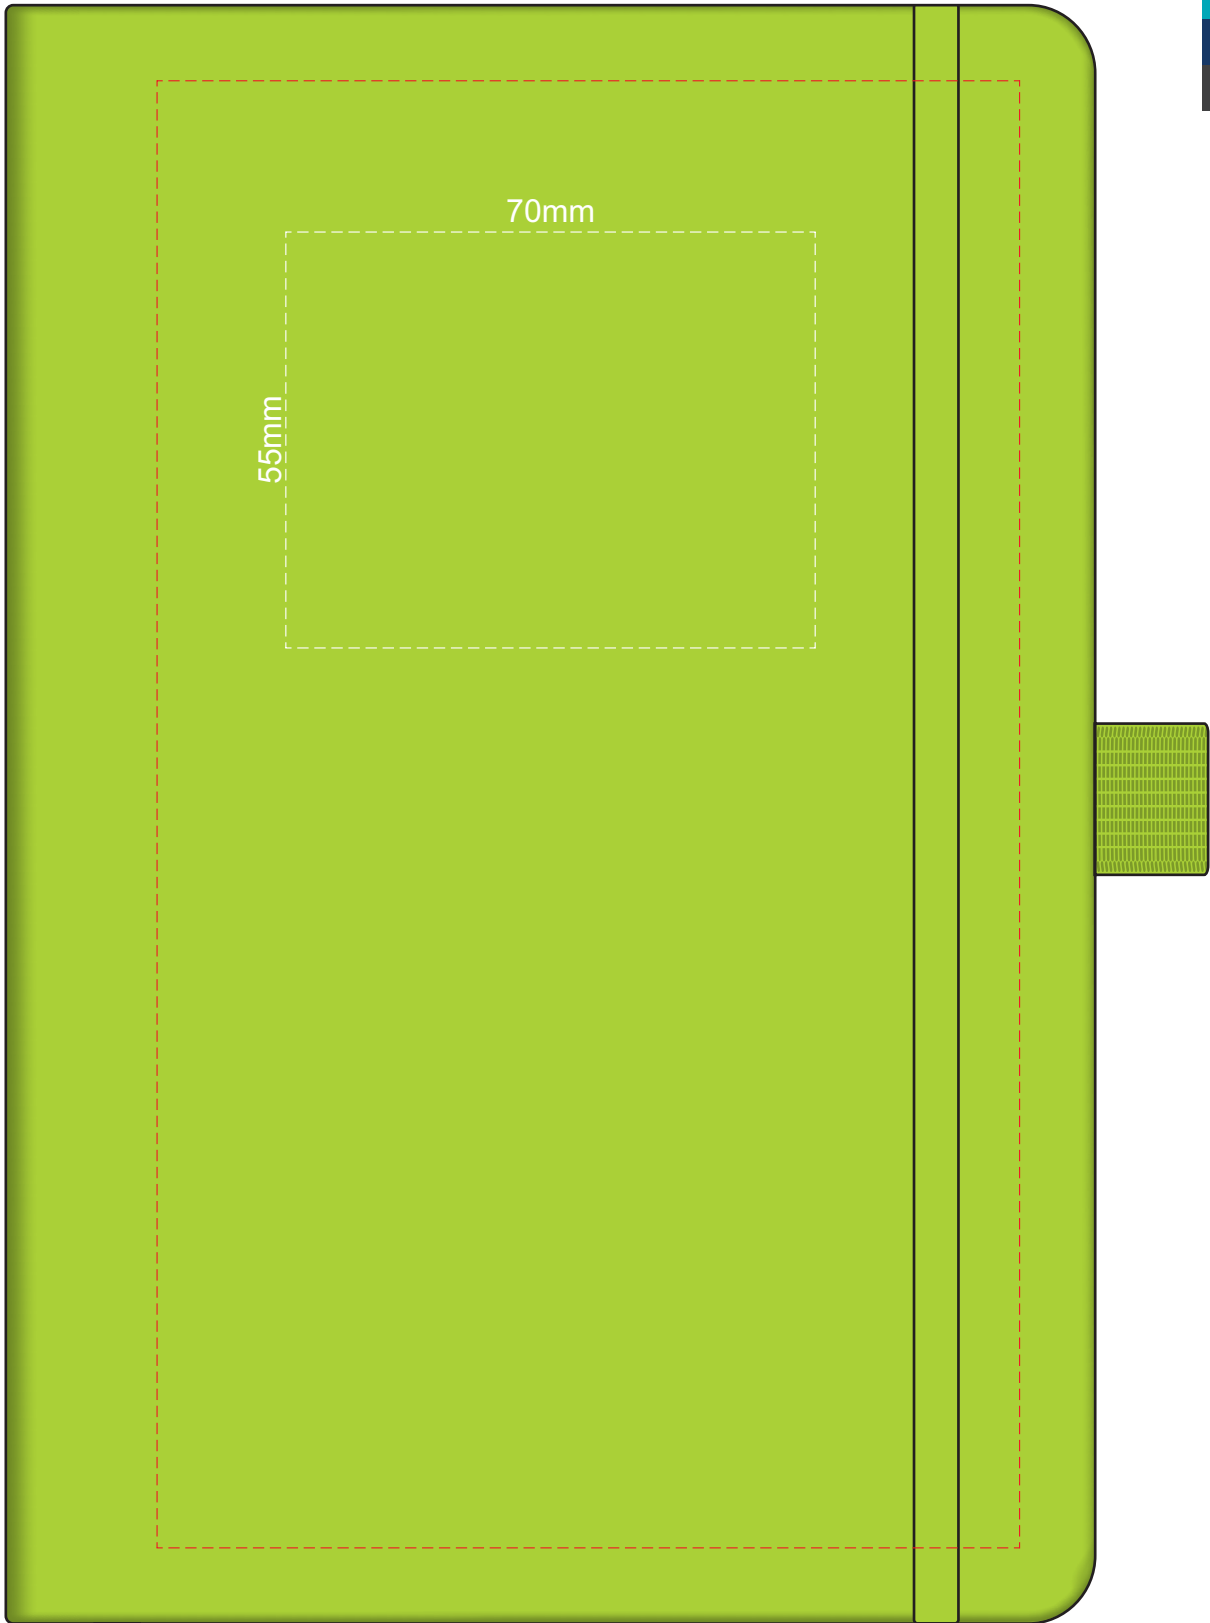

100% of Actual Size
Pad Print

100% of Actual Size
Pad Print (back)

Branding area can be moved anywhere within the red line.

100% of Actual Size
Screen Print (one colour)

100% of Actual Size
Direct Digital

100% of Actual Size
Debossing
Debossing XL

Print area 115 x 90mm is moveable within the XL deboss area and can rotate to suit.

100% of Actual Size
Debossing
Debossing XL

100% of Actual Size
Foil Printing Front Cover
FRONT ONLY

Please note: Print area 70mm x 55mm is **moveable within the red dotted area**, the print area cannot be rotated. The printing will inherit the texture of the substrate which may affect the legibility of small text or appearance of fine detail.

- Green Line = Fold Lines when assembled on notebook
- Blue Line = The SIGNIFICANT PRINT AREA
(Keep all critical images & text within this box)
- Black Line = Maximum print area
- Pink Line = Bleed off to here