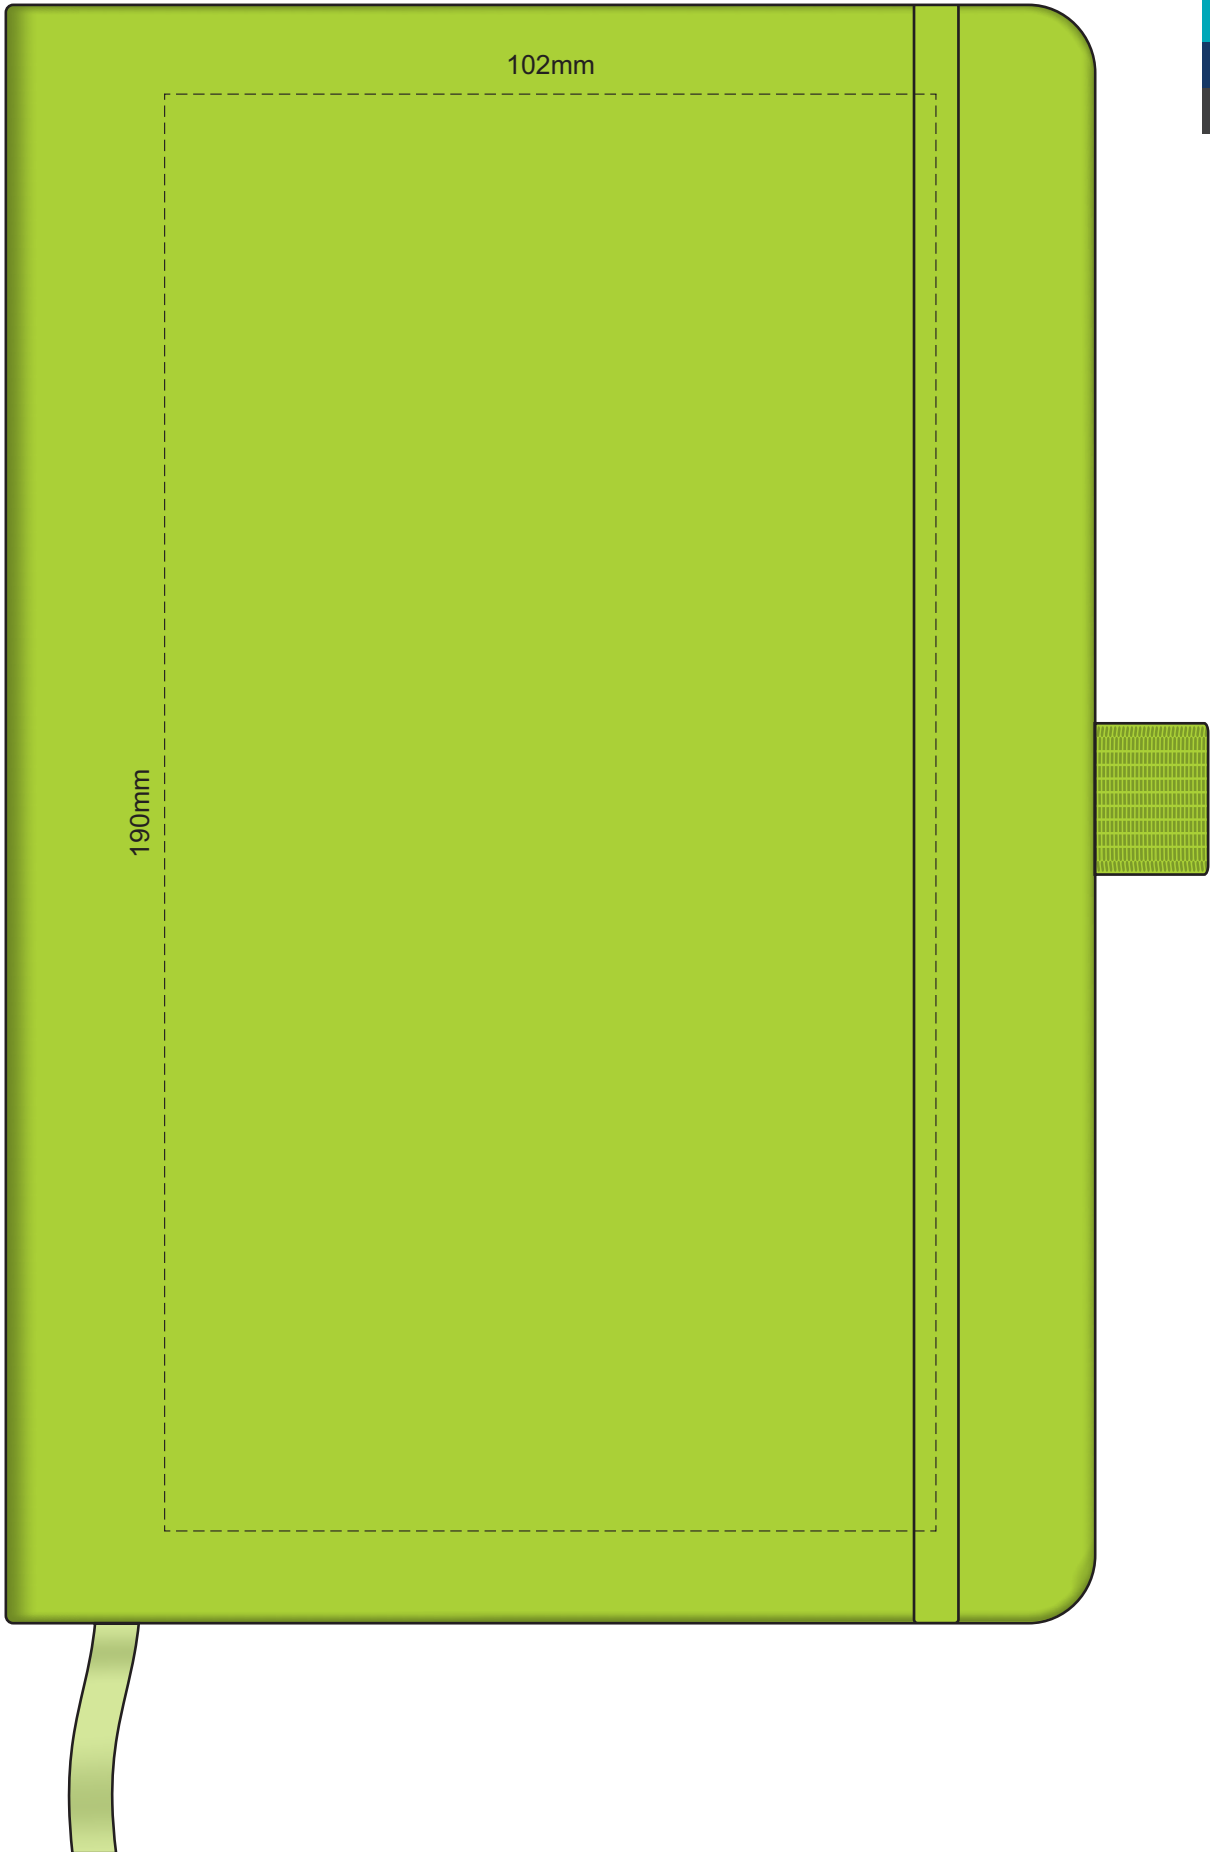

100% of Actual Size
Pad Print

100% of Actual Size
Pad Print (back)

Branding area can be moved anywhere within the red line.

100% of Actual Size
Screen Print (one colour)

100% of Actual Size
Direct Digital

100% of Actual Size
Debossing
Debossing XL

Print area 115 x 90mm is moveable within the XL deboss area and can rotate to suit.

100% of Actual Size
Debossing
Debossing XL

100% of Actual Size
Foil Printing Front Cover
FRONT ONLY

Please note: Print area 70mm x 55mm is **moveable within the red dotted area**, the print area cannot be rotated. The printing will inherit the texture of the substrate which may affect the legibility of small text or appearance of fine detail.

-  Copper Foil Print Colour
-  Silver Foil Print Colour
-  Gold Foil Print Colour

70% of Actual Size
Digital Print - Belly Band Template

Artwork will be printed directly onto the product via CMYK printing (no white), colours will not be vibrant due to white ink not being available for this process