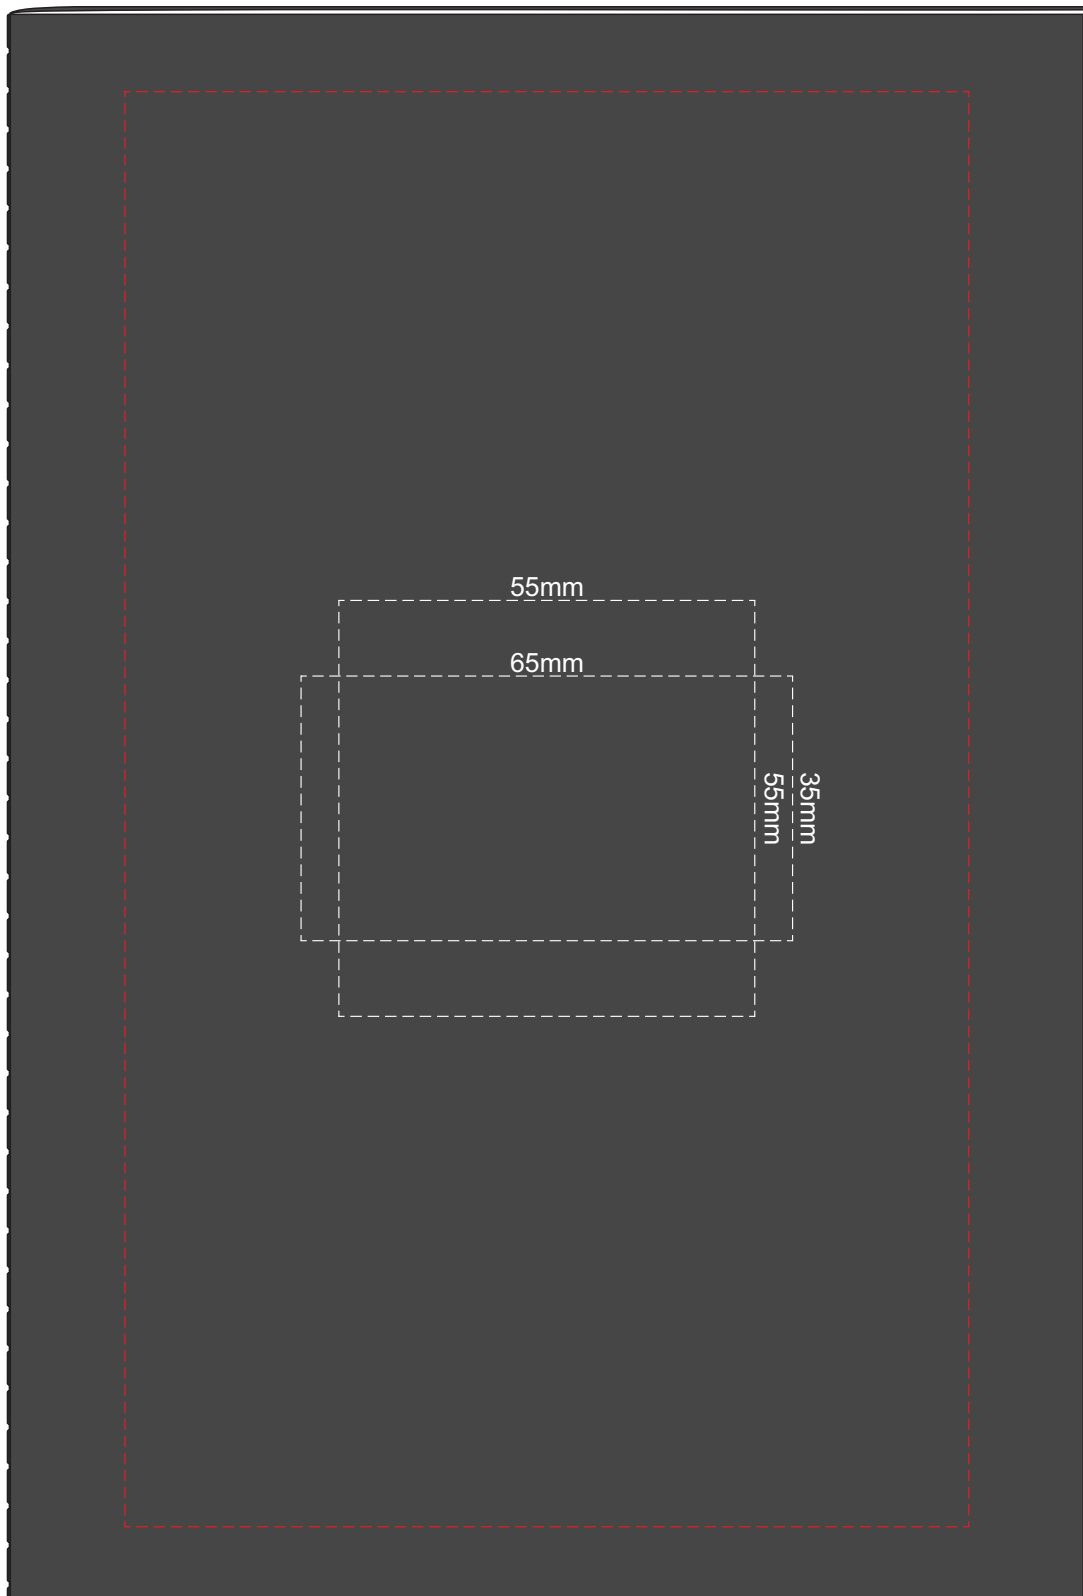

100% of Actual Size
Pad Print

Branding area can be moved **anywhere within the red line.**

100% of Actual Size
Screen Print (one colour)

100% of Actual Size
Digital Packaging Print
(Front and Back Print Available)