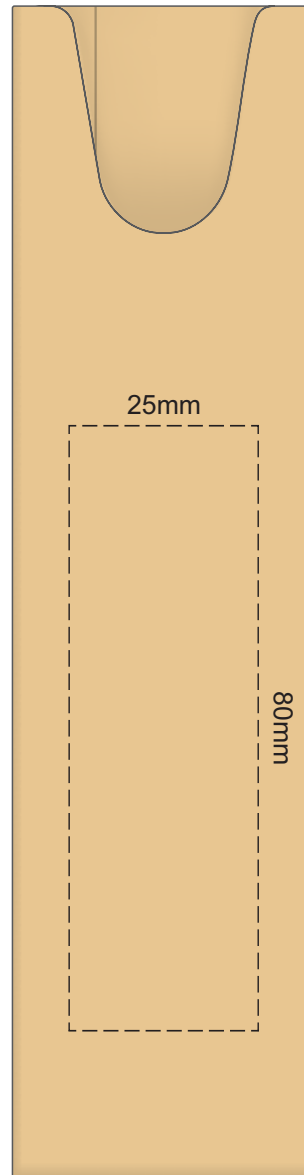

100% of Actual Size  
Pad Print

POSITION D

POSITION E

100% of Actual Size  
Direct Digital

POSITION D

POSITION E

100% of Actual Size  
Pad Print (one side only)

100% of Actual Size  
Digital Packaging Print  
(one side only)

Digital Print is only available for natural option  
Artwork will be printed directly onto the product via CMYK printing (no white),  
colours will not be vibrant due to white ink not being available for this process.