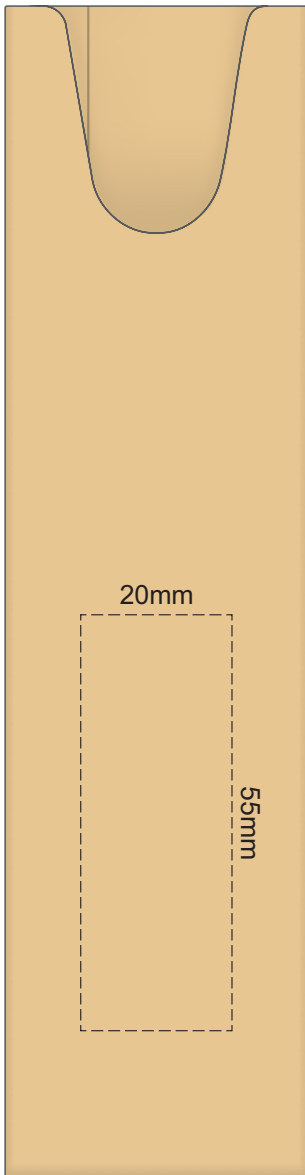

100% of Actual Size  
Pad Print

POSITION D

POSITION E

100% of Actual Size  
Direct Digital

POSITION D

POSITION E

100% of Actual Size  
Pad Print (one side only)

100% of Actual Size  
Digital Packaging Print  
(one side only)

Digital Print is only available for natural option  
Artwork will be printed directly onto the product via CMYK printing (no white),  
colours will not be vibrant due to white ink not being available for this process.