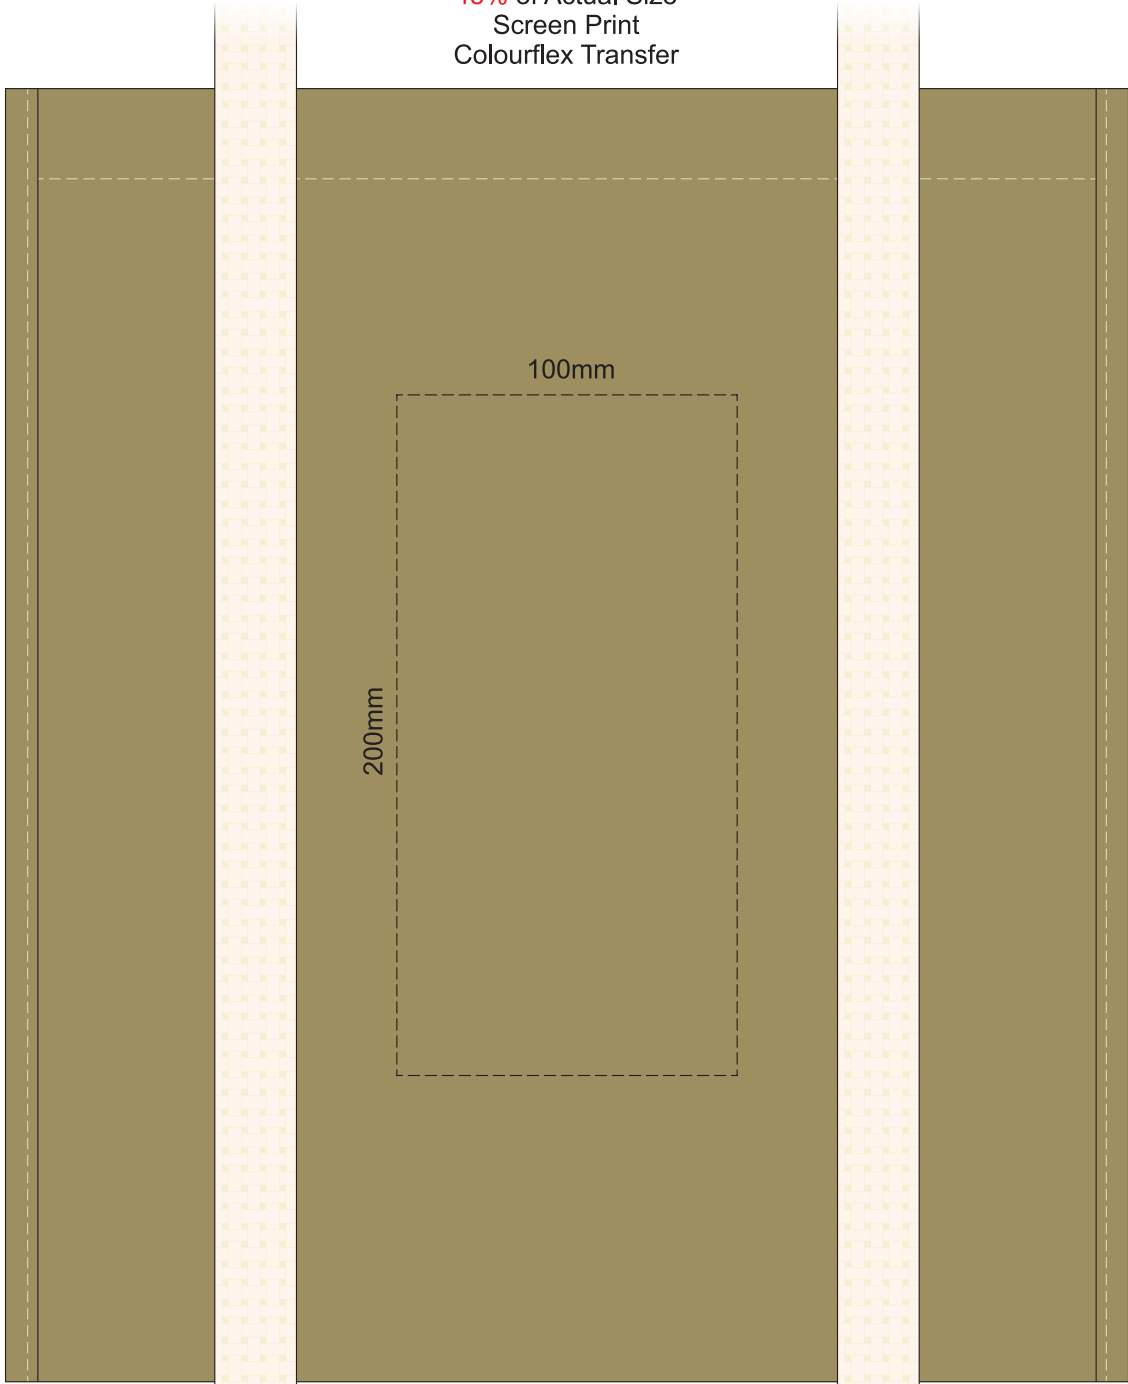

45% of Actual Size
Screen Print
Colourflex Transfer

Please note, this can be printed on both sides.