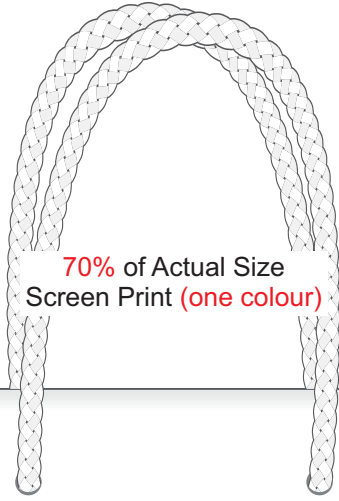

70% of Actual Size
Screen Print (one colour)

70% of Actual Size
Screen Print (one colour)

100mm

120mm