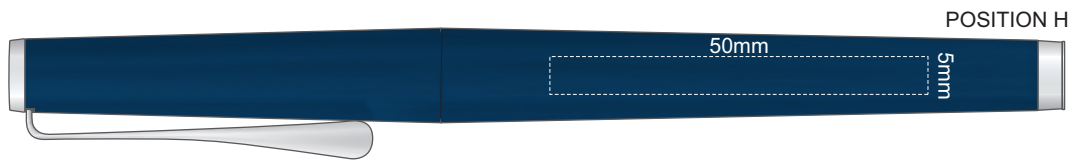

100% of Actual Size

Pad Print
Engraving

 Engraves to a Natural Etch

100% of Actual Size

Pad Print
Engraving

 Engraves to a Mirror Finish

100% of Actual Size

Pad Print
Engraving

 Engraves to a Mirror Finish

100% of Actual Size

Pad Print
Engraving

 Engraves to a Natural Etch

100% of Actual Size

Pad Print
Engraving

 Engraves to a Mirror Finish

100% of Actual Size

Pad Print
Engraving

 Engraves to a Mirror Finish