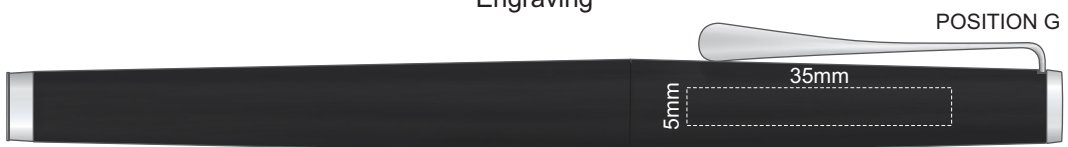

100% of Actual Size

Pad Print
Engraving

 Engraves to a Natural Etch

100% of Actual Size

Pad Print
Engraving

 Engraves to a Mirror Finish

100% of Actual Size

Pad Print
Engraving

 Engraves to a Mirror Finish

100% of Actual Size

Pad Print
Engraving

 Engraves to a Natural Etch

100% of Actual Size

Pad Print
Engraving

 Engraves to a Mirror Finish

100% of Actual Size

Pad Print
Engraving

 Engraves to a Mirror Finish