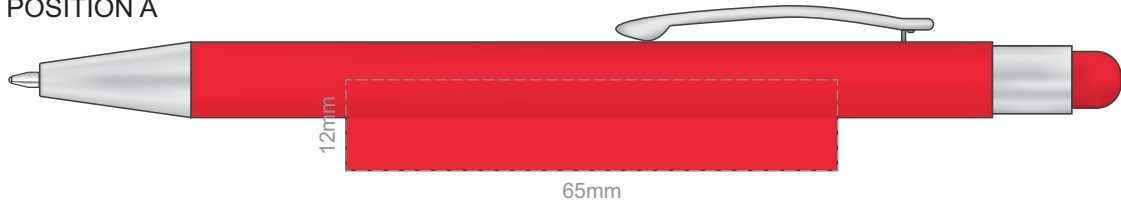

BARREL COLOURS	STYLUS COLOURS

100% of Actual Size
Screen Print

POSITION A

100% of Actual Size
Pad Print

POSITION D

POSITION E

100% of Actual Size
Laser Engraving

POSITION D

POSITION E

Engraves to an Oxidised White Finish