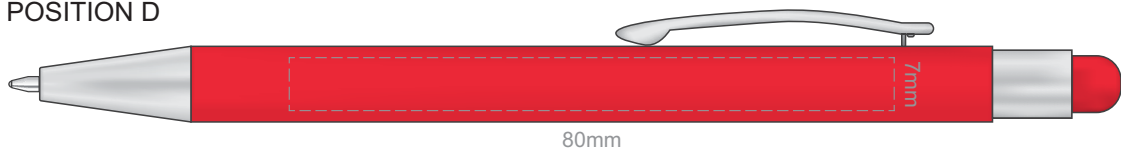

BARREL COLOURS	STYLUS COLOURS

100% of Actual Size
Screen Print

POSITION A

100% of Actual Size
Pad Print

POSITION D

POSITION E

100% of Actual Size
Laser Engraving

POSITION D

POSITION E

Engraves to an Oxidised White Finish