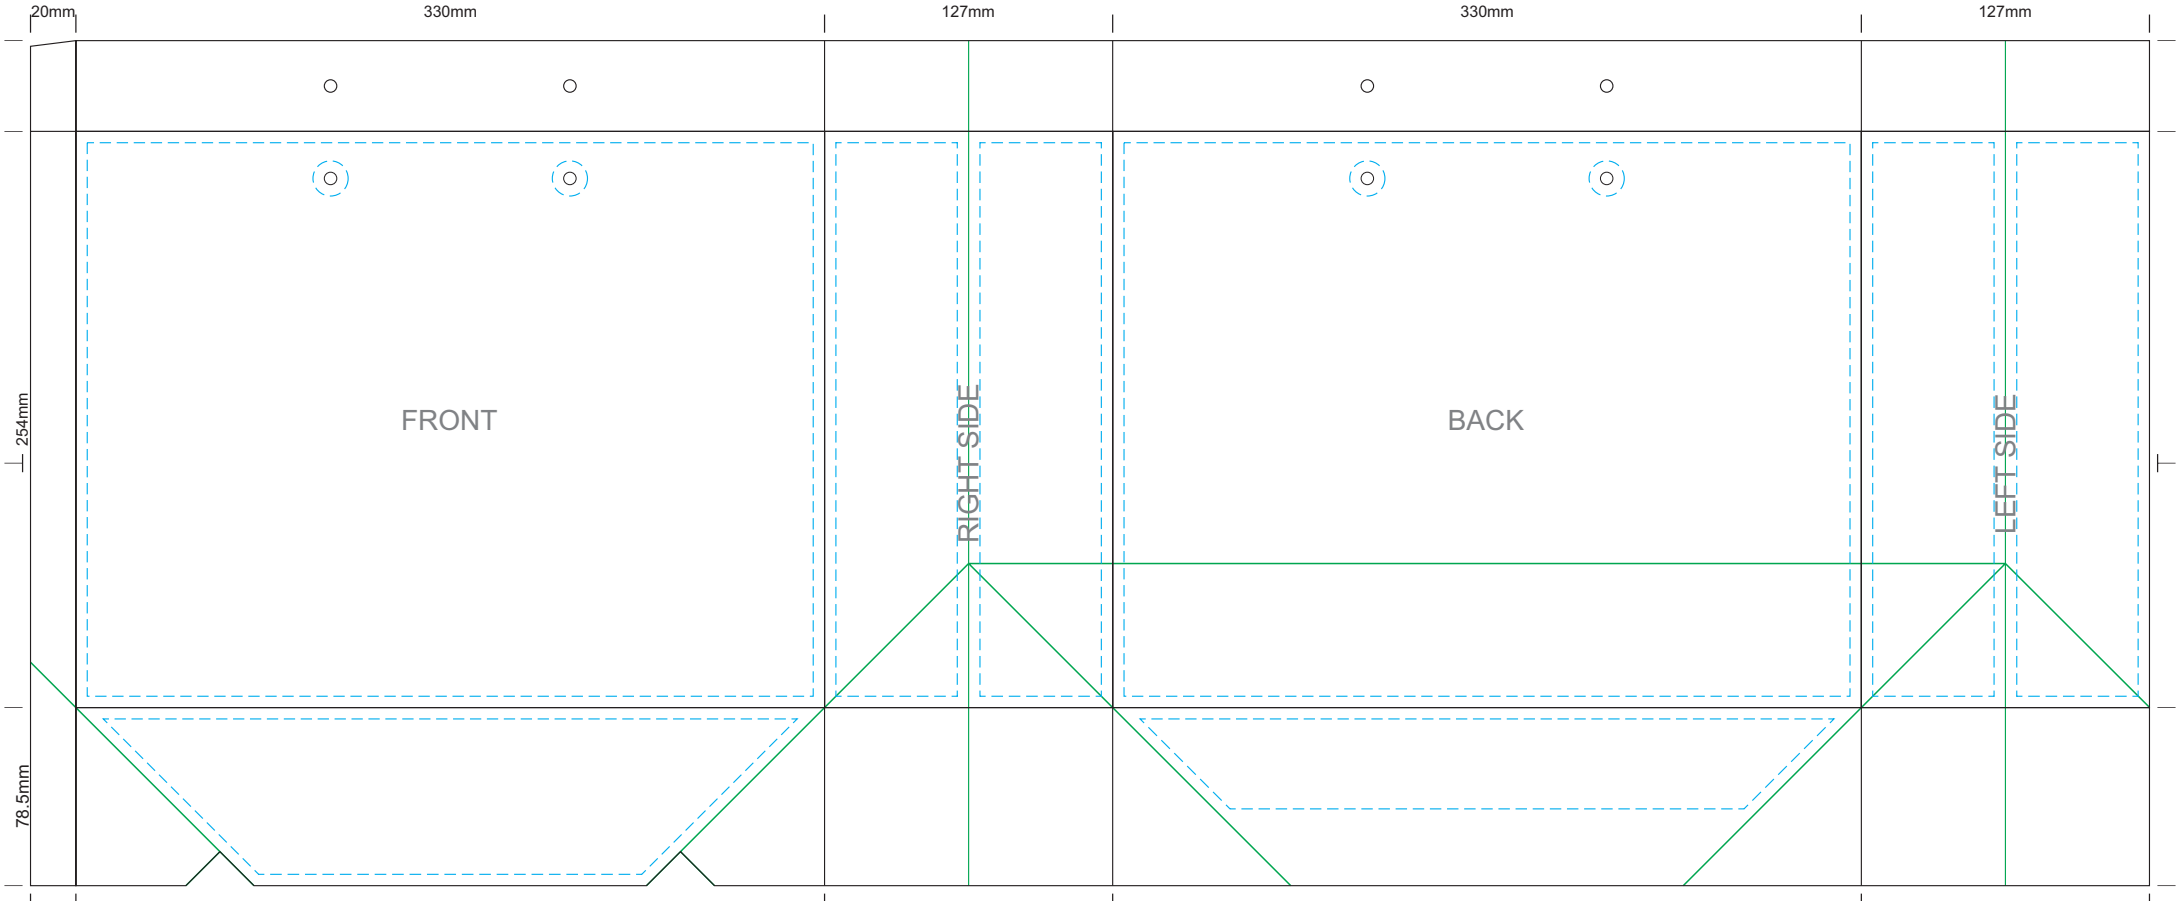

30% of Actual Size
Full Colour Template

Blue Line = The SIGNIFICANT PRINT AREA
(Keep all critical images & text within this box)
Black Line = Maximum print area
Green Line = Fold Lines