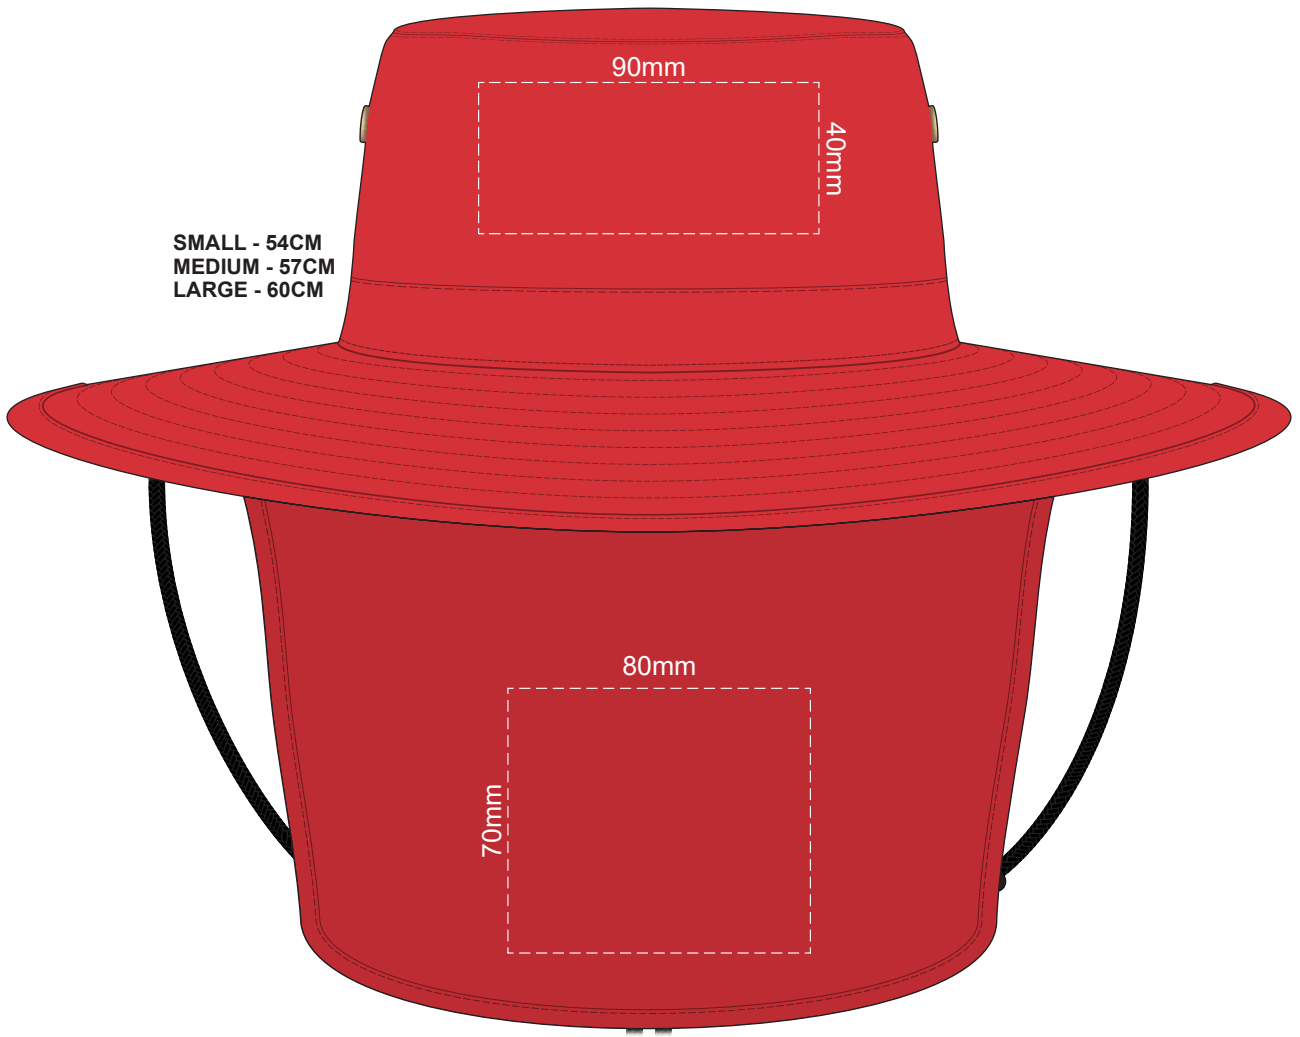

50% of Actual Size
Colourflex Transfer
FRONT

SMALL - 54CM
MEDIUM - 57CM
LARGE - 60CM

50% of Actual Size
Colourflex Transfer
BACK

50% of Actual Size
Embroidery