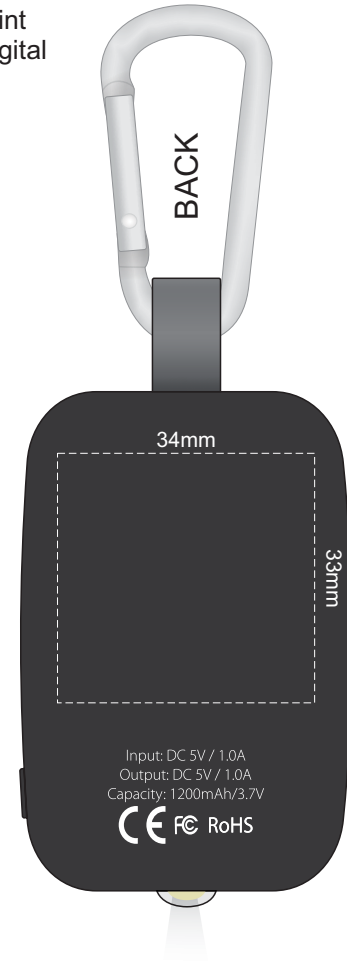

100% of Actual Size
Pad Print
Direct Digital

LIGHT

LIGHT

100% of Actual Size
Pad Print
Direct Digital

LIGHT

LIGHT