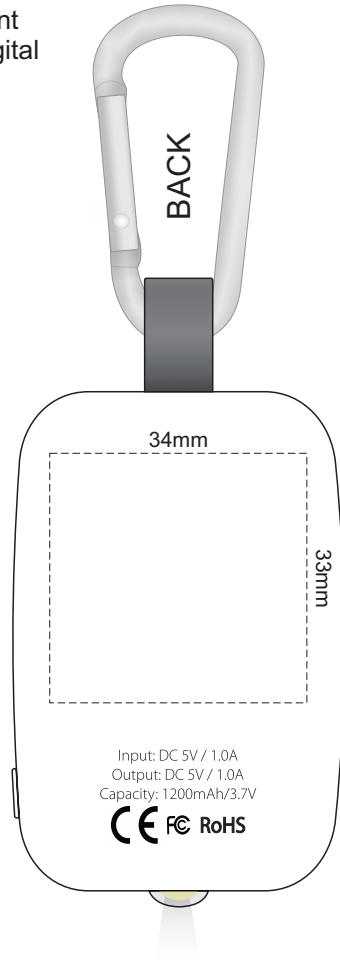

100% of Actual Size
Pad Print
Direct Digital

LIGHT

LIGHT

100% of Actual Size
Pad Print
Direct Digital

LIGHT

LIGHT