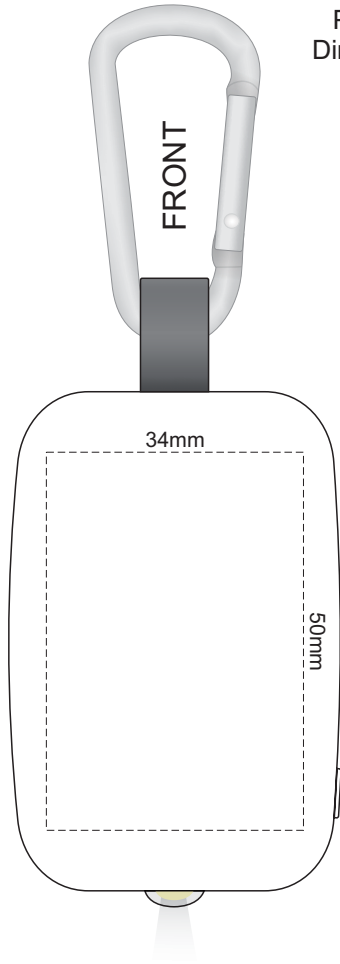

100% of Actual Size
Pad Print
Direct Digital

LIGHT

LIGHT

100% of Actual Size
Pad Print
Direct Digital

LIGHT

LIGHT