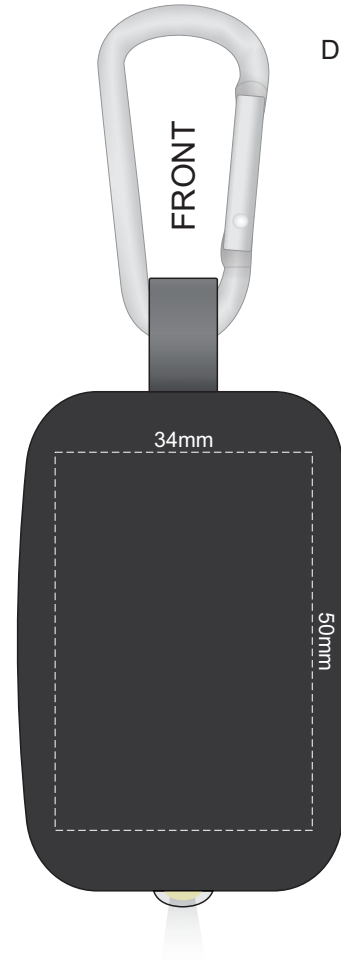

100% of Actual Size
Pad Print
Direct Digital

LIGHT

LIGHT

100% of Actual Size
Pad Print
Direct Digital

LIGHT

LIGHT