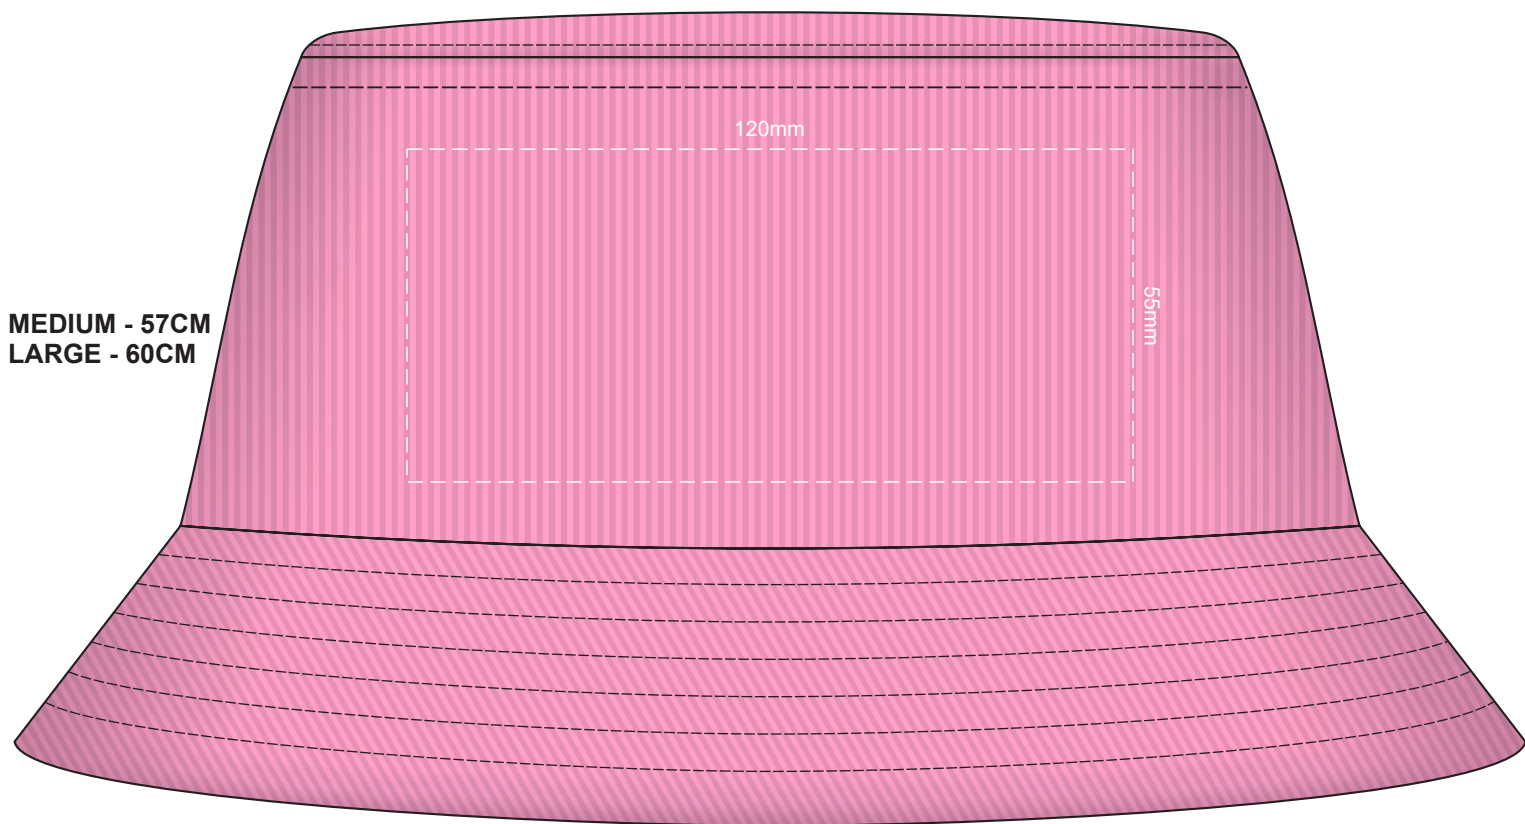

80% of Actual Size
Embroidery
(front & back print available)

MEDIUM - 57CM
LARGE - 60CM

120mm

55mm