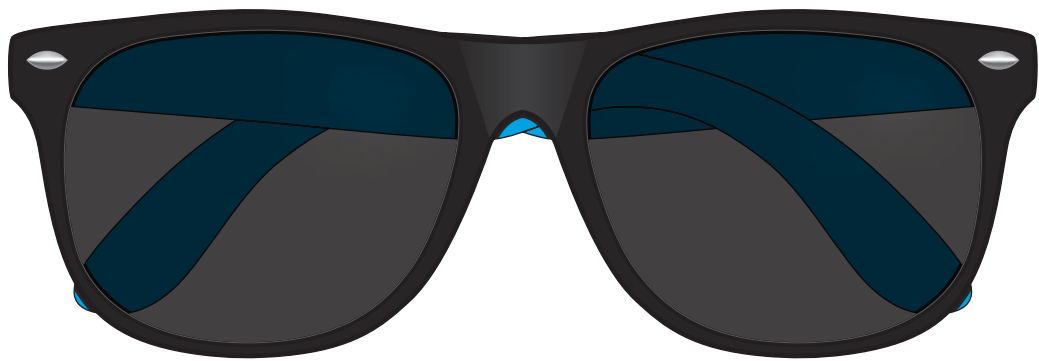

100% of Actual Size
Pad Print

100% of Actual Size
Screen Print (one colour)
Colourflex Transfer