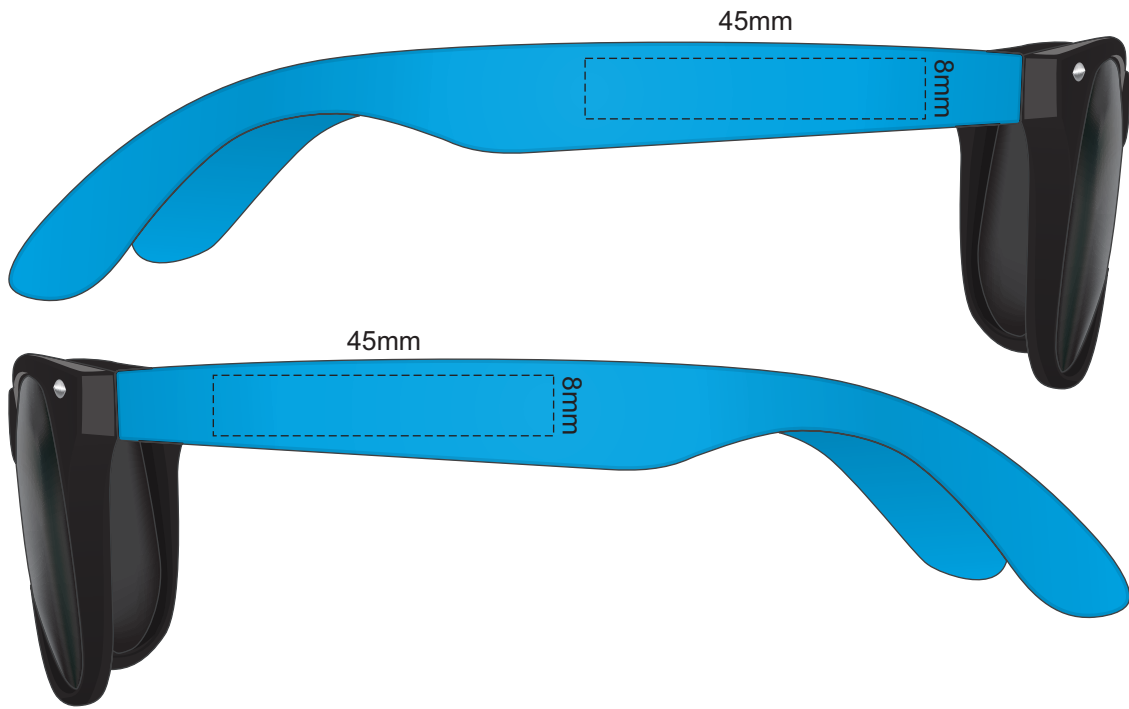

100% of Actual Size
Pad Print

100% of Actual Size
Screen Print (one colour)
Colourflex Transfer