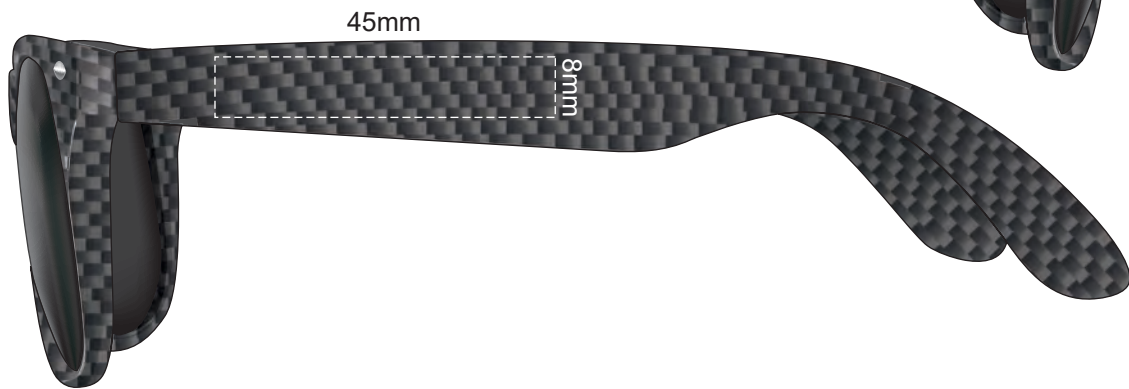

100% of Actual Size
Pad Print

100% of Actual Size
Screen Print (one colour)
Colourflex Transfer