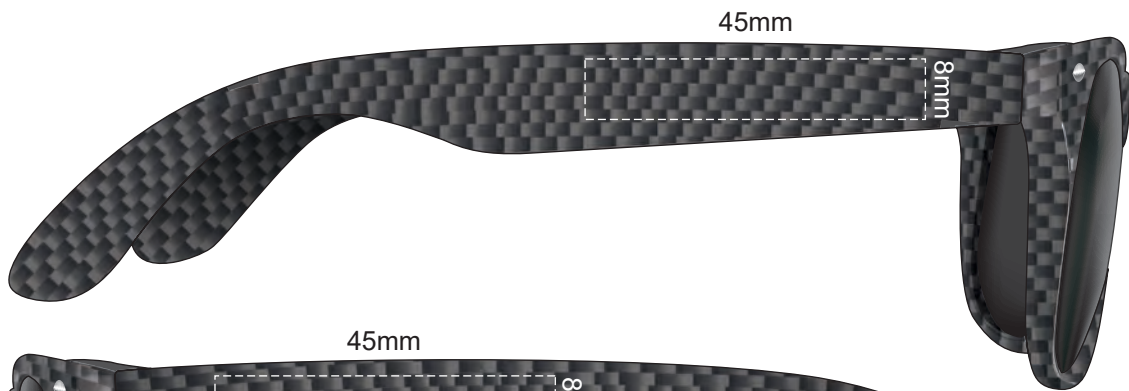

100% of Actual Size
Pad Print

100% of Actual Size
Screen Print (one colour)
Colourflex Transfer